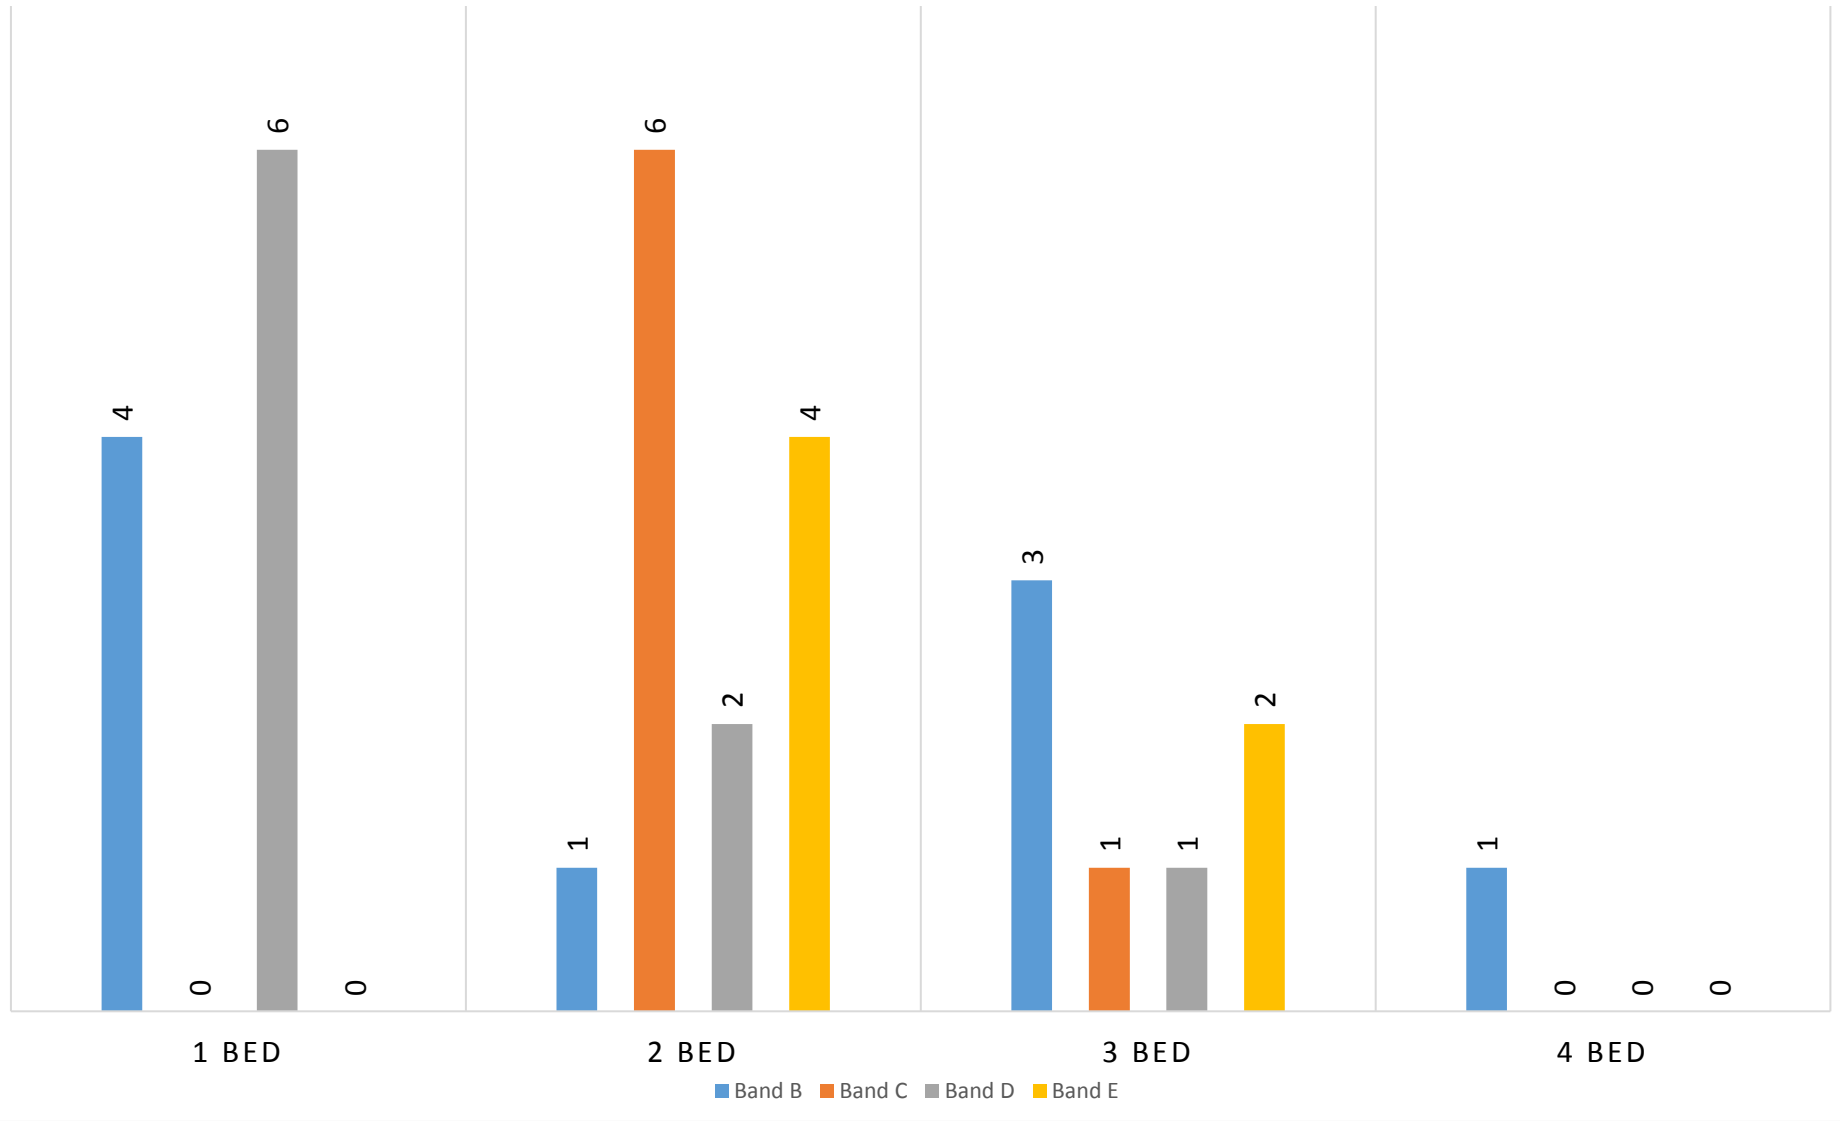

NUMBER OF LETS BY NUMBER OF BEDROOMS AND BAND