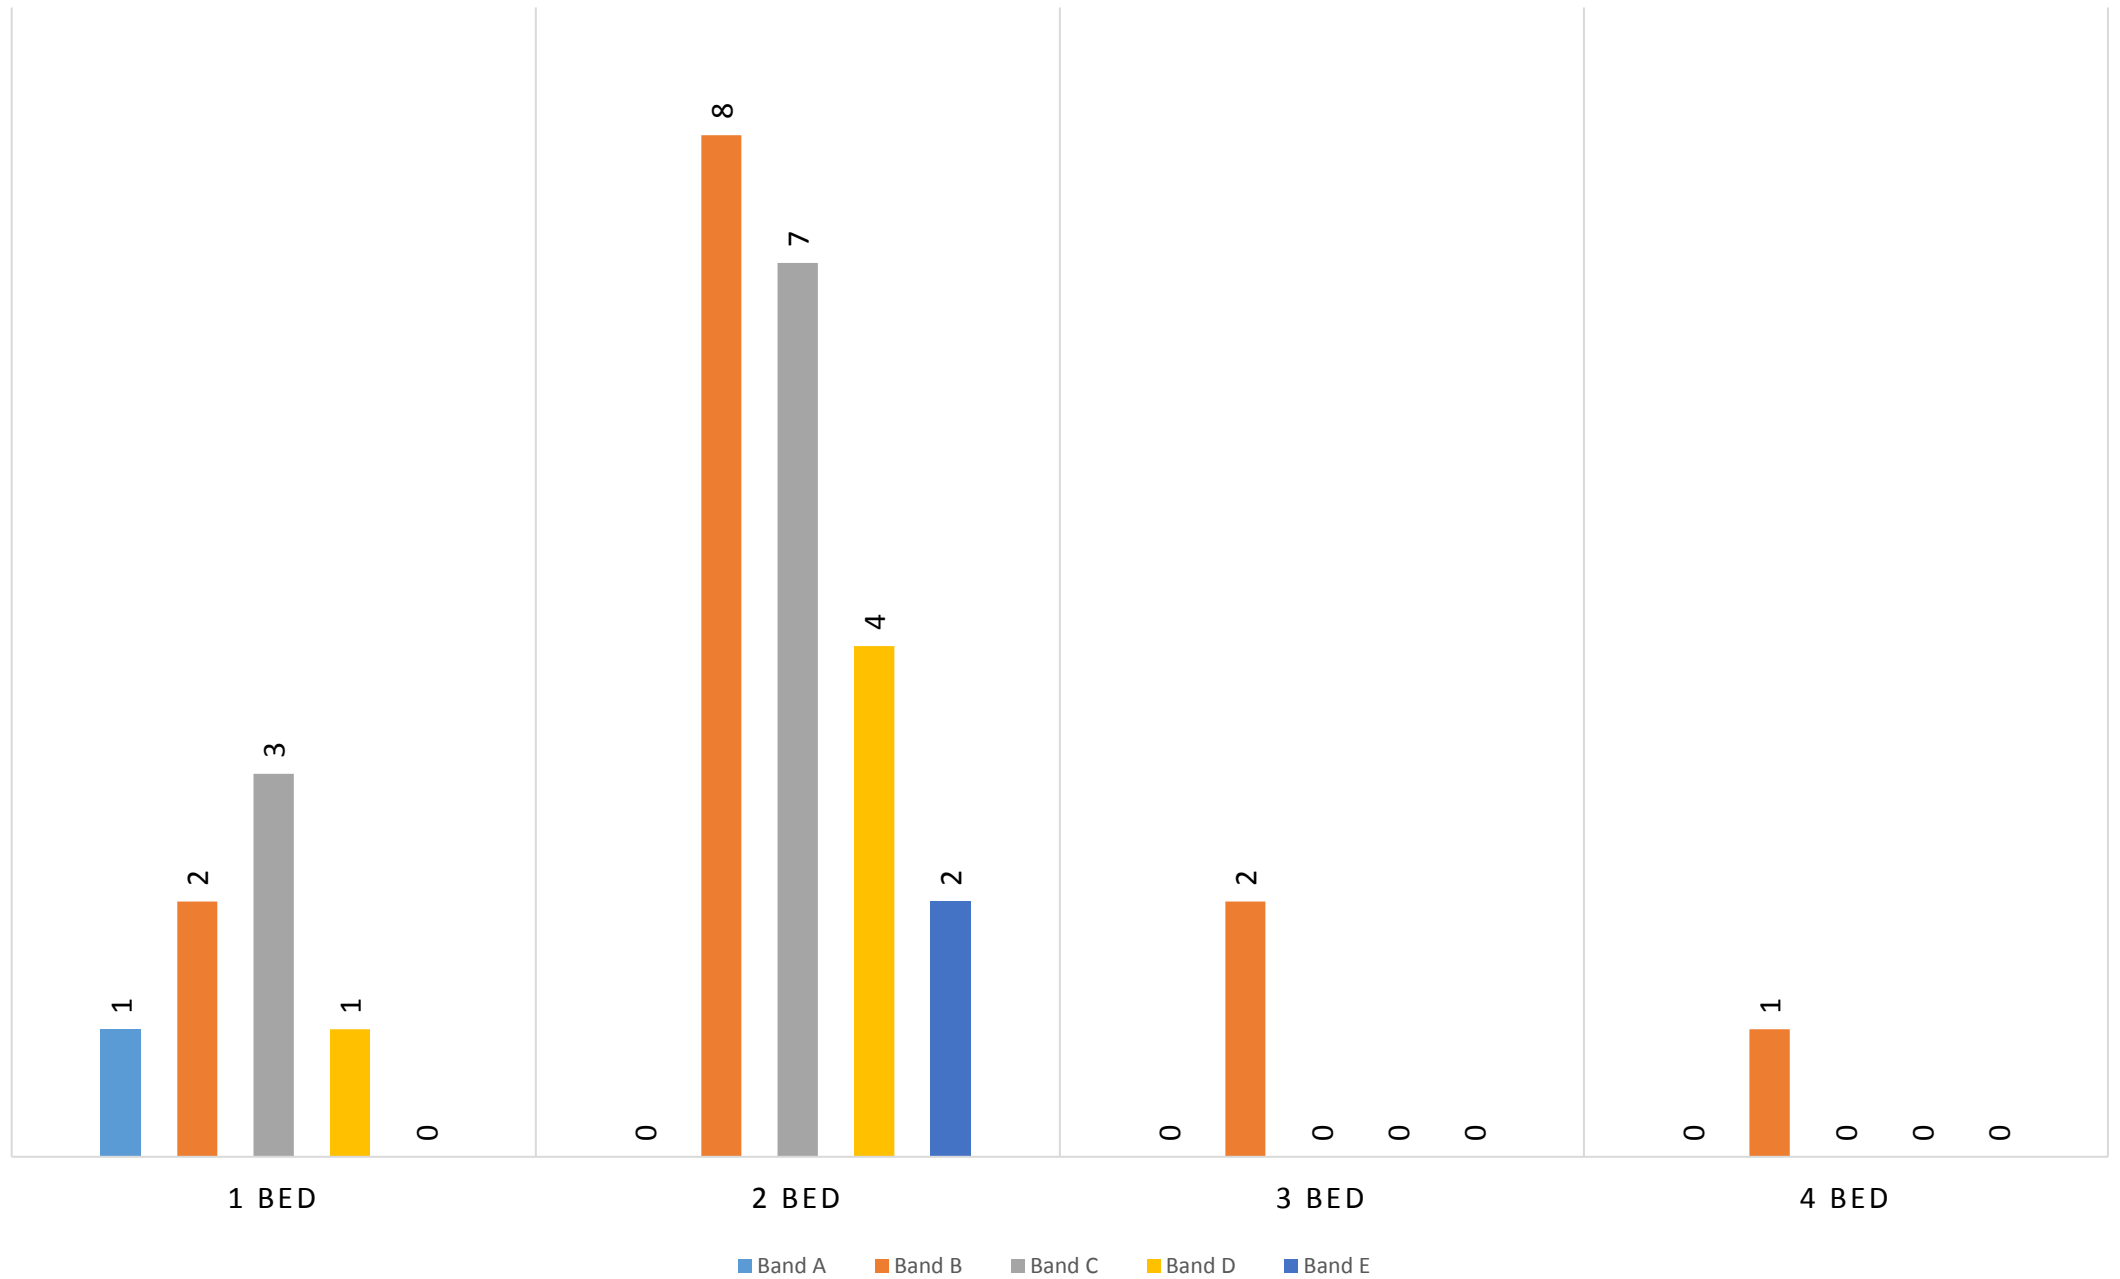

NUMBER OF LETS BY NUMBER OF BEDROOMS AND BAND