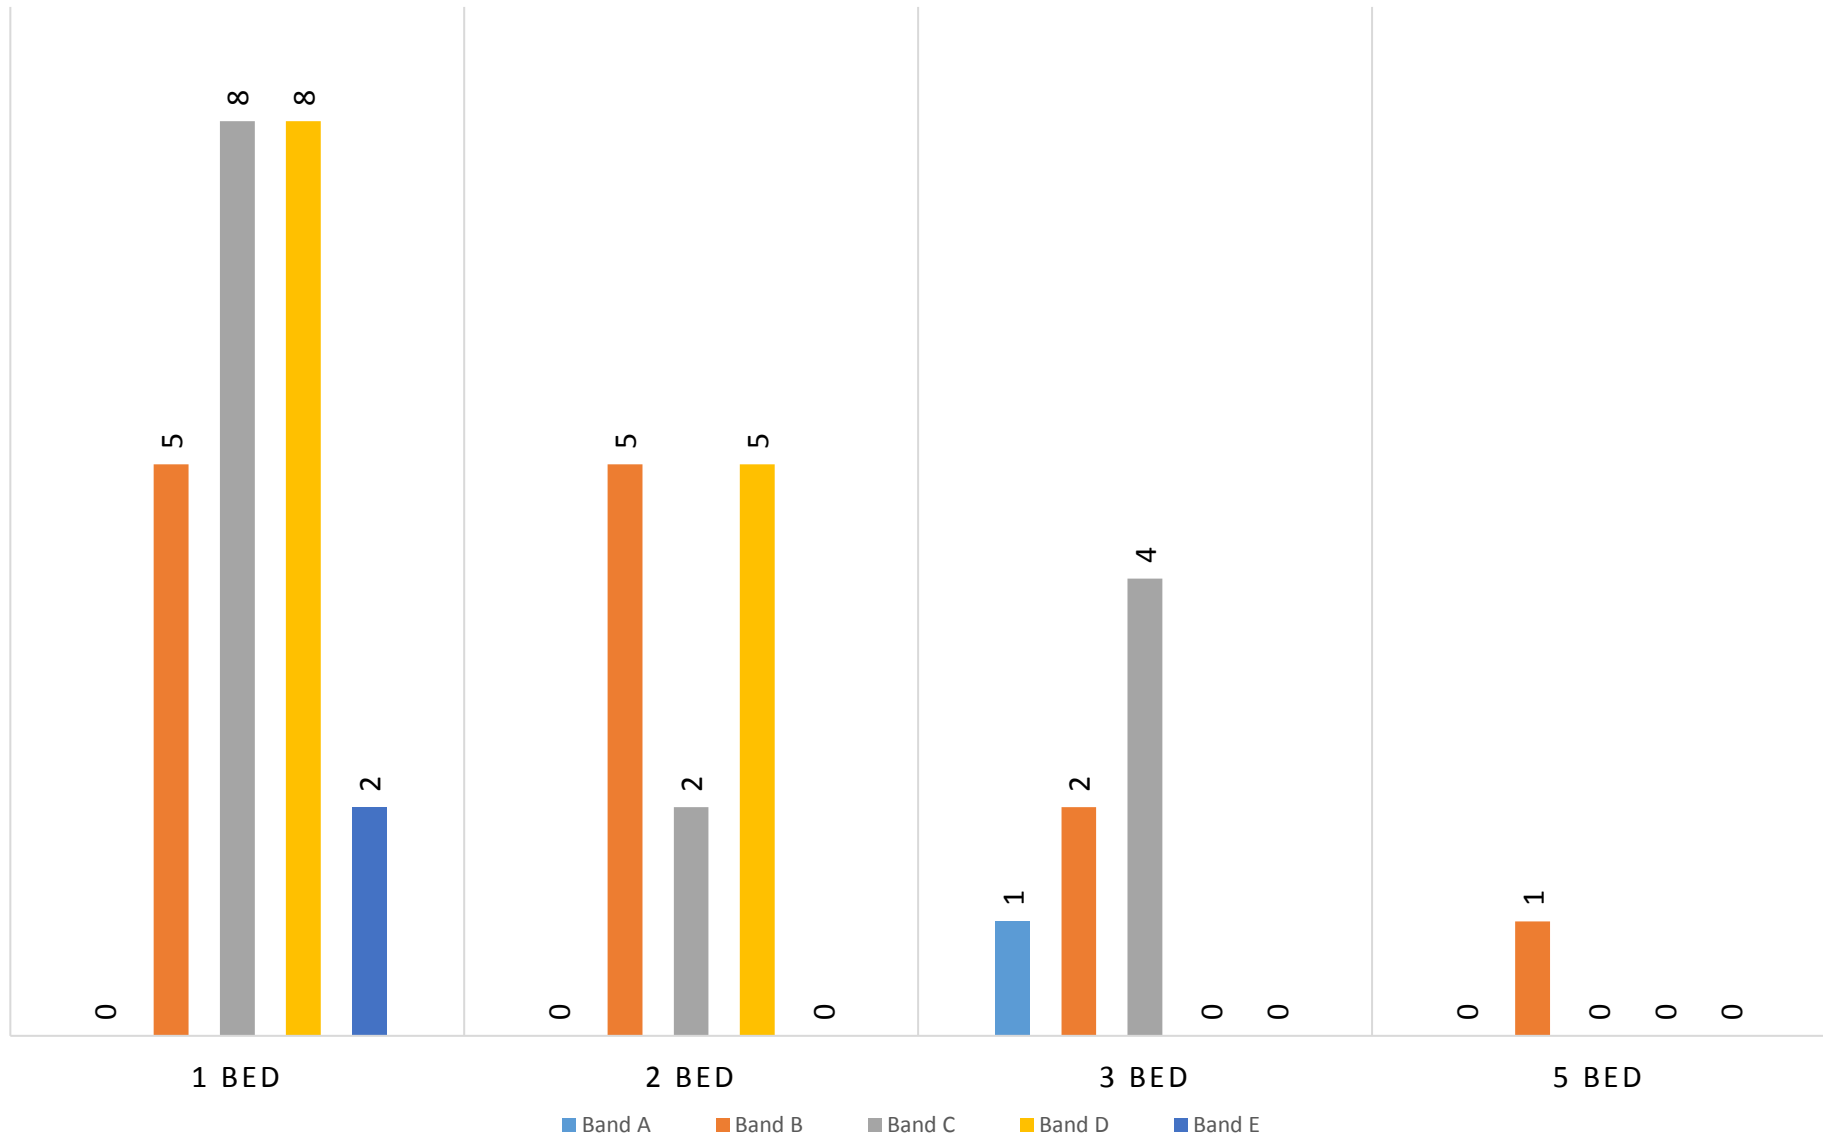

AVERAGE NUMBER OF BIDS BY PROPERTY TYPE AND SIZE

NUMBER OF LETS BY NUMBER OF BEDROOMS AND BAND