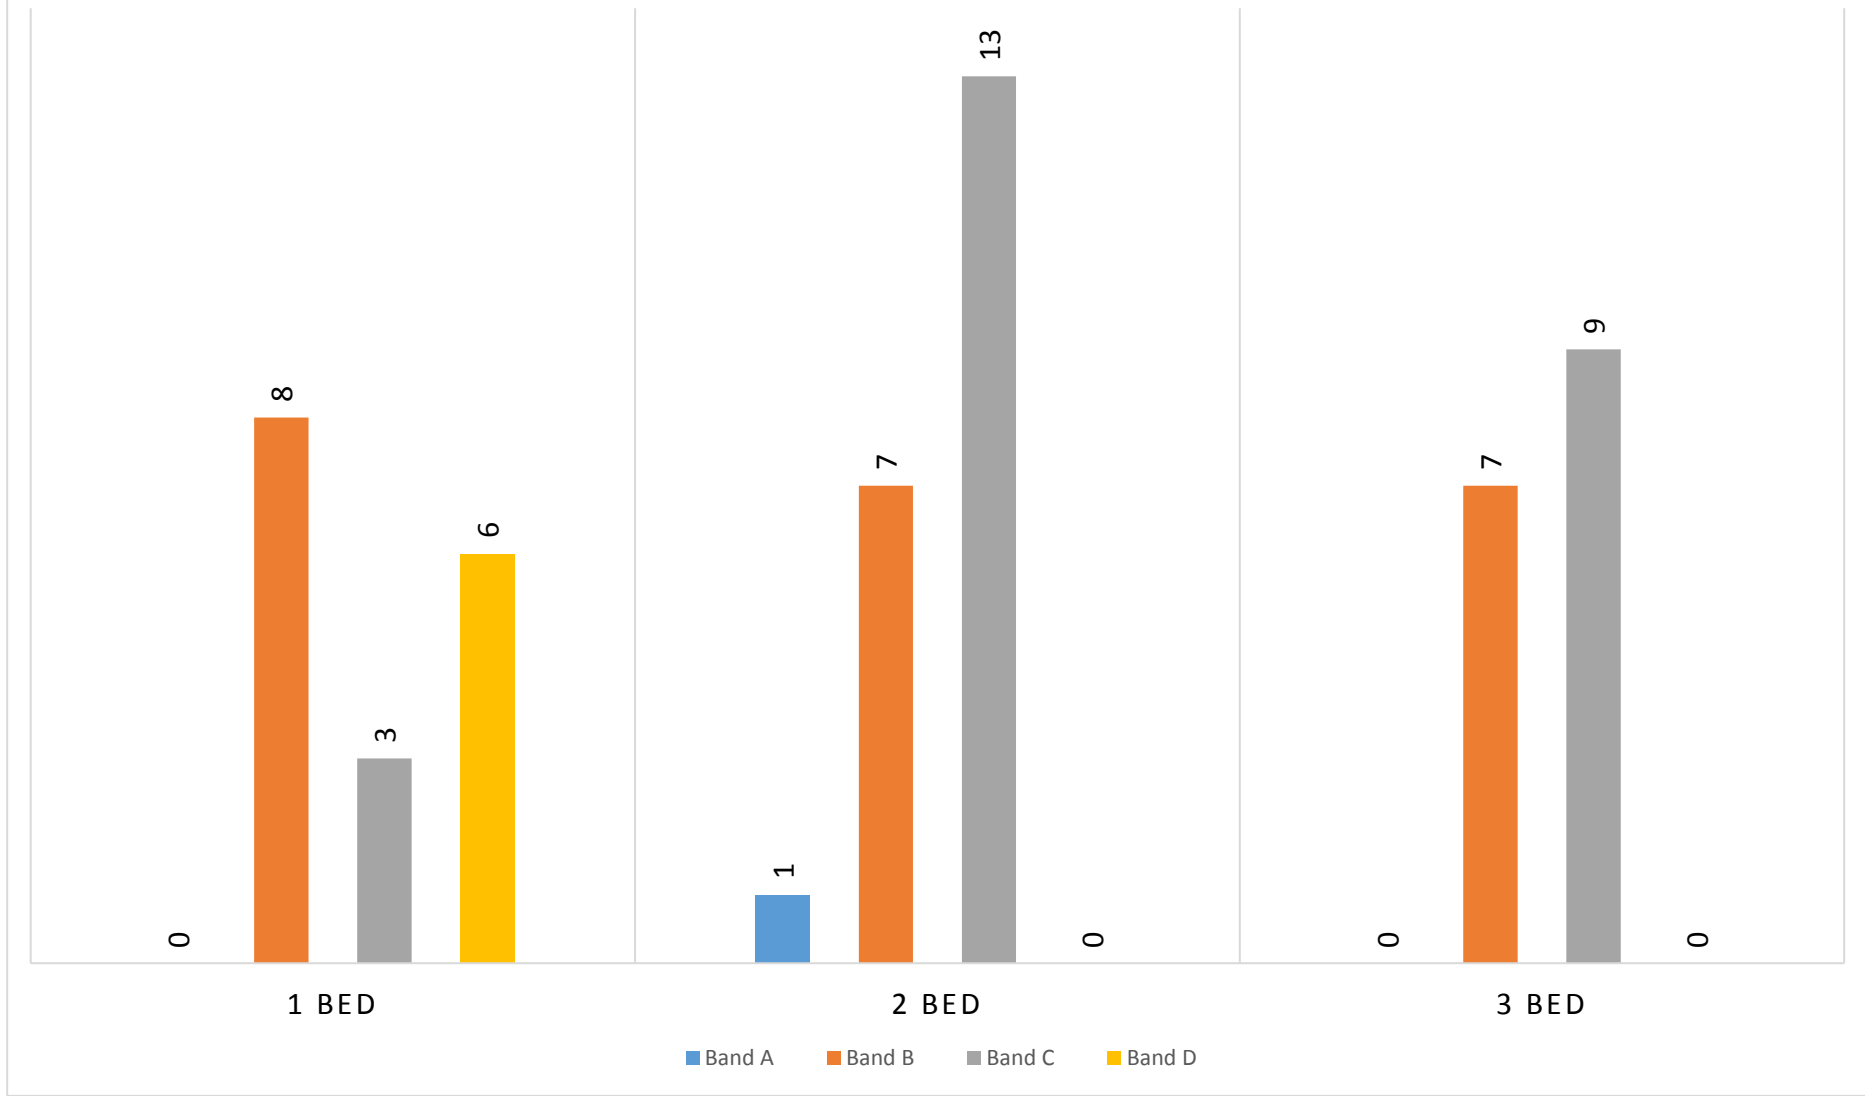

NUMBER OF LETS BY NUMBER OF BEDROOMS AND BAND