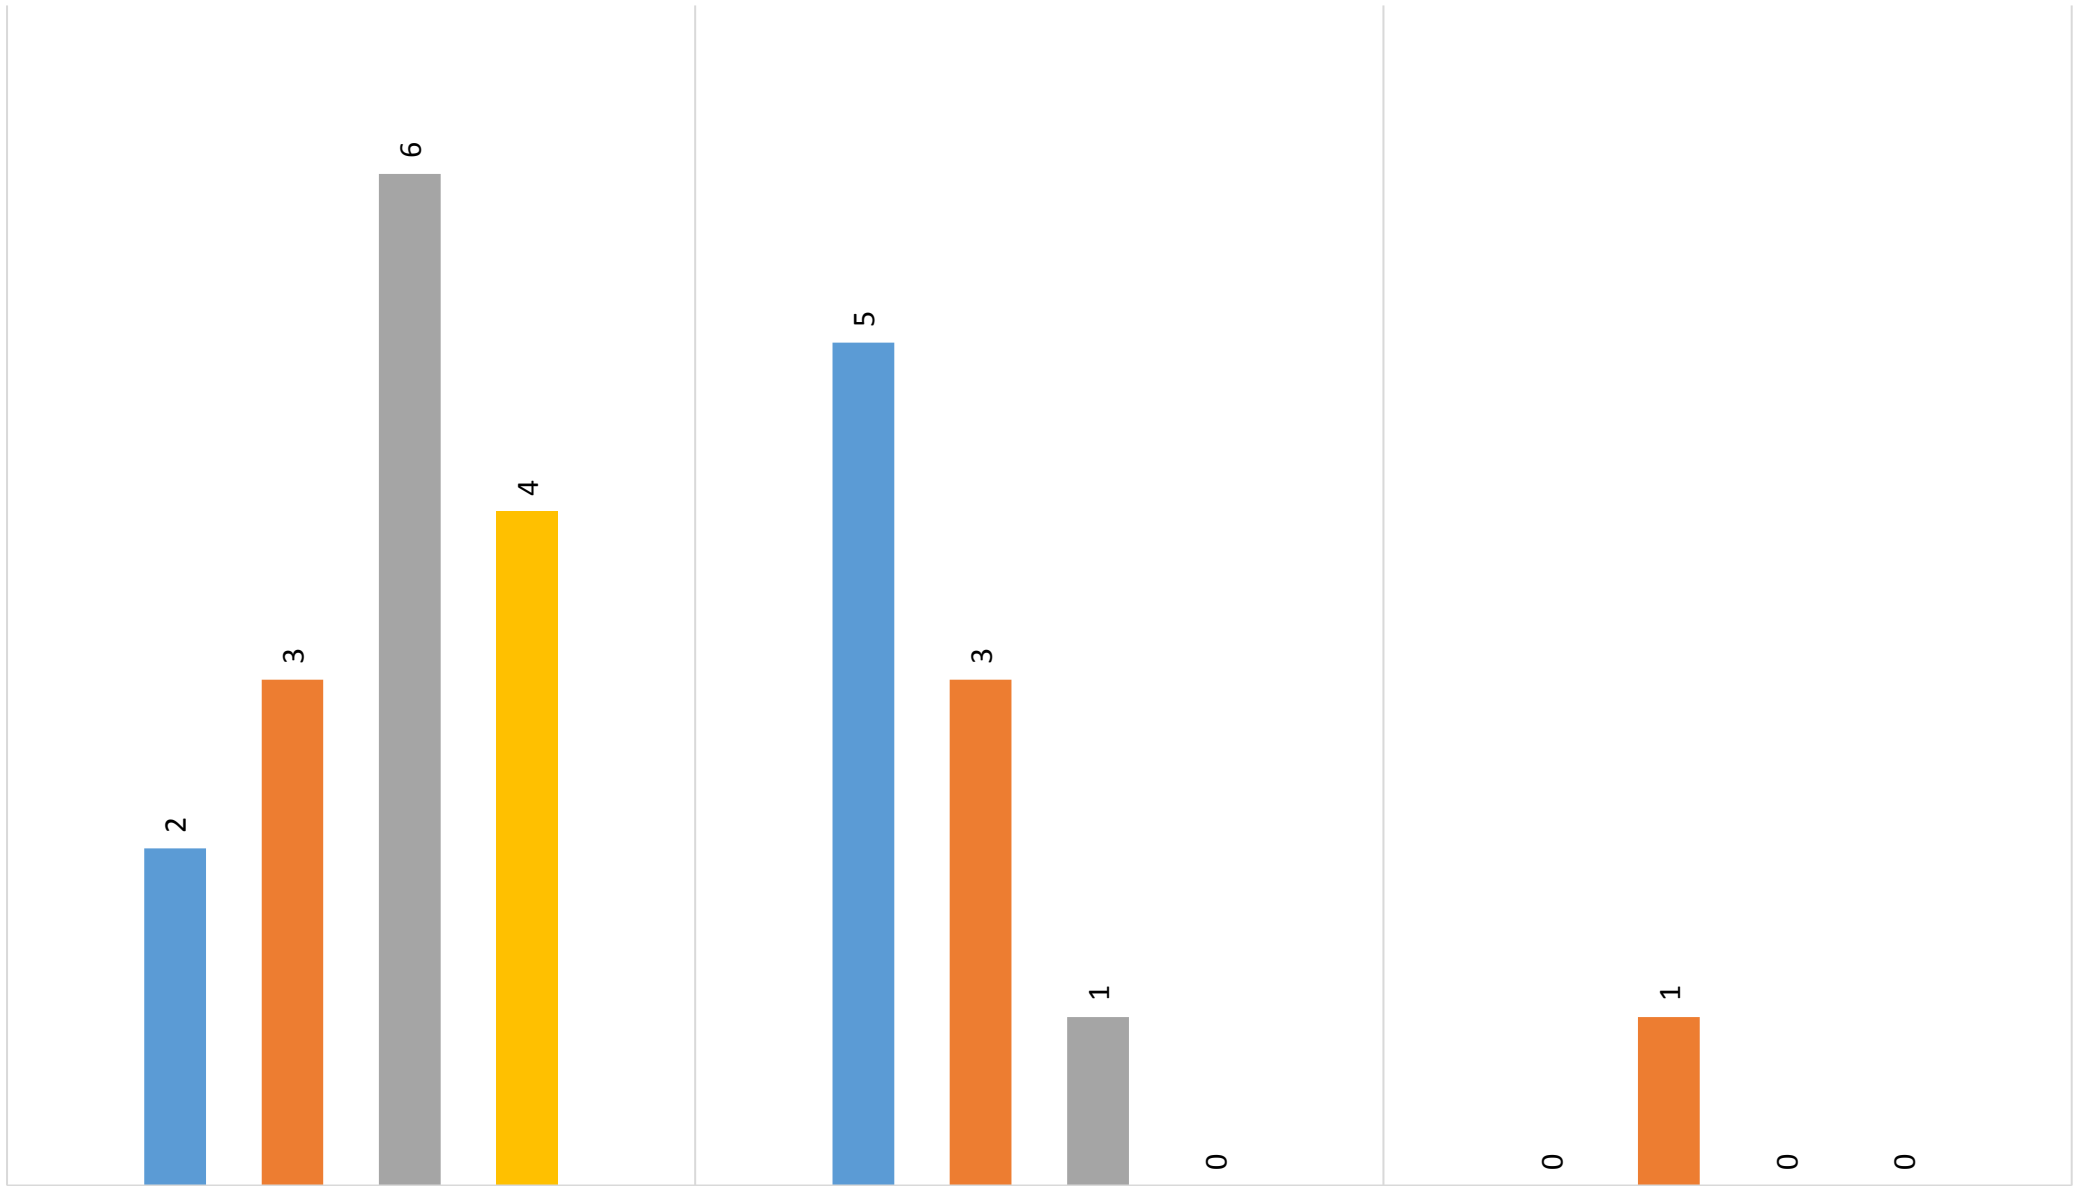

NUMBER OF LETS BY NUMBER OF BEDROOMS AND BAND

■ Band B   ■ Band C   ■ Band D   ■ Band E