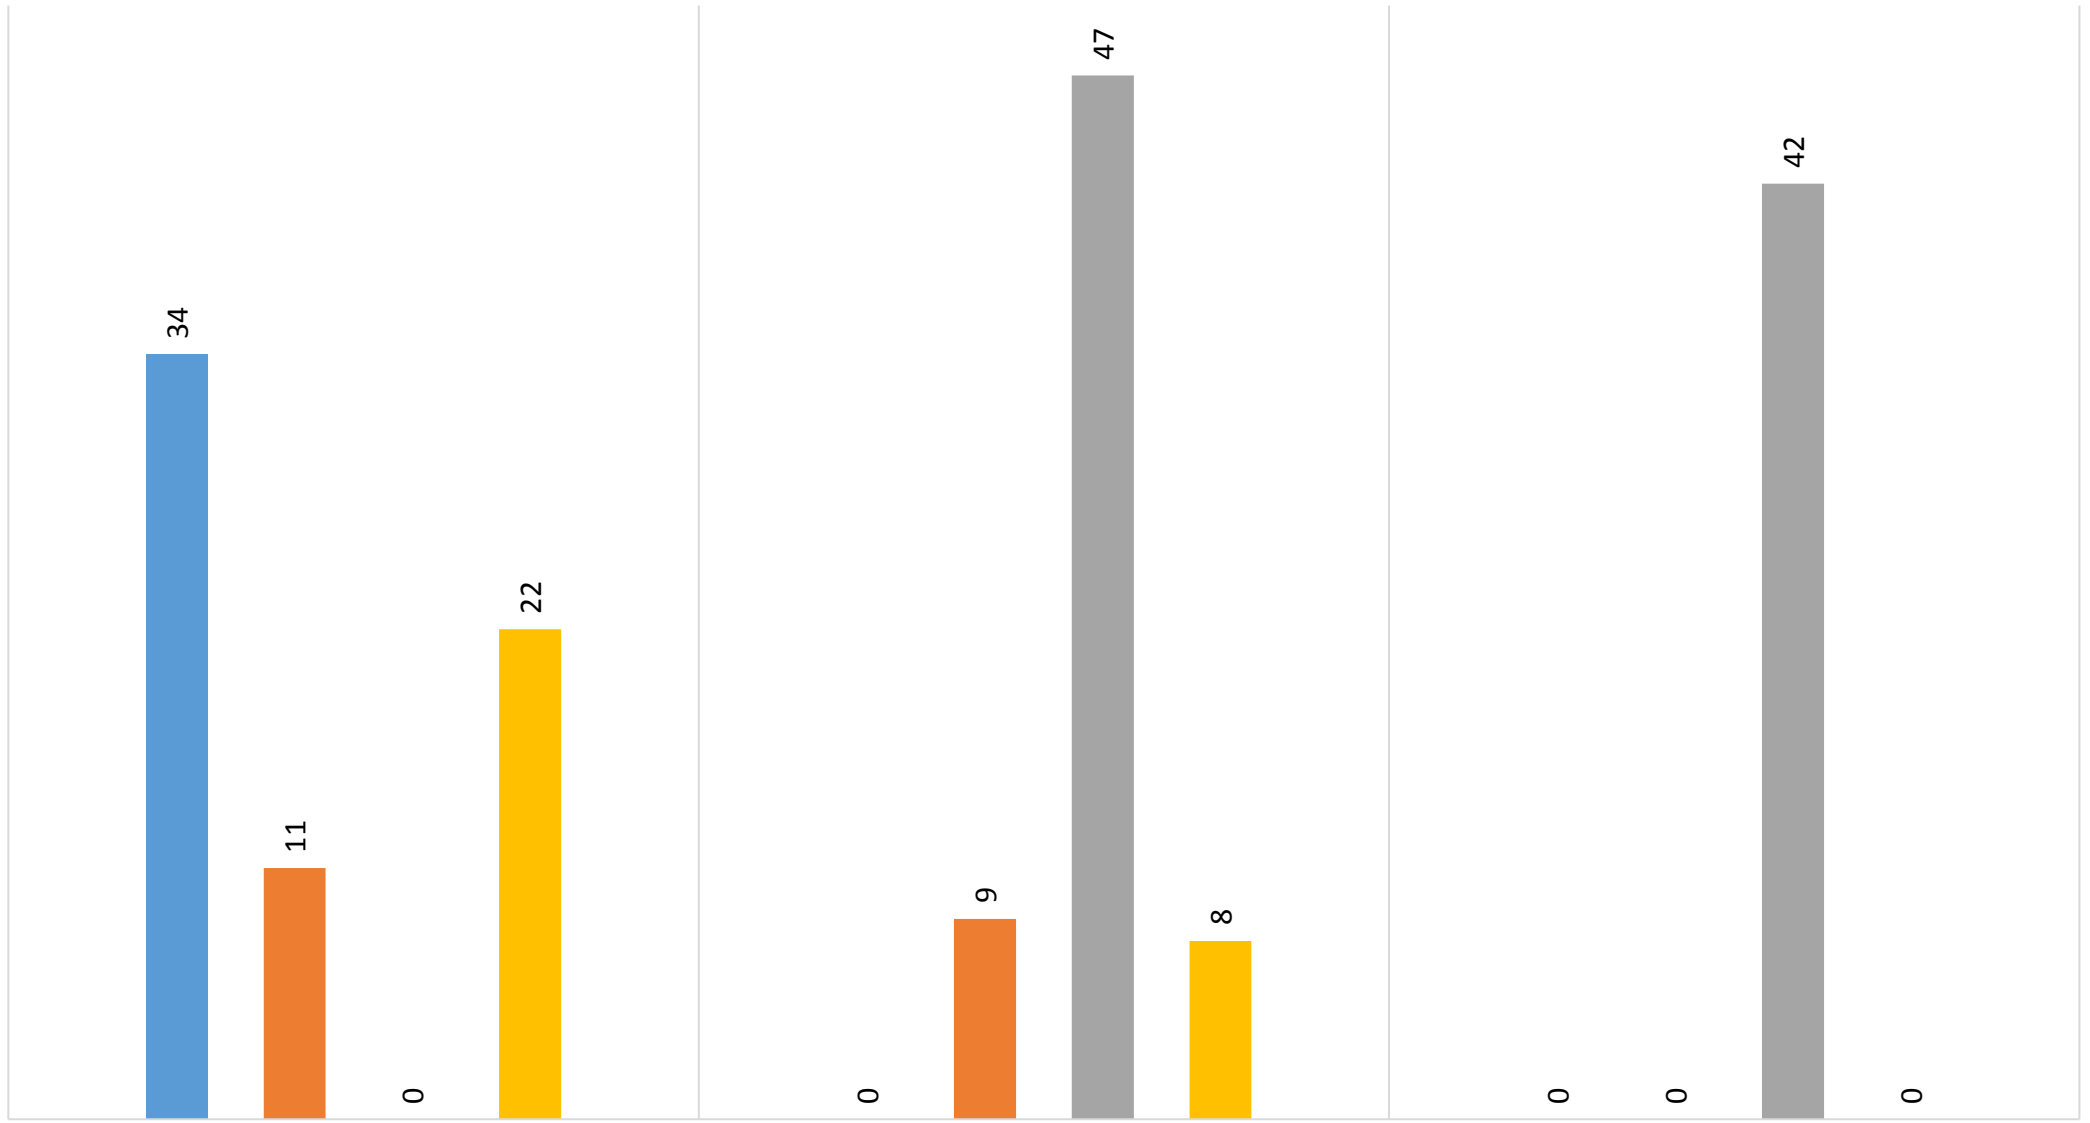

AVERAGE NUMBER OF BIDS BY PROPERTY TYPE AND SIZE

■ Bungalow   ■ Flat   ■ House   ■ Maisonette