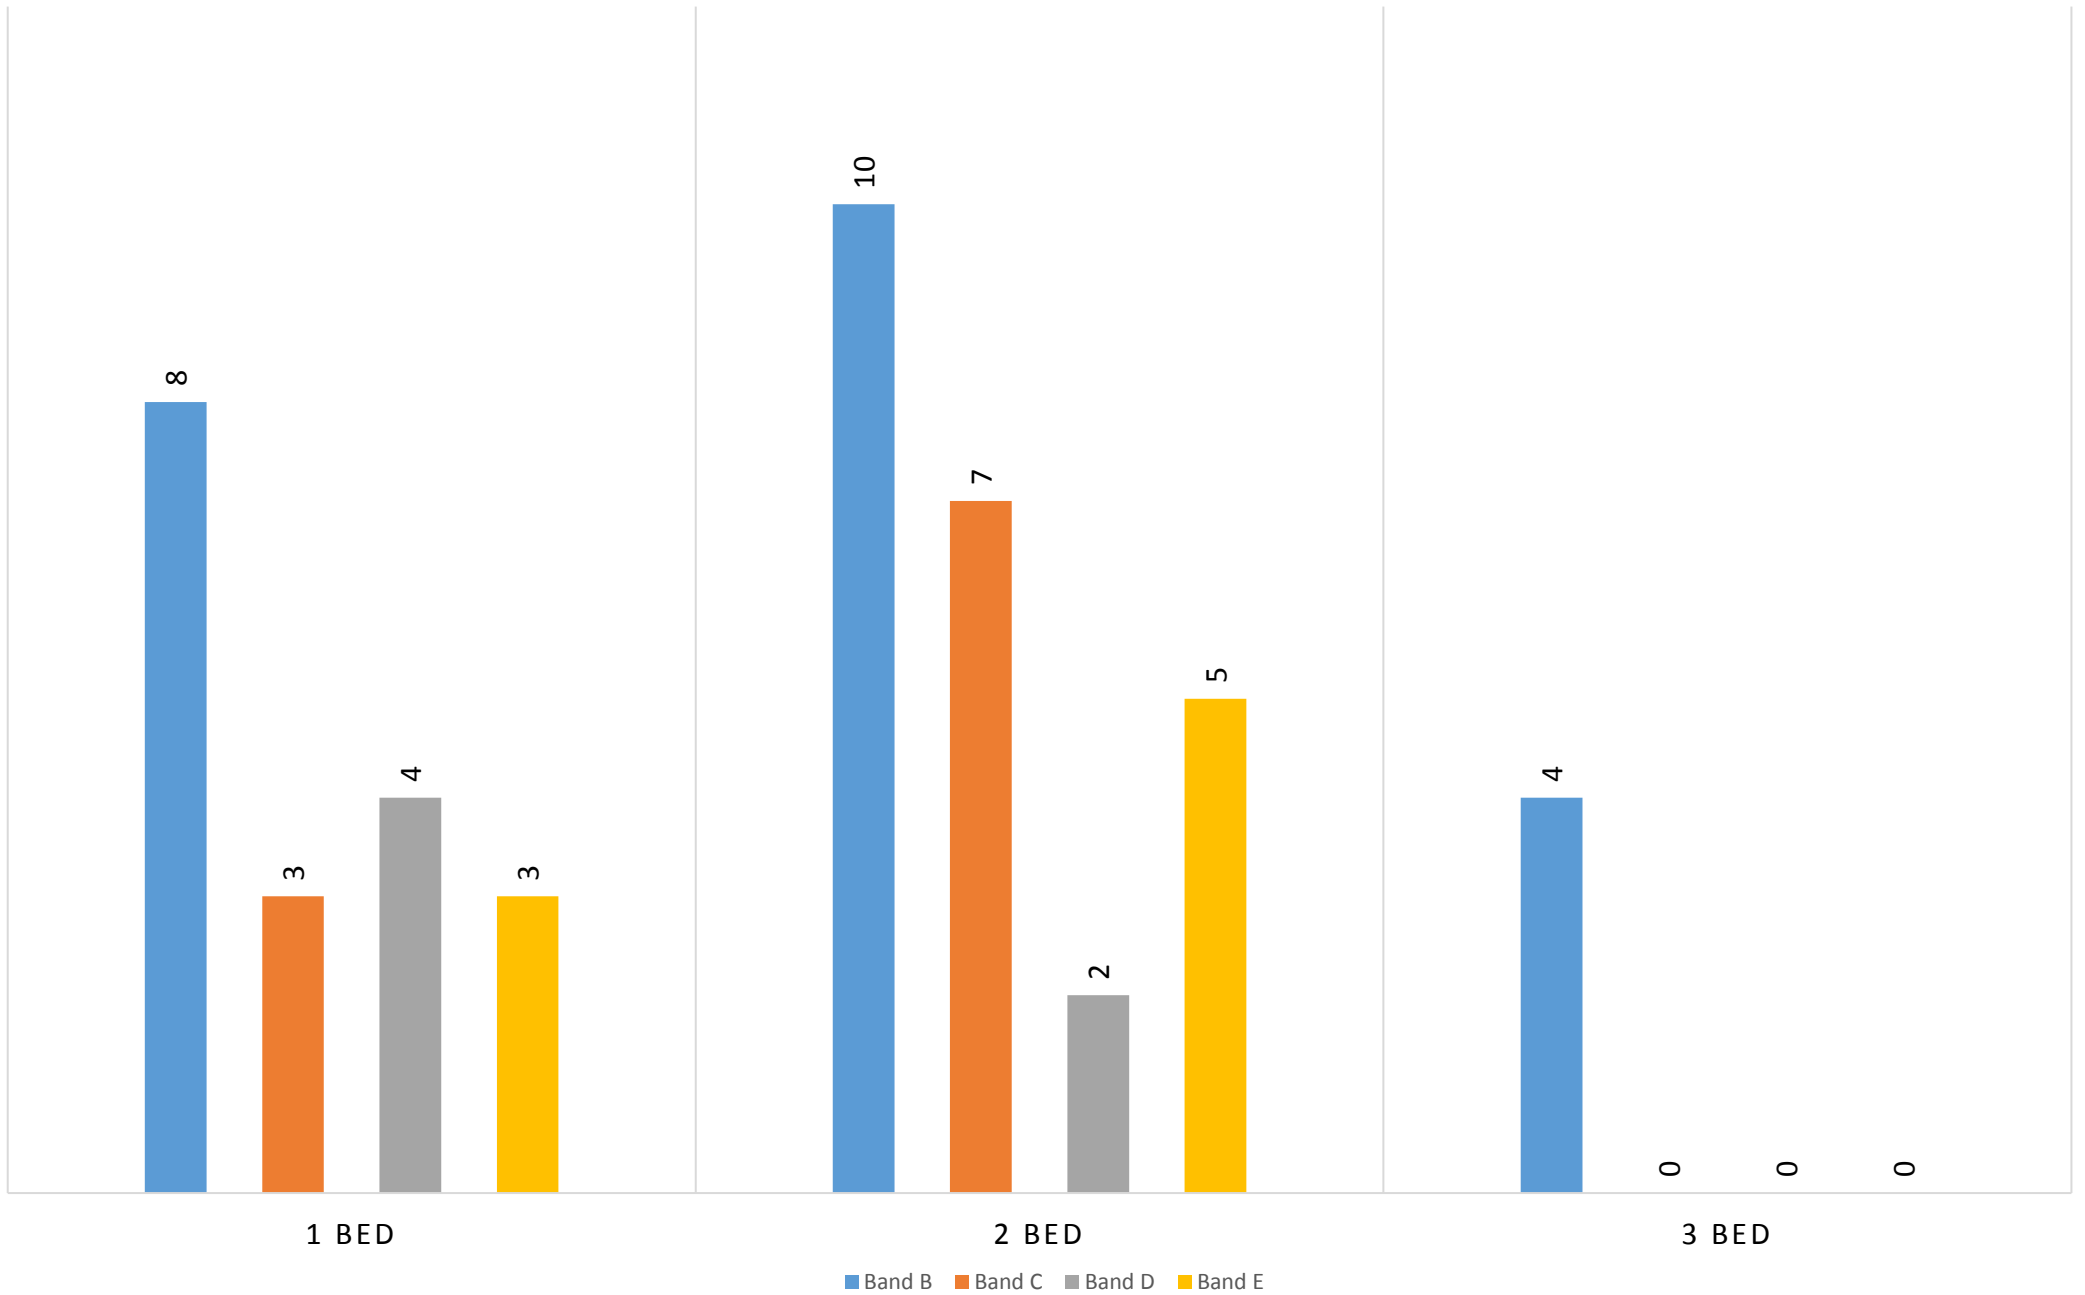

NUMBER OF LETS BY NUMBER OF BEDROOMS AND BAND