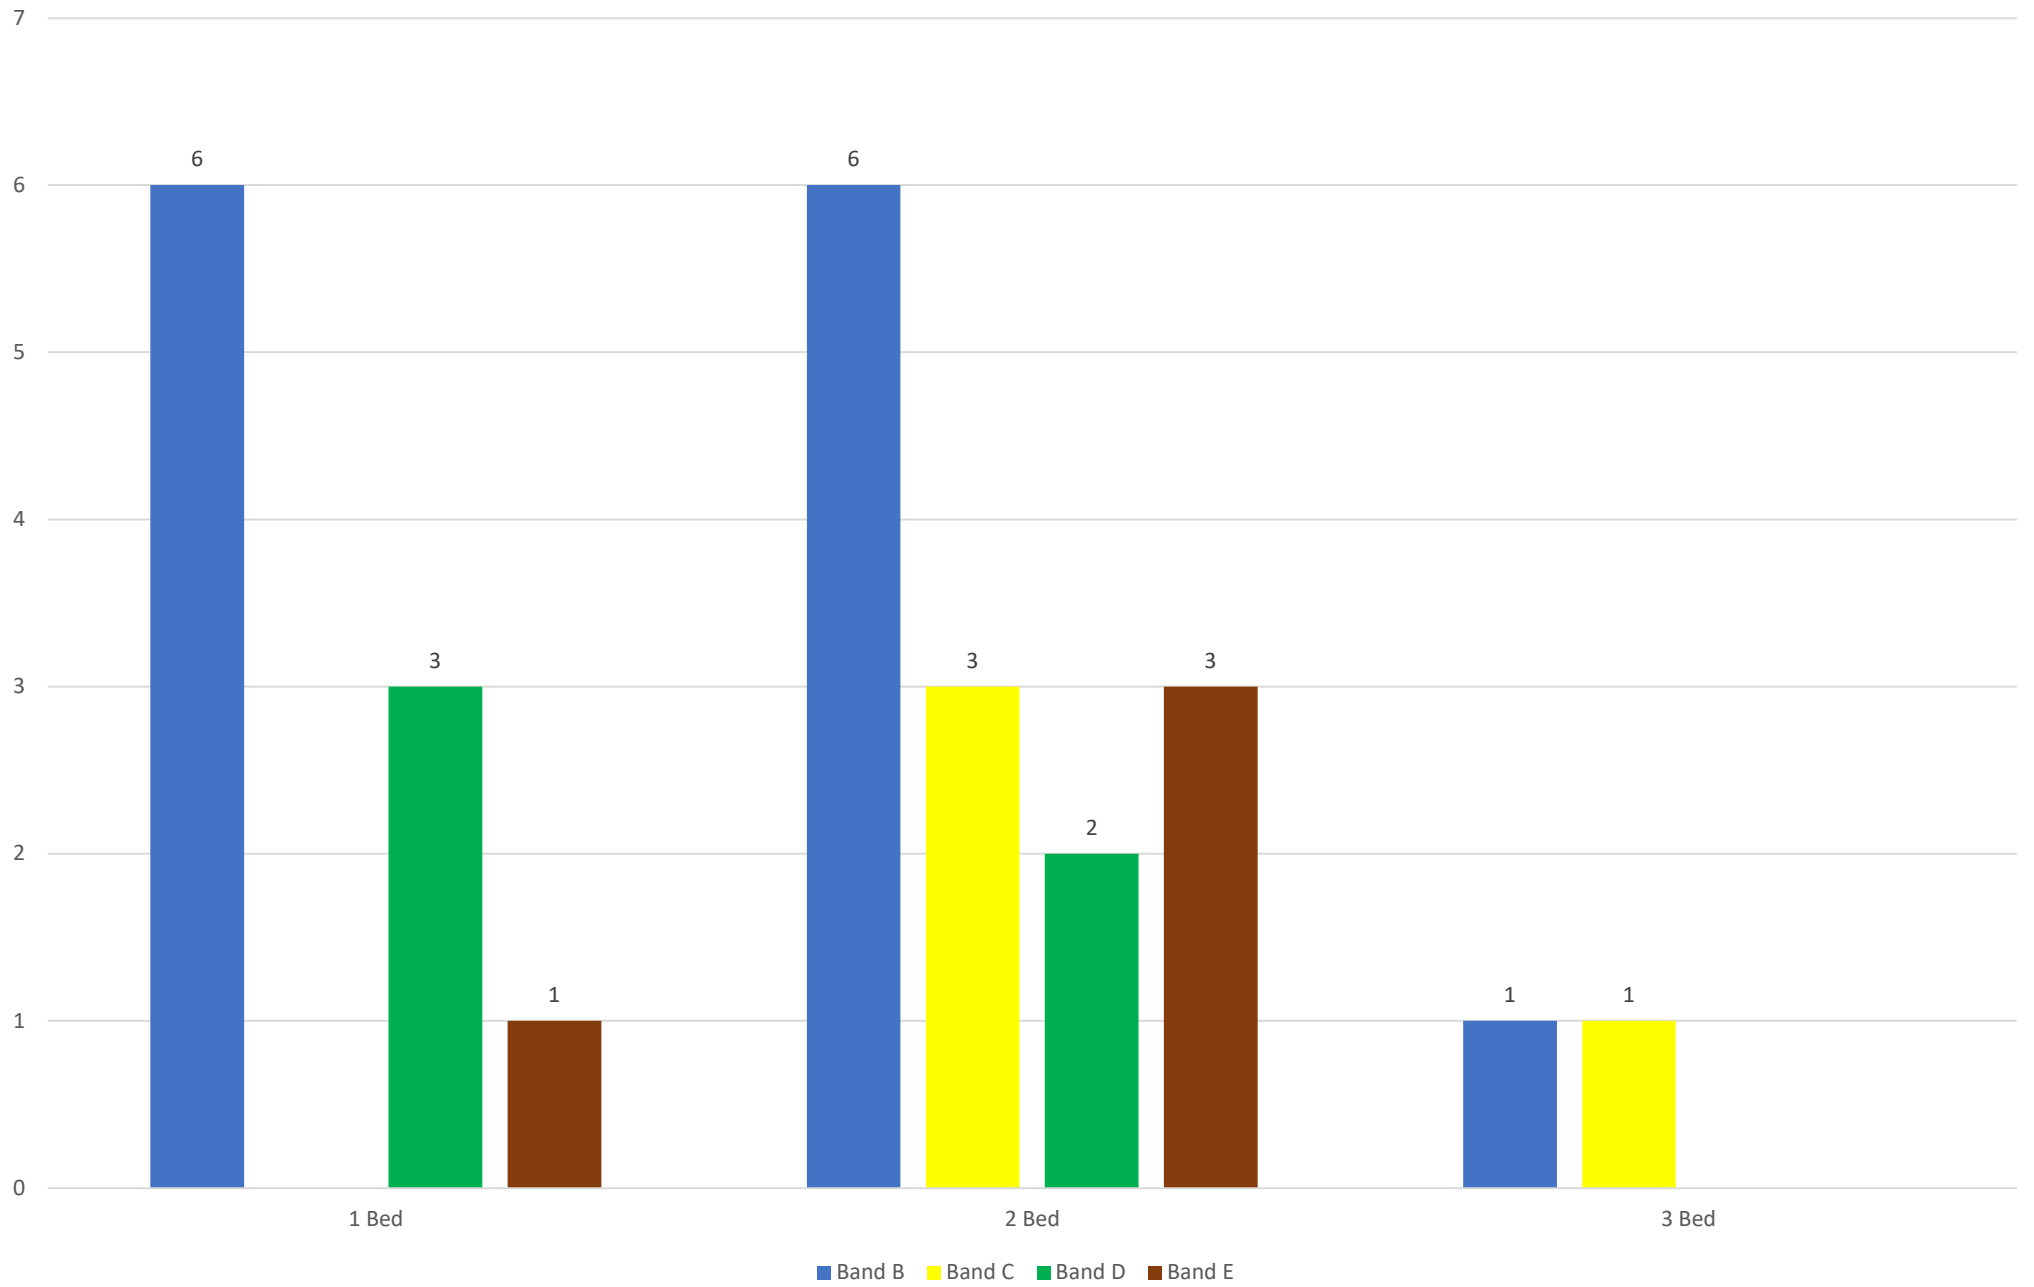

Let Date	Number of Bedrooms	Property Type	Accessibility	Sheltered	Address	Area	Band Let To	Band Start Date	Number of Bids	Bid Position	Direct Let
03-Jun-24	3	House	5-General Needs	N	Beadle Court	WD_Tavistock	Band B	09-Feb-24	118	16	N
03-Jun-24	2	House	5-General Needs	N	Tavy Road	WD_Tavistock	Band C	13-May-23	200	74	N
03-Jun-24	1	Flat	4-Max 3 Steps	Y	Crelake Close	WD_Tavistock	Band B	05-Mar-24	96	12	N
07-Jun-24	2	Bungalow	4-Max 3 Steps	N	Orchard Meadow	WD_Chagford	Band B	09-Jan-24	14	2	N
07-Jun-24	3	House	5-General Needs	N	Barkers Way	WD_North Tawton	Band C	05-Sep-23	70	32	N
14-Jun-24	2	House	5-General Needs	N	Tavistock	WD_Tavistock	Band B	04-Jan-24	86	12	N
17-Jun-24	1	Flat	5-General Needs	N	Tiddy Brook Meadows	WD_Tavistock	Band B	20-Feb-24	103	15	N
18-Jun-24	1	Bedsit	4-Max 3 Steps	N	Tavistock	WD_Tavistock	Band E	09-Feb-18	10	8	N
18-Jun-24	2	Flat	5-General Needs	N	Stannary Court	WD_Okehampton	Band D	20-Nov-23	35	25	N
24-Jun-24	2	House	4-Max 3 Steps	Y	Cranley Gardens	WD_Chagford	Band D	24-Dec-21	20	7	N
26-Jun-24	1	Flat	4-Max 3 Steps	N	Carpenter Way	WD_Tavistock	Band D	25-Dec-22	95	41	N
01-Jul-24	1	Flat	4-Max 3 Steps	N	Horrabridge	WD_Horrabridge	Band B	08-Feb-24	77	14	N
08-Jul-24	2	Flat	4-Max 3 Steps	Y	Cranley Gardens	WD_Chagford	Band E	15-Apr-24	1	1	Y
10-Jul-24	1	Flat	4-Max 3 Steps	Y	Briar Tor	WD_Buckland Monachorum	Band B	23-Jul-22	39	2	N
16-Jul-24	1	Flat	4-Max 3 Steps	N	Ransom Way	WD_Tavistock	Band B	08-May-24	91	17	N
18-Jul-24	1	Flat	4-Max 3 Steps	N	Bere Alston	WD_Bere Ferrers	Band B	23-May-22	93	1	N
18-Jul-24	2	House	4-Max 3 Steps	N	Bere Alston	WD_Bere Ferrers	Band C	11-Jan-24	108	48	N
19-Jul-24	2	Flat	5-General Needs	Y	Cranley Gardens	WD_Chagford	Band E	19-May-20	10	7	N
20-Jul-24	2	Flat	5-General Needs	N	Godolphin House	WD_Tavistock	Band B	26-Aug-21	22	1	N
22-Jul-24	2	Flat	5-General Needs	N	Honeysuckle Way	WD_North Tawton	Band C	07-Dec-22	30	6	N
22-Jul-24	2	Flat	5-General Needs	N	Honeysuckle Way	WD_North Tawton	Band E	23-Apr-23	23	20	N
22-Jul-24	1	Flat	5-General Needs	N	Honeysuckle Way	WD_North Tawton	Band D	14-Mar-22	32	8	N
23-Jul-24	2	Bungalow	3-Step Free	N	Long Park	WD_Chagford	Band B	01-Feb-24	38	4	N
24-Jul-24	2	House	5-General Needs	N	Holmes Field	WD_Sticklepath	Band B	23-Apr-24	113	13	N
25-Jul-24	1	Flat	3-Step Free	Y	Briar Tor	WD_Buckland Monachorum	Band D	16-Jan-24	35	18	N
29-Jul-24	2	Bungalow	4-Max 3 Steps	N	Tavistock	WD_Tavistock	Band B	25-Mar-19	60	3	N

Number of Lets by Number of Bedrooms and Band