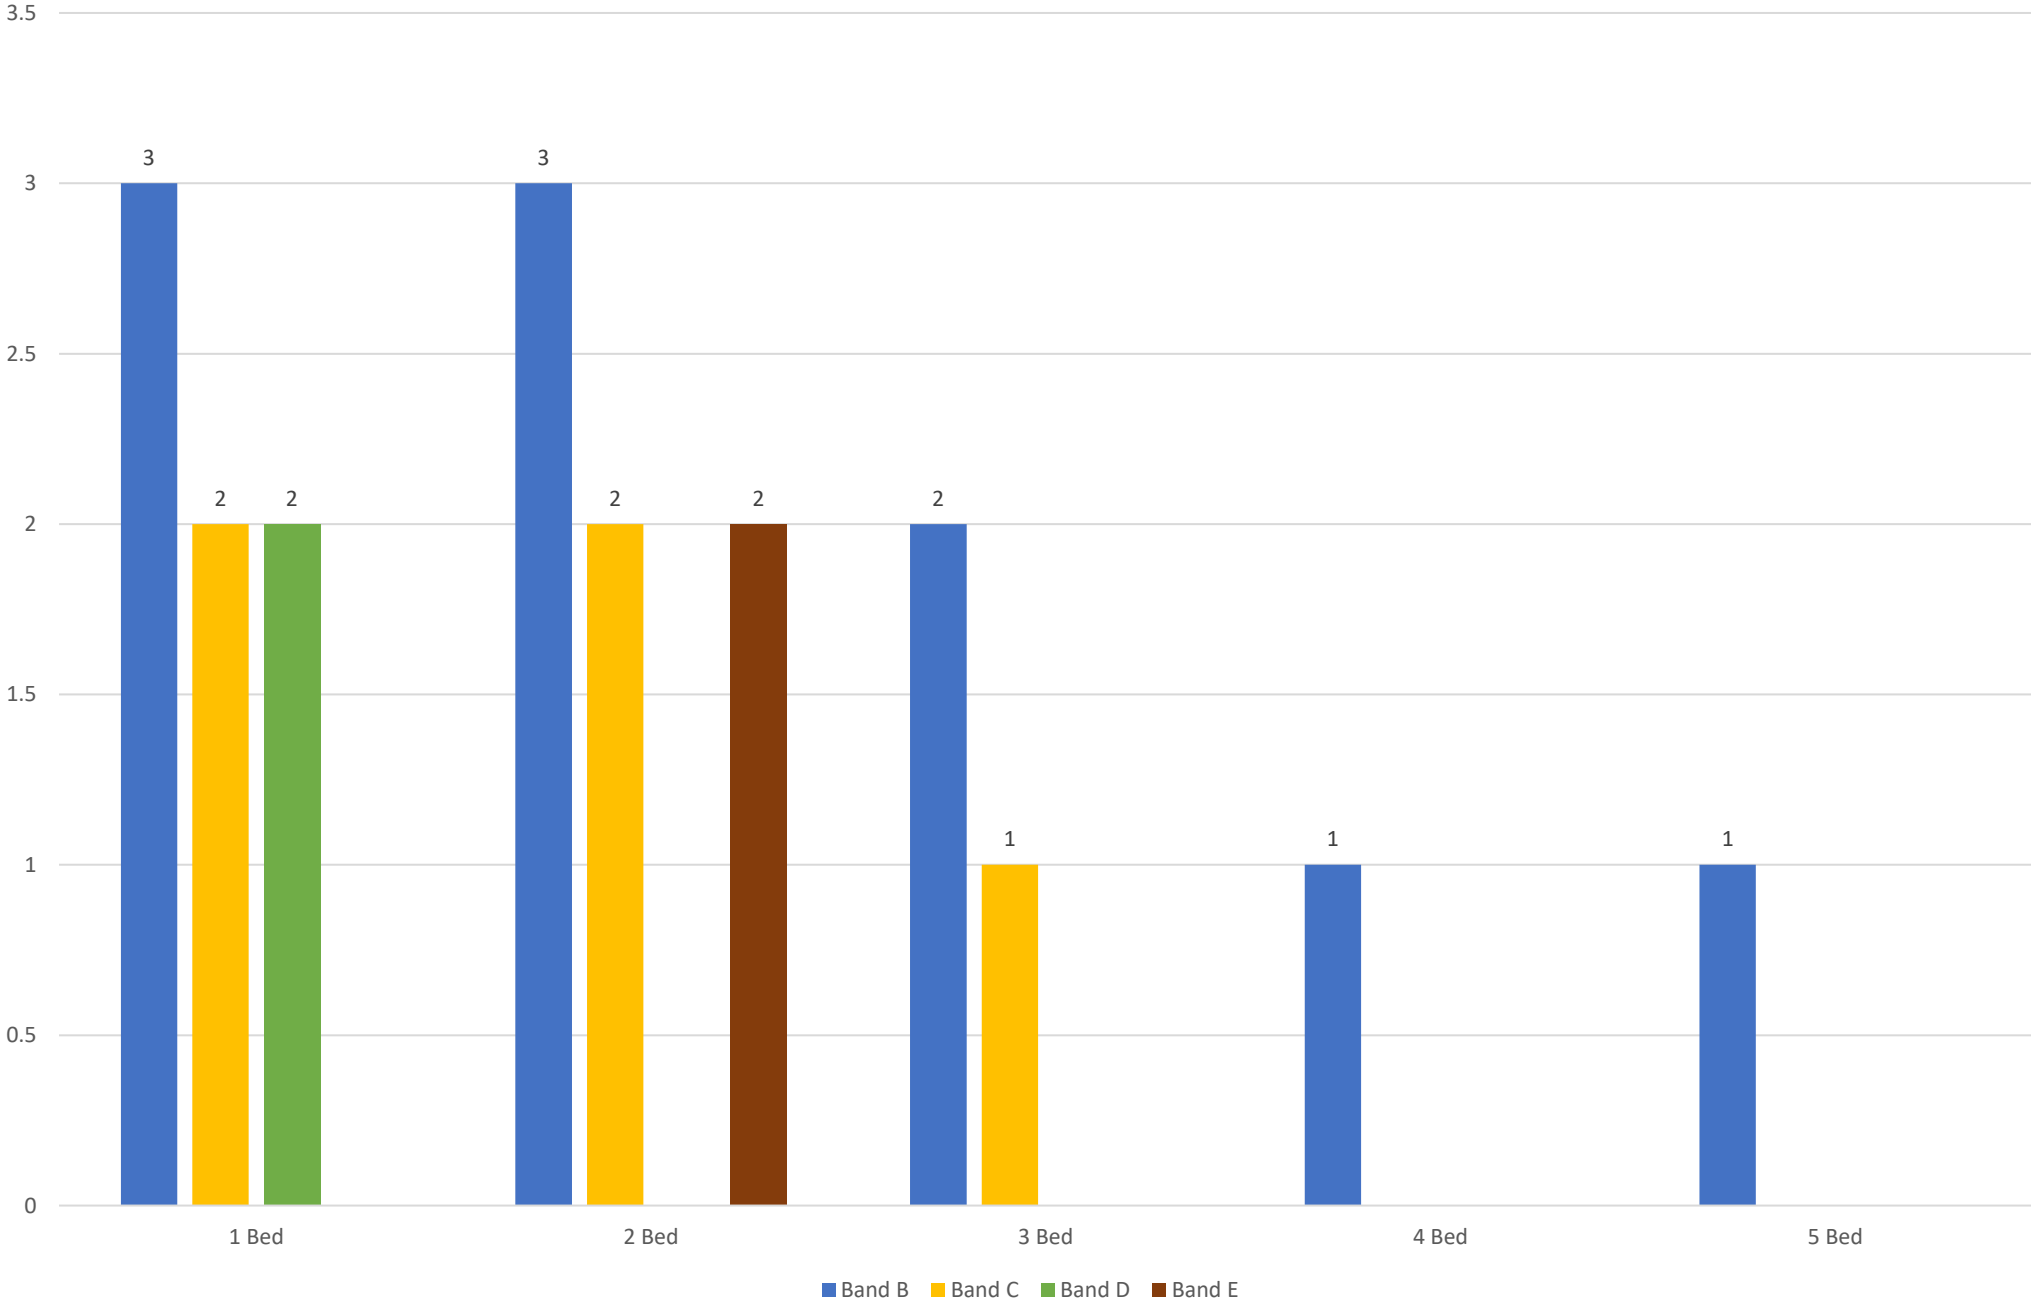

Let Date	Number of Bedrooms	Property Type	Accessibility	Sheltered	Address	Area	Band of Successful Applicant	Band Start Date	Number of Bids	Bid Position	Direct Let
13-Jun-23	2	Flat	5-General Needs	N	Elms Meadow	TGE_Winkleigh	Band E	20-Feb-23	15	15	N
16-Jun-23	2	Bungalow	3-Step Free	N	Barlands Way	TGE_Winkleigh	Band E	21-Dec-22	31	30	N

Number of lets by Number of Bedrooms and Band