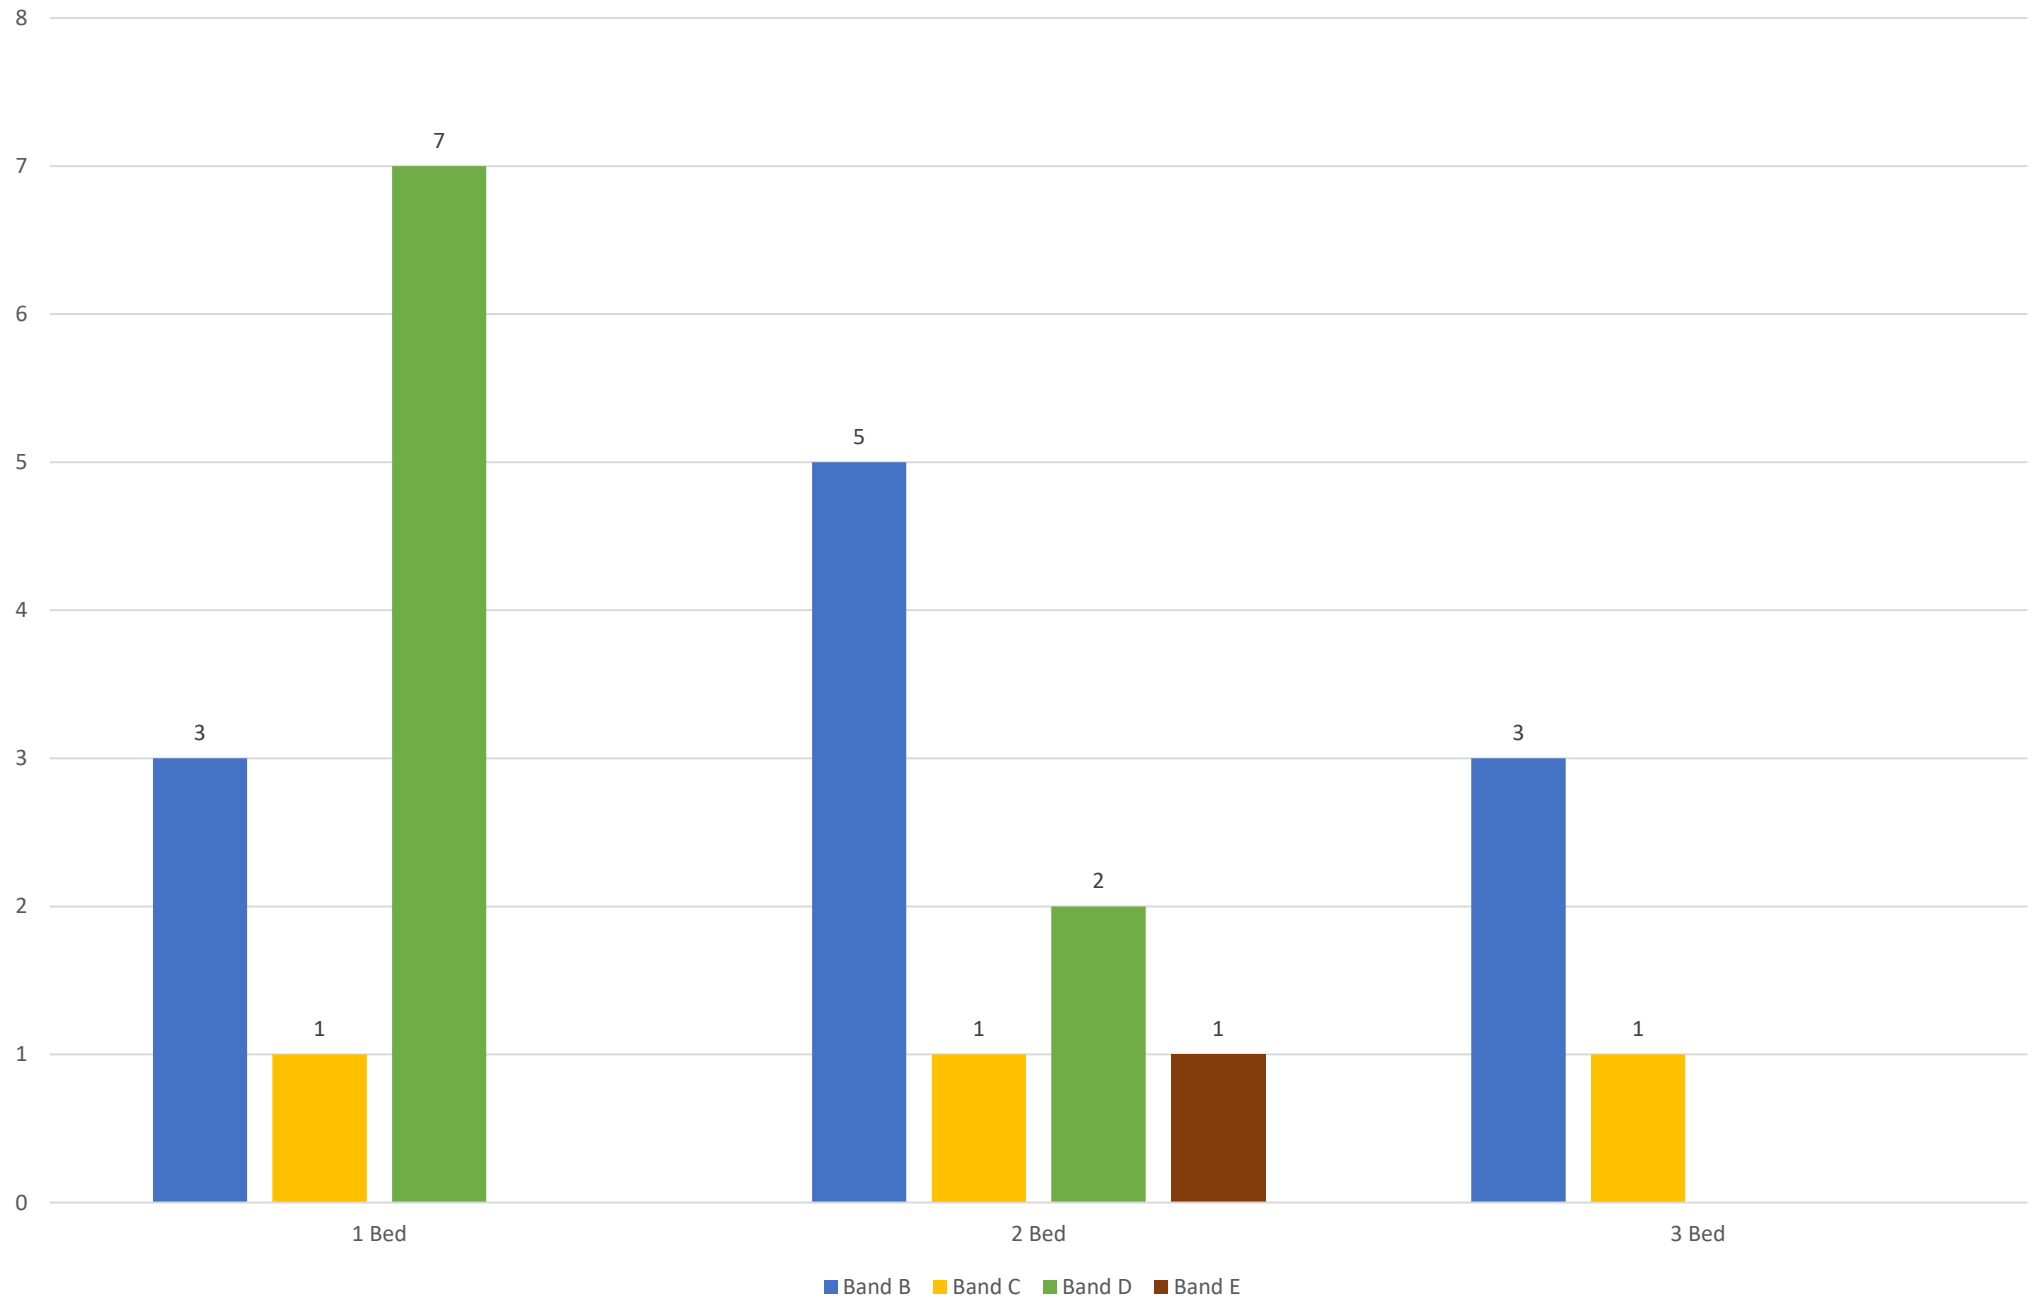

Let Date	Number of Bedrooms	Property Type	Accessibility	Sheltered	Address	Area	Band Let To	Band Start Date	Number of Bids	Bid Position	Direct Let
09-Oct-23	1	Bungalow	4-Max 3 Steps	Y	Griggs Close	TGE_Northam	Band C	22-Feb-23	115	22	N
27-Oct-23	2	Flat	5-General Needs	N	Morwenna Park Road	TGE_Northam	Band D	07-Feb-23	1	1	Y
15-Nov-23	3	House	5-General Needs	N	Shortlands	TGE_Pyworthy	Band B	20-Jul-23	94	5	N
02-Oct-23	2	House	5-General Needs	N	Cricket Field Lane	TGE_Winkleigh	Band D	24-Apr-23	225	129	N
06-Oct-23	2	Bungalow	4-Max 3 Steps	N	Southernhay	TGE_Winkleigh	Band B	19-May-22	53	2	N
11-Oct-23	1	House	5-General Needs	N	Cricket Field Lane	TGE_Winkleigh	Band B	10-Jan-20	289	3	N
31-Oct-23	1	House	5-General Needs	N	Cricket Field Lane	TGE_Winkleigh	Band D	12-Dec-22	167	74	N
31-Oct-23	2	House	5-General Needs	N	Cricket Field Lane	TGE_Winkleigh	Band E	06-Sep-23	133	133	N
10-Nov-23	3	House	5-General Needs	N	East Park	TGE_Winkleigh	Band C	16-Apr-21	100	18	N

Number of lets by Number of Bedrooms and Band