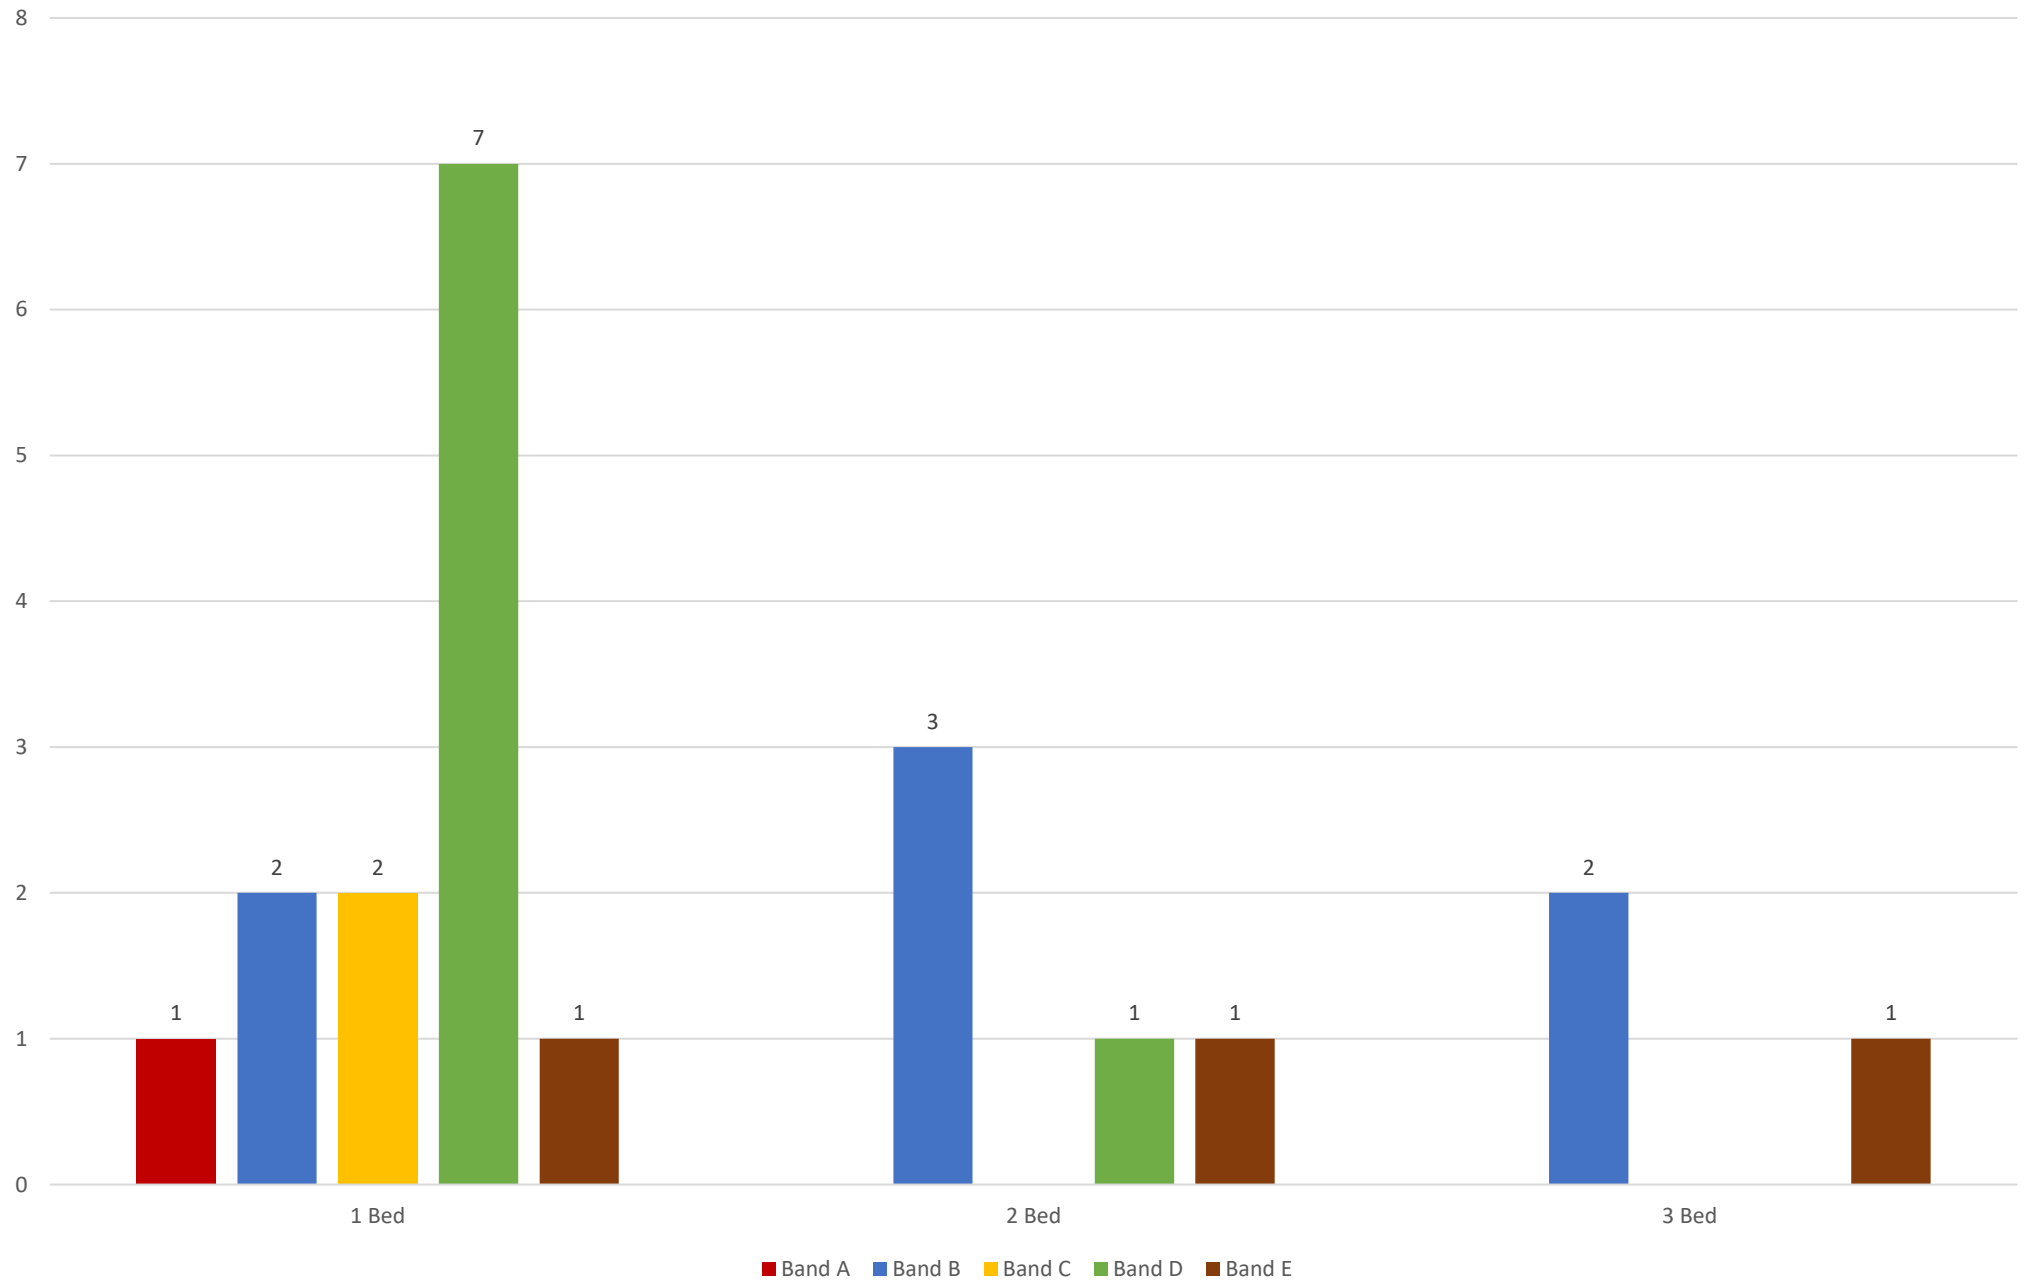

Let Date	Number of Bedrooms	Property Type	Accessibility	Sheltered	Address	Area	Band of Successful Applicant	Band Start Date	Number of Bids	Bid Position	Direct Let
01-Feb-23	3	House	5-General Needs	N	Sentry Corner	TGE_Bideford	Band B	08-May-21	150	1	N
01-Feb-23	2	Bungalow	4-Max 3 Steps	N	Winsworthy	TGE_Clovelly	Band D	22-Jun-22	21	11	N
06-Feb-23	1	Flat	5-General Needs	Y	Ethelwynne Brown Close	TGE_Bideford	Band C	23-Dec-22	25	5	N
09-Feb-23	1	Bungalow	4-Max 3 Steps	Y	Chubb Road	TGE_Bideford	Band B	08-Nov-22	81	12	N
10-Feb-23	1	Flat	4-Max 3 Steps	Y	Marlborough Court	TGE_Bideford	Band A	18-Jan-23	46	1	N
14-Feb-23	1	Flat	4-Max 3 Steps	N	Stella Maris Court	TGE_Bideford	Band D	10-Sep-19	34	12	N
16-Feb-23	1	Flat	4-Max 3 Steps	Y	Torrige Close	TGE_Bideford	Band D	19-Mar-21	54	19	N
20-Feb-23	1	Bungalow	5-General Needs	Y	Glebefields	TGE_Bideford	Band B	19-Feb-22	112	3	N
21-Feb-23	1	Flat	5-General Needs	Y	Torrige Close	TGE_Bideford	Band D	12-Dec-22	36	21	N
24-Feb-23	3	House	5-General Needs	N	Somerslea	TGE_Halwill	Band E	21-Jul-17	57	48	N
24-Feb-23	1	Flat	3-Step Free	N	Torrington Lane	TGE_Bideford	Band D	12-Aug-22	34	19	N
24-Feb-23	1	Flat	4-Max 3 Steps	Y	Torrige Close	TGE_Bideford	Band E	15-Aug-22	8	8	N
27-Feb-23	3	House	5-General Needs	N	Deans Close	TGE_Northam	Band B	24-May-22	80	4	N
03-Mar-23	2	Bungalow	5-General Needs	N	South Park	TGE_Bideford	Band B	14-Oct-22	21	3	N
09-Mar-23	1	Flat	5-General Needs	Y	Ethelwynne Brown Close	TGE_Bideford	Band C	13-Feb-23	33	7	N
13-Mar-23	1	Flat	5-General Needs	N	Park Grove	TGE_Holsworthy	Band D	09-Mar-22	72	29	N
23-Mar-23	1	Flat	1-Wheelchair Accessible	N	Morwenna Park Road	TGE_Northam	Band D	20-Jan-23	1	1	Y
24-Mar-23	1	Bungalow	4-Max 3 Steps	N	Church View	TGE_Bideford	Band D	21-May-22	81	38	N
24-Mar-23	2	Flat	4-Max 3 Steps	N	Torrige Close	TGE_Bideford	Band B	12-Jul-22	11	3	N
29-Mar-23	2	Flat	4-Max 3 Steps	Y	Stella Maris Court	TGE_Bideford	Band E	30-Aug-22	3	3	N
31-Mar-23	2	Flat	5-General Needs	N	Sandford Gardens	TGE_Great Torrington	Band B	19-Apr-22	50	1	N

Number of lets by Number of Bedrooms and Band