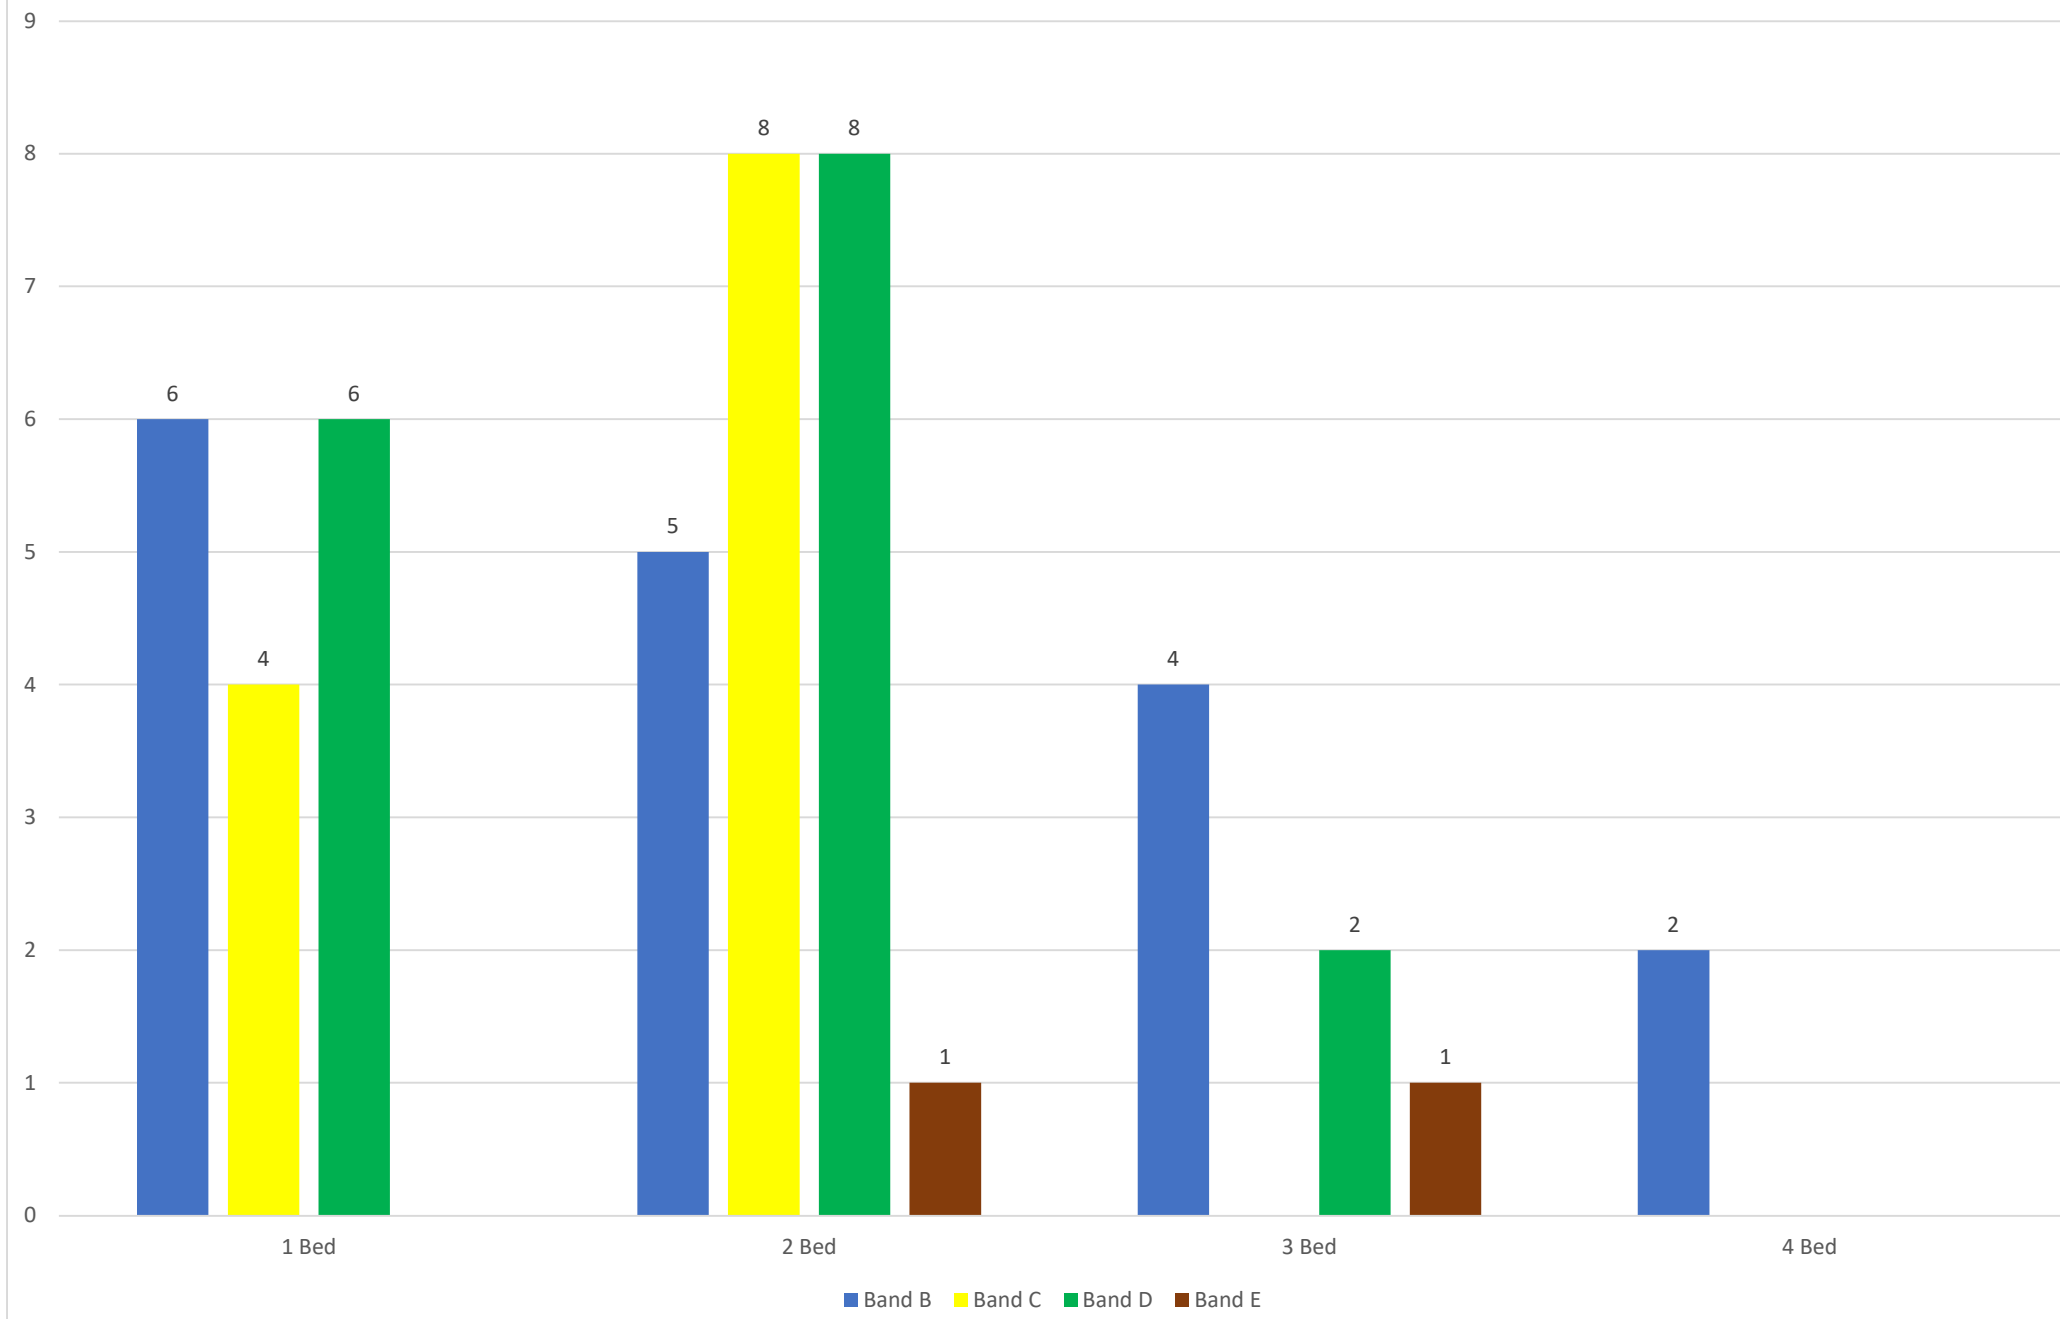

Let Date	Number of Bedrooms	Property Type	Accessibility	Sheltered	Address	Area	Band Let To	Band Start Date	Number of Bids	Bid Position	Direct Let
17-Sep-24	1	Flat	3-Step Free	N	Hadfield Court	TGE_Bideford	Band C	09-May-23	117	17	N
17-Sep-24	1	Flat	5-General Needs	N	Hadfield Court	TGE_Bideford	Band D	27-Jun-16	84	18	N
18-Sep-24	1	Flat	5-General Needs	N	Ackland Close	TGE_Shebbear	Band B	05-Dec-22	152	4	N
20-Sep-24	2	House	5-General Needs	N	John Howe Close	TGE_Great Torrington	Band D	18-Jan-24	120	77	N
23-Sep-24	1	Flat	3-Step Free	N	Union Close	TGE_Bideford	Band B	14-Nov-23	150	7	N
23-Sep-24	2	House	5-General Needs	N	Coldstream Gardens	TGE_Merton	Band D	27-Aug-19	56	20	N
24-Sep-24	2	Flat	4-Max 3 Steps	N	High View	TGE_Bideford	Band B	13-Jun-23	59	1	N
24-Sep-24	2	Maisonette	5-General Needs	N	Union Close	TGE_Bideford	Band C	03-Apr-24	20	8	N
24-Sep-24	1	Flat	1-Wheelchair Accessible	Y	Dartington Fields	TGE_Great Torrington	Band D	14-Feb-23	23	9	N
25-Sep-24	2	Bungalow	5-General Needs	N	Western Avenue	TGE_Bideford	Band C	23-May-24	59	23	N
25-Sep-24	1	Flat	5-General Needs	N	Ethelwynne Brown Close	TGE_Bideford	Band D	27-Aug-20	110	21	N
27-Sep-24	3	House	5-General Needs	N	Halcyon View	TGE_Great Torrington	Band B	17-May-22	75	2	N

Number of Lets by Number of Bedrooms and Band