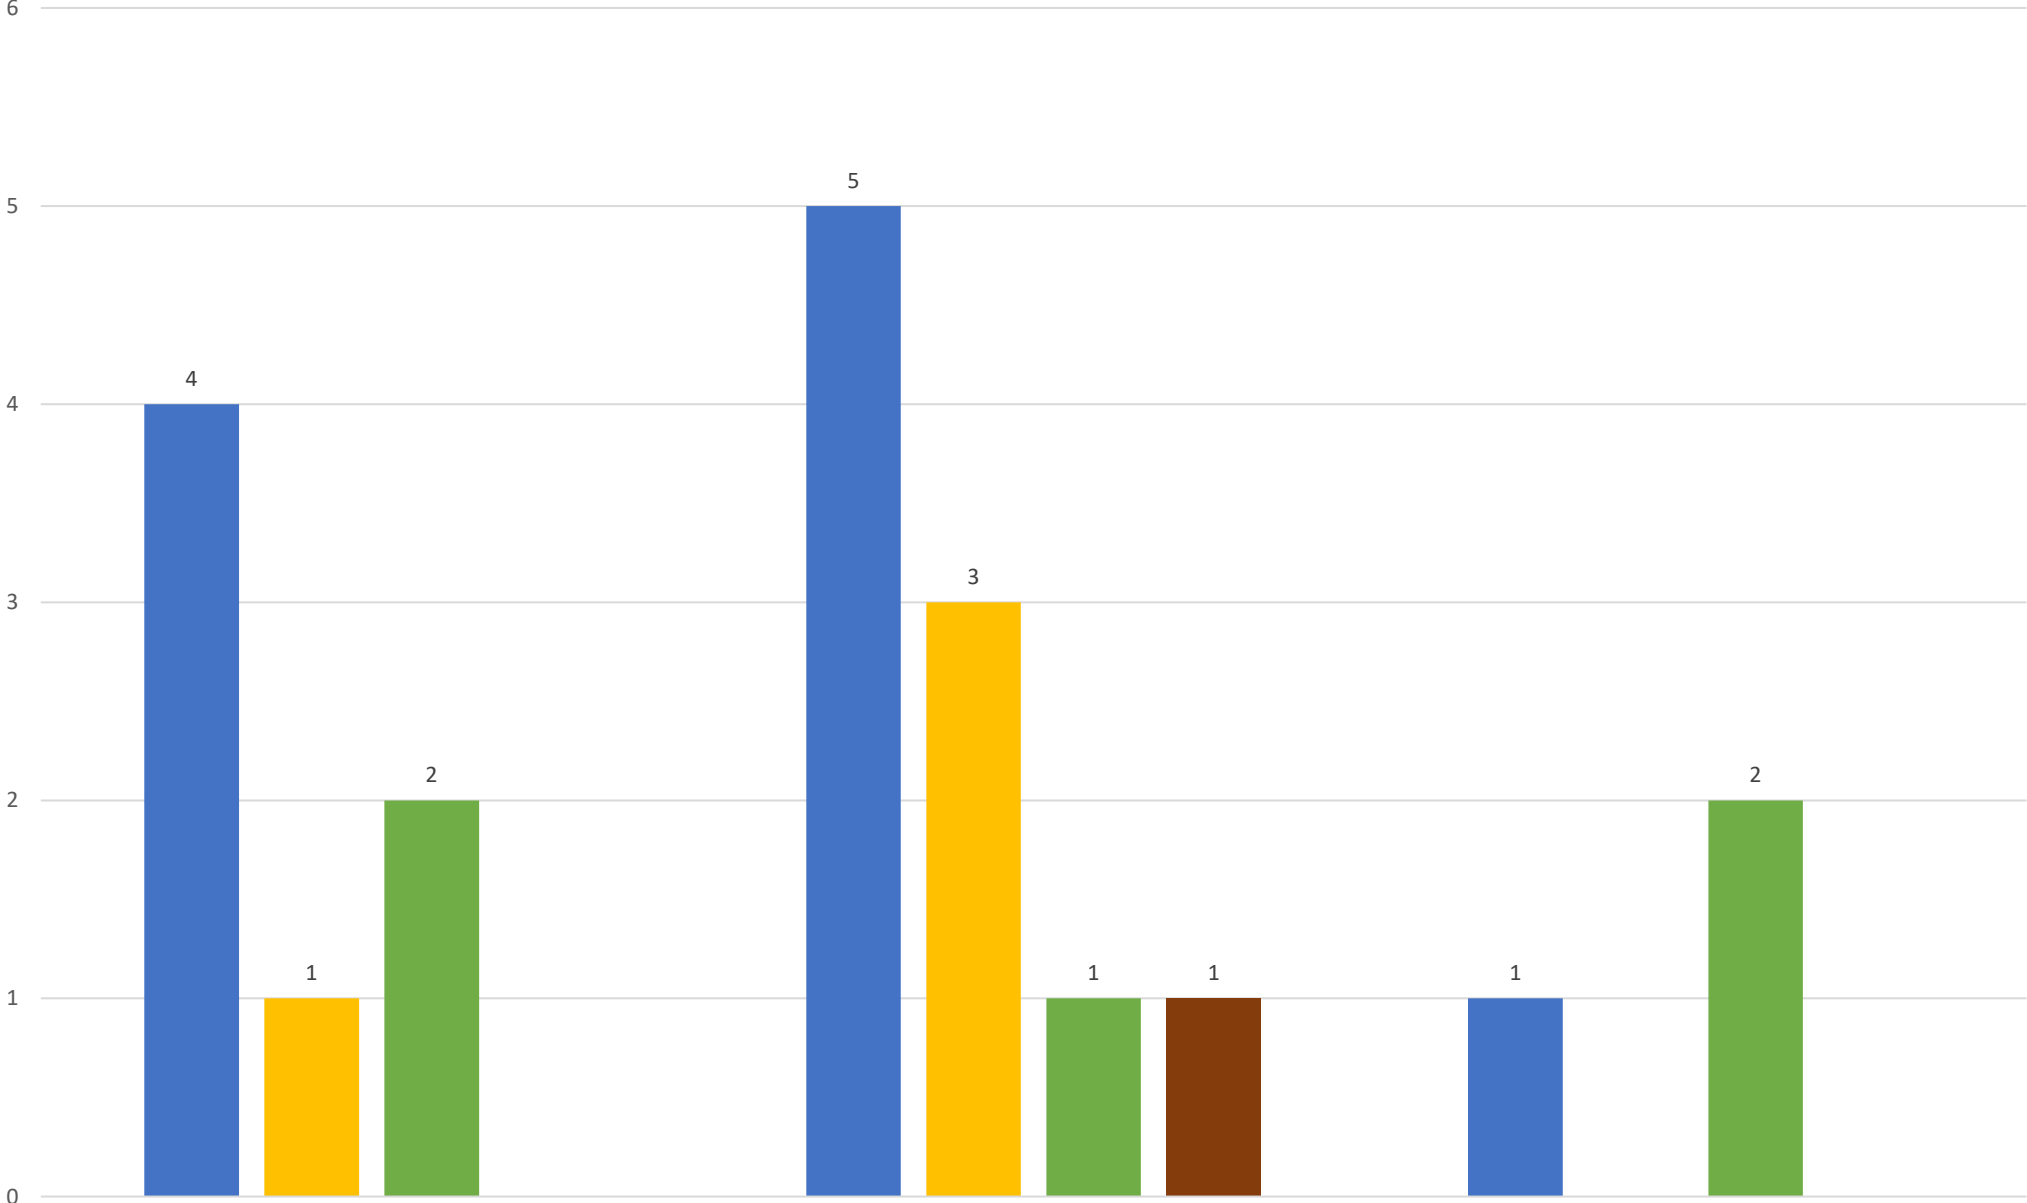

Let Date	Number of Bedrooms	Property Type	Accessibility	Sheltered	Address	Area	Band Let To	Band Start Date	Number of Bids	Bid Position	Direct Let
18-Aug-23	3	House	5-General Needs	N	Pynes Lane	TGE_Bideford	Band D	16-Nov-21	132	83	N
21-Aug-23	1	Flat	5-General Needs	Y	Ethelwynne Brown Close	TGE_Bideford	Band C	23-Mar-21	36	4	N
21-Aug-23	1	Bedsit	5-General Needs	Y	Hillgarden Close	TGE_Bideford	Band D	26-Jun-23	9	7	N
31-Aug-23	3	House	5-General Needs	N	High View	TGE_Bideford	Band B	02-Feb-23	129	8	N
01-Sep-23	2	Flat	5-General Needs	N	High View	TGE_Bideford	Band D	08-Nov-22	44	26	N
08-Sep-23	1	Flat	5-General Needs	Y	Ethelwynne Brown Close	TGE_Bideford	Band B	18-May-23	38	4	N
11-Sep-23	1	Bungalow	4-Max 3 Steps	Y	Chubb Road	TGE_Bideford	Band B	20-Jul-23	88	10	N
15-Sep-23	1	Maisonette	4-Max 3 Steps	Y	Copps Close	TGE_Bideford	Band D	18-Jul-23	30	17	N
20-Sep-23	3	House	5-General Needs	N	Stucley Road	TGE_Bideford	Band D	20-Apr-22	125	83	N
26-Sep-23	2	Bungalow	3-Step Free	Y	Glebefields	TGE_Bideford	Band C	27-Apr-23	1	1	Y
19-Sep-23	2	Bungalow	4-Max 3 Steps	N	Tuckers Park	TGE_Bradworthy	Band B	24-Feb-22	50	1	N
04-Sep-23	2	Bungalow	4-Max 3 Steps	N	Barfield Road	TGE_Dolton	Band B	15-Feb-23	47	6	N
18-Sep-23	2	House	5-General Needs	N	Caddywell Meadow	TGE_Great Torrington	Band B	21-Dec-22	86	1	N
11-Sep-23	2	House	5-General Needs	N	Pillman Drive	TGE_Hartland	Band E	10-Jan-22	99	90	N
13-Sep-23	2	Bungalow	4-Max 3 Steps	N	Cox's Meadow	TGE_Holsworthy	Band C	05-Dec-18	122	25	N
23-Aug-23	1	Flat	1-Wheelchair Accessible	N	Morwenna Park Road	TGE_Northam	Band B	19-Jun-23	1	1	Y
24-Aug-23	2	Bungalow	4-Max 3 Steps	N	Windsor Road	TGE_Northam	Band B	30-Oct-22	70	6	N
08-Sep-23	2	Flat	5-General Needs	N	Morwenna Park Road	TGE_Northam	Band C	14-May-23	36	11	N
08-Aug-23	1	Bungalow	3-Step Free	N	Church View	TGE>Weare Giffard	Band B	19-Jun-23	97	8	N
01-Sep-23	2	Bungalow	4-Max 3 Steps	N	Old Chapel Gardens	TGE_Winkleigh	Band B	18-Oct-19	1	1	Y

Number of lets by Number of Bedrooms and Band

■ Band B ■ Band C ■ Band D ■ Band E