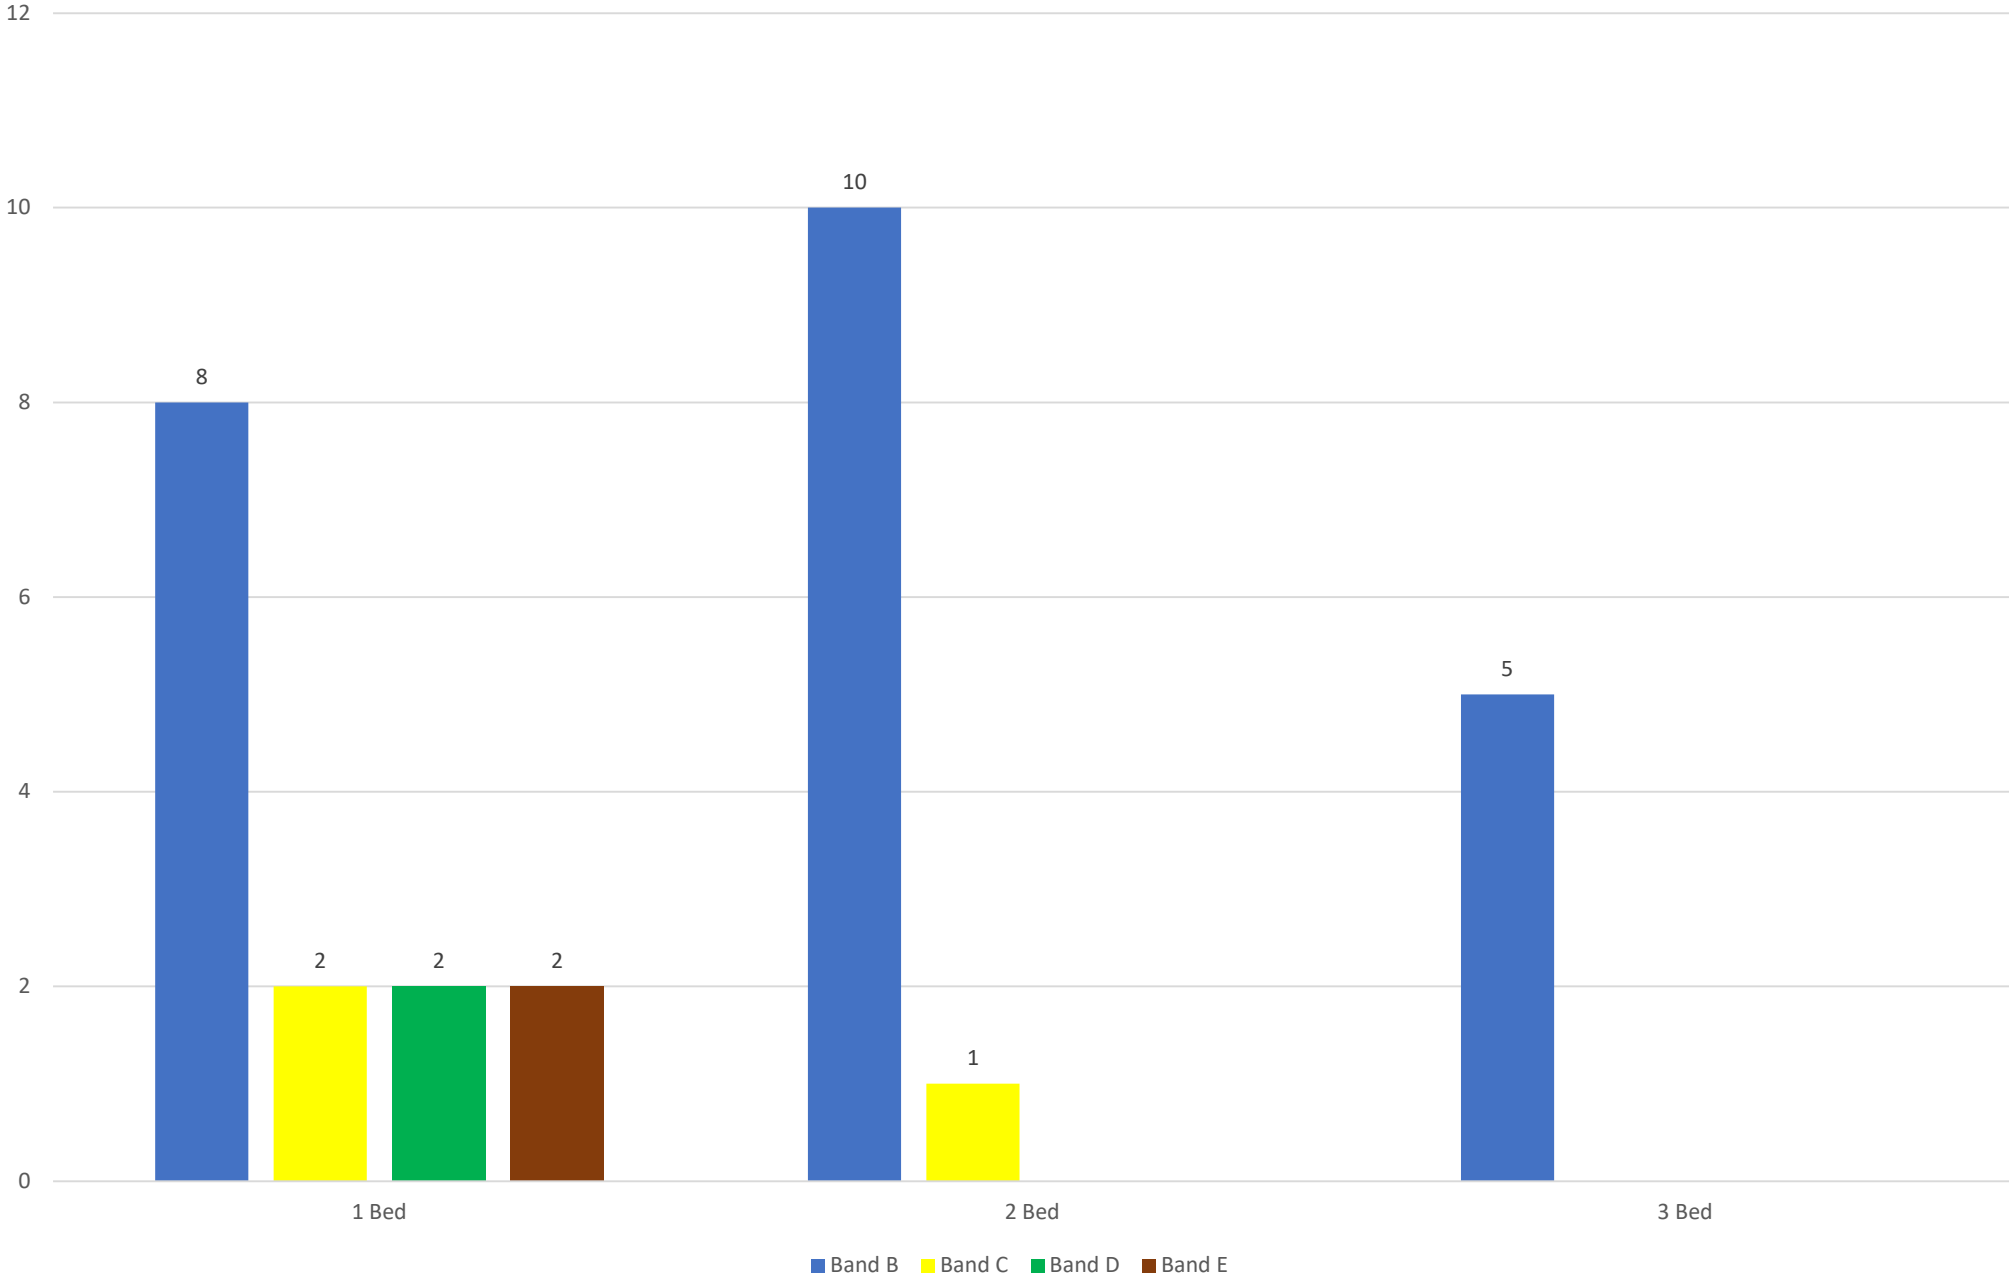

Let Date	Number of Bedrooms	Property Type	Accessibility	Sheltered	Address	Area	Band Let To	Band Start Date	Number of Bids	Bid Position	Direct Let
04-Jun-24	2	Flat	5-General Needs	N	26 Redwell Road	TBY_Paignton	Band B	14-Dec-23	71	5	N
04-Jun-24	1	Flat	3-Step Free	Y	Tweenaway Court	TBY_Paignton	Band E	14-Oct-13	1	1	Y
06-Jun-24	1	Flat	5-General Needs	N	Briseham Close	TBY_Brixham	Band B	04-Oct-23	83	7	N
06-Jun-24	1	Flat	5-General Needs	N	Haldon House	TBY_Torquay	Band B	04-Apr-23	121	8	N
06-Jun-24	2	House	5-General Needs	N	Castor Road	TBY_Brixham	Band B	13-Jan-23	149	1	N
06-Jun-24	3	House	5-General Needs	N	Trelissick Road	TBY_Paignton	Band B	30-Nov-23	215	14	N
10-Jun-24	1	Flat	5-General Needs	N	Killerton Close	TBY_Paignton	Band B	07-Nov-23	110	15	N
11-Jun-24	1	Flat	5-General Needs	N	Corry House	TBY_Torquay	Band B	31-Mar-22	199	3	N
13-Jun-24	2	Flat	4-Max 3 Steps	N	Great Western Close	TBY_Paignton	Band B	22-Oct-22	70	1	N
20-Jun-24	1	Flat	3-Step Free	Y	Coleridge Court	TBY_Torquay	Band B	16-May-24	69	11	N
20-Jun-24	1	Flat	3-Step Free	Y	Prince Charles Court	TBY_Torquay	Band D	16-Aug-23	61	44	N
21-Jun-24	1	Flat	3-Step Free	N	Littlegate Road	TBY_Paignton	Band C	23-Dec-21	184	42	N
26-Jun-24	1	Flat	5-General Needs	N	Queen Elizabeth Drive	TBY_Paignton	Band B	13-Jun-22	93	1	N
28-Jun-24	3	Flat	5-General Needs	N	Montpelier Court	TBY_Paignton	Band B	21-Aug-23	16	2	N
01-Jul-24	2	Bungalow	4-Max 3 Steps	Y	Coleridge Court	TBY_Torquay	Band B	02-Feb-23	9	1	N
01-Jul-24	1	Flat	5-General Needs	N	Babbacombe Road	TBY_Torquay	Band B	14-Apr-18	88	1	N
01-Jul-24	1	Flat	3-Step Free	N	Queen Elizabeth Drive	TBY_Paignton	Band D	04-Jan-24	158	122	N
03-Jul-24	2	Flat	5-General Needs	N	Lichfield Avenue	TBY_Torquay	Band B	27-Nov-23	56	3	N
03-Jul-24	3	House	5-General Needs	N	Dulverton Mews	TBY_Paignton	Band B	24-Mar-23	143	2	N
03-Jul-24	3	House	5-General Needs	N	Queen Elizabeth Drive	TBY_Paignton	Band B	17-May-23	163	5	N
04-Jul-24	2	Flat	5-General Needs	N	Lichfield Avenue	TBY_Torquay	Band B	03-Jan-24	52	6	N
04-Jul-24	1	Flat	5-General Needs	N	Nelson House	TBY_Brixham	Band B	24-Jan-17	160	1	N
05-Jul-24	1	Flat	5-General Needs	Y	Kenneth Court	TBY_Torquay	Band C	20-Mar-24	56	23	N
09-Jul-24	1	Flat	5-General Needs	Y	Prince Charles Court	TBY_Torquay	Band E	05-Feb-21	1	1	Y
12-Jul-24	2	House	5-General Needs	N	Foxhole Road	TBY_Paignton	Band B	09-Jan-24	154	11	N
18-Jul-24	2	Flat	5-General Needs	N	New Park Road	TBY_Paignton	Band B	16-Nov-23	113	5	N
22-Jul-24	3	House	5-General Needs	N	Empire Road	TBY_Torquay	Band B	09-Jun-23	196	8	N
22-Jul-24	2	Flat	5-General Needs	N	Diane Court	TBY_Paignton	Band B	26-Feb-24	47	6	N
24-Jul-24	2	Flat	5-General Needs	N	Dracaena	TBY_Torquay	Band B	09-May-23	77	2	N
26-Jul-24	2	Flat	4-Max 3 Steps	N	Tramways	TBY_Torquay	Band C	03-Sep-22	73	19	N

Number of Lets by Number of Bedrooms and Band