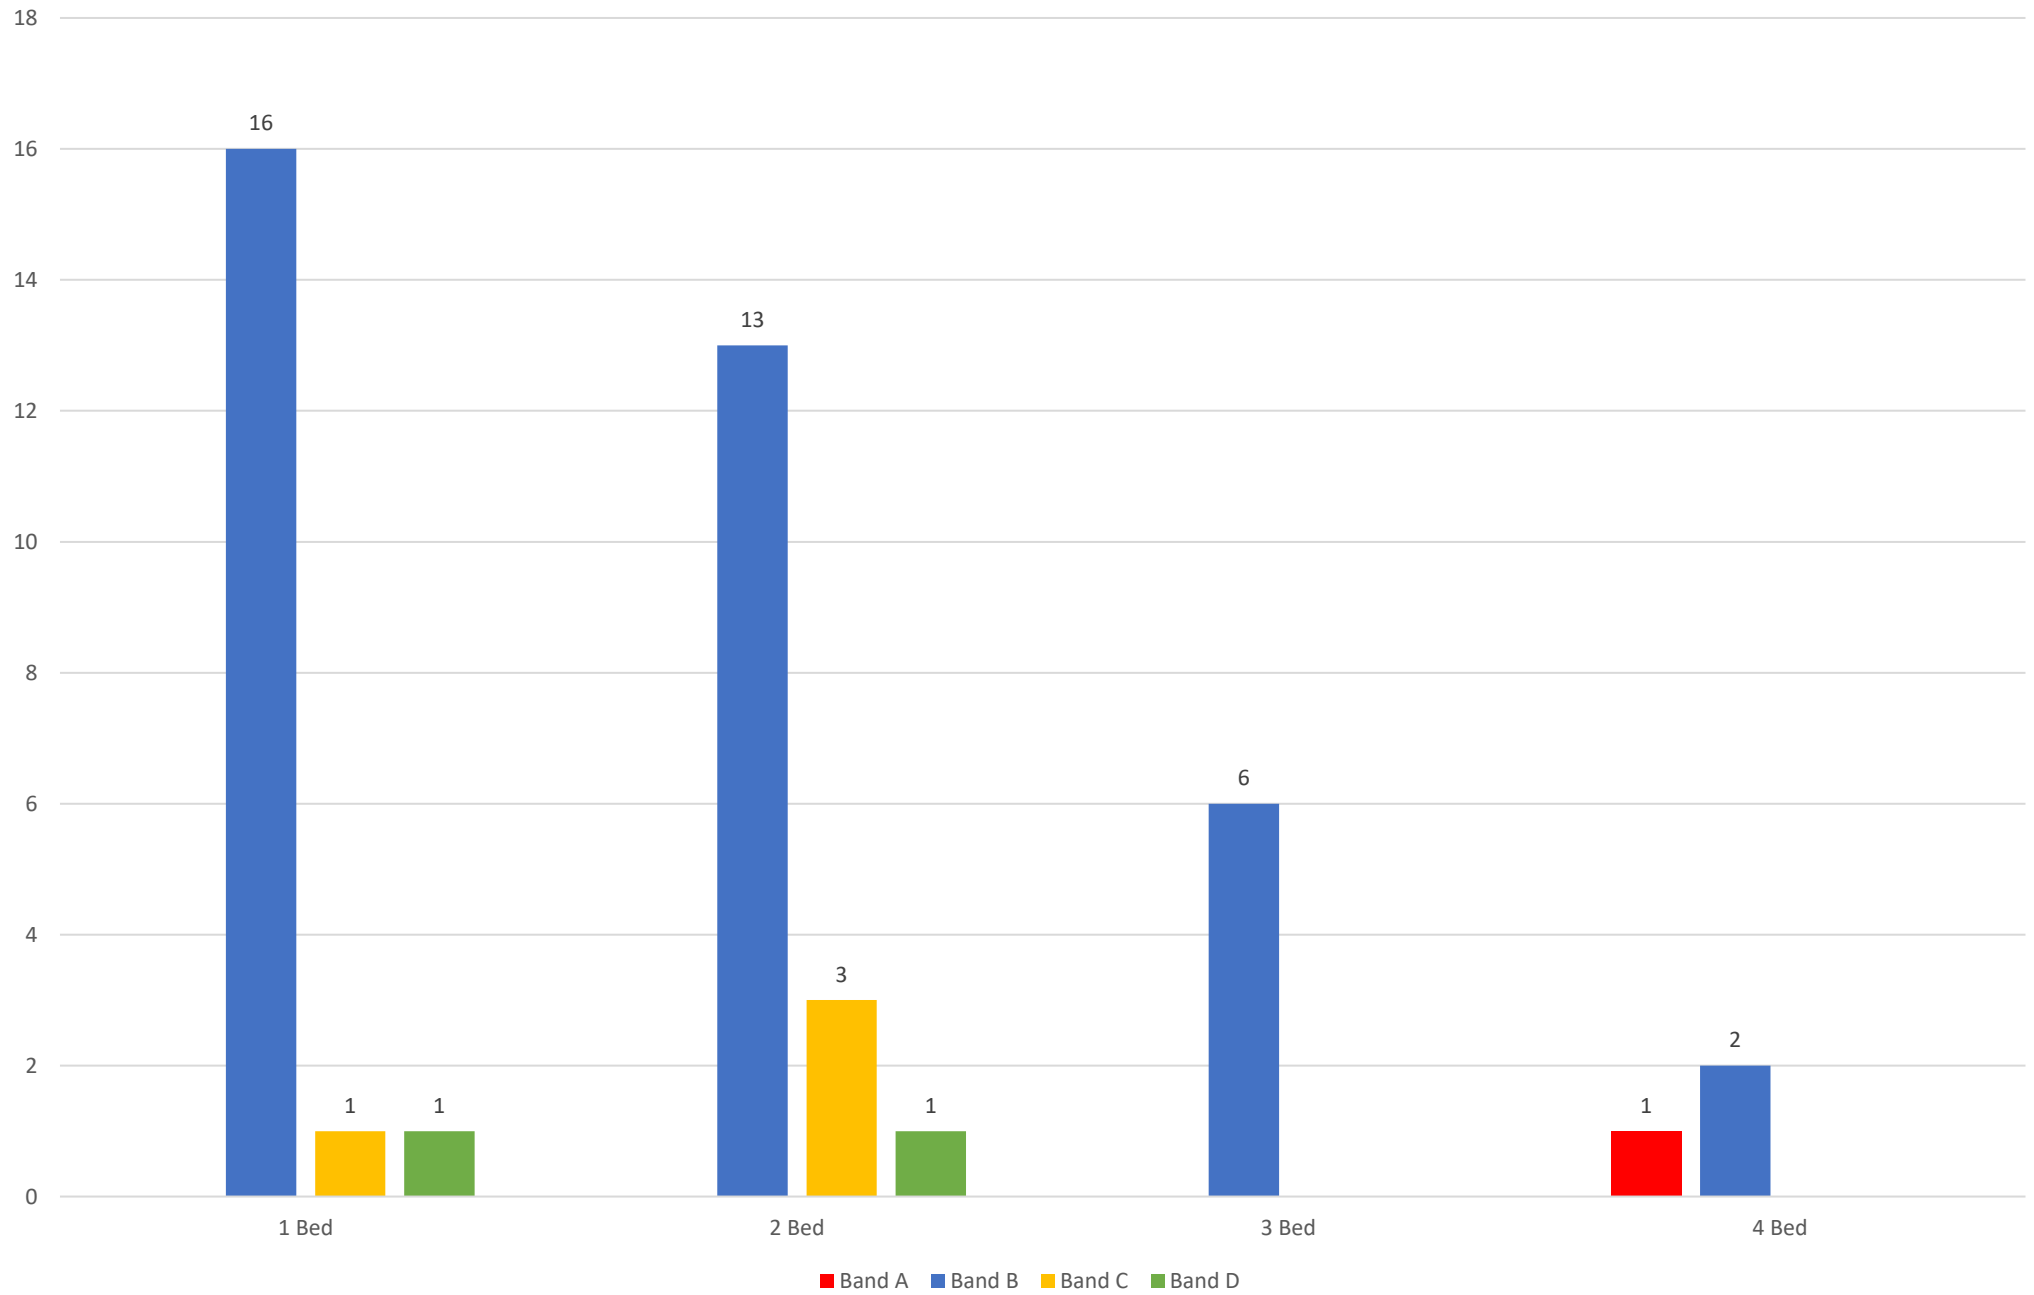

Let Date	Number of Bedrooms	Property Type	Accessibility	Sheltered	Address	Area	Band Let To	Band Start Date	Number of Bids	Bid Position	Direct Let
18-Aug-23	2	House	5-General Needs	N	Petrel Close	TBY_Torquay	Band B	18-Oct-21	185	3	N
22-Aug-23	3	House	5-General Needs	N	Pendennis Road	TBY_Torquay	Band B	20-Dec-21	196	3	N
22-Aug-23	1	Flat	5-General Needs	N	Pendennis Road	TBY_Torquay	Band B	22-Jun-20	121	1	N
23-Aug-23	2	Flat	3-Step Free	Y	Kenneth Court	TBY_Torquay	Band B	05-Apr-23	49	11	N
30-Aug-23	1	Flat	5-General Needs	N	Lichfield Avenue	TBY_Torquay	Band B	28-Nov-18	124	1	N
06-Sep-23	2	House	5-General Needs	N	Snowberry Close	TBY_Torquay	Band B	19-Apr-23	179	12	N
12-Sep-23	1	Flat	5-General Needs	N	Torwood Mount	TBY_Torquay	Band B	18-Jan-21	168	4	N
18-Sep-23	1	Bungalow	5-General Needs	N	Torridge Avenue	TBY_Torquay	Band B	10-May-23	1	1	Y
19-Sep-23	1	Flat	5-General Needs	Y	Malvernleigh	TBY_Torquay	Band B	31-Mar-23	41	7	N
19-Sep-23	1	Flat	5-General Needs	Y	St Martins Court	TBY_Torquay	Band B	15-Dec-22	24	1	N
25-Sep-23	2	Flat	5-General Needs	Y	Kenneth Court	TBY_Torquay	Band D	26-Apr-22	6	2	N
26-Sep-23	1	Flat	5-General Needs	N	Victoria Court	TBY_Torquay	Band B	27-Oct-20	167	1	N
28-Sep-23	3	Flat	5-General Needs	N	Pendennis Road	TBY_Torquay	Band B	14-Oct-22	26	1	N

Number of lets by Number of Bedrooms and Band