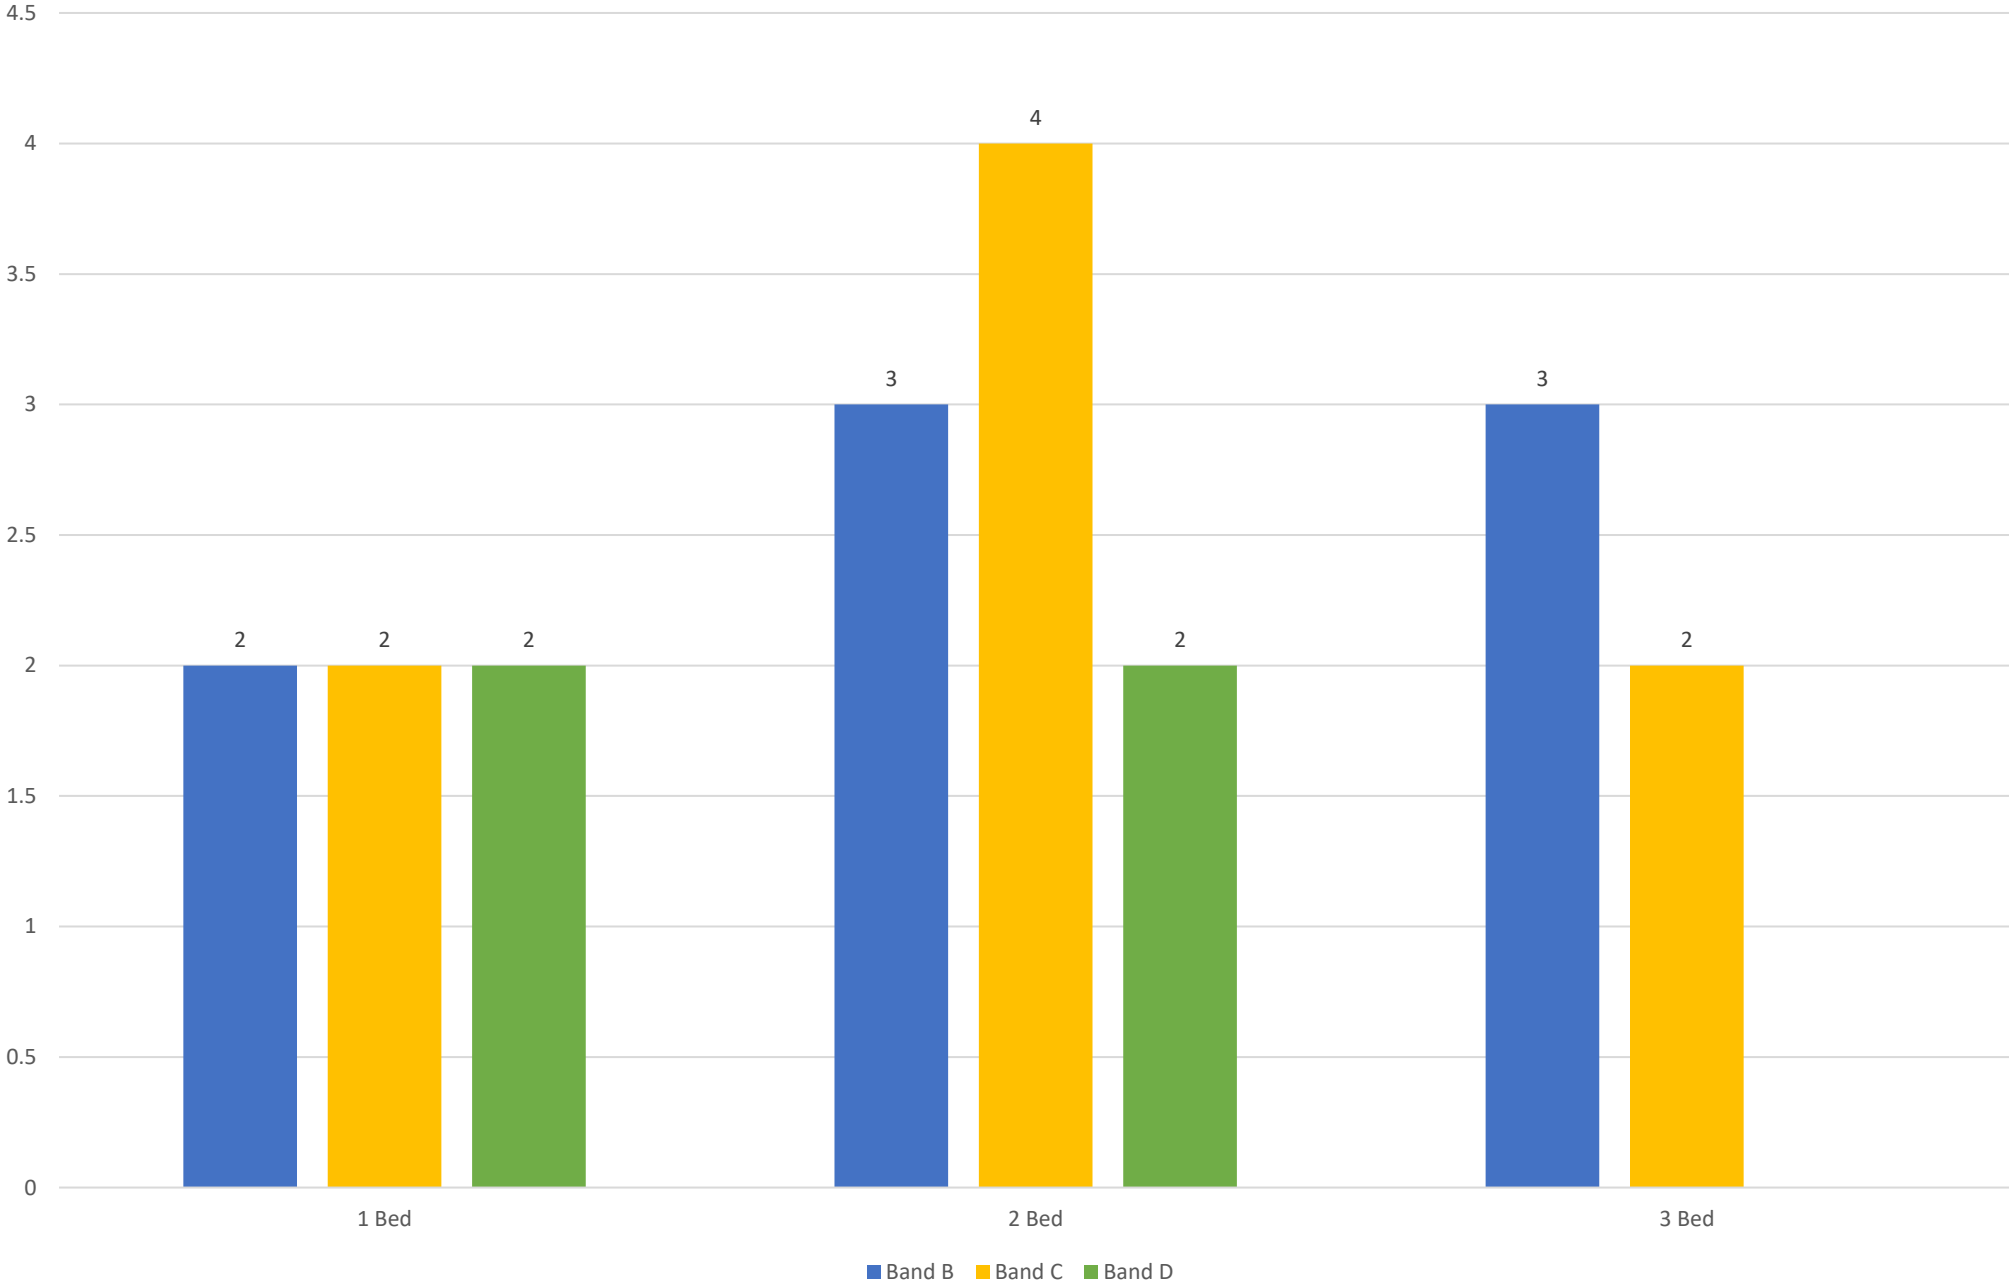

Let Date	Number of Bedrooms	Property Type	Accessibility	Sheltered	Address	Area	Band Let To	Band Start Date	Number of Bids	Bid Position	Direct let
01-Dec-23	2	House	5-General Needs	N	Brook Lane Cottages	TE_Widecombe in the Moor	Band B	30-May-23	90	8	N
01-Dec-23	1	Flat	5-General Needs	N	Brook Lane Cottages	TE_Widecombe in the Moor	Band D	15-Aug-22	182	103	N
01-Dec-23	2	House	5-General Needs	N	Brook Lane Cottages	TE_Widecombe in the Moor	Band D	07-Feb-23	83	69	N
05-Dec-23	3	House	5-General Needs	N	Brook Lane Cottages	TE_Widecombe in the Moor	Band C	23-Apr-22	131	49	N
05-Dec-23	3	House	5-General Needs	N	Brook Lane Cottages	TE_Widecombe in the Moor	Band C	07-Jan-22	123	36	N
08-Dec-23	2	Flat	4-Max 3 Steps	N	Coronation Road	TE_Kingsteignton	Band B	17-Oct-23	58	4	N
15-Dec-23	2	Flat	5-General Needs	N	Talbot Court	TE_Teignmouth	Band C	05-Jul-23	27	6	N
21-Dec-23	1	Flat	5-General Needs	N	Millstream Meadow	TE_Chudleigh	Band B	13-Apr-22	73	1	N
22-Dec-23	3	House	5-General Needs	N	Neville Road	TE_Newton Abbot	Band B	02-Aug-23	1	1	Y
09-Jan-24	3	House	5-General Needs	N	Newhayes	TE_Ipplepen	Band B	07-Oct-21	87	1	N
10-Jan-24	2	Flat	5-General Needs	N	Daymond Drive	TE_Bovey Tracey	Band B	18-Oct-22	36	1	N
16-Jan-24	2	Flat	4-Max 3 Steps	N	Cromwells Way	TE_Bovey Tracey	Band C	17-Nov-22	43	8	N
18-Jan-24	2	Bungalow	3-Step Free	Y	Caunters Close	TE_Ipplepen	Band D	28-Nov-22	63	50	N
18-Jan-24	1	Flat	4-Max 3 Steps	Y	Old Orchard	TE_Bovey Tracey	Band C	14-Nov-23	77	27	N
22-Jan-24	1	Bungalow	3-Step Free	Y	Bidder House	TE_Moretonhampstead	Band B	11-Sep-19	1	1	Y
24-Jan-24	1	Flat	5-General Needs	Y	Gilbert Road	TE_Newton Abbot	Band D	04-Sep-23	21	13	N
26-Jan-24	2	Flat	5-General Needs	N	Churchill Avenue	TE_Dawlish	Band C	01-Aug-23	47	16	N
26-Jan-24	2	Flat	5-General Needs	N	Old Quarry Drive	TE_Exminster	Band C	29-Aug-23	15	10	N
27-Jan-24	1	Flat	4-Max 3 Steps	Y	Prince Street	TE_Newton Abbot	Band C	22-Mar-22	1	1	Y
30-Jan-24	3	House	5-General Needs	N	Gipsy Lane	TE_Buckfastleigh	Band B	10-May-23	69	4	N

Number of lets by Number of Bedroom and Band