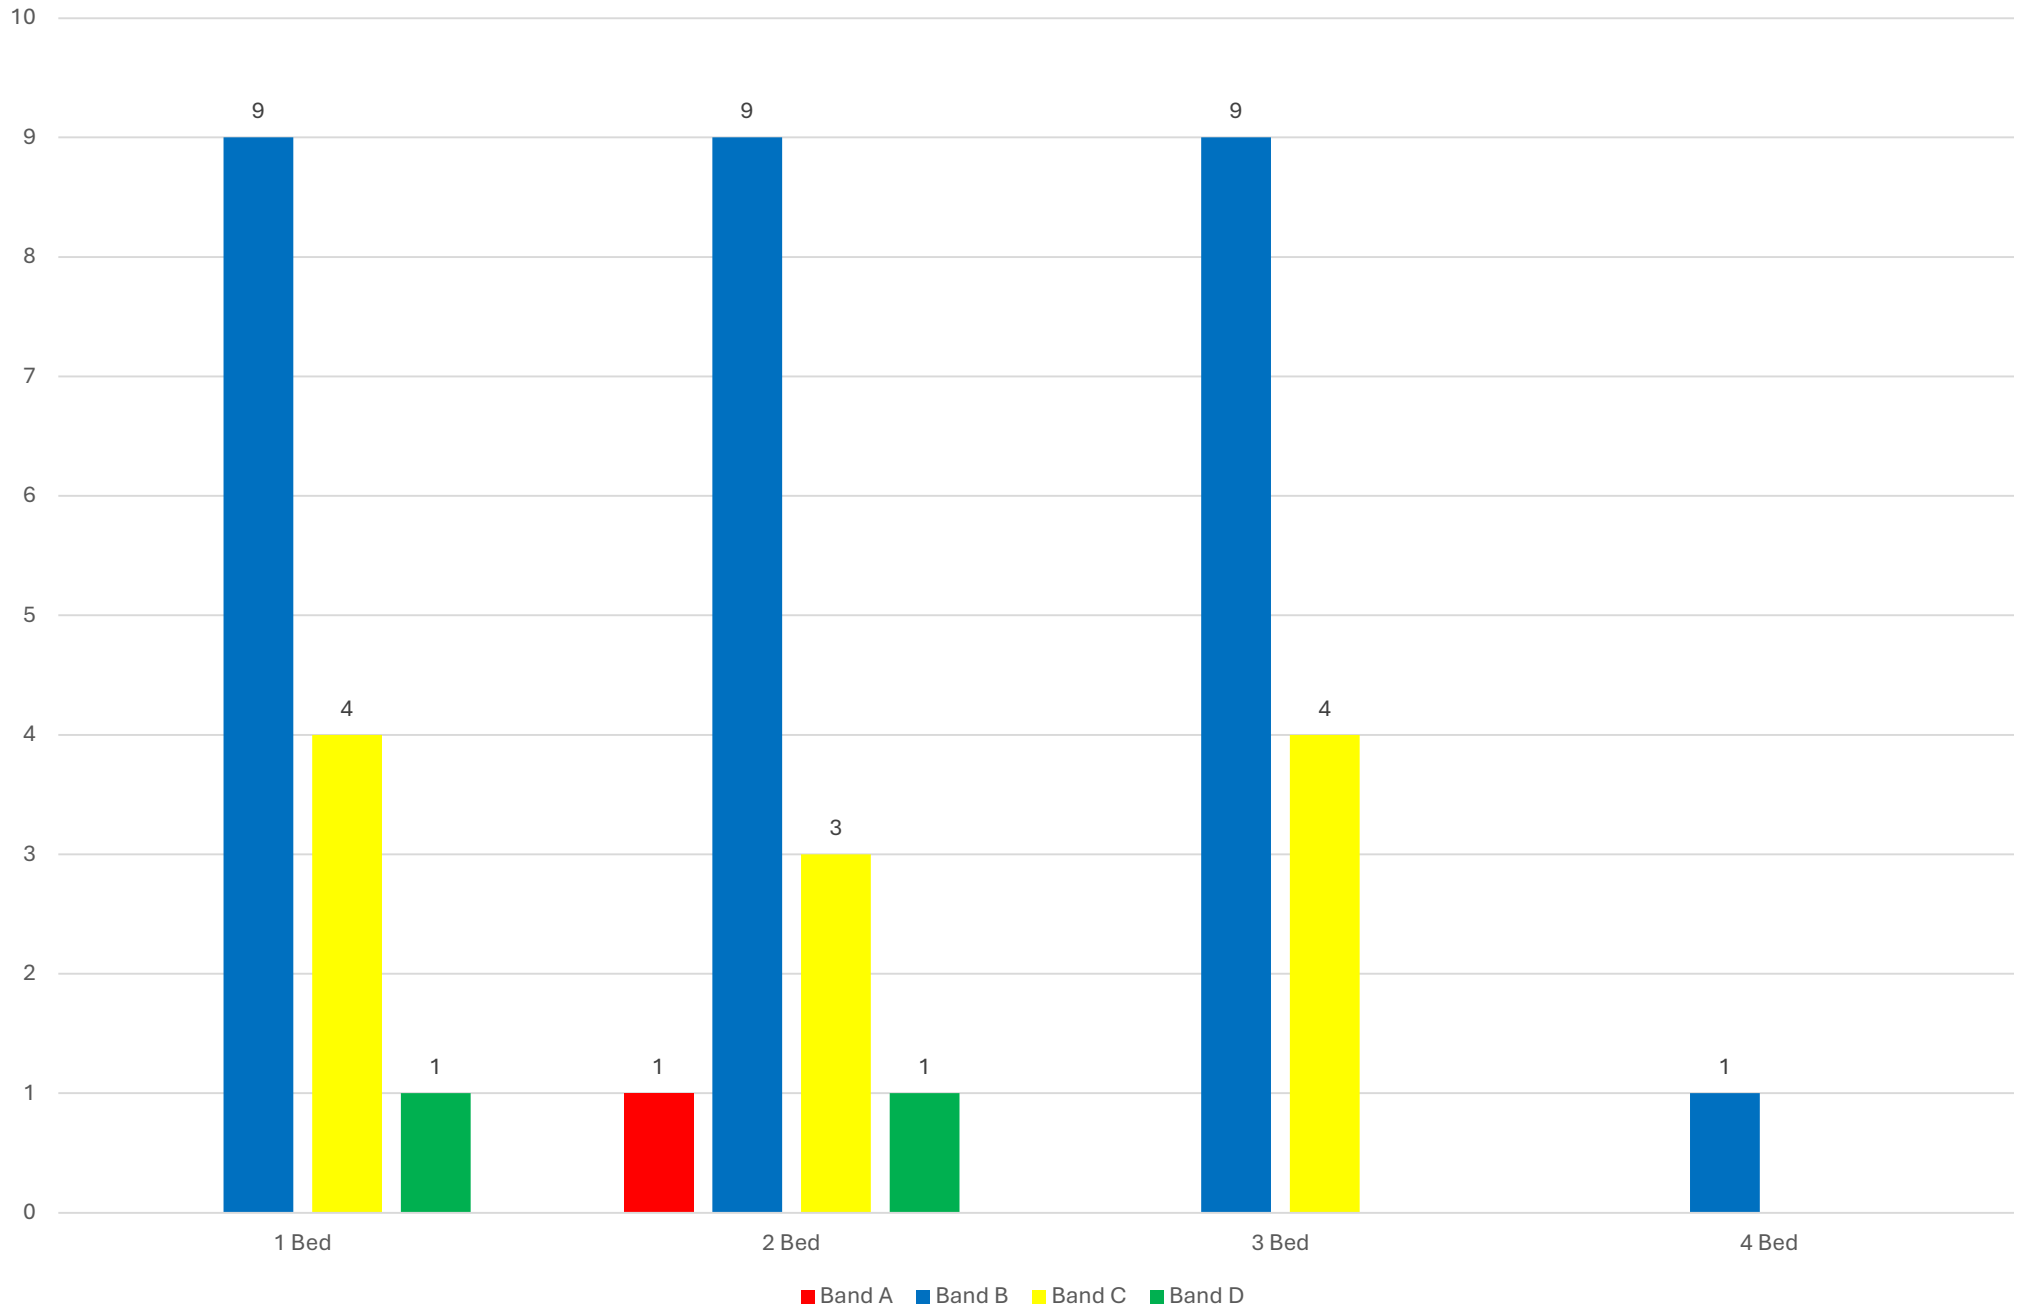

Let Date	Number of Bedrooms	Property Type	Accessibility	Sheltered	Address	Area	Band Let To	Band Start Date	Number of Bids	Bid Position	Direct Let
27-Jan-25	2	House	5-General Needs	N	Honeywell Road	TE_Kingsteignton	Band B	02-Feb-24	101	4	N
27-Jan-25	2	Flat	5-General Needs	N	Fourth Avenue	TE_Teignmouth	Band B	20-Sep-24	41	4	N
27-Jan-25	2	House	5-General Needs	N	Old Quarry Drive	TE_Exminster	Band C	14-May-24	80	35	N
28-Jan-25	1	Flat	5-General Needs	Y	Beechcroft	TE_Teignmouth	Band B	19-Oct-22	25	1	N
29-Jan-25	2	House	5-General Needs	N	Old Quarry Drive	TE_Exminster	Band D	17-Apr-24	119	98	N
31-Jan-25	2	Flat	5-General Needs	N	Coronation Road	TE_Kingsteignton	Band B	01-Nov-24	77	8	N
31-Jan-25	2	Flat	3-Step Free	N	Old Quarry Drive	TE_Exminster	Band B	07-Mar-24	23	1	N
31-Jan-25	1	Flat	5-General Needs	Y	Newhay Close	TE_Dawlish	Band C	10-Jul-18	29	6	N
31-Jan-25	3	House	5-General Needs	N	Town Field	TE_Exminster	Band B	17-Oct-19	93	2	N
31-Jan-25	1	Flat	5-General Needs	N	Old Quarry Drive	TE_Exminster	Band D	23-Apr-22	88	33	N

Number of Lets by Number of Bedrooms and Band