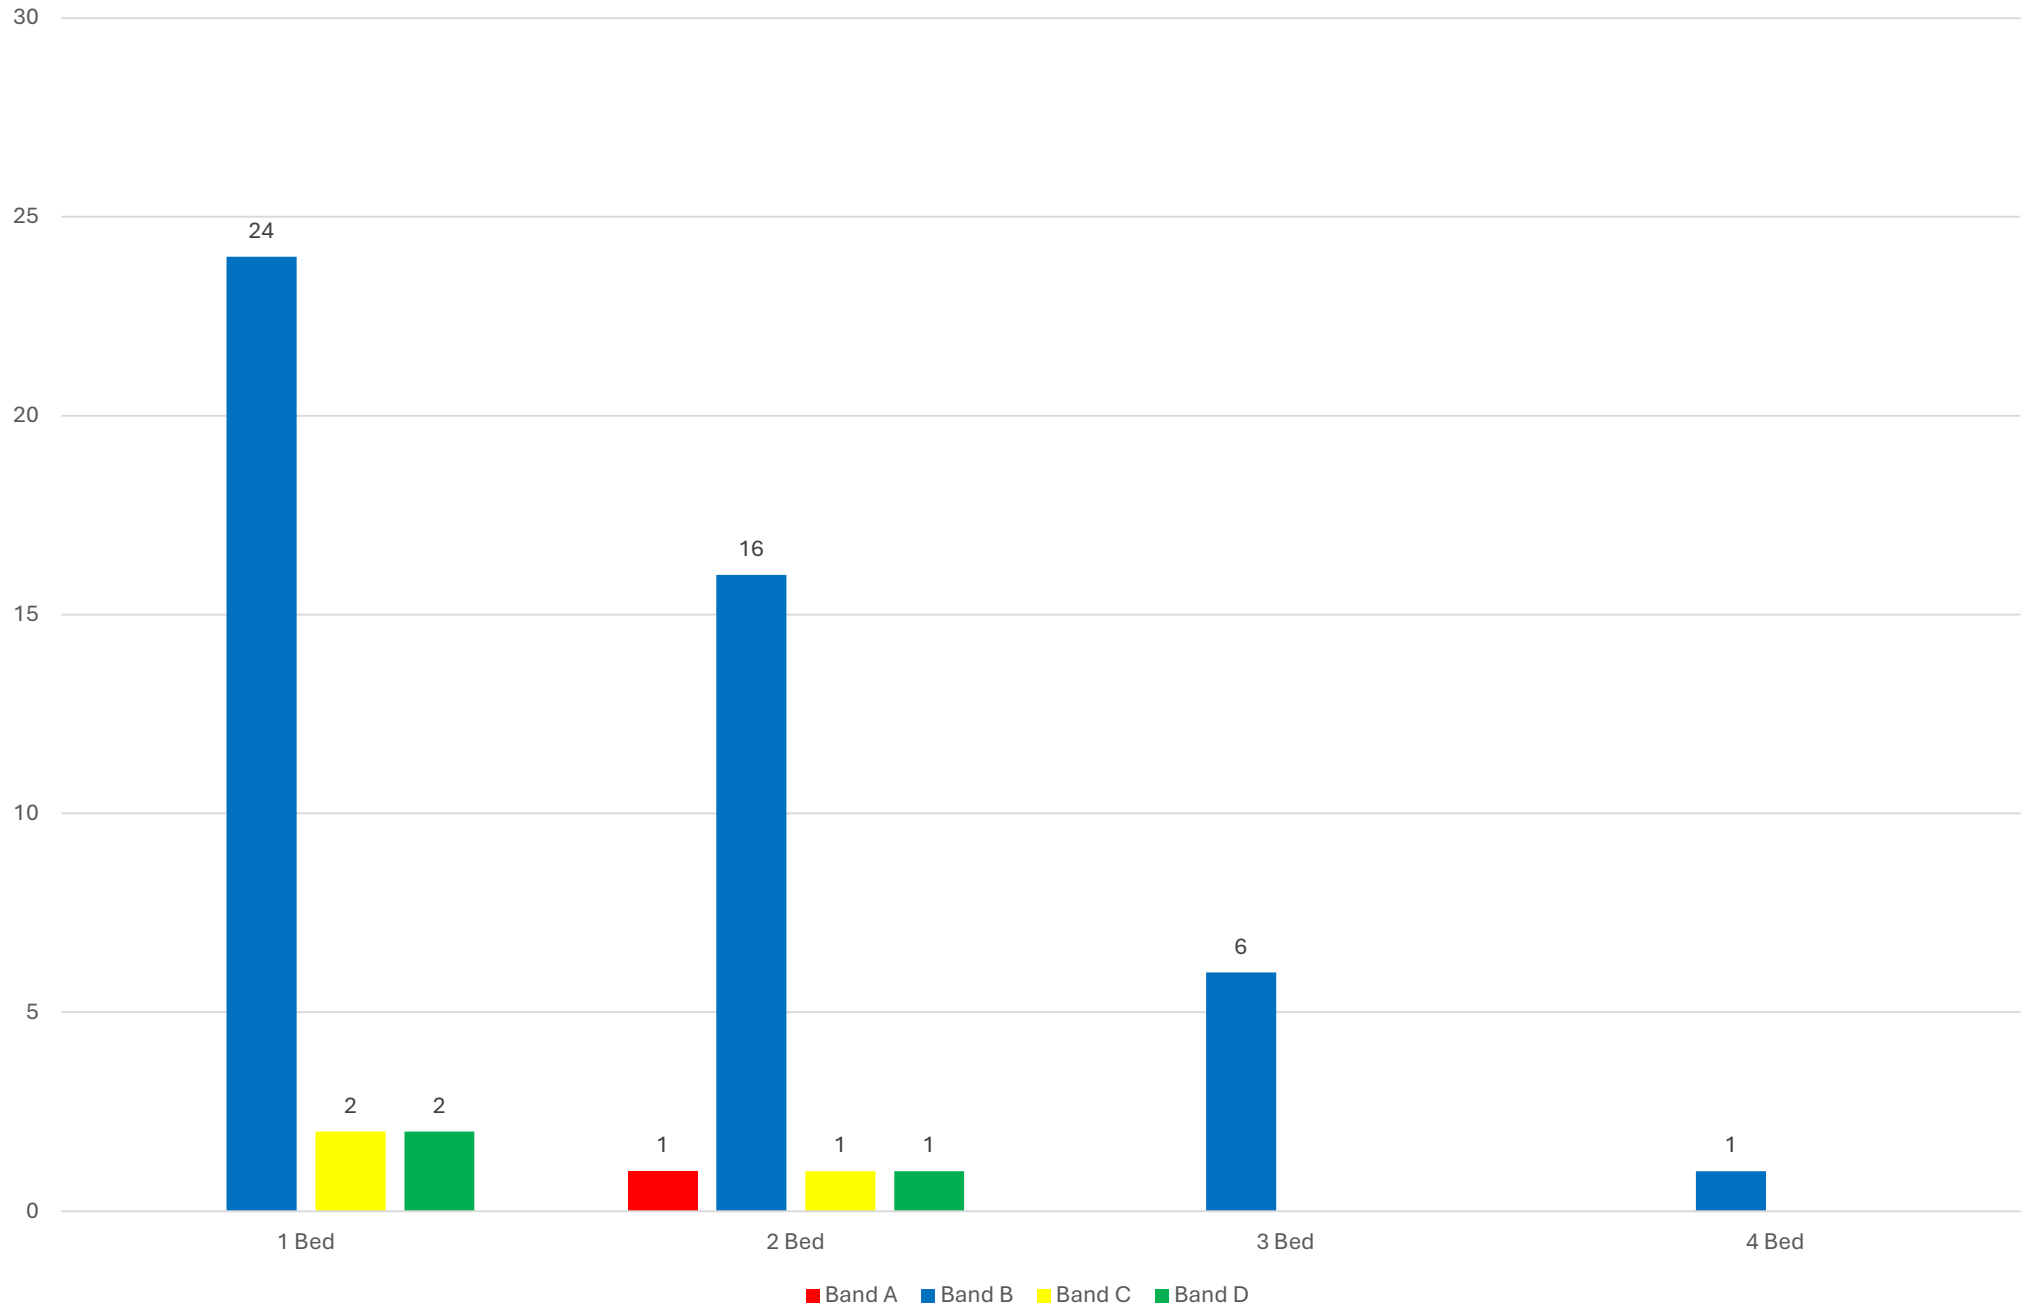

Let Date	Number of Bedrooms	Property Type	Accessibility	Sheltered	Address	Area	Band Let To	Band Start Date	Number of Bids	Bid Position	Direct Let
24-Feb-25	1	Flat	5-General Needs	N	Salisbury Avenue	TBY_Torquay	Band B	01-Nov-21	131	3	N
25-Feb-25	1	Flat	5-General Needs	N	Braddons Street	TBY_Torquay	Band B	01-Mar-22	204	5	N
27-Feb-25	1	Flat	4-Max 3 Steps	Y	Kenneth Court	TBY_Torquay	Band B	11-Aug-23	46	2	N
28-Feb-25	3	House	5-General Needs	N	Barton Close	TBY_Paignton	Band B	08-Jan-25	1	1	Y
04-Mar-25	2	Flat	5-General Needs	N	Lichfield Avenue	TBY_Torquay	Band B	11-Sep-24	37	5	N
06-Mar-25	1	Flat	5-General Needs	N	Queen Elizabeth Drive	TBY_Paignton	Band B	28-Oct-20	126	1	N
07-Mar-25	2	Flat	5-General Needs	N	Tor Square House	TBY_Torquay	Band B	26-Feb-24	83	3	N
10-Mar-25	2	House	5-General Needs	N	Longstone Road	TBY_Paignton	Band B	15-Mar-23	181	3	N
11-Mar-25	1	Flat	5-General Needs	N	Happaway Close	TBY_Torquay	Band B	05-Dec-23	136	7	N
11-Mar-25	2	Flat	5-General Needs	N	Lichfield Avenue	TBY_Torquay	Band B	13-Jun-24	49	5	N
12-Mar-25	1	Flat	5-General Needs	N	Hele Close	TBY_Torquay	Band B	15-Aug-21	114	3	N
21-Mar-25	3	House	4-Max 3 Steps	N	Halsteads Road	TBY_Torquay	Band B	26-Sep-24	151	16	N
21-Mar-25	2	Flat	5-General Needs	N	Chapel Court	TBY_Torquay	Band B	20-May-24	108	4	N
25-Mar-25	1	Flat	5-General Needs	N	Hill Park Road	TBY_Brixham	Band B	23-Feb-24	117	17	N
25-Mar-25	2	Flat	5-General Needs	Y	Arthington	TBY_Torquay	Band B	15-Aug-24	18	5	N
26-Mar-25	1	Flat	5-General Needs	N	Croft Court	TBY_Torquay	Band B	10-Apr-24	175	20	N
26-Mar-25	2	Flat	3-Step Free	N	Ramshill Road	TBY_Paignton	Band B	17-Apr-24	93	4	N
26-Mar-25	2	Flat	5-General Needs	N	Queensway	TBY_Torquay	Band B	20-May-24	106	3	N
27-Mar-25	3	House	5-General Needs	N	Corfe Crescent	TBY_Torquay	Band B	09-Jan-24	1	1	Y
27-Mar-25	2	House	5-General Needs	N	Rea Barn Road	TBY_Brixham	Band A	30-Dec-24	158	1	N
31-Mar-25	1	Flat	5-General Needs	N	Torwood Mount	TBY_Torquay	Band B	17-Oct-22	143	2	N
31-Mar-25	2	Flat	5-General Needs	N	Clarence House	TBY_Torquay	Band B	11-Jul-23	68	1	N

Number of Lets by Number of Bedrooms and Band