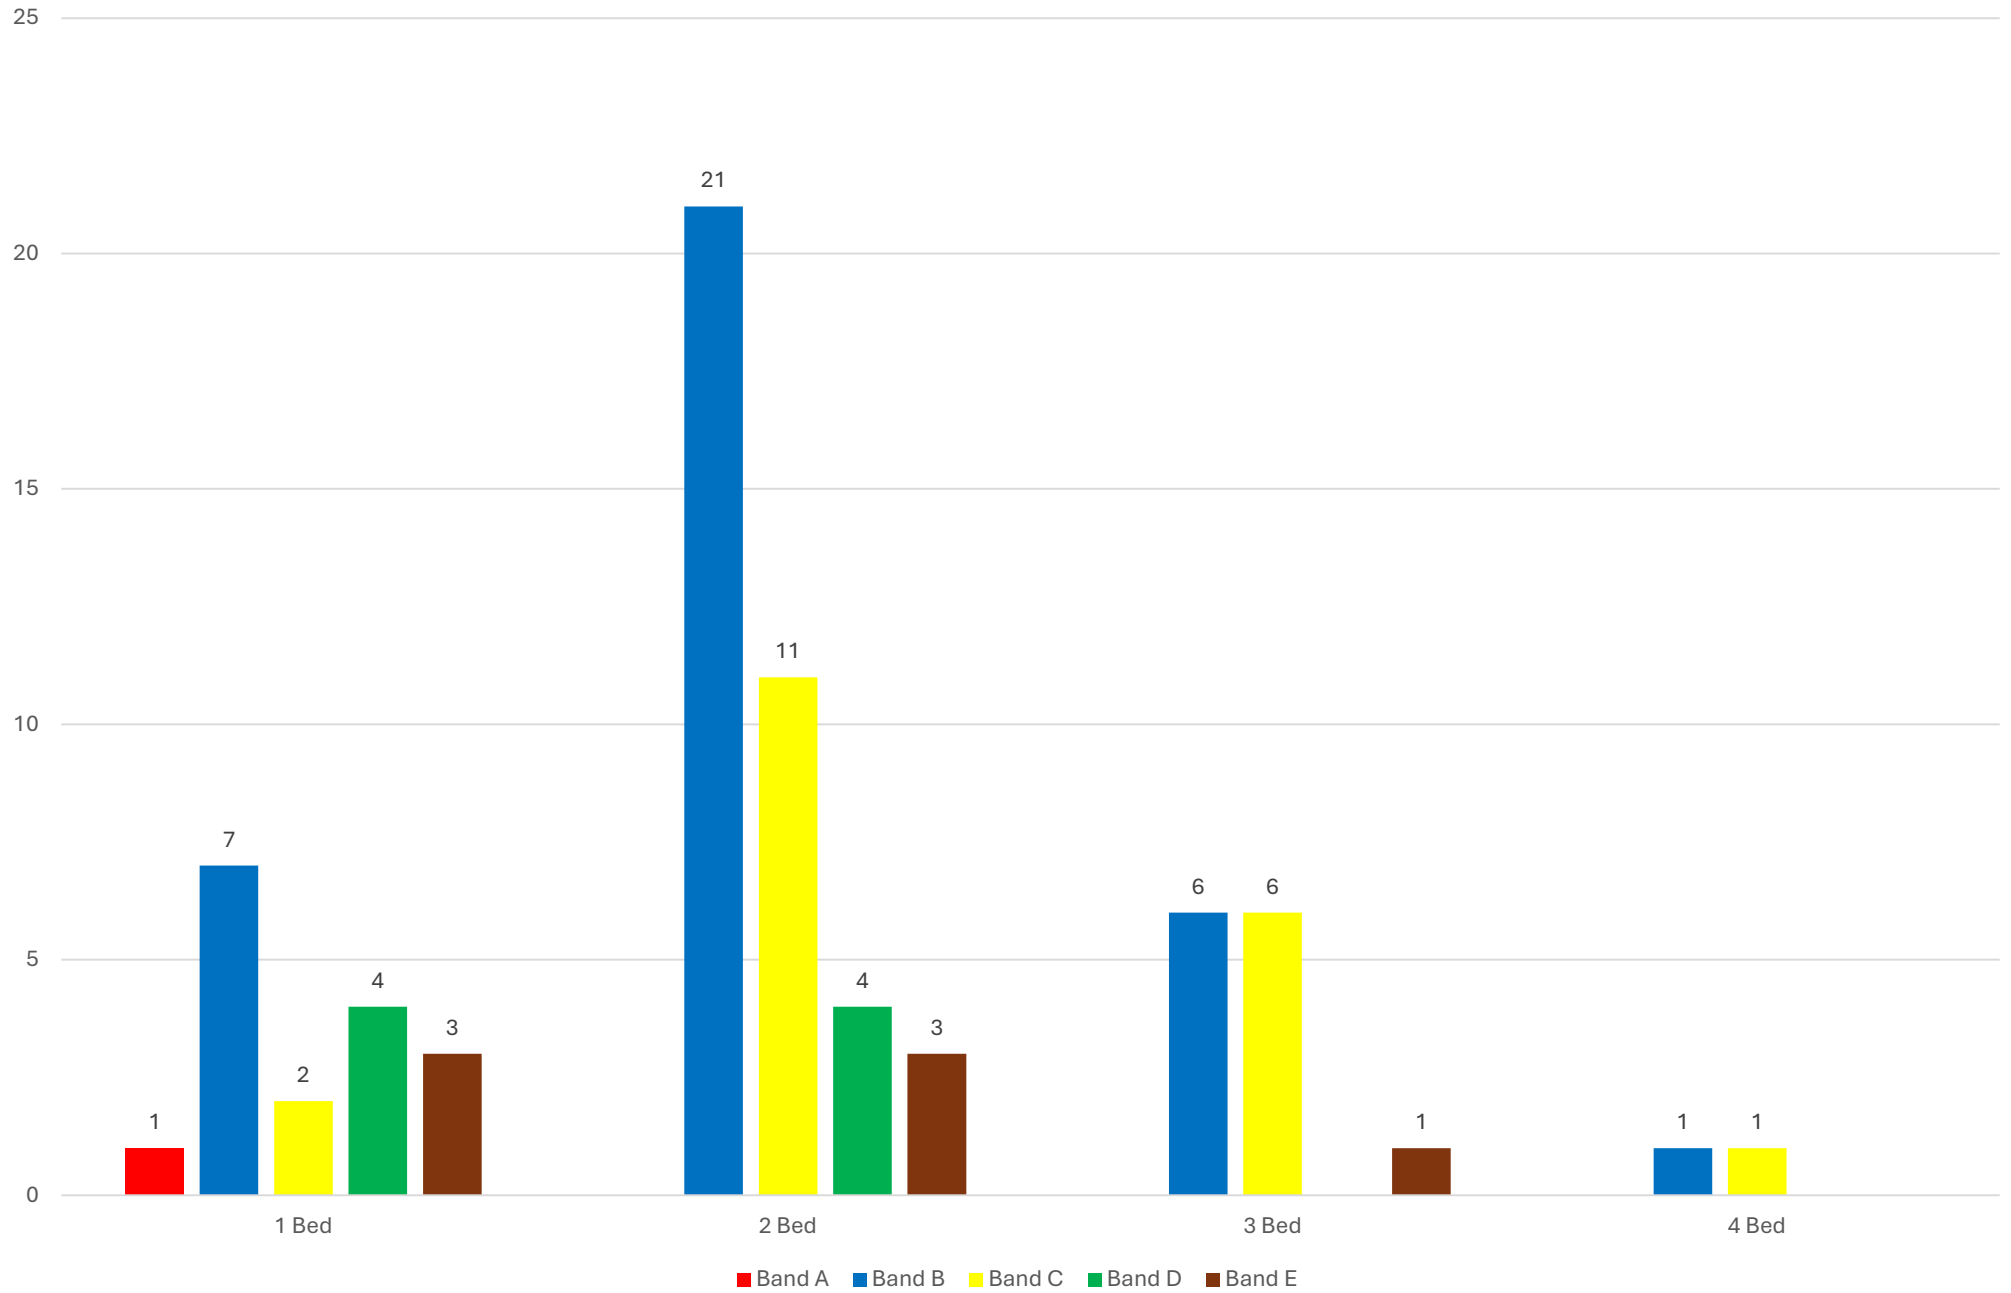

Let Date	Number of Bedrooms	Property Type	Accessibility	Sheltered	Address	Area	Band Let To	Band Start Date	Number of Bids	Bid Position	Direct Let
31-Mar-25	1	Flat	4-Max 3 Steps	N	Squares Quay	SH_Kingsbridge	Band D	02-May-24	30	13	N
31-Mar-25	1	Flat	4-Max 3 Steps	N	Shepherds Green	SH_South Brent	Band B	08-May-24	134	12	N
31-Mar-25	3	House	5-General Needs	N	Rose Way	SH_Sherford	Band B	04-Jul-24	205	20	N
31-Mar-25	2	Flat	5-General Needs	N	Sirocco Lane	SH_Sherford	Band C	12-Feb-25	99	68	N
31-Mar-25	3	House	5-General Needs	N	Trethewey Gardens	SH_Wotter	Band B	16-Jul-24	79	6	N
31-Mar-25	2	Flat	5-General Needs	N	170 Hercules Road	SH_Sherford	Band B	25-Apr-24	30	1	N

Number of Lets by Number of Bedrooms and Band