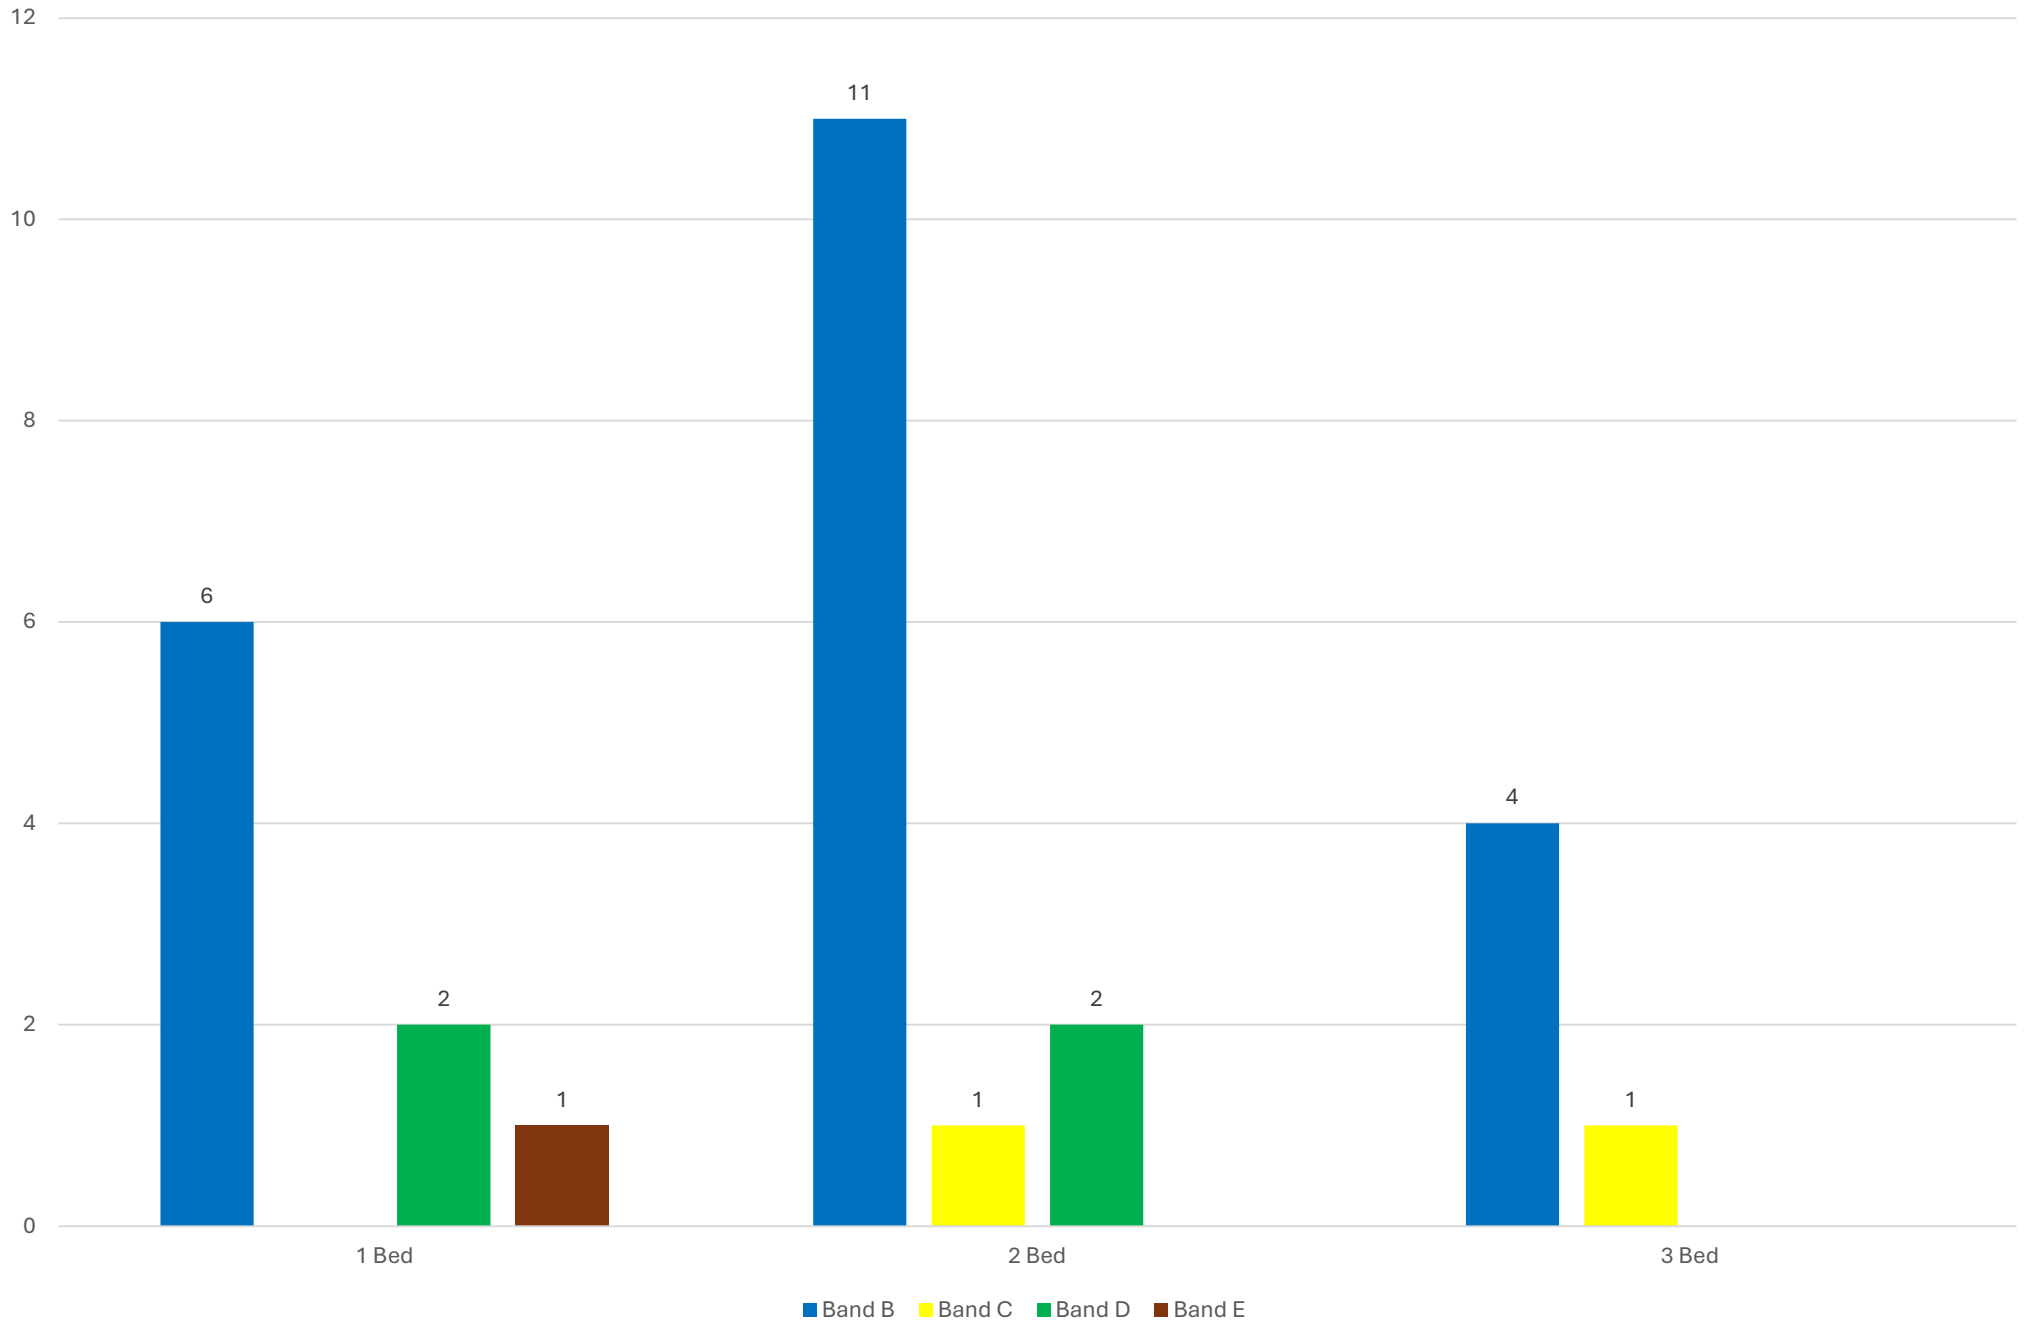

Let Date	Number of Bedrooms	Property Type	Accessibility	Sheltered	Address	Area	Band Let To	Band Start Date	Number of Bids	Bid Position	Direct Let
04-Dec-24	2	House	5-General Needs	N	Culverdale	SH_Totnes	Band B	13-May-24	88	6	N
06-Dec-24	3	House	5-General Needs	N	Zeus Avenue	SH_Sherford	Band B	25-Oct-23	102	6	N
06-Dec-24	1	Bungalow	5-General Needs	N	Hynetown	SH_Dartmouth	Band D	26-Mar-24	1	1	Y
10-Dec-24	2	House	5-General Needs	N	Chaffinch Close	SH_Sherford	Band B	25-Mar-21	241	6	N
16-Dec-24	3	House	5-General Needs	N	Elm Park	SH_Ivybridge	Band B	20-May-24	212	15	N
16-Dec-24	1	Bungalow	4-Max 3 Steps	Y	Yealm Park	SH_Yealmpton	Band B	16-Nov-23	59	3	N
17-Dec-24	1	Maisonette	4-Max 3 Steps	Y	Redford Meadow	SH_Kingsbridge	Band E	26-Sep-23	16	14	N
18-Dec-24	1	Flat	5-General Needs	N	The London Court	SH_Ivybridge	Band D	21-Dec-22	63	27	N
20-Dec-24	3	House	5-General Needs	N	Sirocco Lane	SH_Sherford	Band B	17-Dec-23	222	17	N
23-Dec-24	3	House	5-General Needs	N	Silver Stream Way	SH_Brixton	Band C	03-Apr-23	157	70	N
23-Dec-24	1	Bungalow	5-General Needs	N	Woodlands Close	SH_Churchstow	Band B	10-Sep-24	157	32	N
24-Dec-24	2	House	5-General Needs	N	Sirocco Lane	SH_Sherford	Band B	02-Jul-24	159	30	N
24-Dec-24	2	House	5-General Needs	N	Sirocco Lane	SH_Sherford	Band B	06-Nov-19	169	6	N
02-Jan-25	2	Flat	5-General Needs	N	Coronation Road	SH_Kingsbridge	Band B	04-Apr-24	47	4	N
03-Jan-25	2	Bungalow	3-Step Free	N	Kitley View	SH_Brixton	Band B	09-May-19	83	4	N
06-Jan-25	2	House	5-General Needs	N	Blacklands	SH_Sparkwell	Band B	17-Sep-24	144	22	N
10-Jan-25	2	Flat	3-Step Free	N	Courtlage Walk	SH_Kingsbridge	Band C	07-Sep-22	18	5	N
20-Jan-25	1	Flat	5-General Needs	N	Jubilee Close	SH_Dartmouth	Band B	26-Feb-24	103	9	N
20-Jan-25	3	House	5-General Needs	N	Sirocco Lane	SH_Sherford	Band B	06-Aug-24	219	45	N
20-Jan-25	1	Flat	4-Max 3 Steps	Y	Venn Court	SH_Brixton	Band B	17-May-23	30	1	N
21-Jan-25	2	Bungalow	3-Step Free	N	Weston Court	SH_Berry Pomeroy	Band B	24-Apr-19	64	3	N
22-Jan-25	2	House	5-General Needs	N	Bowdens Park	SH_Ivybridge	Band B	21-May-24	146	11	N
24-Jan-25	2	Flat	3-Step Free	N	Jacks Close	SH_Berry Pomeroy	Band D	15-May-24	1	1	Y
24-Jan-25	1	Flat	5-General Needs	N	Heath Court	SH_Totnes	Band B	25-Jun-24	1	1	Y
24-Jan-25	2	Bungalow	4-Max 3 Steps	N	Baileys Meadow	SH_Stoke Fleming	Band D	31-May-23	90	50	N
29-Jan-25	2	House		N	Tappers Lane	SH_Yealmpton	Band B	22-May-24	123	16	N
29-Jan-25	2	House	5-General Needs	N	Hockey Fields	SH_Stoke Fleming	Band B	25-Jun-24	82	7	N
31-Jan-25	1	Maisonette	5-General Needs	Y	Waterside House	SH_Ivybridge	Band B	06-Oct-19	15	1	N

Number of Lets by Number of Bedrooms and Band