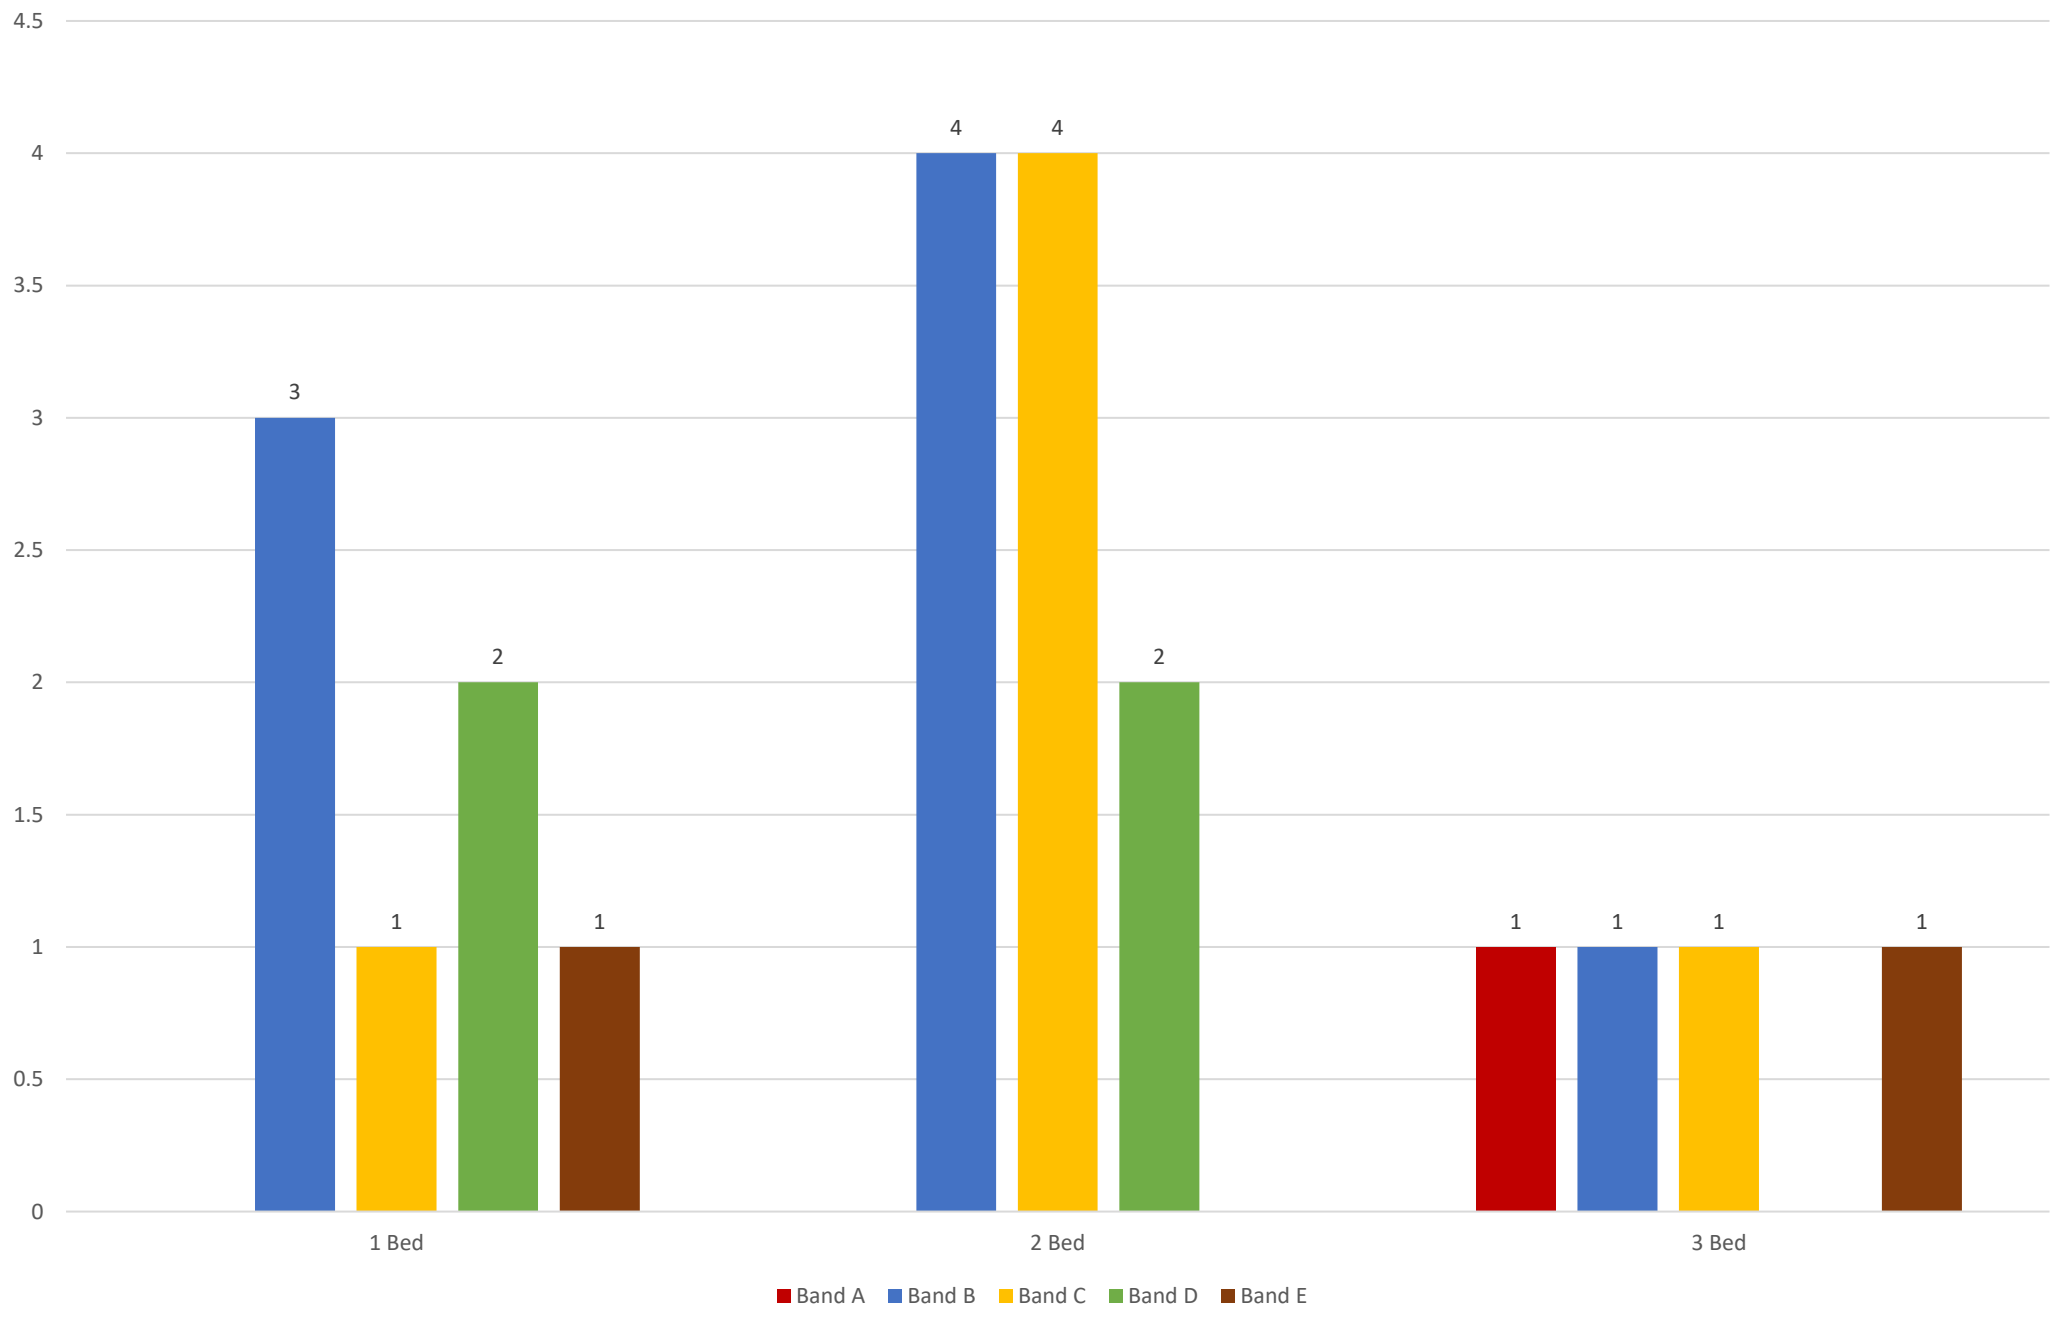

Let Date	Number of Bedrooms	Property Type	Accessibility	Sheltered	Address	Area	Band Let To	Band Start Date	Number of Bids	Bid Position	Direct let
05-Dec-23	2	Flat	5-General Needs	N	2 Violet Drive	SH_Dartmouth	Band C	11-Jan-22	16	2	N
06-Dec-23	1	Bungalow	5-General Needs	N	Hayes Close	SH_Berry Pomeroy	Band B	06-Jan-23	1	1	Y
07-Dec-23	2	Flat	5-General Needs	N	2 Violet Drive	SH_Dartmouth	Band C	15-May-23	20	2	N
18-Dec-23	1	Flat	5-General Needs	Y	Waterside House	SH_Ivybridge	Band E	01-May-23	18	17	N
18-Dec-23	1	Flat	5-General Needs	N	Home Meadow	SH_Totnes	Band D	18-Aug-23	23	14	N
18-Dec-23	3	House	5-General Needs	N	Primrose Drive	SH_Sherford	Band A	29-Nov-23	178	1	N
21-Dec-23	2	House	5-General Needs	N	Bowdens Park	SH_Ivybridge	Band B	17-May-23	173	16	N
27-Dec-23	2	Flat	5-General Needs	N	Sawmill Close	SH_Totnes	Band B	31-Jul-23	48	3	N
09-Jan-24	2	House	5-General Needs	N	Cross Park	SH_Ivybridge	Band D	15-Dec-21	173	99	N
09-Jan-24	1	Flat	4-Max 3 Steps	Y	Churchill Court	SH_Dartmouth	Band D	06-Mar-23	14	7	N
11-Jan-24	2	House	5-General Needs	N	Dittisham	SH_Dittisham	Band C	15-Aug-23	71	30	N
11-Jan-24	1	Flat	5-General Needs	N	Elm Park	SH_Ivybridge	Band B	25-Oct-22	146	8	N
15-Jan-24	2	House	5-General Needs	N	Perseus Crescent	SH_Sherford	Band B	30-Aug-23	142	23	N
16-Jan-24	3	House	5-General Needs	N	Tappers Lane	SH_Yealmpton	Band B	24-Apr-23	156	13	N
16-Jan-24	2	Flat	5-General Needs	N	School Court	SH_Dartmouth	Band C	30-Aug-23	15	8	N
16-Jan-24	3	House	5-General Needs	N	Swallowfields	SH_Totnes	Band E	09-Sep-22	1	1	Y
20-Jan-24	1	Flat	5-General Needs	Y	Holdsworth House	SH_Dartmouth	Band B	15-Oct-23	1	1	Y
23-Jan-24	2	House	5-General Needs	N	Lister Way	SH_Totnes	Band D	30-Oct-23	1	1	Y
29-Jan-24	2	Bungalow	5-General Needs	N	Chapel Fields	SH_South Brent	Band B	20-May-22	51	1	N
29-Jan-24	3	House	5-General Needs	N	Hockey Fields	SH_Stoke Fleming	Band C	16-Jun-22	113	30	N
31-Jan-24	1	Flat	5-General Needs	Y	Kings Quay House	SH_Dartmouth	Band C	11-May-23	22	6	N

Number of lets by Number of Bedroom and Band