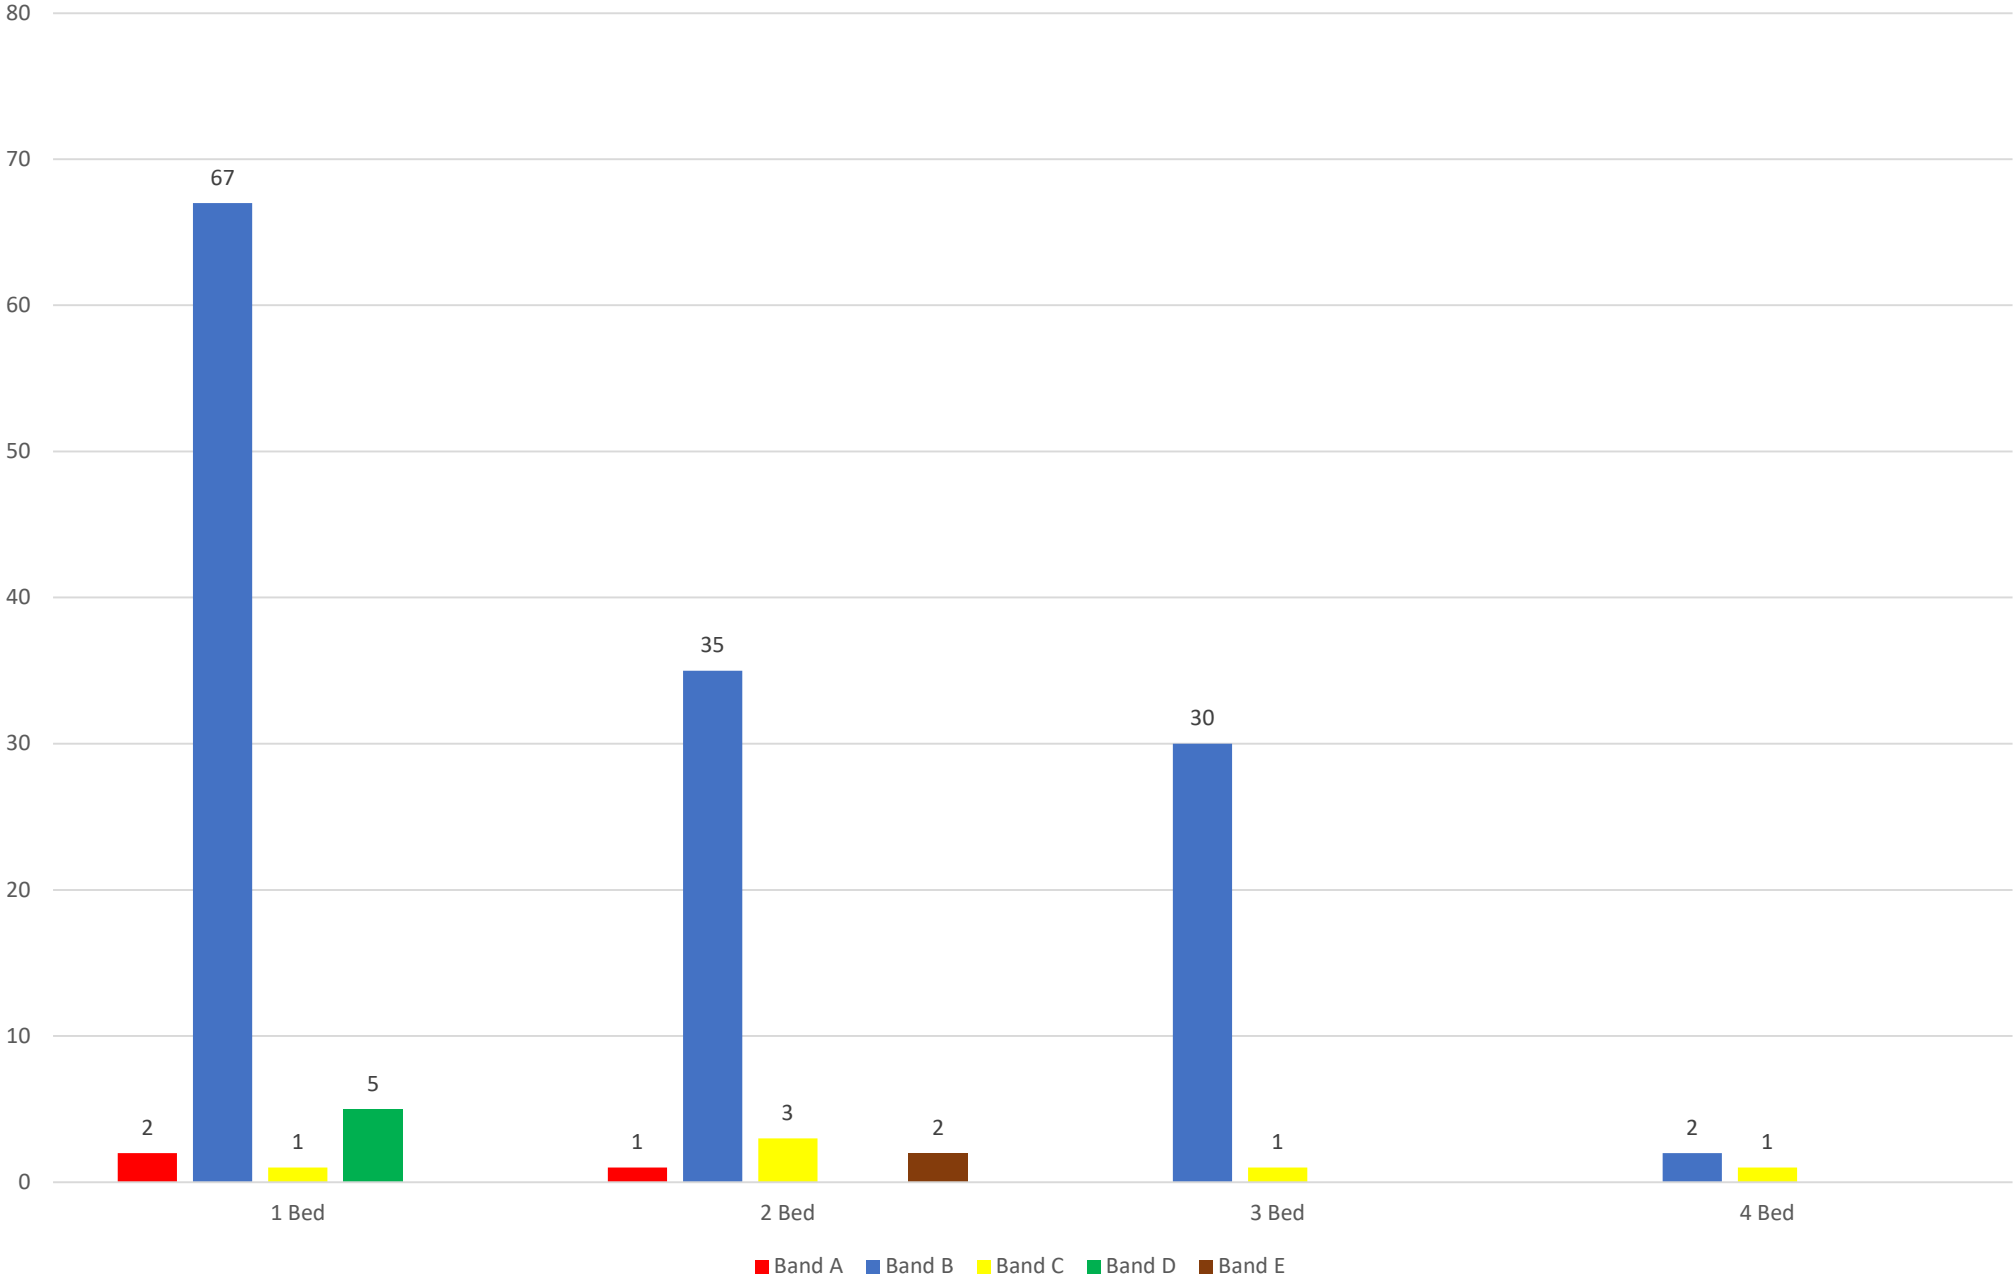

Let Date	Number of Bedrooms	Property Type	Accessibility	Sheltered	Address	Area	Band Let To	Band Start Date	Number of Bids	Bid Position	Direct Let
27-Nov-24	1	Flat	5-General Needs	N	Boscastle Gardens	PLY_Manadon	Band B	24-Nov-22	440	8	N
27-Nov-24	1	Bungalow	5-General Needs	N	Pennycross	PLY_Beacon Park & Pennycross	Band B	16-Sep-24	1	1	Y
27-Nov-24	1	Bungalow	5-General Needs	N	Chard Road	PLY_St Budeaux	Band B	21-Feb-24	116	11	N
27-Nov-24	1	Bungalow	4-Max 3 Steps	Y	Pendeen Close	PLY_Southway	Band A	19-Sep-24	165	2	N
27-Nov-24	3	House	5-General Needs	N	Stour Close	PLY_Eggbuckland	Band B	16-Feb-23	418	1	N
27-Nov-24	2	House	5-General Needs	N	Wilmot Gardens	PLY_Crownhill	Band B	30-Nov-23	569	21	N
28-Nov-24	2	House	5-General Needs	N	Pear Lane	PLY_Plympton St Maurice	Band B	14-May-24	653	82	N

Number of Lets by Number of Bedrooms and Band