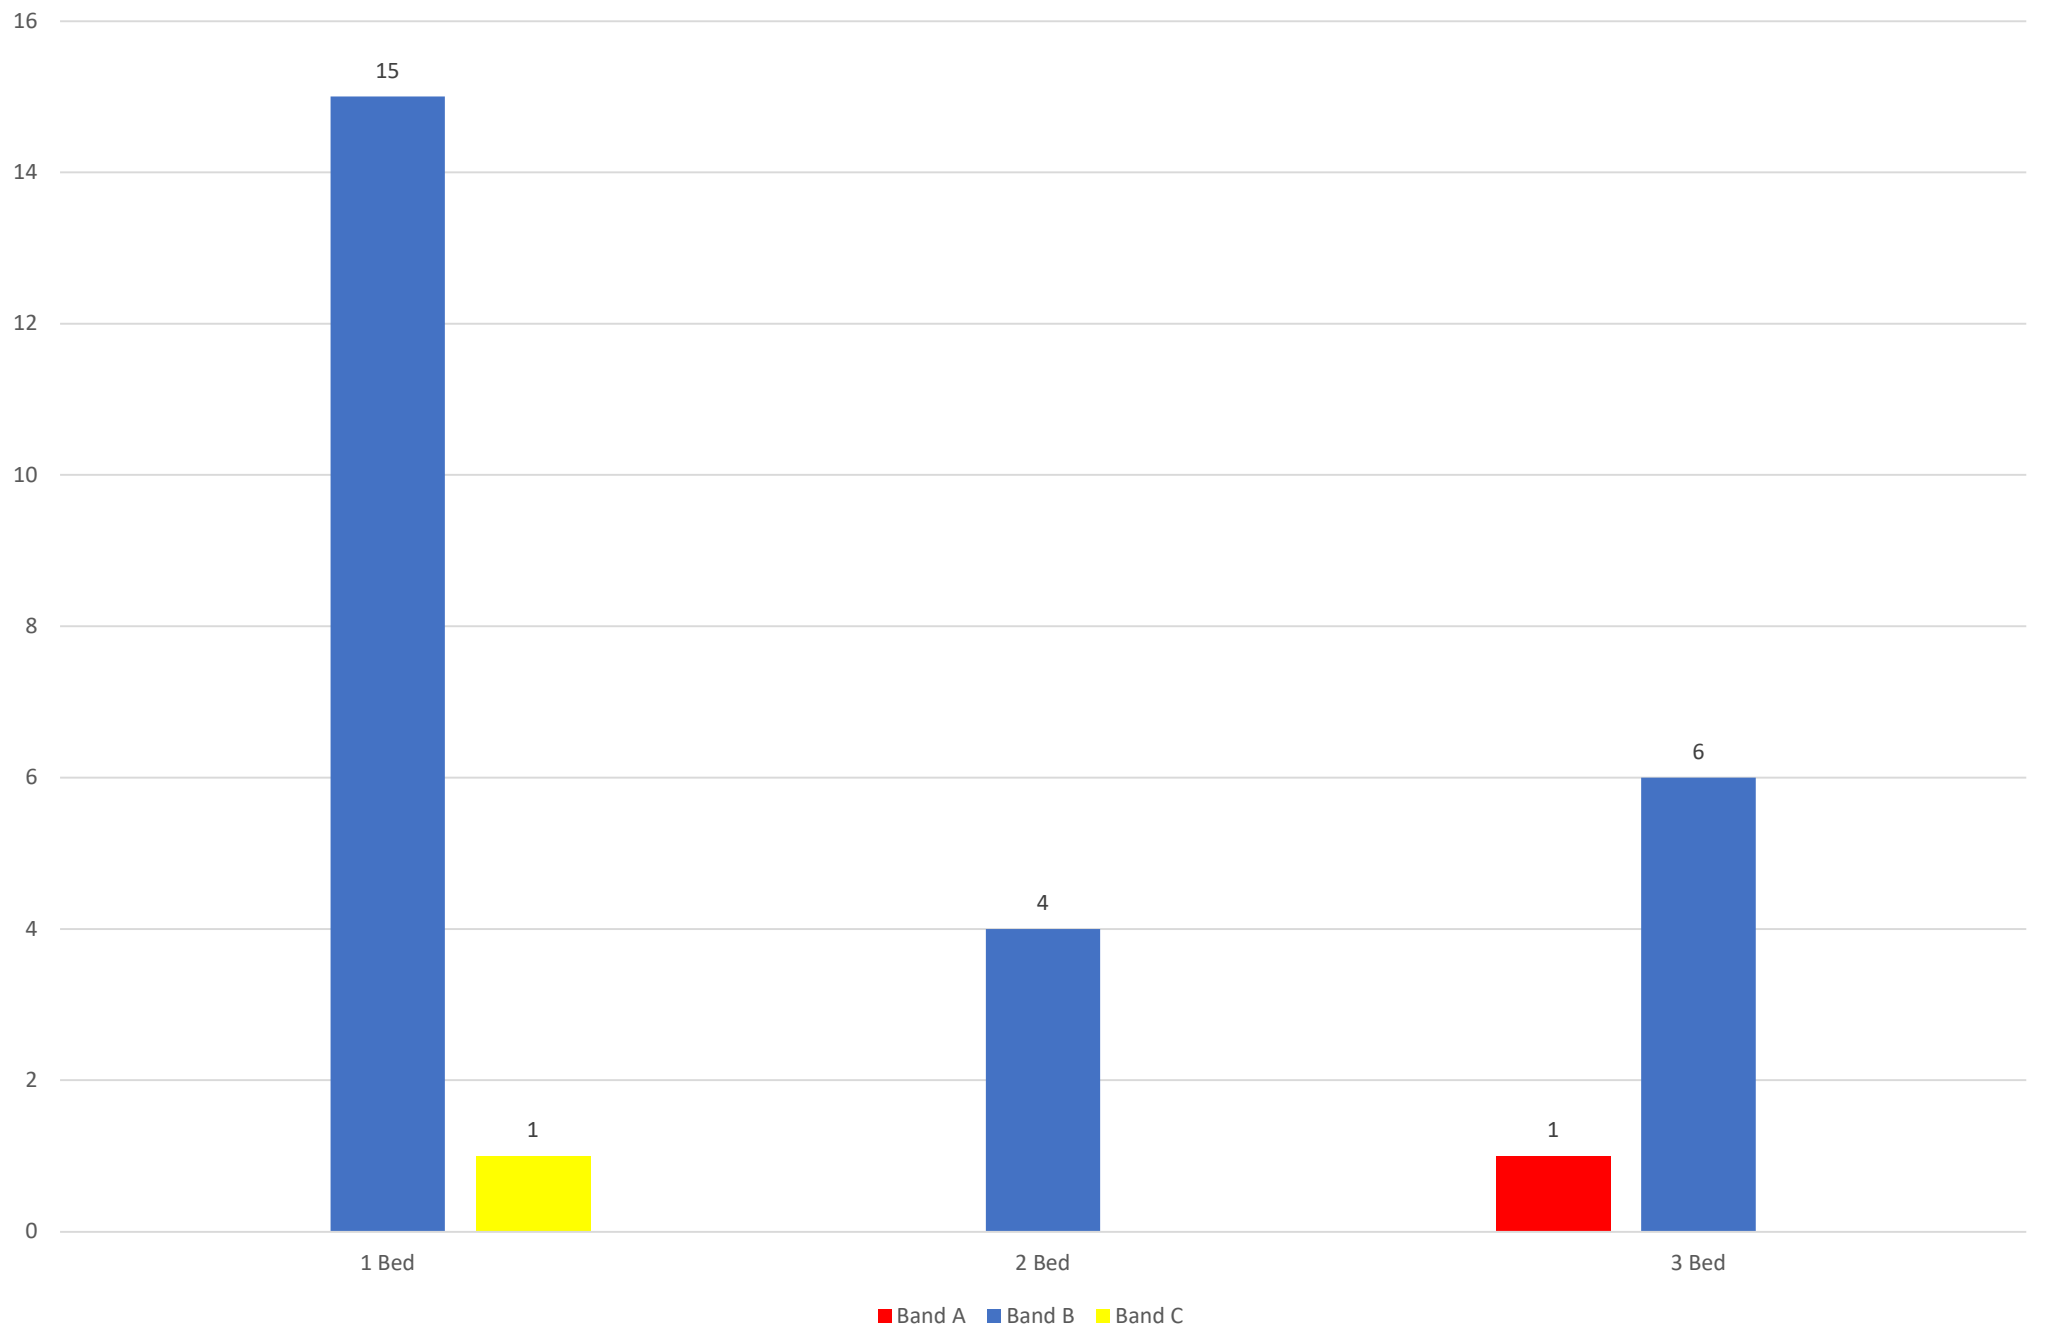

Let Date	Number of Bedrooms	Property Type	Accessibility	Sheltered	Address	Area	Band Let To	Band Start Date	Number of Bids	Bid Position	Direct Let
03-Jun-24	3	House	5-General Needs	N	Bowering Court	ND_Barnstaple	Band B	15-Sep-23	76	6	N
04-Jun-24	1	Maisonette	5-General Needs	N	Oak Meadow	ND_South Molton	Band B	08-Mar-23	138	18	N
11-Jun-24	3	House	5-General Needs	N	Gould Road	ND_Barnstaple	Band A	15-Mar-23	98	1	N
11-Jun-24	2	House	5-General Needs	N	Prudence Court	ND_Fremington	Band B	26-Sep-22	170	1	N
11-Jun-24	2	Bungalow	3-Step Free	N	Thornlea Avenue	ND_Fremington	Band B	07-Mar-23	81	3	N
11-Jun-24	1	House	5-General Needs	N	Prudence Court	ND_Fremington	Band B	14-Sep-22	232	14	N
12-Jun-24	3	House	5-General Needs	N	Oliver Road	ND_Barnstaple	Band B	08-Jan-24	120	15	N
12-Jun-24	2	Flat	5-General Needs	N	Harman Court	ND_Barnstaple	Band B	04-Jul-23	89	4	N
12-Jun-24	3	House	5-General Needs	N	Poltimore Lawn	ND_Barnstaple	Band B	26-Oct-23	105	2	N
12-Jun-24	1	Bungalow	3-Step Free	Y	East Close	ND_Witheridge	Band C	10-Jan-24	94	16	N
13-Jun-24	1	Maisonette	5-General Needs	N	Stove Road	ND_Barnstaple	Band B	17-Dec-21	205	7	N
02-Jul-24	1	Bungalow	3-Step Free	N	Park Villas	ND_Bishop's Tawton	Band B	07-Sep-23	167	17	N
02-Jul-24	1	Flat	4-Max 3 Steps	Y	Trouville	ND_Barnstaple	Band B	06-Dec-23	85	14	N
02-Jul-24	1	Flat	3-Step Free	Y	Medard House	ND_Barnstaple	Band B	21-Feb-24	36	7	N
03-Jul-24	1	Flat	5-General Needs	N	Magdalene Way	ND_South Molton	Band B	03-Jul-23	100	13	N
03-Jul-24	1	Maisonette	5-General Needs	N	Belle Meadow Court	ND_Barnstaple	Band B	02-Dec-23	138	26	N
09-Jul-24	1	Bungalow	4-Max 3 Steps	N	Balls Corner	ND_Burrington	Band B	07-Sep-21	126	3	N
16-Jul-24	3	House	5-General Needs	N	Frankmarsh Park	ND_Barnstaple	Band B	26-Apr-23	104	1	N
16-Jul-24	3	House	5-General Needs	N	Woodville Estate	ND_Fremington	Band B	08-Jan-24	134	10	N
16-Jul-24	1	Bungalow	3-Step Free	N	Park Villas	ND_Bishop's Tawton	Band B	16-Feb-24	117	15	N
18-Jul-24	3	House	5-General Needs	N	Woodville Estate	ND_Barnstaple	Band B	01-Feb-24	1	1	Y
18-Jul-24	1	House	5-General Needs	N	Osborne Gardens	ND_Barnstaple	Band B	29-Jun-23	1	1	Y
18-Jul-24	1	Flat	5-General Needs	N	Beaufort Walk	ND_Barnstaple	Band B	29-Apr-24	1	1	Y
25-Jul-24	1	Flat	4-Max 3 Steps	N	Heppenstall Road	ND_Barnstaple	Band B	30-Jun-23	206	28	N
29-Jul-24	1	Flat	5-General Needs	N	Valley Close	ND_Barnstaple	Band B	18-Oct-23	150	20	N
29-Jul-24	1	Flat	3-Step Free	Y	Magdalene Lawn	ND_Barnstaple	Band B	01-Jun-23	47	4	N
30-Jul-24	2	Flat	4-Max 3 Steps	N	East Park Rd	ND_Barnstaple	Band B	27-Feb-24	75	18	N

Number of Lets by Number of Bedrooms and Band