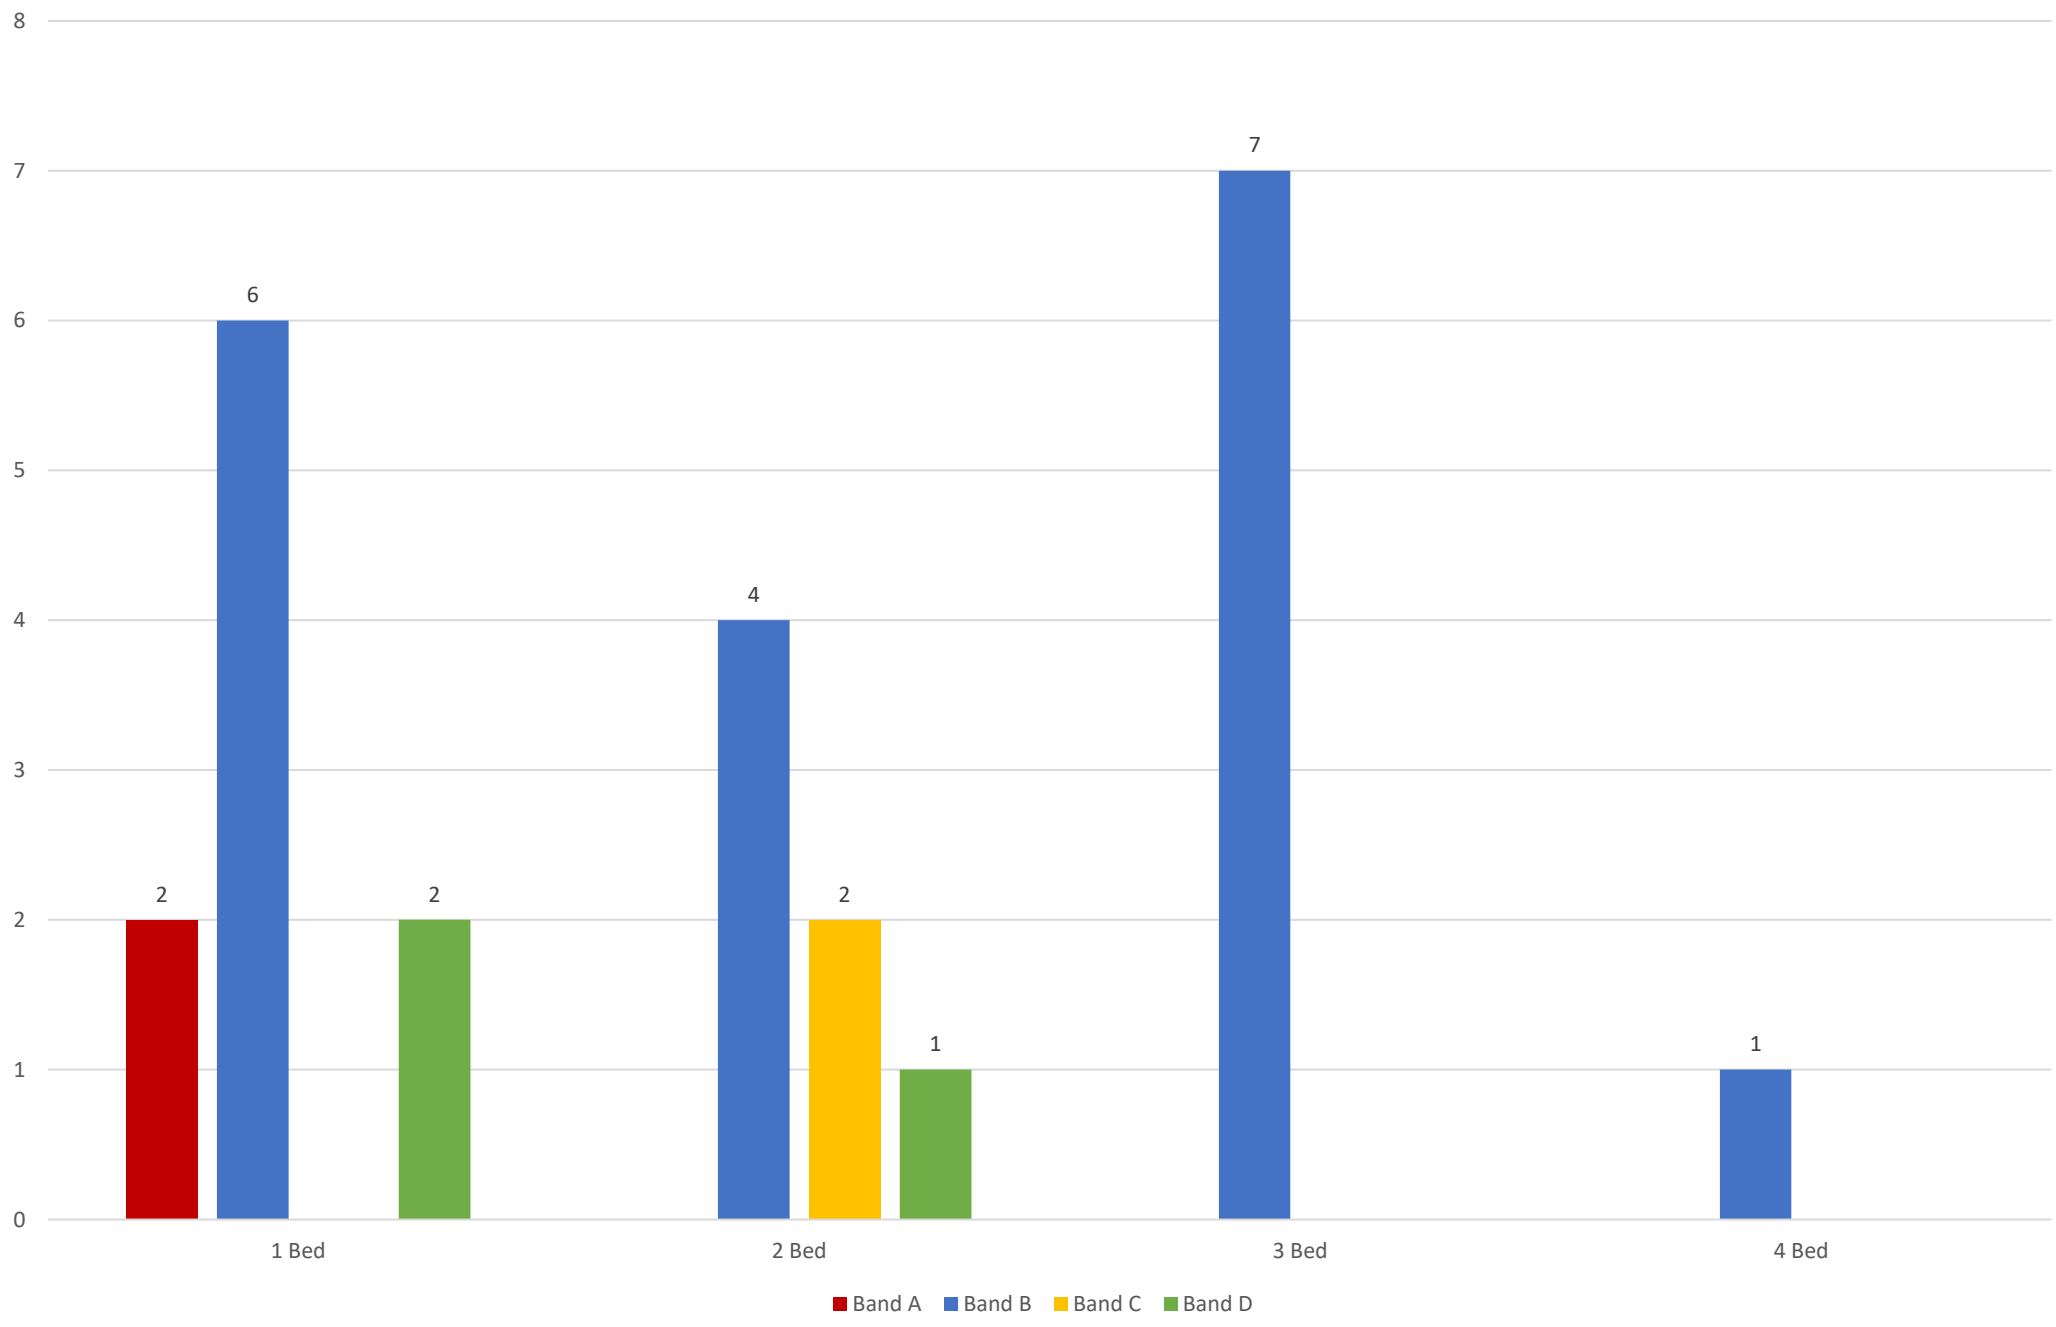

Let Date	Number of Bedrooms	Property Type	Accessibility	Sheltered	Address	Area	Band Let To	Band Start Date	Number of Bids	Bid Position	Direct let
05-Dec-23	1	Bungalow	5-General Needs	Y	Pilton Lawn	ND_Barnstaple	Band B	17-Feb-23	423	46	N
08-Dec-23	2	House	5-General Needs	N	Park Villas	ND_Bishop's Tawton	Band B	14-Nov-22	112	3	N
08-Dec-23	3	House	5-General Needs	N	Burnside Road	ND_Ilfracombe	Band B	04-May-22	124	1	N
12-Dec-23	1	Flat	3-Step Free	Y	Wilder Park	ND_Ilfracombe	Band B	03-Aug-23	60	9	N
12-Dec-23	2	House	5-General Needs	N	West Rock Drive	ND_Bishop's Nympton	Band C	17-Jun-21	157	37	N
13-Dec-23	2	Flat	4-Max 3 Steps	N	North Green	ND_Barnstaple	Band B	26-Jul-23	105	17	N
19-Dec-23	1	Flat	5-General Needs	Y	Lewis Court	ND_Ilfracombe	Band D	19-Apr-23	40	17	N
19-Dec-23	3	House	5-General Needs	N	Westaway Heights	ND_Barnstaple	Band B	16-Jun-23	224	15	N
19-Dec-23	3	House	5-General Needs	N	Lethaby Road	ND_Barnstaple	Band B	16-Jun-23	112	9	N
03-Jan-24	1	Flat	5-General Needs	N	The Hermitage	ND_Ilfracombe	Band B	16-Mar-23	99	18	N
08-Jan-24	1	Maisonette	3-Step Free	N	Tawcroft Way	ND_Barnstaple	Band A	20-Nov-23	232	1	N
08-Jan-24	4	House	5-General Needs	N	Tawcroft Way	ND_Tawstock	Band B	23-Apr-21	264	4	N
08-Jan-24	3	House	5-General Needs	N	Blakewell	ND_Tawstock	Band B	05-Jun-23	217	8	N
08-Jan-24	2	Flat	5-General Needs	N	Tewsley Close	ND_Fremington	Band D	14-Jun-23	113	71	N
08-Jan-24	2	Bungalow	4-Max 3 Steps	N	Kingsway	ND_South Molton	Band B	02-Mar-22	95	5	N
10-Jan-24	2	Flat	5-General Needs	N	Forches Avenue	ND_Barnstaple	Band C	07-Jan-22	59	17	N
10-Jan-24	3	House	5-General Needs	N	Frankmarsh Park	ND_Barnstaple	Band B	13-Mar-23	108	1	N
10-Jan-24	1	Bungalow	4-Max 3 Steps	N	Tewsley Close	ND_Fremington	Band B	04-Sep-23	126	19	N
22-Jan-24	2	Flat	5-General Needs	N	Goodleigh View	ND_Barnstaple	Band B	09-Jun-23	76	4	N
22-Jan-24	1	Flat	5-General Needs	Y	Jubilee Close	ND_Ilfracombe	Band D	24-Aug-23	32	13	N
22-Jan-24	1	Bungalow	3-Step Free	N	Wilkey Close	ND_Barnstaple	Band A	14-Sep-23	135	1	N
29-Jan-24	3	House	5-General Needs	N	Jubilee Gardens	ND_North Molton	Band B	24-Oct-23	116	17	N
29-Jan-24	1	Flat	4-Max 3 Steps	N	Barn Park	ND_Heanton Punchardon	Band B	11-Jul-23	134	29	N
29-Jan-24	3	House	5-General Needs	N	Miller Crescent	ND_Barnstaple	Band B	26-Jun-23	139	12	N
29-Jan-24	1	Flat	3-Step Free	Y	Magdalene Lawn	ND_Barnstaple	Band B	15-Sep-23	34	4	N

Number of lets by Number of Bedroom and Band