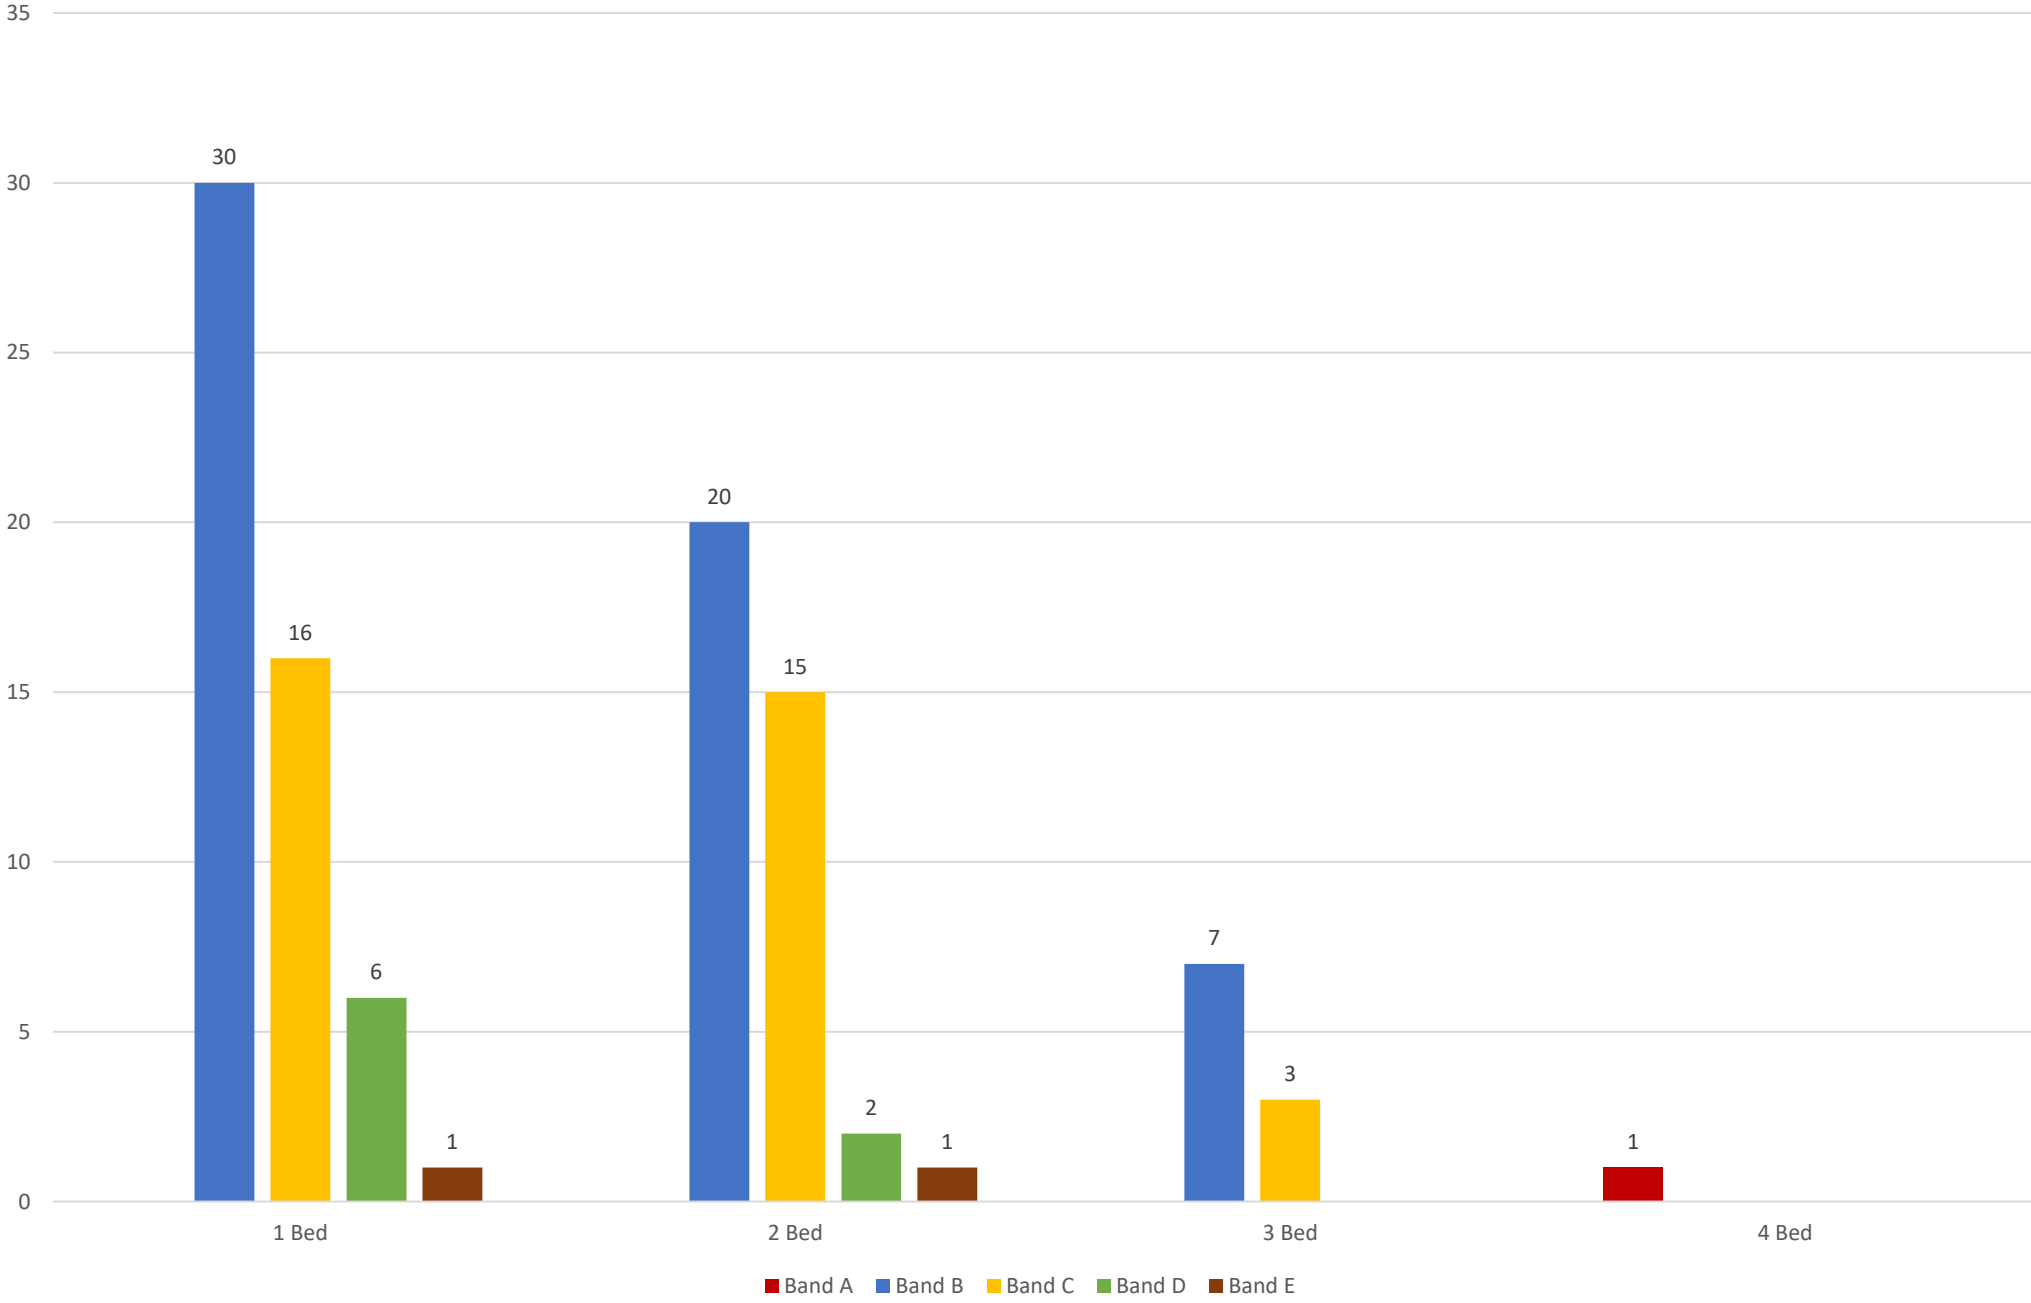

Let Date	Number of Bedrooms	Property Type	Accessibility	Sheltered	Address	Area	Band of Successful Applicant	Band Start Date	Number of Bids	Bid Position	Direct Let
19-Jul-23	1	Flat	5-General Needs	N	Globefield	Exeter	Band B	28-Jul-21	27	1	N
19-Jul-23	3	Maisonette	5-General Needs	N	Lancelot Road	Exeter	Band C	10-Jul-19	48	9	N
20-Jul-23	1	Flat	5-General Needs	N	Ashmore Court	Exeter	Band C	07-Feb-22	162	24	N
21-Jul-23	1	Flat	5-General Needs	N	Prospect Place	Exeter	Band D	06-Feb-14	249	50	N
21-Jul-23	2	Flat	4-Max 3 Steps	N	Tristan Close	Exeter	Band C	29-Aug-22	15	4	N
24-Jul-23	1	Flat	5-General Needs	N	Redlands Close	Exeter	Band B	18-Oct-22	237	11	N
25-Jul-23	2	Flat	5-General Needs	N	Beacon Avenue	Exeter	Band C	15-Sep-22	36	6	N
26-Jul-23	2	Flat	5-General Needs	N	Brookway	Exeter	Band B	21-Mar-23	94	7	N
26-Jul-23	1	Flat	3-Step Free	Y	Faraday House	Exeter	Band C	22-Nov-21	32	7	N
27-Jul-23	2	Flat	5-General Needs	N	Merlin Crescent	Exeter	Band C	18-Apr-22	49	7	N
28-Jul-23	3	House	5-General Needs	N	Galahad Close	Exeter	Band B	03-Jun-22	197	13	N
31-Jul-23	2	Maisonette	5-General Needs	N	Leypark Road	Exeter	Band B	18-May-23	94	8	N
31-Jul-23	2	Flat	5-General Needs	N	Coburg Green	Exeter	Band B	21-Mar-23	60	2	N
31-Jul-23	2	Flat	5-General Needs	N	Beacon Lane	Exeter	Band C	27-Jun-22	71	9	N

Number of lets by Number of Bedrooms and Band