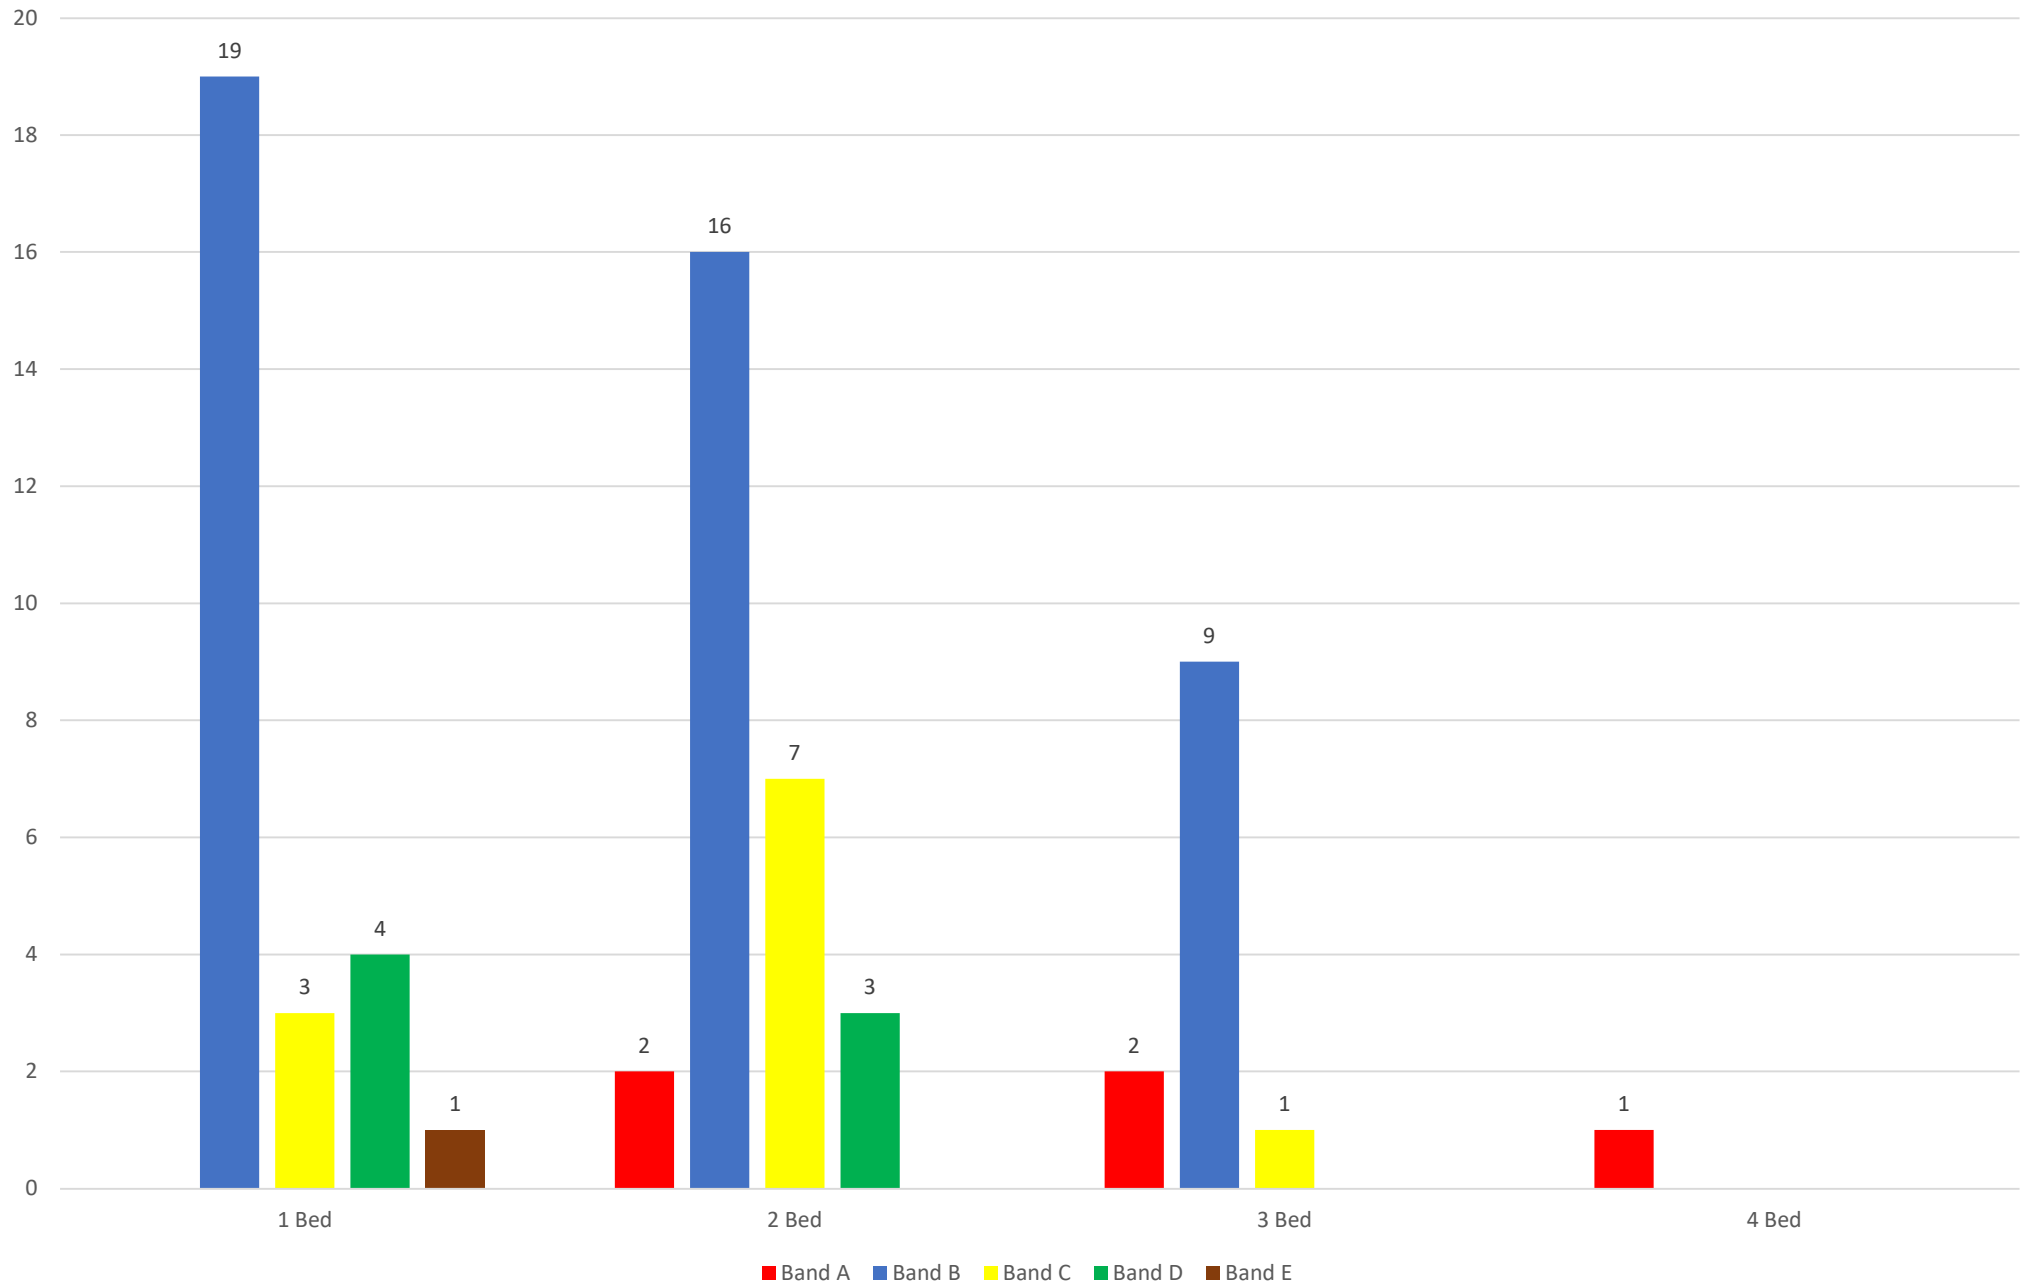

Let Date	Number of Bedrooms	Property Type	Accessibility	Sheltered	Address	Area	Band Let To	Band Start Date	Number of Bids	Bid Position	Direct Let
27-Nov-24	1	Flat	5-General Needs	N	Southgate	Exeter	Band B	14-Jun-24	120	23	N
27-Nov-24	2	Flat	4-Max 3 Steps	N	Mincinglake Road	Exeter	Band B	28-May-15	78	1	N
29-Nov-24	1	Flat	4-Max 3 Steps	N	Redlands Close	Exeter	Band B	10-Oct-22	195	6	N
29-Nov-24	2	House	5-General Needs	N	Pullings Road	Exeter	Band A	22-Apr-24	313	1	N

Number of Lets by Number of Bedrooms and Band