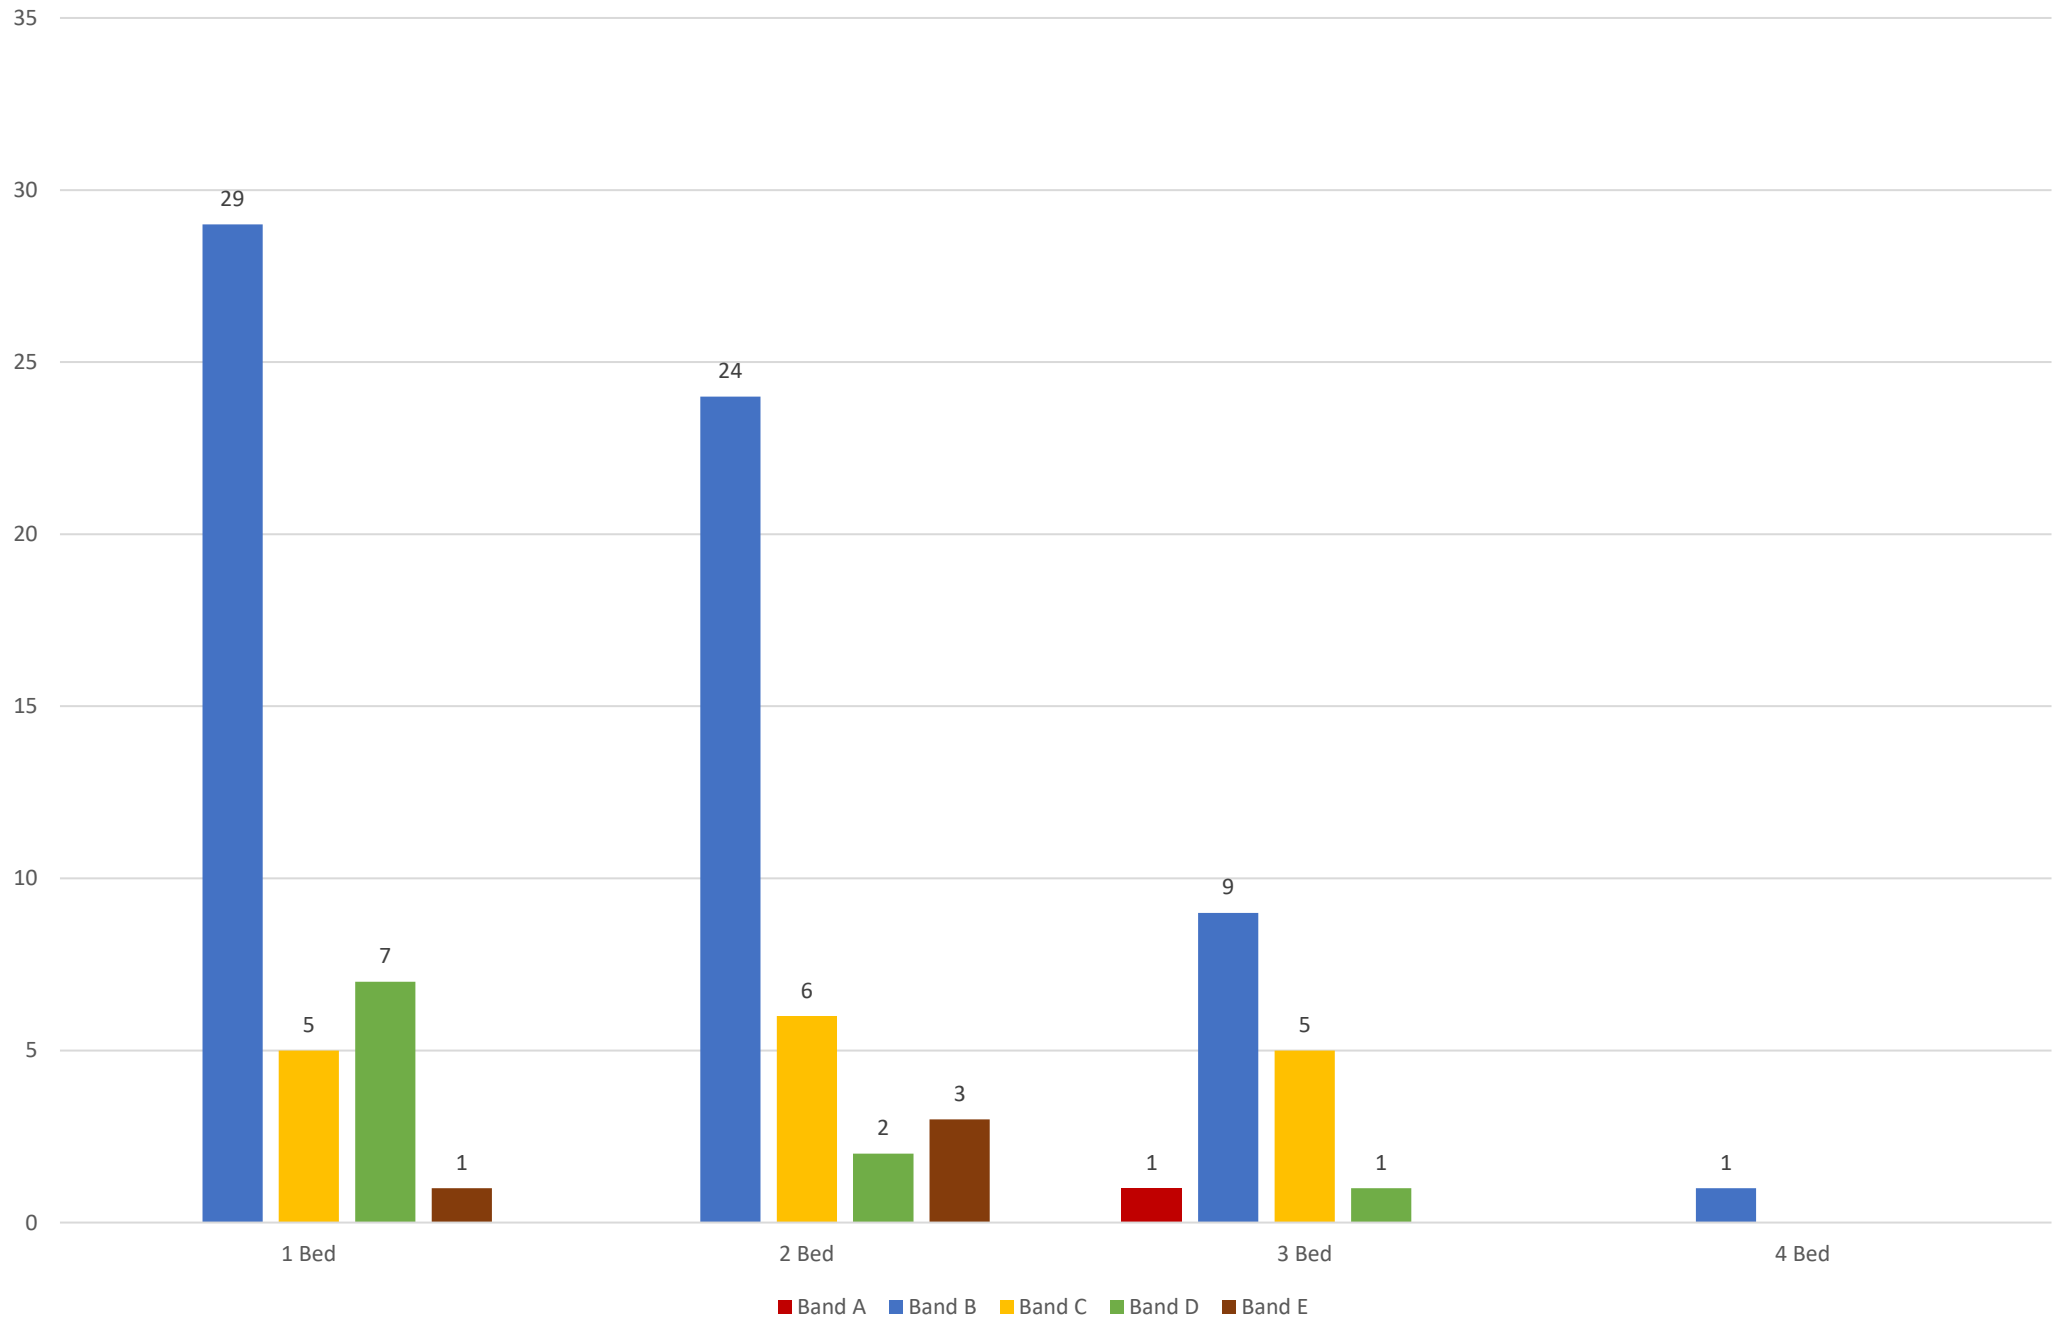

Let Date	Number of Bedrooms	Property Type	Accessibility	Sheltered	Address	Area	Band Let To	Band Start Date	Number of Bids	Bid Position	Direct Let
20-Nov-23	1	Flat	5-General Needs	N	Sidwell Street	Exeter	Band B	29-Oct-21	233	4	N
20-Nov-23	1	Flat	4-Max 3 Steps	N	Coronation Road	Exeter	Band B	22-Mar-21	179	2	N
20-Nov-23	3	House	5-General Needs	N	Anning Crescent	Exeter	Band B	18-Jan-23	254	6	N
21-Nov-23	1	Flat	5-General Needs	N	Thornberry avenue	Exeter	Band B	26-Jun-19	240	1	N
22-Nov-23	2	Flat	5-General Needs	N	Beacon Lane	Exeter	Band B	31-Dec-20	50	1	N
23-Nov-23	1	Flat	5-General Needs	N	Fountain House	Exeter	Band B	24-Oct-22	207	10	N
28-Nov-23	1	Bedsit	5-General Needs	N	Beacon Lane	Exeter	Band B	06-Dec-21	195	2	N
30-Nov-23	2	Flat	5-General Needs	N	East Wonford Hill	Exeter	Band B	21-Jun-23	68	4	N

Number of lets by Number of Bedrooms and Band