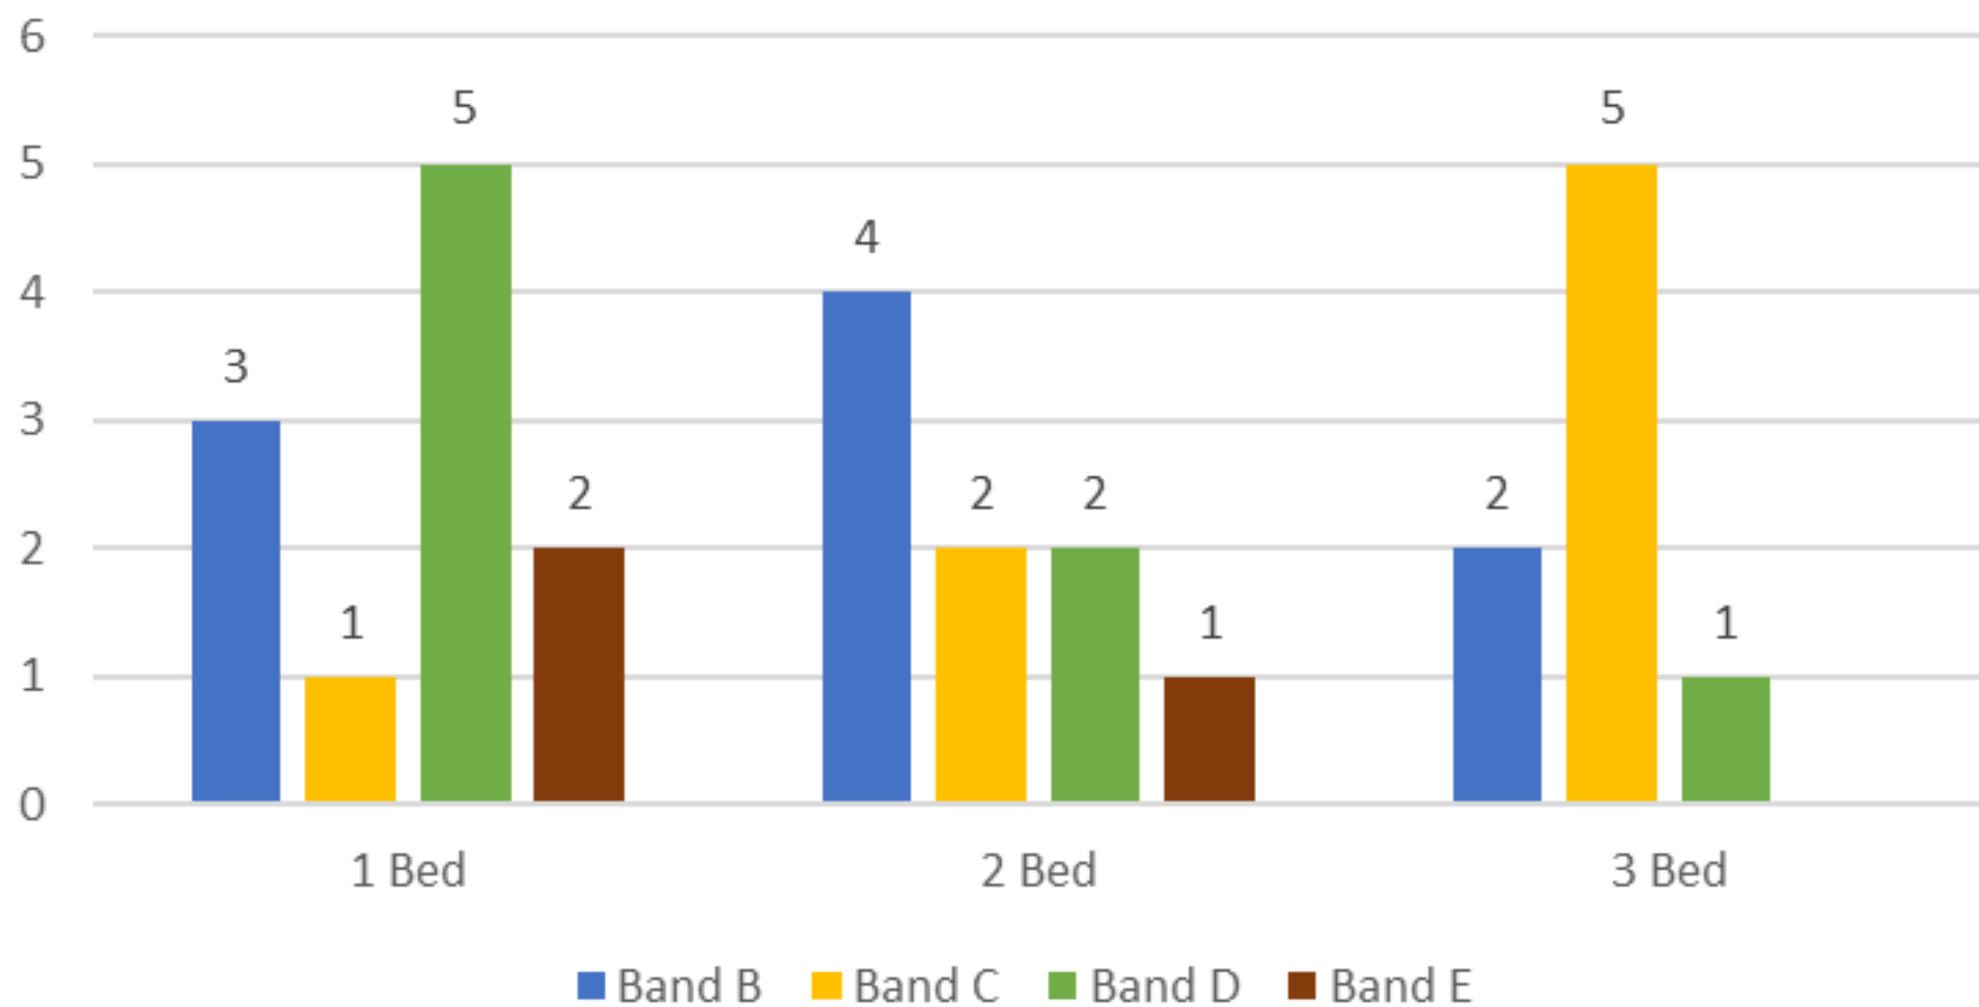

Let Date	Number of Bedrooms	Property Type	Accessibility	Sheltered	Address	Area	Band of Successful Applicant	Band Start Date	Bid Position of Successful Applicant	Number of Bids	Direct Let
07-May-21	3	House	5-General Needs	N	Giblands Park	WD_Okehampton	Band C	12-Dec-19	8	38	N
10-May-21	1	Flat	4-Max 3 Steps	Y	Briar Tor	WD_Buckland Monachorum	Band E	12-Sep-20	34	34	
10-May-21	1	Flat	5-General Needs	N	Meavy Way	WD_Tavistock	Band C	30-Nov-20	17	71	N
14-May-21	1	Flat	4-Max 3 Steps	N	The Glen	WD_Okehampton	Band D	23-Nov-20	6	19	N
17-May-21	2	House	5-General Needs	N	Buctor Park	WD_Tavistock	Band B	10-Feb-21	14	96	N
17-May-21	1	Flat	5-General Needs	N	Anderton Lane	WD_Tavistock	Band D	21-Dec-20	28	40	
18-May-21	2	House	5-General Needs	N	River Park	WD_Horrabridge	Band E	27-Jan-21	32	32	Y
19-May-21	2	Flat	5-General Needs	N	Chestnut Close	WD_Lamerton	Band B	11-Feb-21	2	15	N
21-May-21	2	House	5-General Needs	N	Chestnut Close	WD_Lamerton	Band B	01-Jun-20	1	52	N
24-May-21	2	House	5-General Needs	N	Grenville Drive	WD_Tavistock	Band D	10-Mar-21	26	48	

Number of Lets by Number of Bedrooms and Band