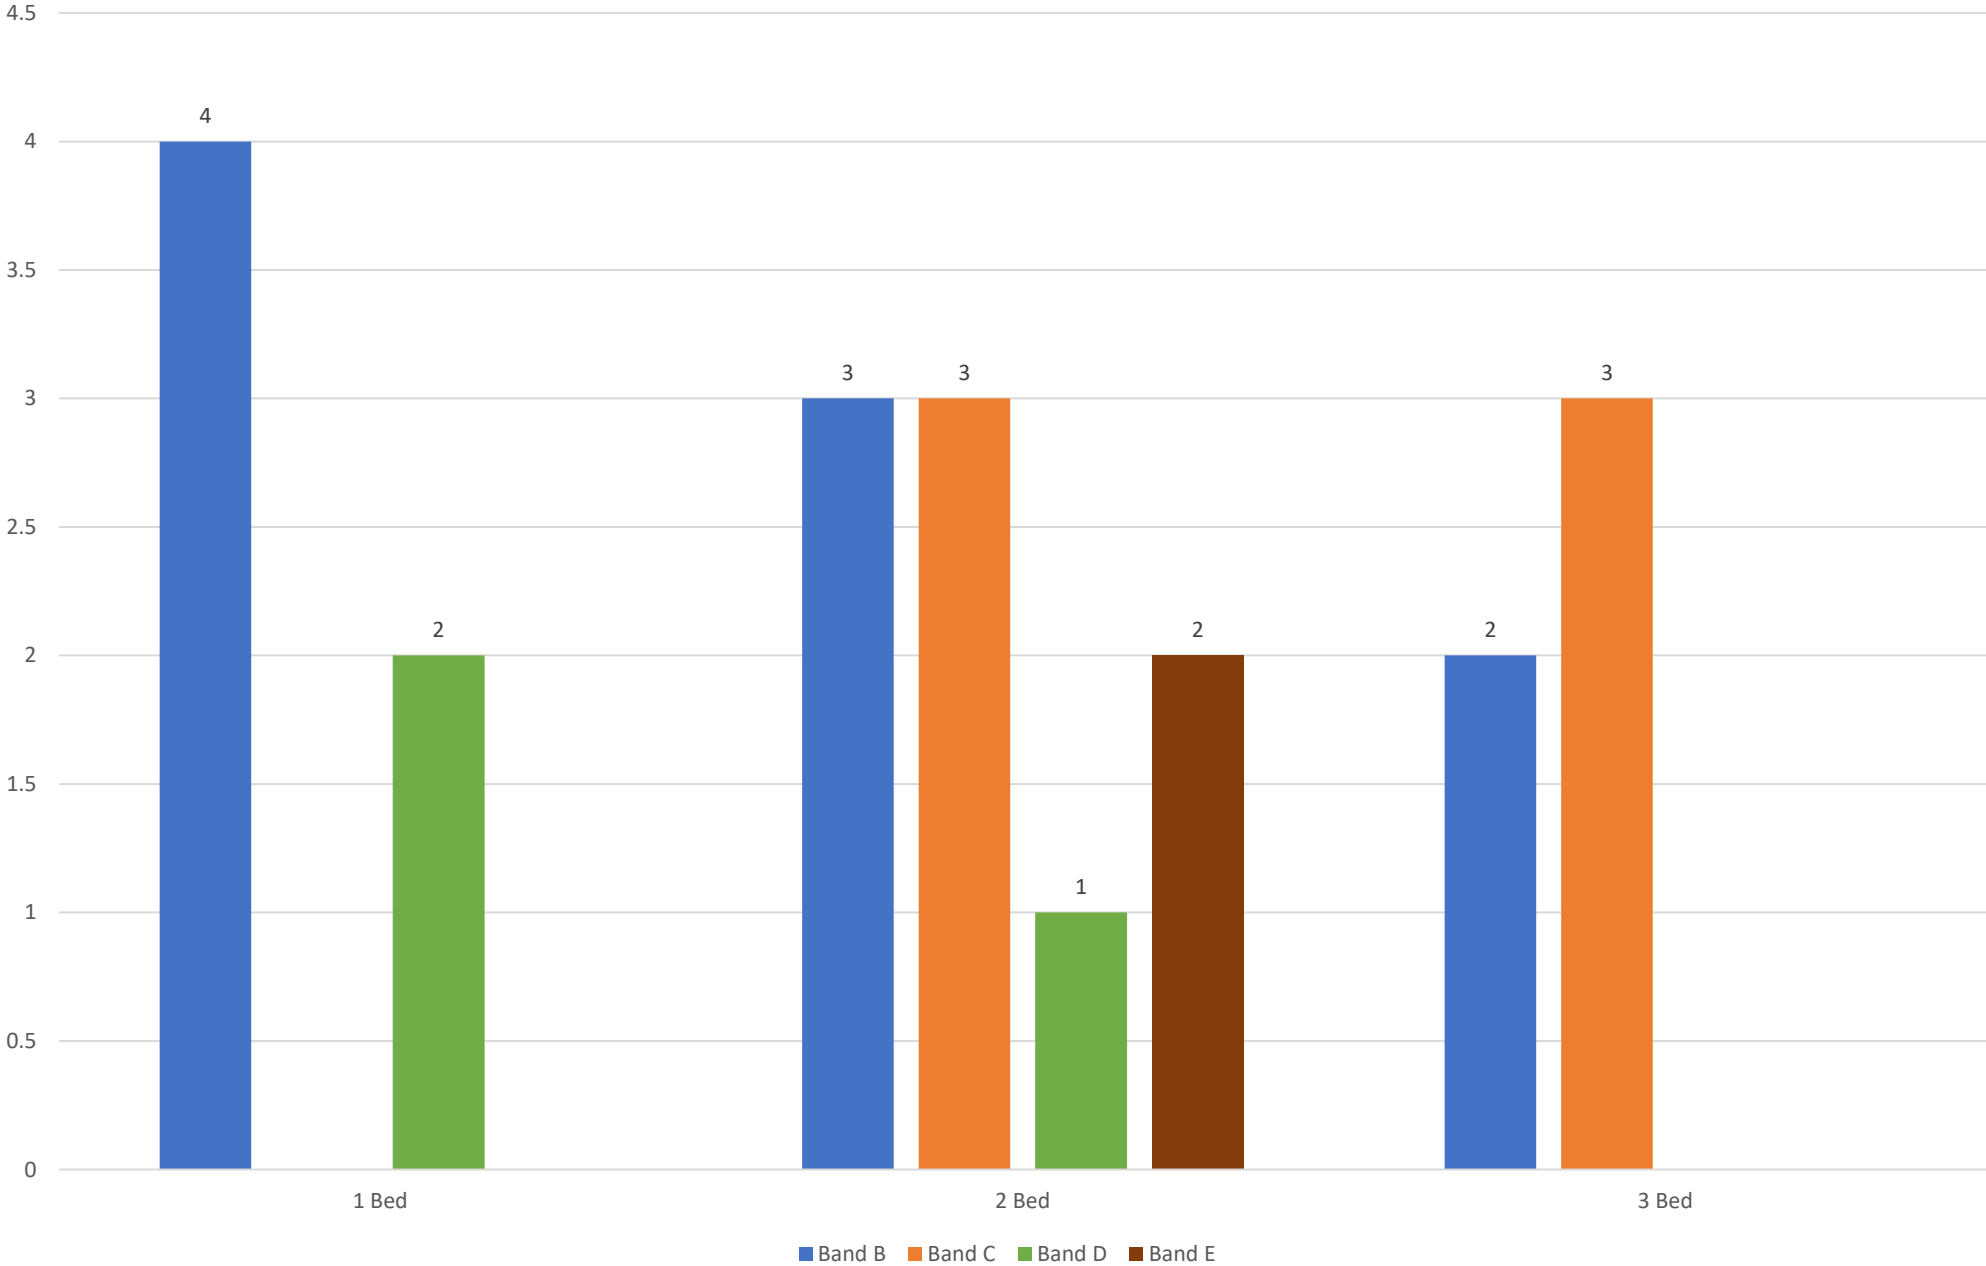

Let Date	Number of Bedrooms	Property Type	Accessibility	Sheltered	Address	Area	Band of Successful Applicant	Band Start Date	Number of Bids	Bid Position	Direct Let
30-Jan-23	2	Maisonette	5-General Needs	N	Staple Tor Road	WD_Tavistock	Band B	02-Aug-22	28	1	N
30-Jan-23	3	House	5-General Needs	N	Staple Tor Road	WD_Tavistock	Band C	28-Nov-21	96	47	N

Number of lets by Number of Bedrooms and Band