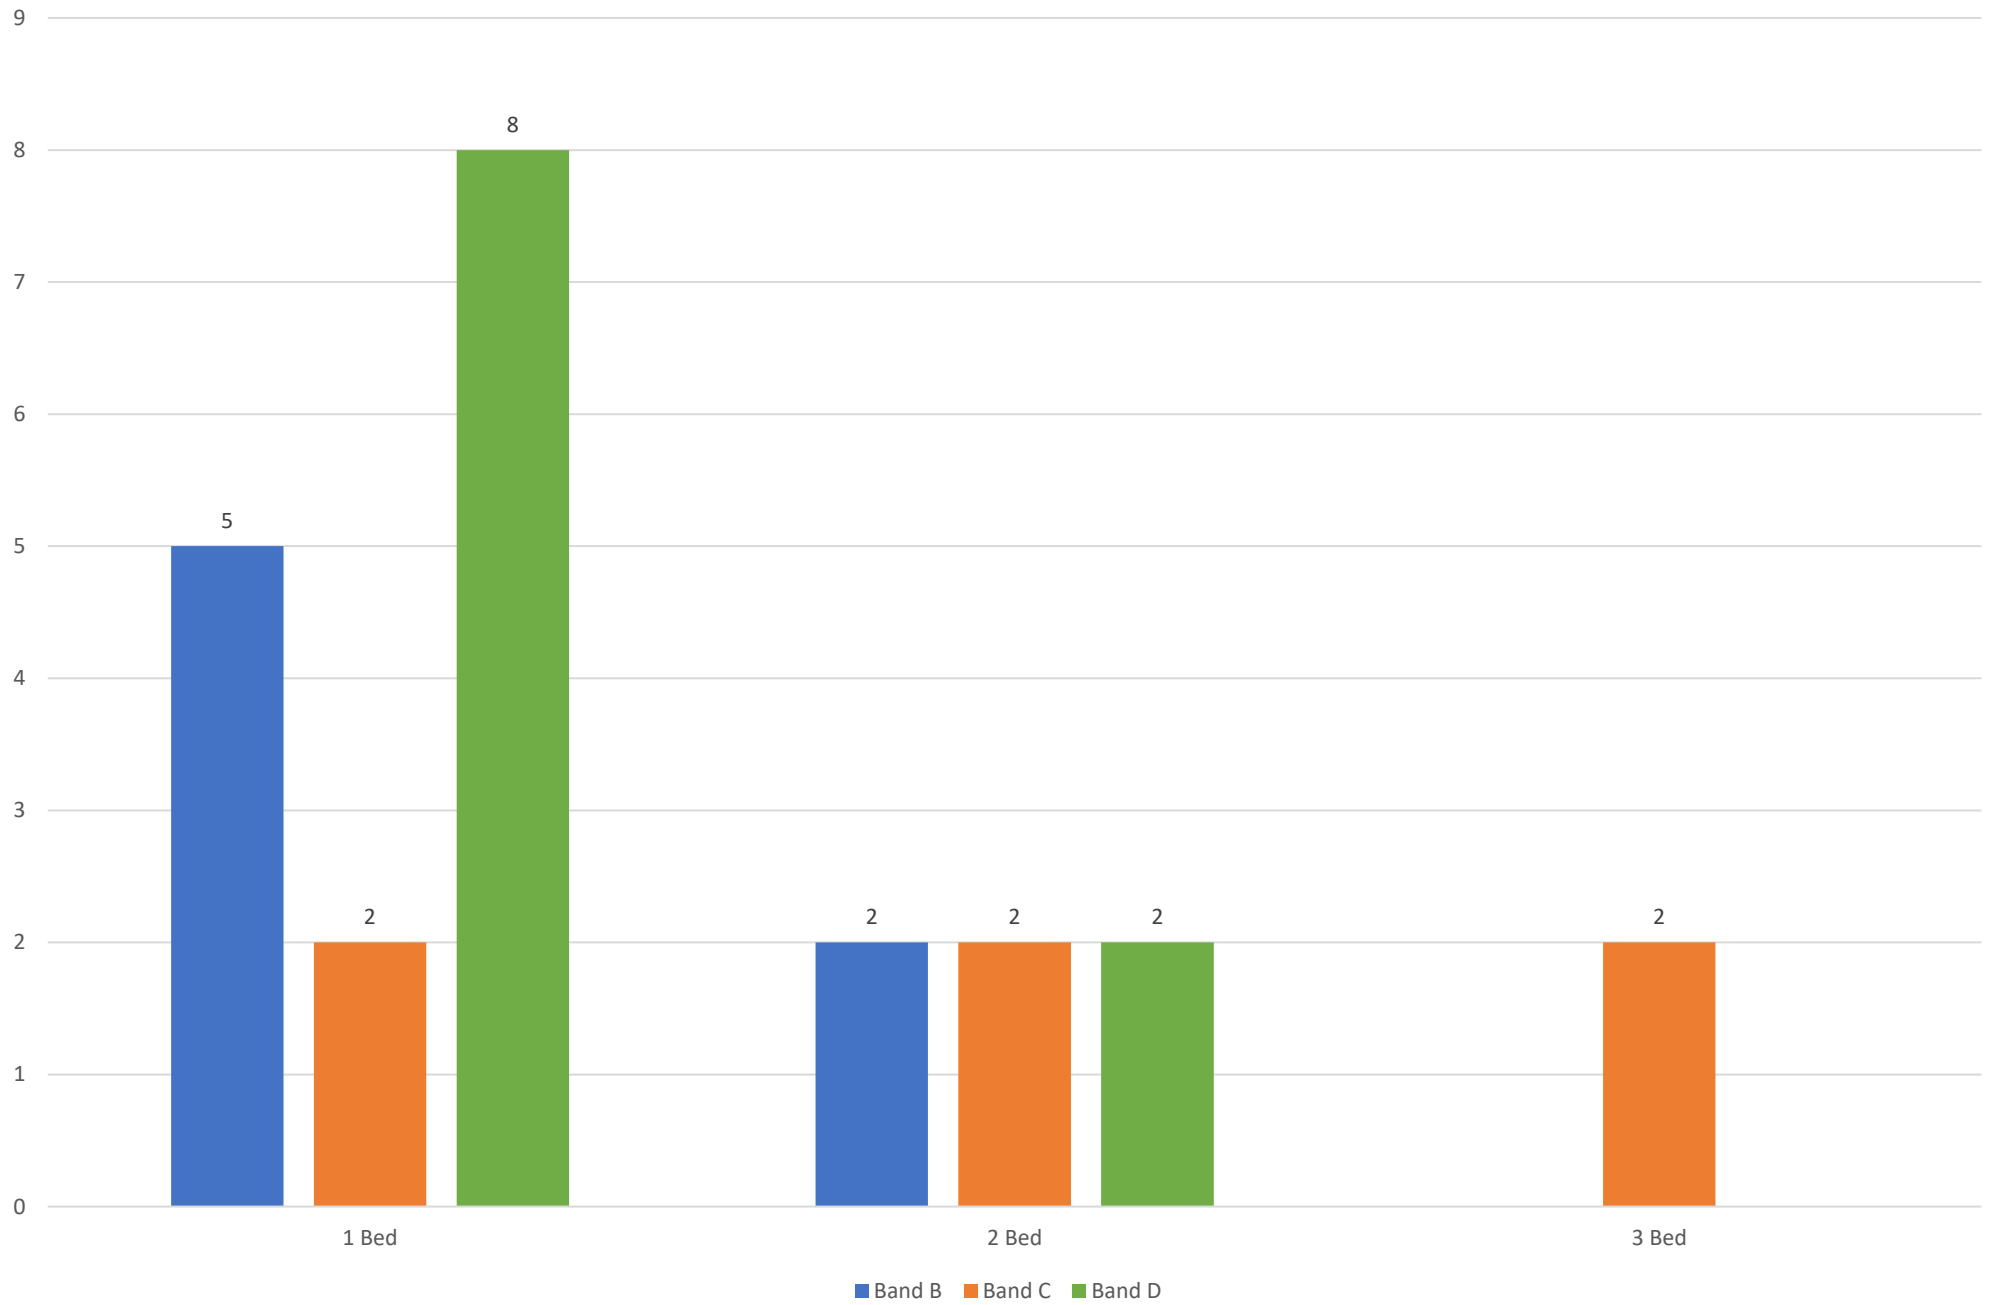

Number of lets by Number of Bedrooms and Band