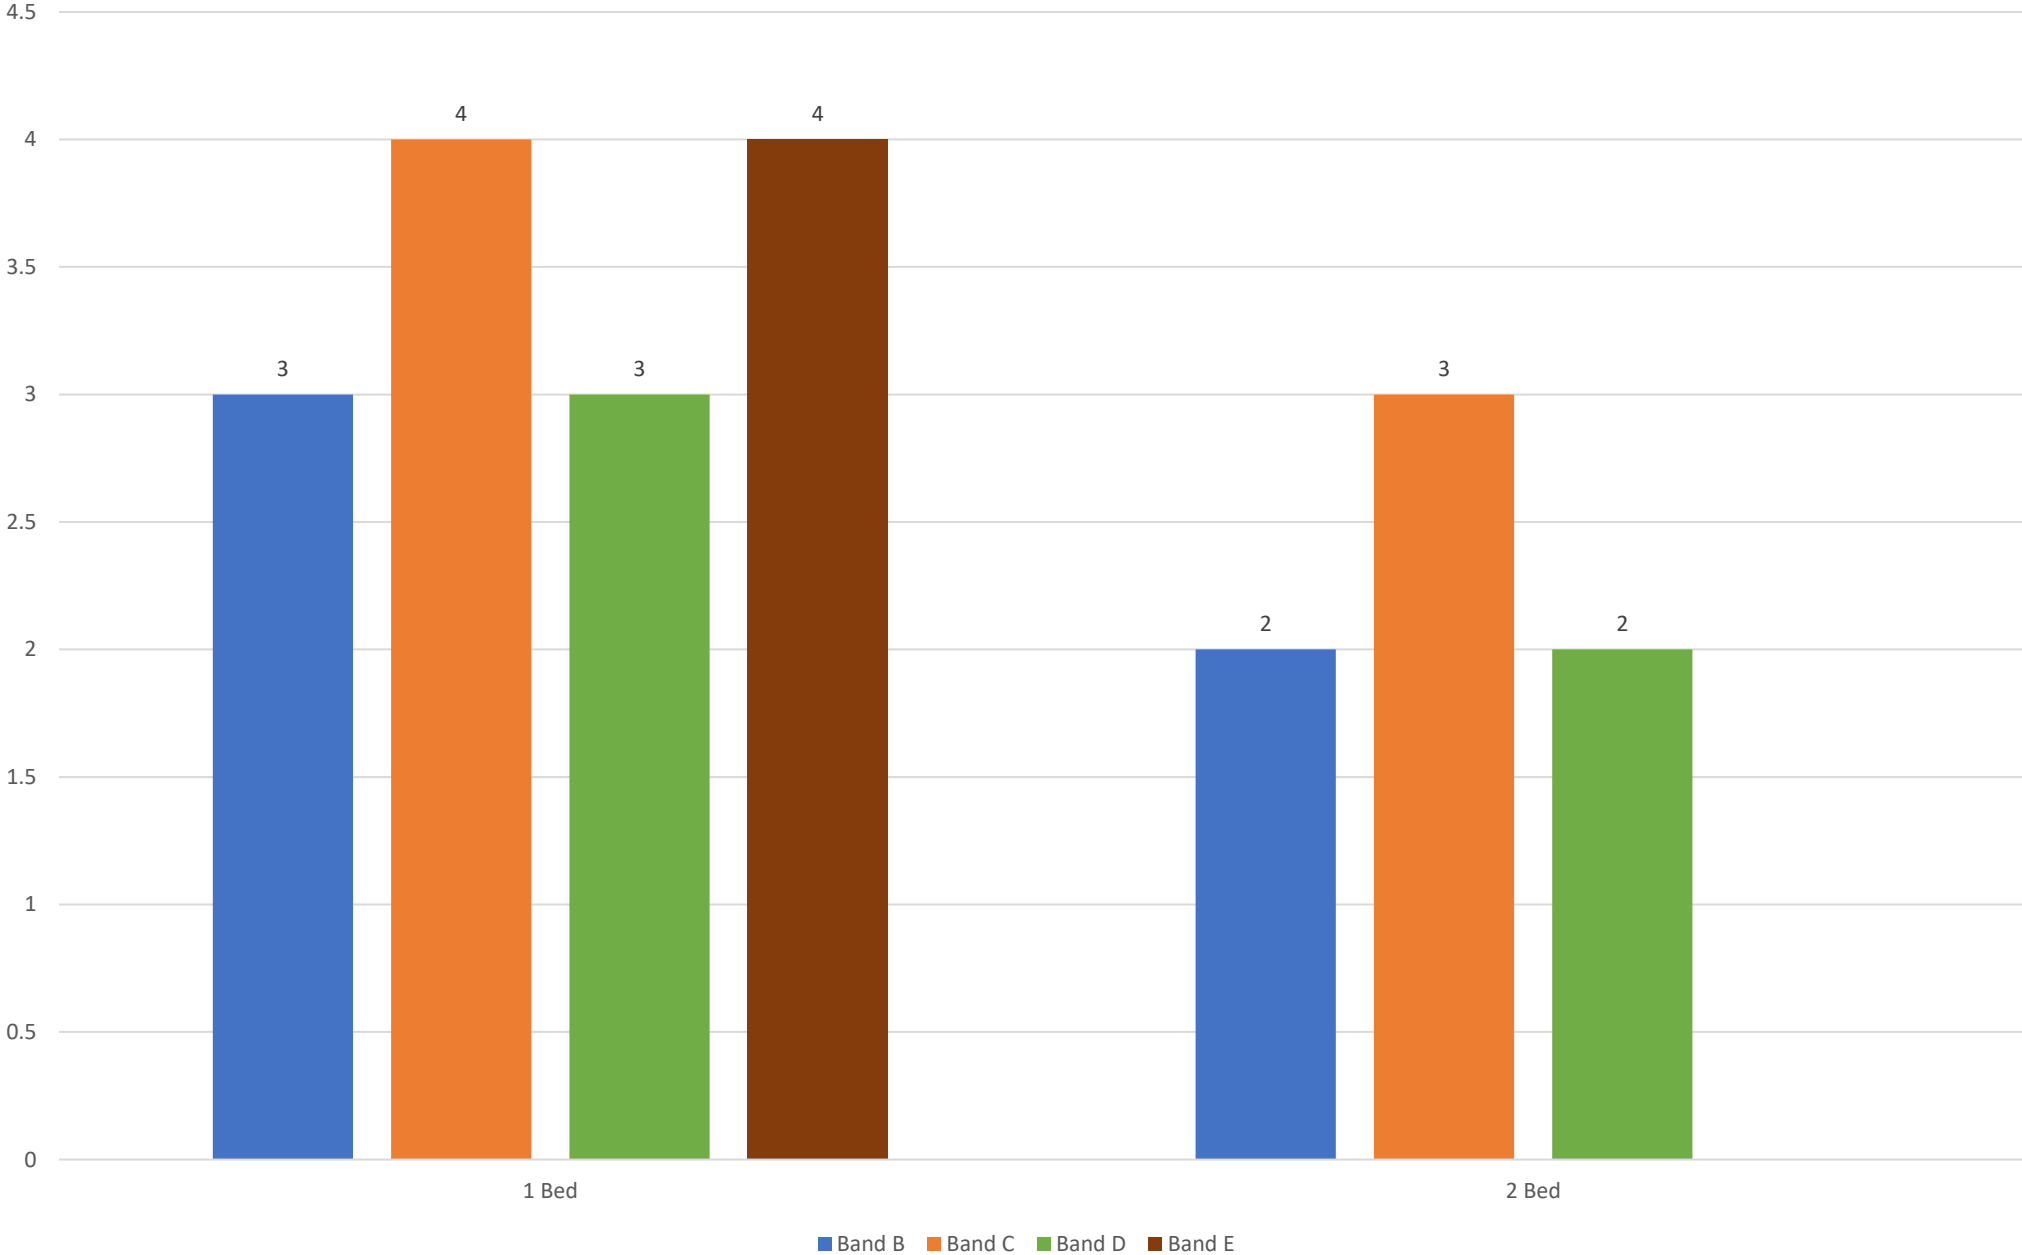

Let Date	Number of Bedrooms	Property Type	Accessibility	Sheltered	Address	Area	Band of Successful Applicant	Band Start Date	Number of Bids	Bid Position	Direct Let
25-May-22	1	Flat	5-General Needs	N	Westbridge Close	WD_Okehampton	Band E	10-Jun-20	4	4	N
25-May-22	1	Flat	5-General Needs	Y	The Glen	WD_Okehampton	Band E	26-Aug-21	34	31	N

Number of lets by Number of Bedrooms and Band