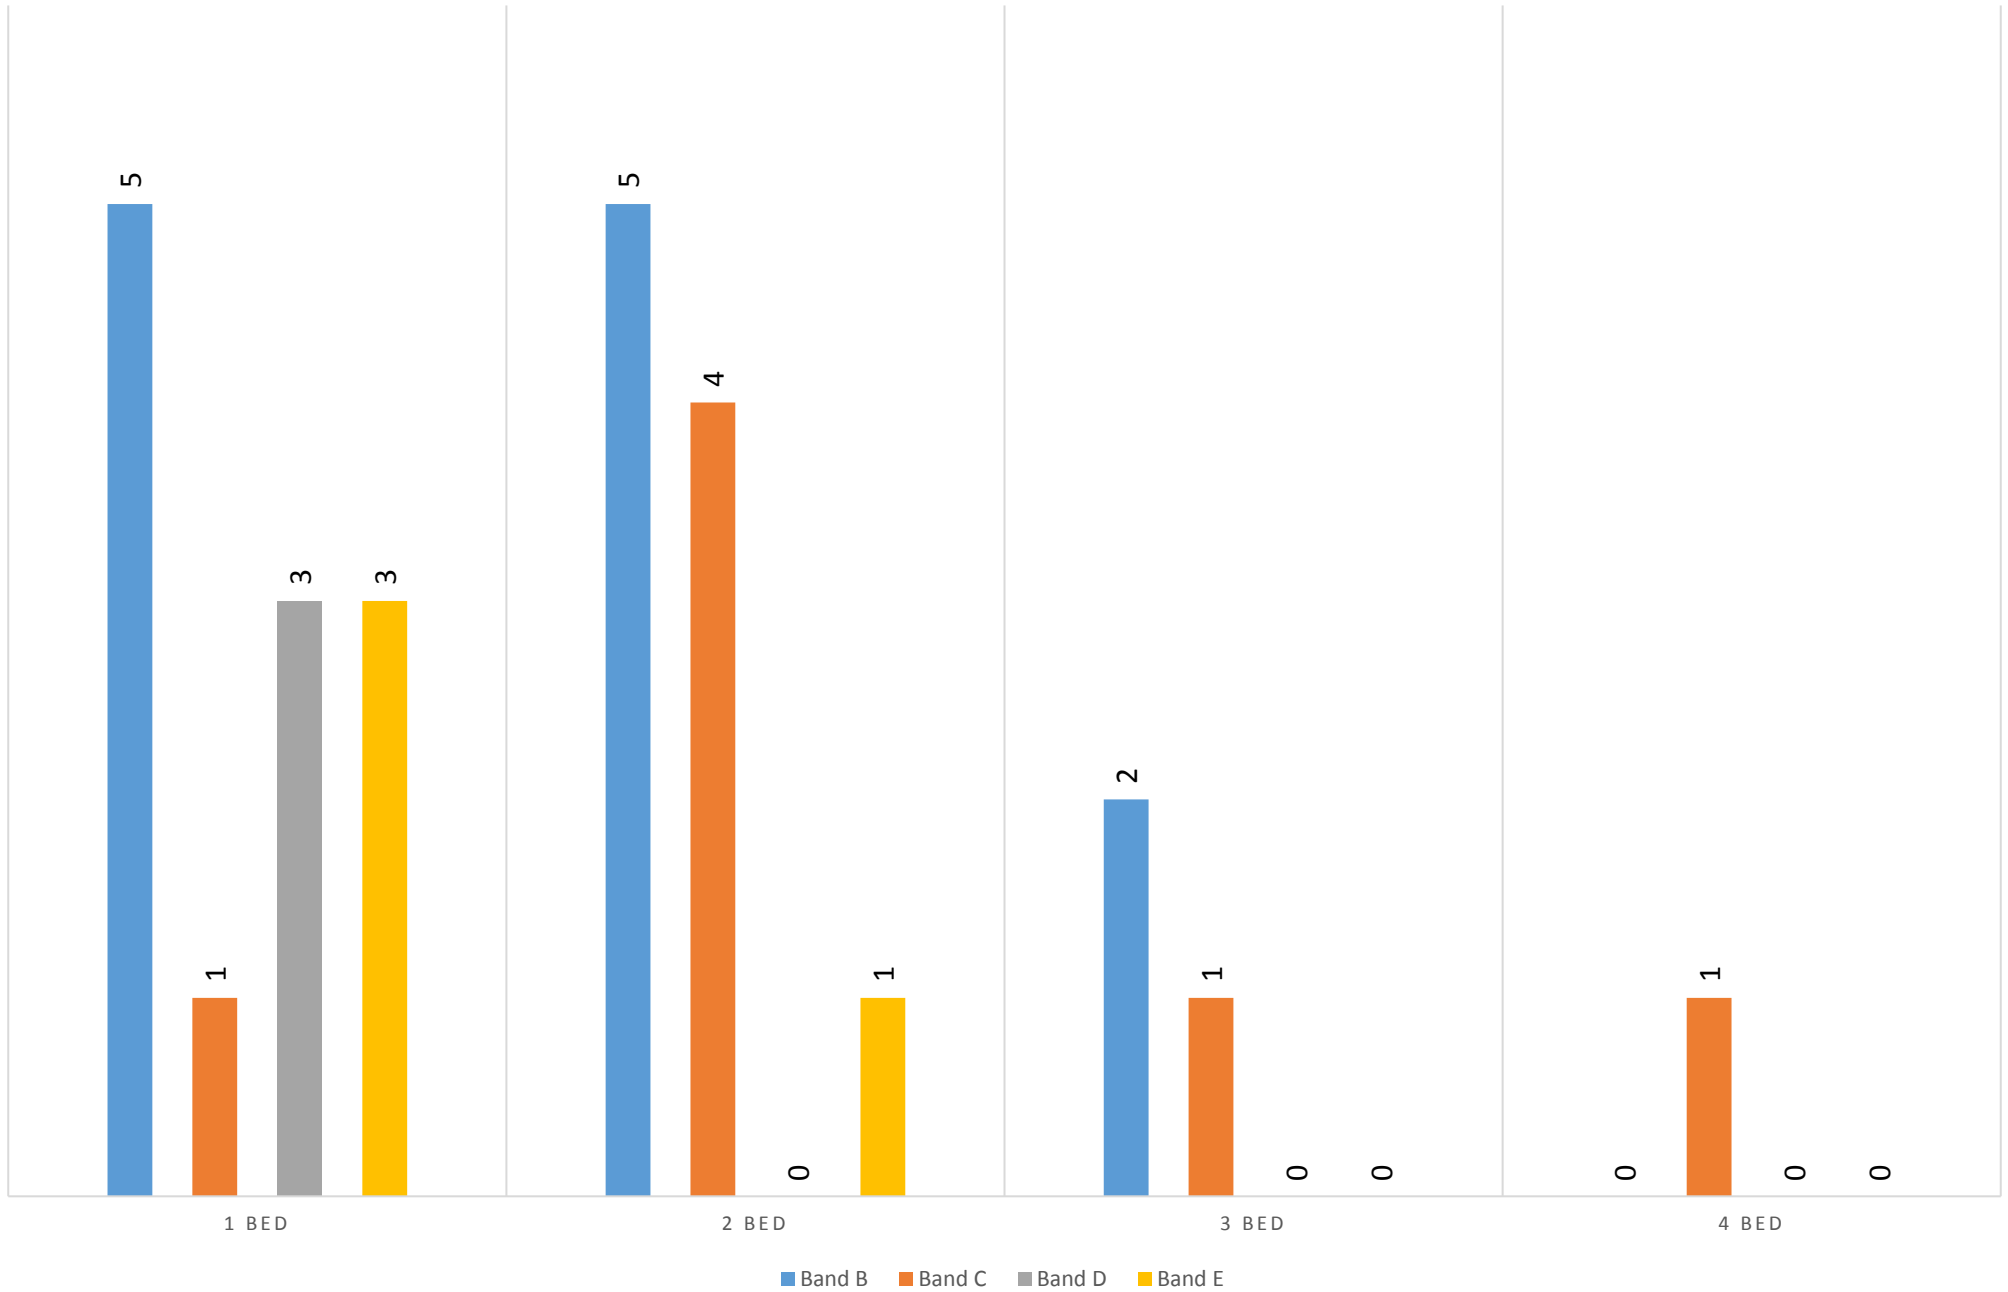

NUMBER OF LETS BY NUMBER OF BEDROOMS AND BAND