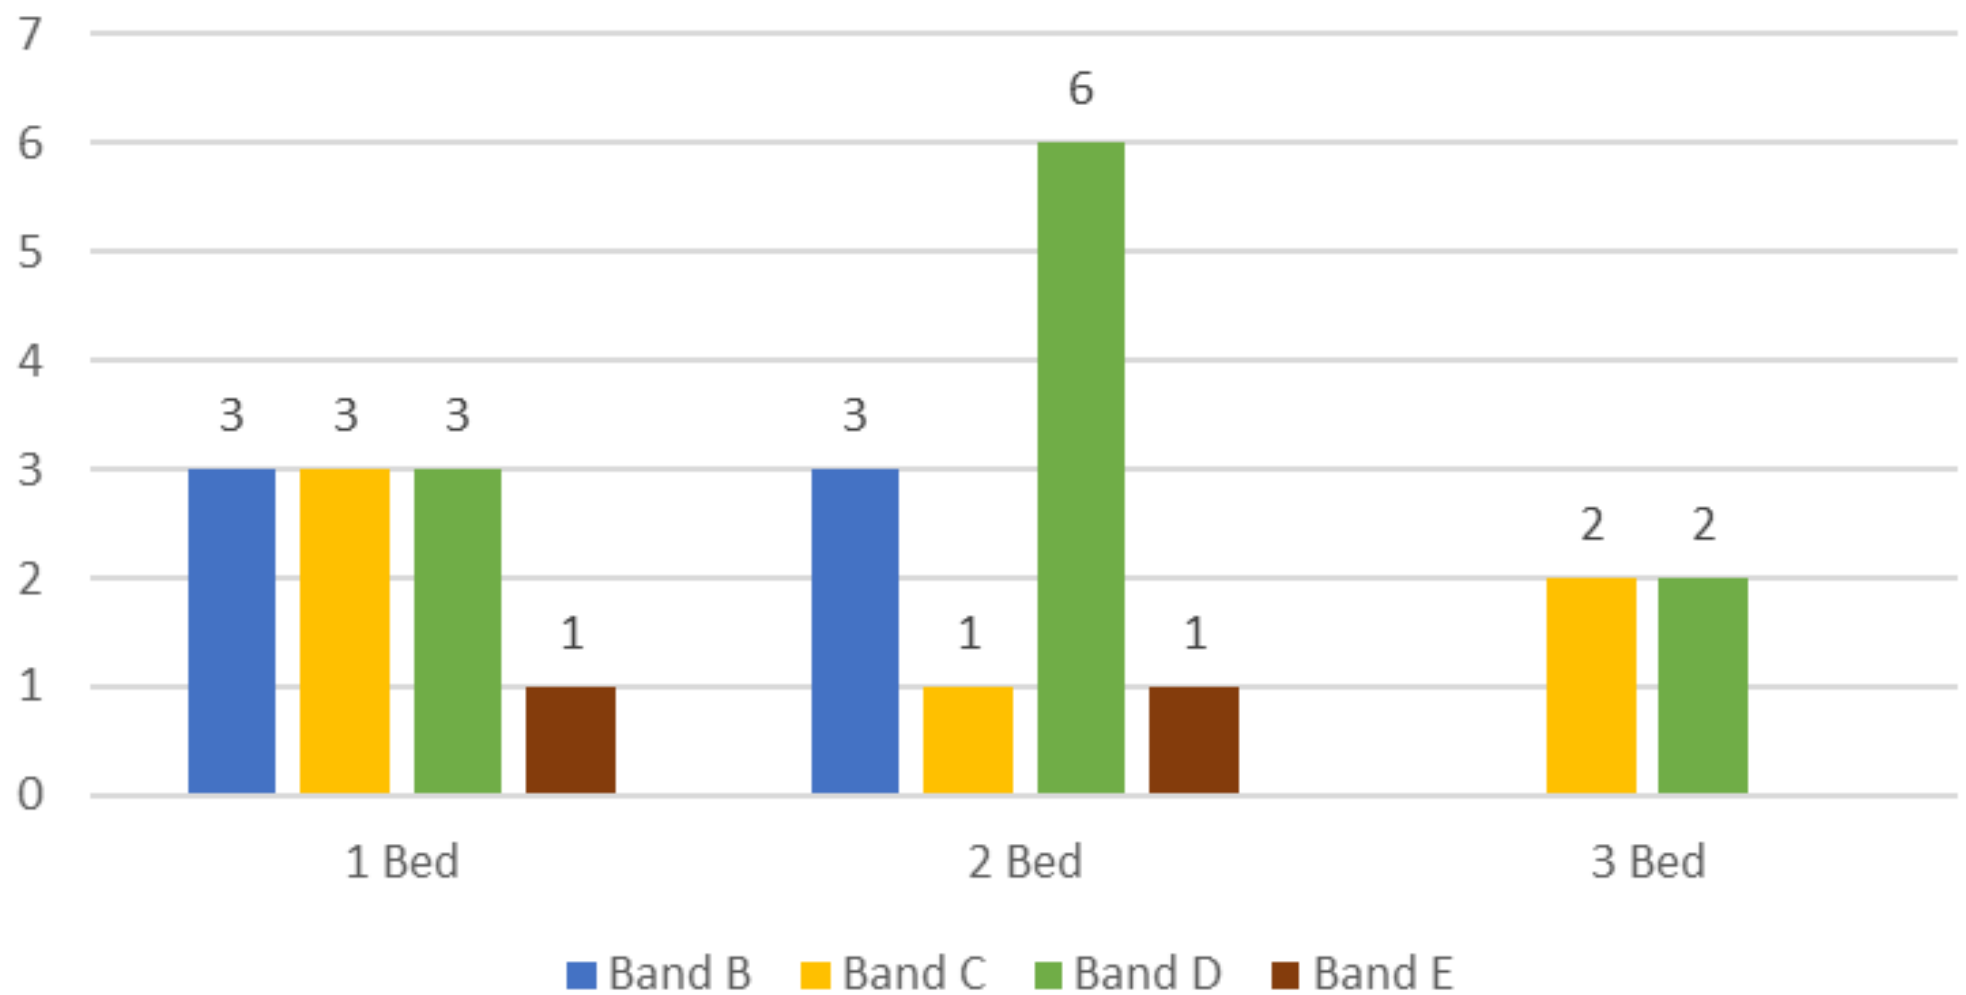

Let Date	Number of Bedrooms	Property Type	Accessibility	Sheltered	Address	Area	Band of Successful Applicant	Band Start Date	Bid Position of Successful Applicant	Number of Bids	Direct Let
24-May-21	3	House	5-General Needs	N	New Development	TGE_Bideford	Band C	08-Nov-18	9	95	N
25-May-21	2	House	5-General Needs	N	Stonemans Lane	TGE_Great Torrington	Band D	15-Feb-21	32	61	N
26-May-21	2	Bungalow	4-Max 3 Steps	N	Park View	TGE_Beaford	Band D	06-Oct-20	1	1	
26-May-21	1	Flat	5-General Needs	N	New Development x 4	TGE_Bideford	Band D	07-Sep-20	54	98	N
26-May-21	1	Flat	5-General Needs	N	New Development x 4	TGE_Bideford	Band D	15-Jan-21	85	112	N
27-May-21	1	Flat	5-General Needs	N	Ethelwynne Brown Close	TGE_Bideford	Band B	30-Apr-21	7	51	N
28-May-21	1	Bungalow	4-Max 3 Steps	Y	South Lea	TGE_Northam	Band C	17-Mar-21	48	145	N

Number of Lets by Number of Bedrooms and Band