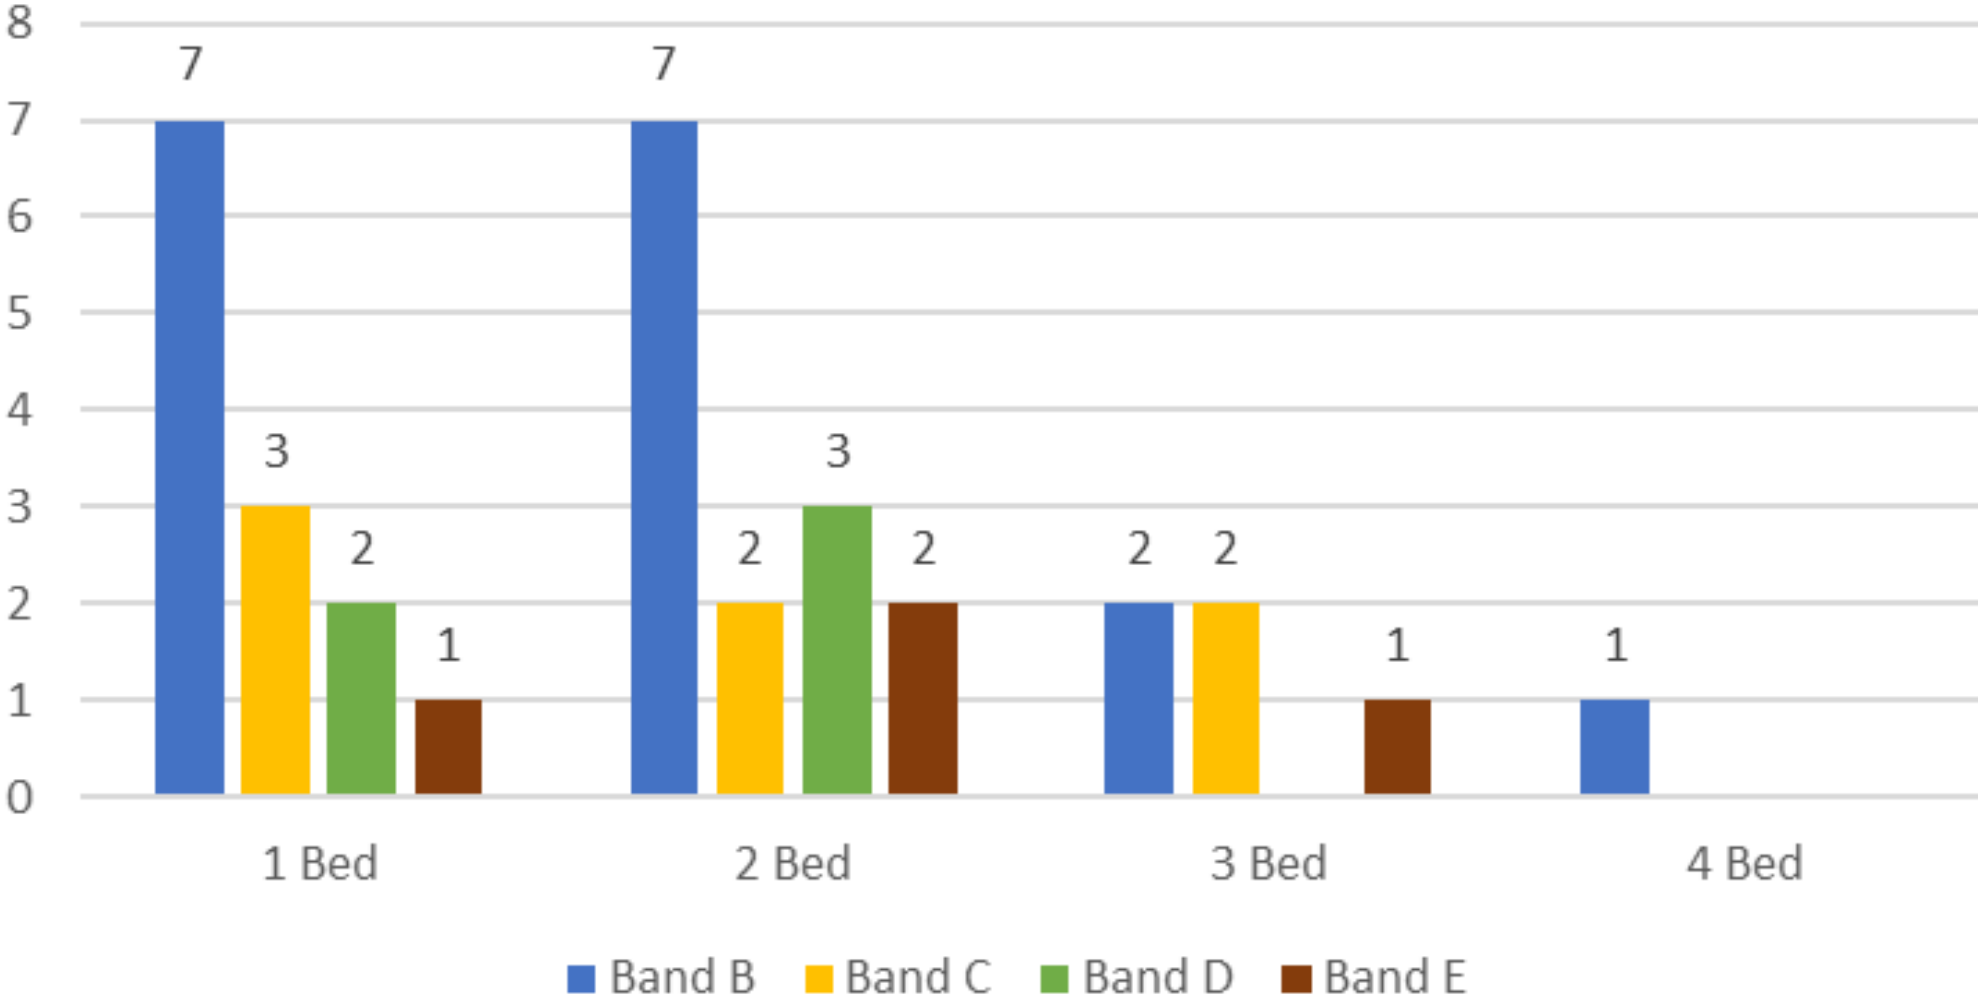

Let Date	Number of Bedrooms	Property Type	Accessibility	Sheltered	Address	Area	Band of Successful Applicant	Band Start Date	Bid Position of Successful Applicant	Number of Bids	Direct Let
23-Feb-21	1	Flat	5-General Needs	N	Kimberley Park	TGE_Northam	Band B	20-Oct-20	7	101	N
23-Feb-21	2	House	5-General Needs	N	Barlands Way	TGE_Dolton	Band B	16-Jun-20	7	50	
01-Mar-21	1	Flat	5-General Needs	N	Brennacott Place	TGE_Bideford	Band B	24-Apr-17	1	56	N
05-Mar-21	1	Flat	5-General Needs	Y	Stella Maris Court	TGE_Bideford	Band E	27-Jan-20	25	31	N
09-Mar-21	4	House	5-General Needs	N	Gloyn Park	TGE_Holsworthy Hamlets	Band B	24-Jan-20	6	114	N
09-Mar-21	2	Bungalow	4-Max 3 Steps	N	Wardens Close	TGE_High Bickington	Band C	05-Feb-20	5	25	
09-Mar-21	1	Maisonette	4-Max 3 Steps	Y	Marlborough Court	TGE_Bideford	Band C	19-Aug-20	9	20	N
10-Mar-21	1	Flat	5-General Needs	N	Marwood Court	TGE_Great Torrington	Band D	13-Apr-18	3	17	N
19-Mar-21	1	Maisonette	3-Step Free	Y	Ethelwynne Brown Close	TGE_Bideford	Band C	30-Oct-19	2	16	N
22-Mar-21	3	Bungalow	5-General Needs	N	Devonshire Park	TGE_Bideford	Band E	03-Dec-20	67	68	N
25-Mar-21	1	Flat	4-Max 3 Steps	Y	Stella Maris Court	TGE_Bideford	Band B	09-Dec-20	2	21	Y
26-Mar-21	3	House	5-General Needs	N	Restarick Close	TGE_Bideford	Band B	08-Feb-21	1	57	N
30-Mar-21	2	House	5-General Needs	N	New Development x 2	TGE_Bideford	Band B	13-Jan-21	9	112	N
30-Mar-21	1	Flat	5-General Needs	N	New Development x 2	TGE_Bideford	Band B	21-Dec-20	6	93	N
30-Mar-21	2	Flat	5-General Needs	N	New Development x 2	TGE_Bideford	Band C	23-Jul-19	2	31	N
31-Mar-21	2	Flat	5-General Needs	N	Well Park Flats	TGE_Great Torrington	Band B	21-Sep-20	1	1	Y

Number of Lets by Number of Bedrooms and Band