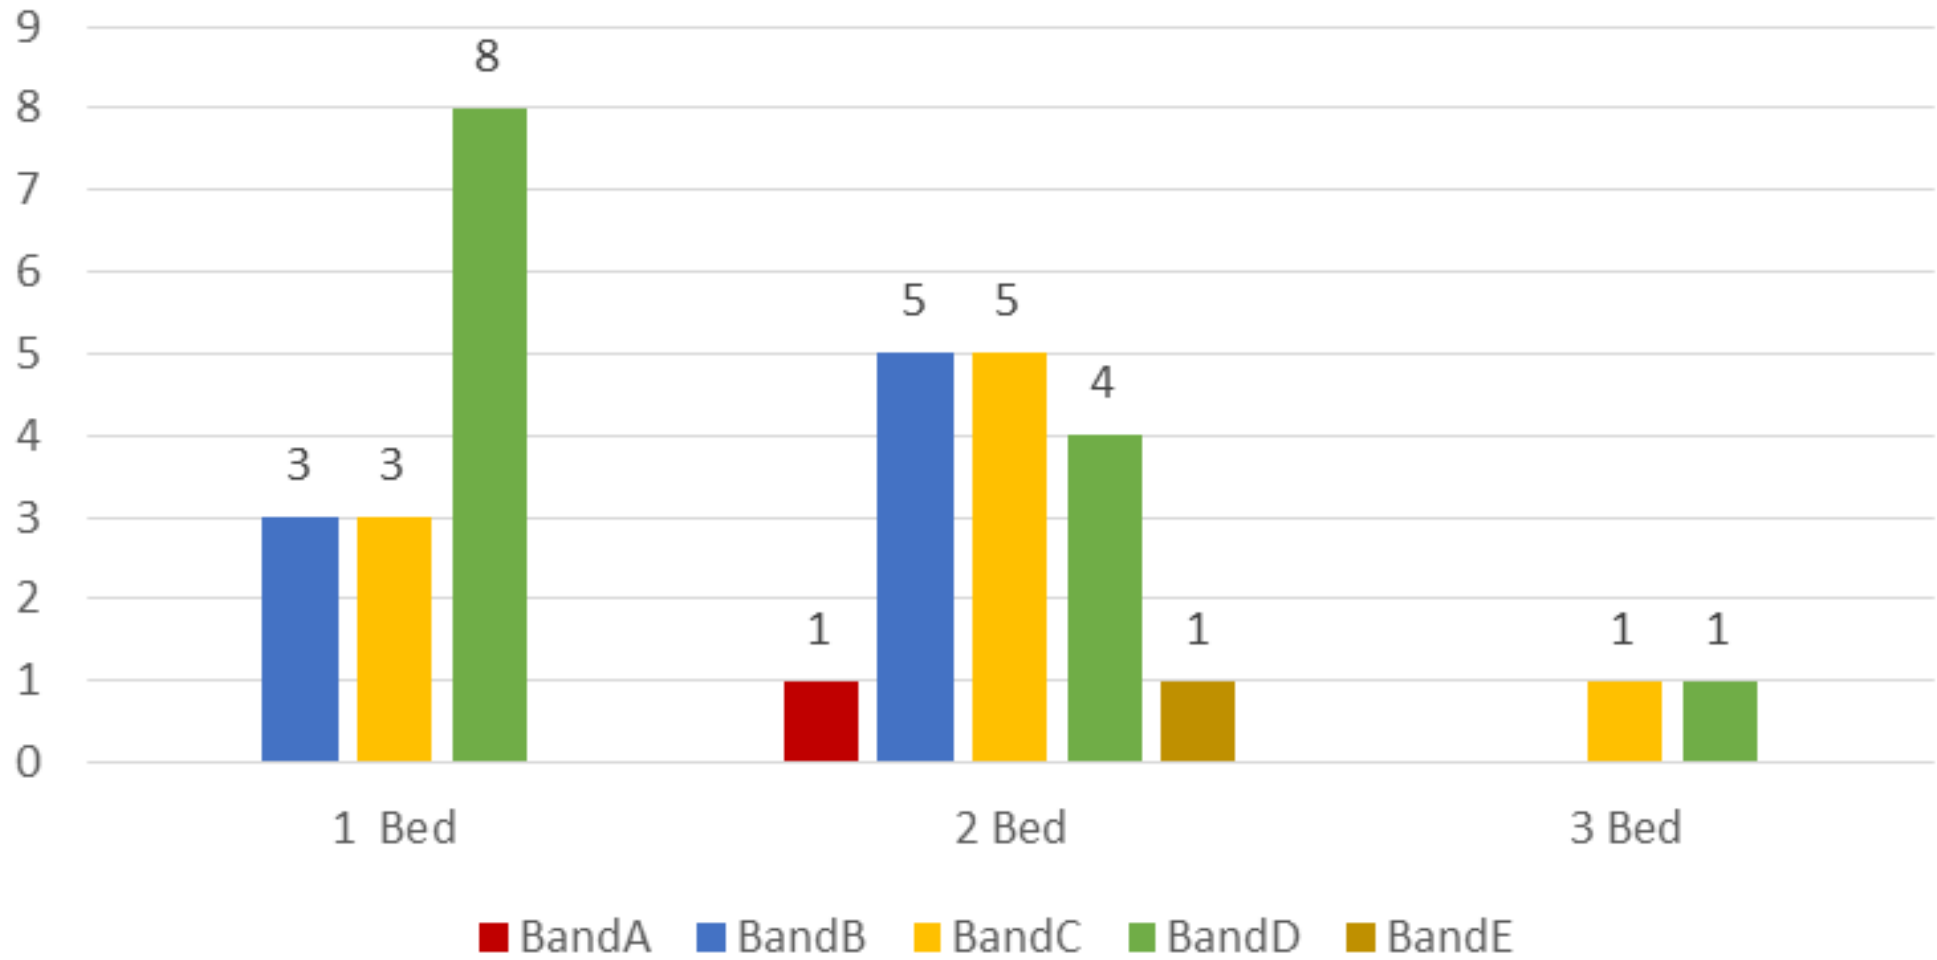

26-Jun-20	1	Bungalow	4-Max 3 Steps	N	Holsworthy	TGE_Holsworthy	BandB	07-Sep-18	3	60	N
25-Jun-20	2	Bungalow	5-General Needs	N	Dolton	TGE_Dolton	BandB	19-Feb-13	1	31	N
24-Jun-20	1	Flat	5-General Needs	N	Nelson Road	TGE_Bideford	BandD	01-Apr-20	1	1	Y
23-Jun-20	2	Bungalow	4-Max 3 Steps	N	Bridgerule	TGE_Holsworthy	BandB	03-Apr-19	2	52	N
23-Jun-20	1	Flat	4-Max 3 Steps	N	Bideford	TGE_Bideford	BandD	31-Jan-20	1	1	N
22-Jun-20	2	Bungalow	4-Max 3 Steps	N	Hartland	TGE_Hartland	BandC	24-Aug-15	2	9	N
16-Jun-20	2	Flat	5-General Needs	N	Bideford	TGE_Bideford	BandB	19-Mar-20	3	17	N
16-Jun-20	2	House	5-General Needs	N	Ashwater	TGE_Ashwater	BandD	03-Dec-19	1	1	Y
15-Jun-20	2	House	5-General Needs	N	Holsworthy	TGE_Holsworthy	BandD	10-Dec-18	2	2	N
12-Jun-20	1	Bungalow	4-Max 3 Steps	N	Shebbear	TGE_Shebbear	BandB	12-Dec-19	6	57	N
05-Jun-20	1	House	5-General Needs	Y	Bideford	TGE_Bideford	BandC	25-Jul-17	6	62	N
05-Jun-20	1	Bungalow	4-Max 3 Steps	N	Shebbear	TGE_Shebbear	BandC	13-Jan-20	6	45	N
02-Jun-20	2	Bungalow	4-Max 3 Steps	N	Northam	TGE_Northam	BandB	27-Feb-20	1	13	N
01-Jun-20	3	House	5-General Needs	N	Abbotsham	TGE_Bideford	BandD	06-Nov-19	1	1	Y

Number of Lets by Number of Bedrooms and Band