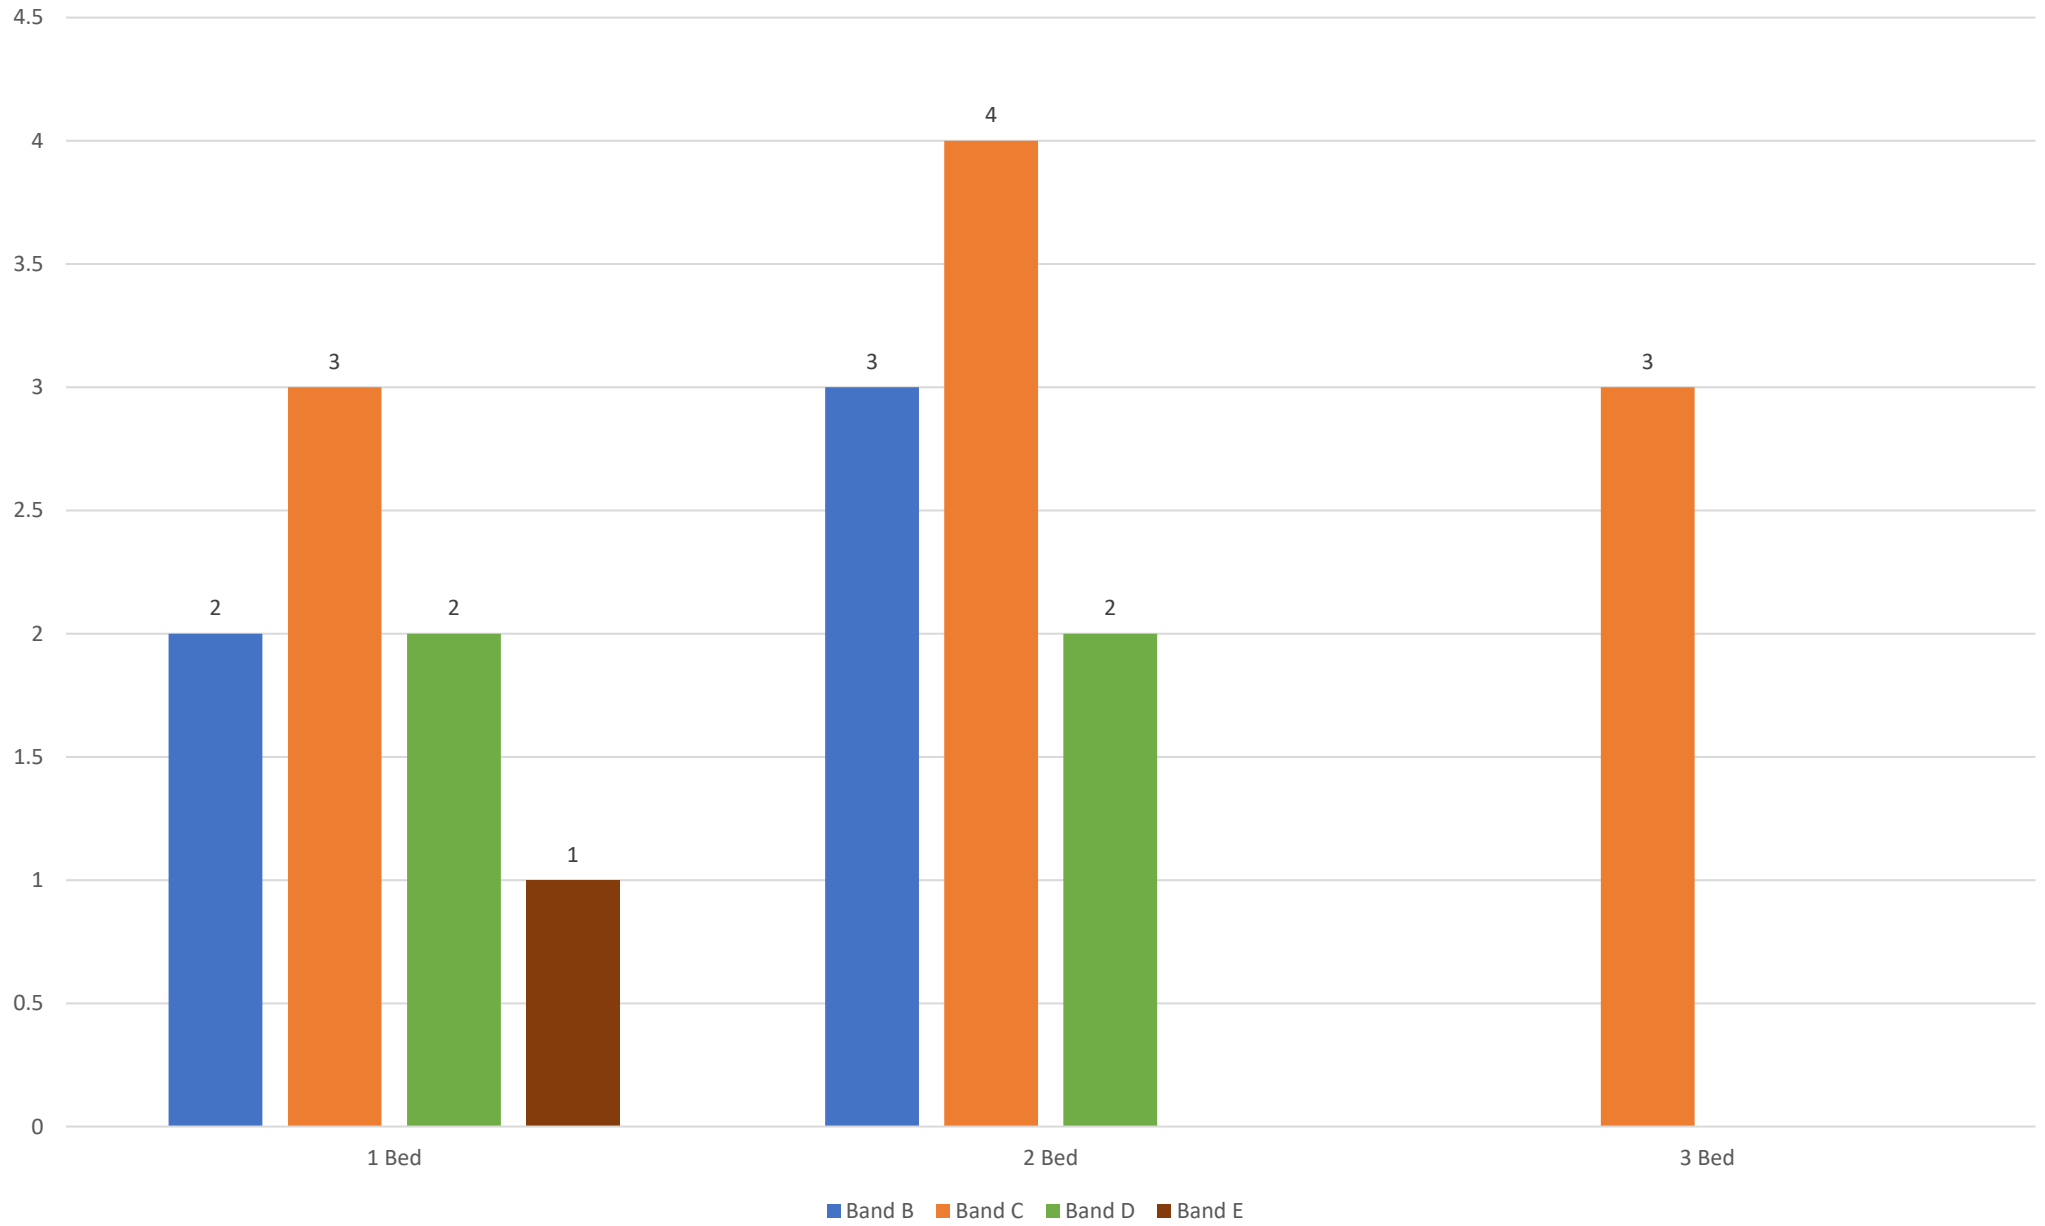

Let Date	Number of Bedrooms	Property Type	Accessibility	Sheltered	Address	Area	Band of Successful Applicant	Band Start Date	Number of Bids	Bid Position	Direct Let
14-Mar-22	1	Bungalow	4-Max 3 Steps	Y	Glebefields	TGE_Northam	Band C	05-Jan-22	67	26	N
22-Mar-22	2	Flat	5-General Needs	N	Morwenna Park Road	TGE_Northam	Band B	01-Feb-22	26	1	N
24-Feb-22	1	Flat	4-Max 3 Steps	N	Meadowhall House	TGE_Woolfardisworthy	Band E	16-Apr-21	45	39	N

Number of lets by Number of Bedrooms and Band