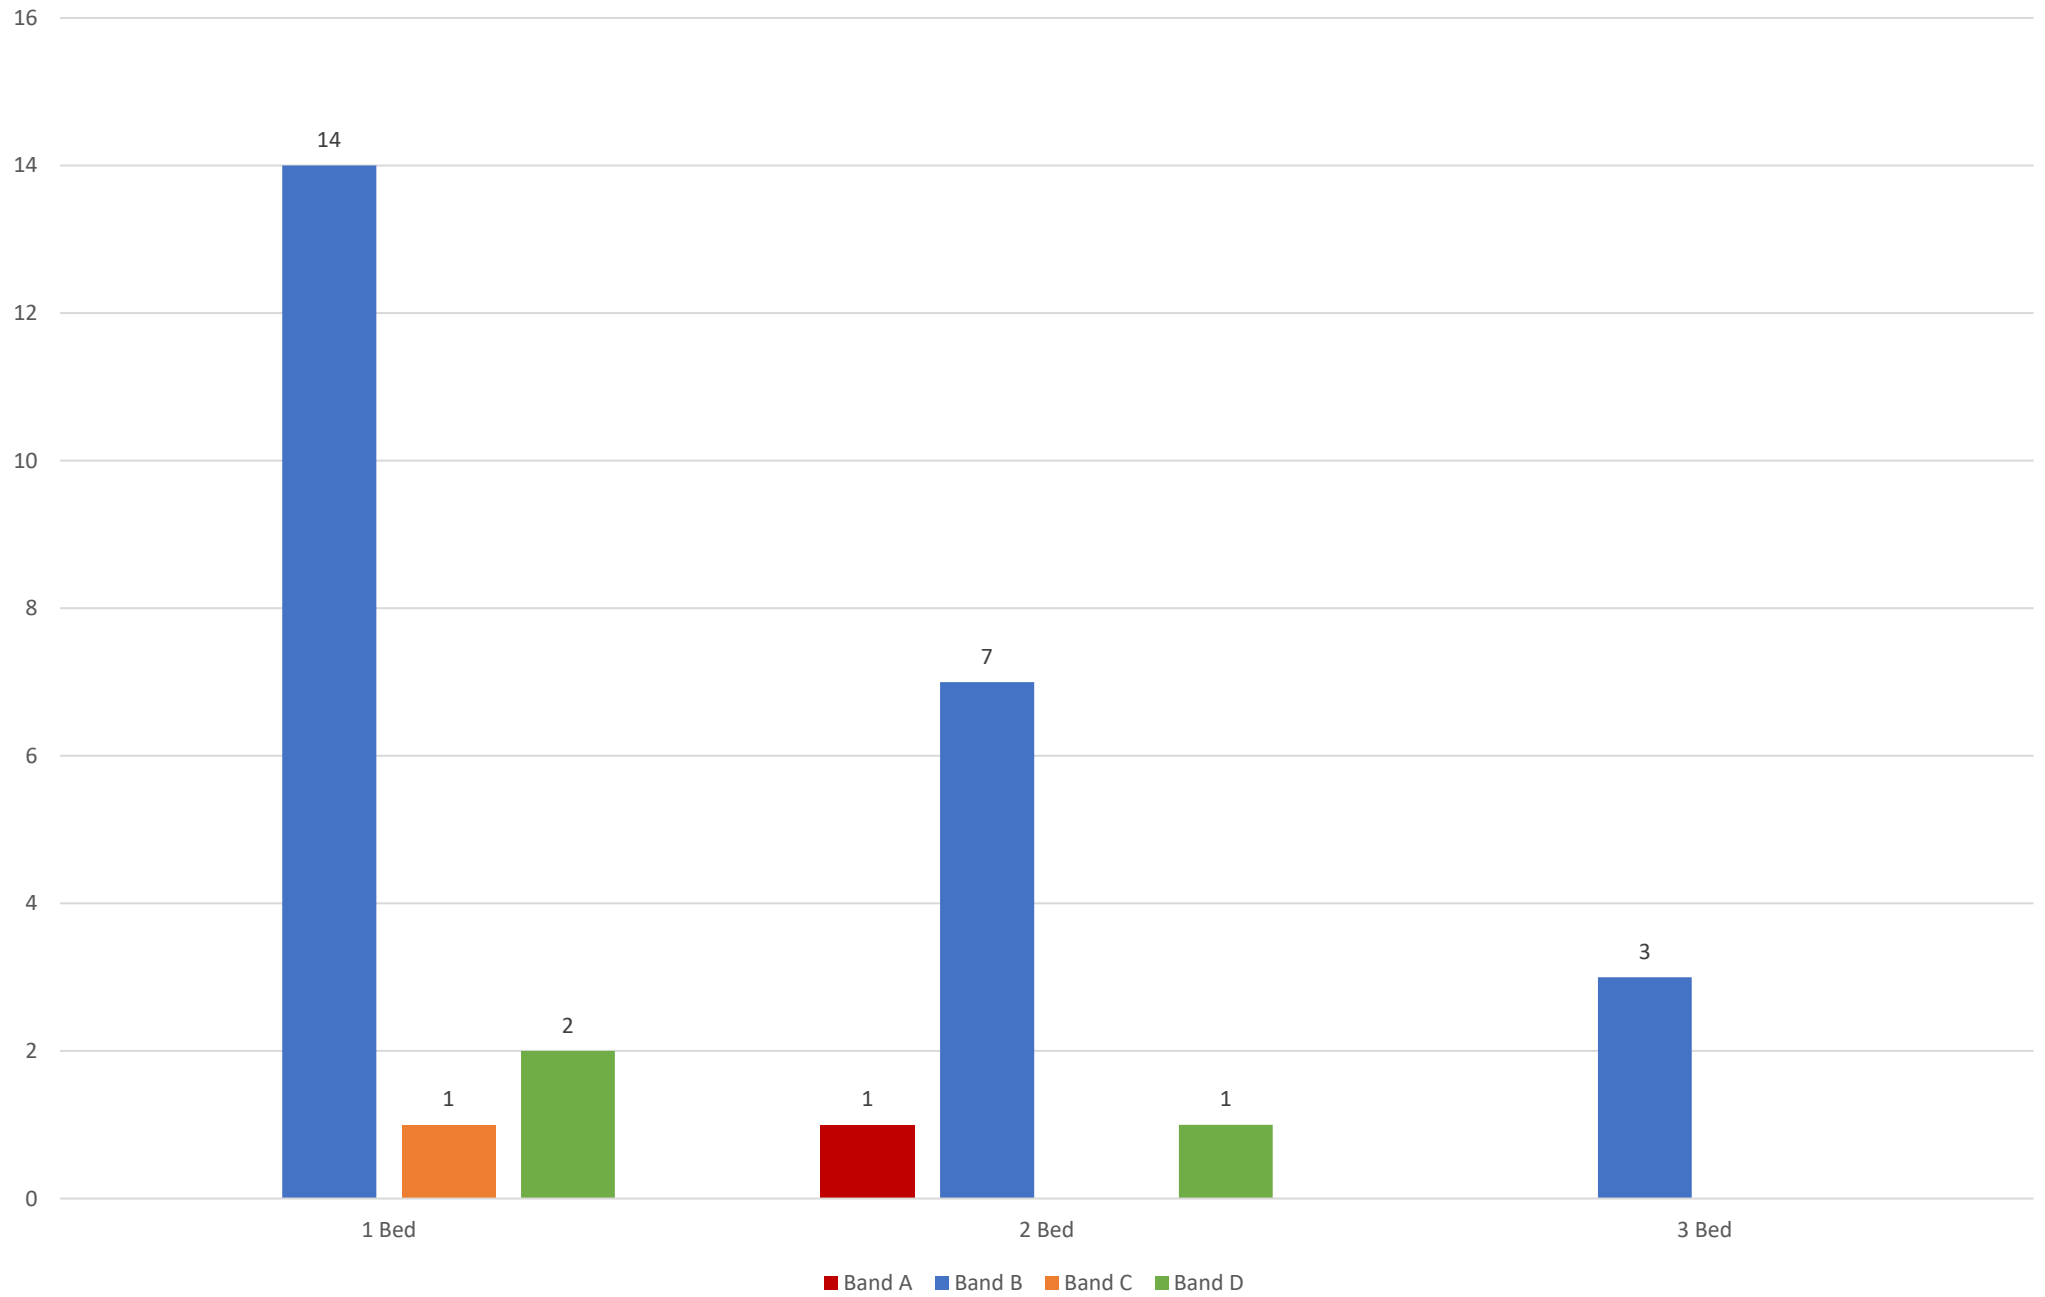

Let Date	Number of Bedrooms	Property Type	Accessibility	Sheltered	Address	Area	Band of Successful Applicant	Band Start Date	Number of Bids	Bid Position	Direct Let
11-Jul-22	1	Flat	5-General Needs	N	St Michaels Court	TBY_Paignton	Band D	04-Aug-21	18	10	N
12-Jul-22	2	House	5-General Needs	N	Myrtle Row	TBY_Torquay	Band B	26-Jan-21	140	1	N
15-Jul-22	2	Flat	5-General Needs	N	Tor Square House	TBY_Torquay	Band B	12-Aug-20	56	1	N
20-Jul-22	1	Flat	5-General Needs	N	Torwood Mount	TBY_Torquay	Band B	04-Aug-20	157	1	N
22-Jul-22	3	Flat	5-General Needs	N	Pendennis Road	TBY_Torquay	Band B	17-Dec-20	37	1	N
22-Jul-22	1	Flat	5-General Needs	Y	Brookfield Close	TBY_Paignton	Band B	05-May-22	37	6	N
22-Jul-22	1	Flat	5-General Needs	N	summerlands court	TBY_Brixham	Band B	03-Dec-21	162	10	N
25-Jul-22	1	Flat	5-General Needs	N	Babbacombe Road	TBY_Torquay	Band B	25-Mar-21	111	5	N
27-Jul-22	2	House	3-Step Free	N	Briseham Road	TBY_Brixham	Band B	14-Oct-21	156	5	N
28-Jul-22	1	Flat	4-Max 3 Steps	N	Brookfield Close	TBY_Paignton	Band B	22-Feb-22	22	2	N
29-Jul-22	1	Bungalow	5-General Needs	Y	Coleridge Court	TBY_Torquay	Band B	16-Dec-21	84	7	N

Number of lets by Number of Bedrooms and Band