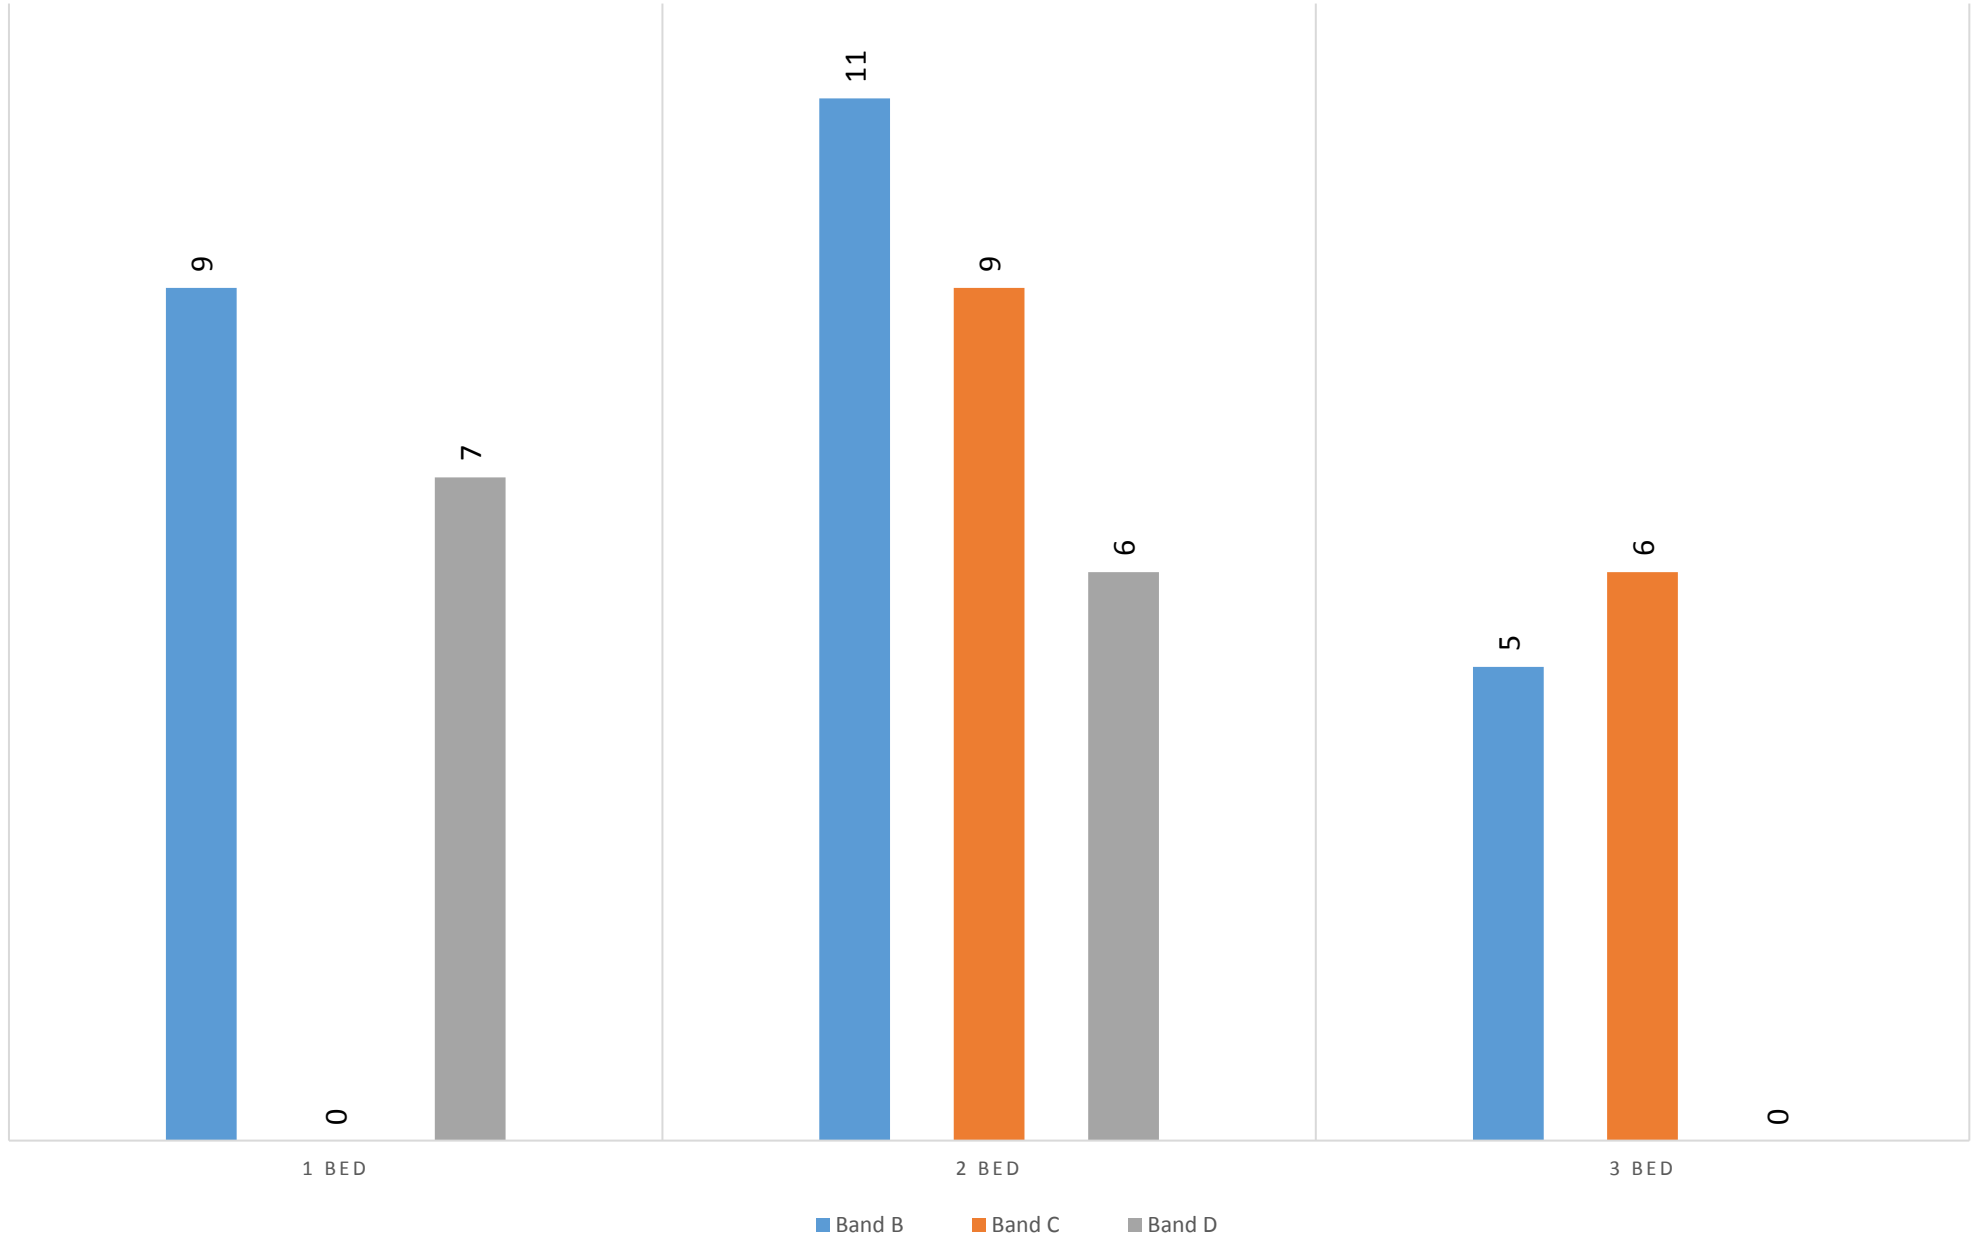

NUMBER OF LETS BY NUMBER OF BEDROOMS AND BAND