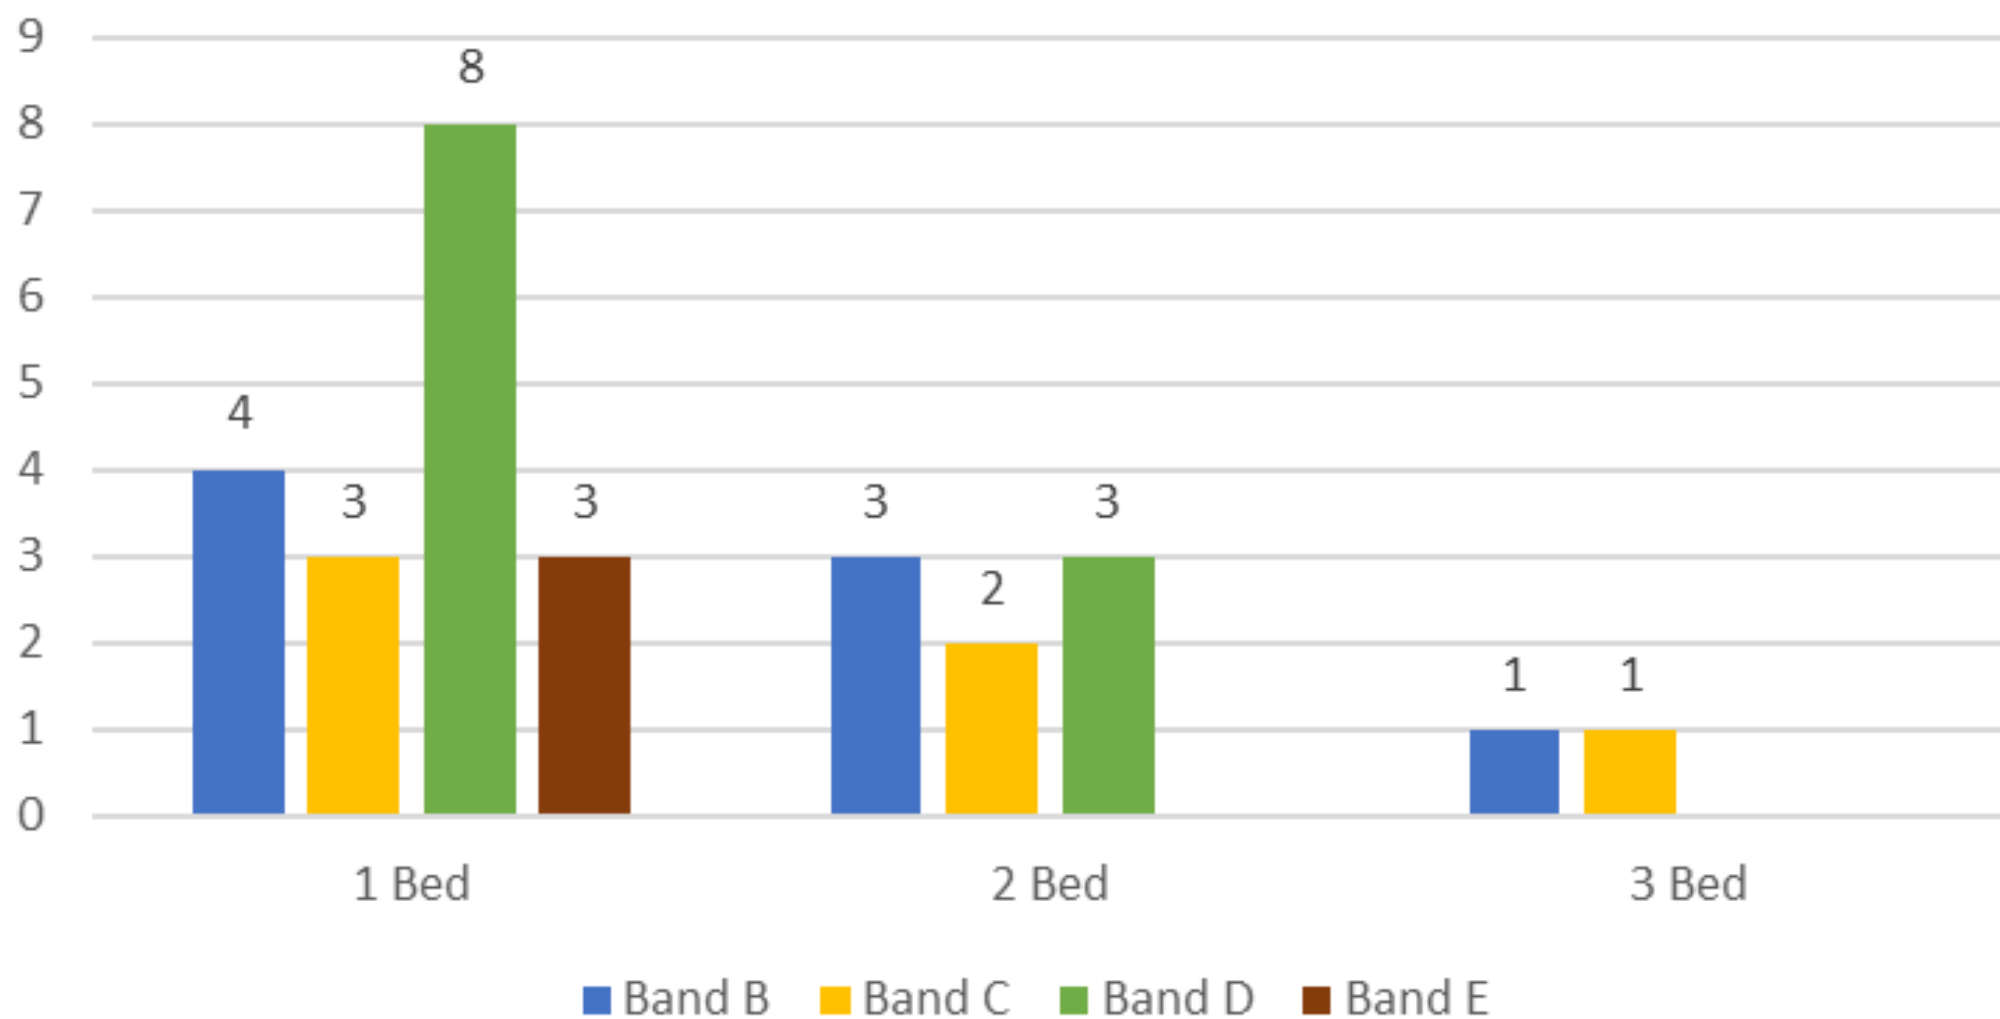

Let Date	Number of Bedrooms	Property Type	Accessibility	Sheltered	Address	Area	Band of Successful Applicant	Band Start Date	Bid Position of Successful Applicant	Number of Bids	Direct Let
06-May-21	1	Flat	5-General Needs	N	French Furze Road	SH_Blackawton	Band B	03-Feb-20	2	34	N
06-May-21	1	Flat	5-General Needs	N	French Furze Road	SH_Blackawton	Band D	13-Aug-20	19	26	N
06-May-21	1	Flat	5-General Needs	N	French Furze Road	SH_Blackawton	Band D	22-Jun-19	4	21	
14-May-21	1	Flat	5-General Needs	N	Victory Road	SH_Dartmouth	Band D	04-Dec-20	56	77	N
17-May-21	1	Flat	5-General Needs	N	Jubilee Close	SH_Dartmouth	Band C	03-Feb-20	4	35	N
18-May-21	1	Flat	5-General Needs	Y	Venn Court	SH_Brixton	Band D	06-Jan-21	2	3	
18-May-21	2	House	5-General Needs	N	Archway Drive	SH_Dartmouth	Band B	10-Mar-21	4	56	
19-May-21	1	Flat	3-Step Free	Y	Waterside House	SH_Ivybridge	Band D	16-Feb-21	35	43	N
21-May-21	1	Flat	5-General Needs	N	Jubilee Close	SH_Dartmouth	Band C	12-May-20	2	36	N
22-May-21	1	Bungalow	4-Max 3 Steps	N	Sicklemans Close	SH_Kingsbridge	Band C	04-Nov-19	21	90	N
24-May-21	1	Bungalow	5-General Needs	N	Yealmpton	SH_Yealmpton	Band B	13-Dec-19	4	145	N

Number of Lets by Number of Bedrooms and Band