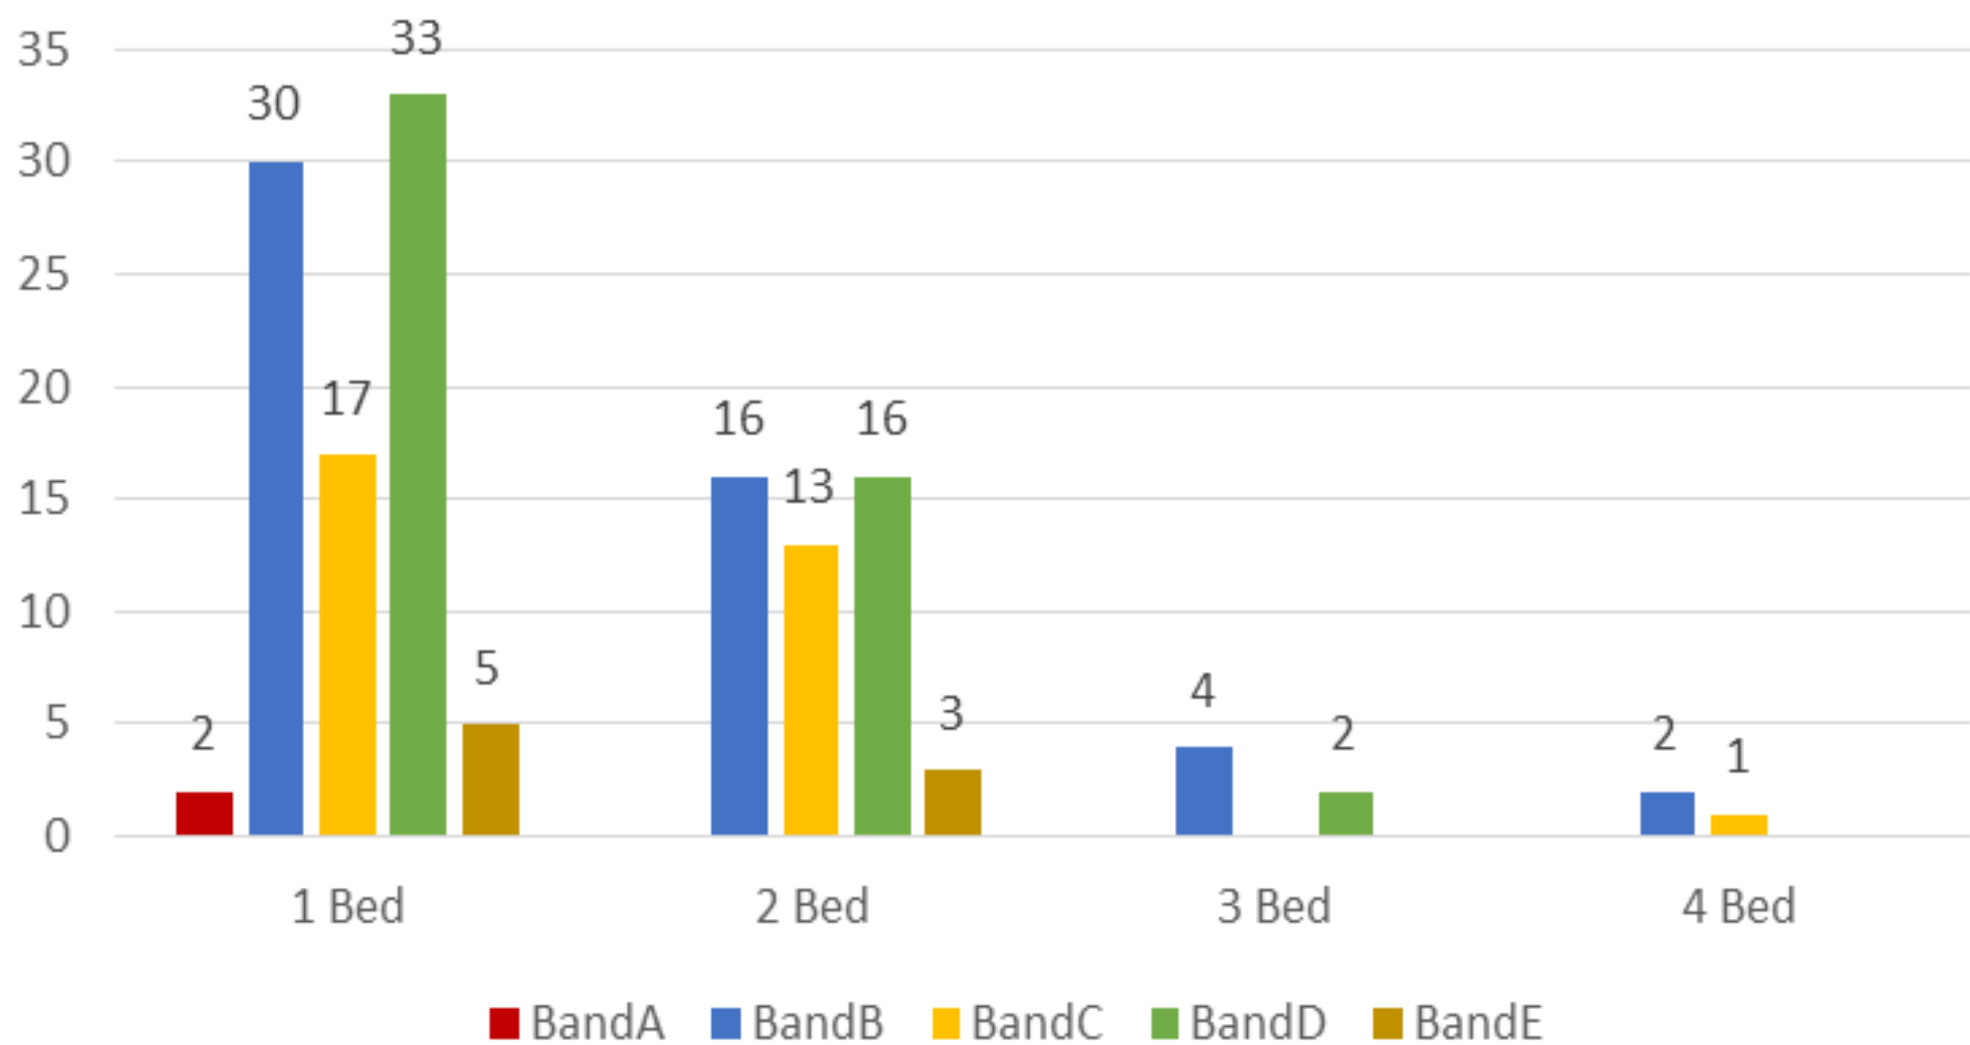

09-Jun-20	2	Other	5-General Needs	N	Tavistock	WD_Tavistock	BandD	19-Mar-20	1	1	Y
05-Jun-20	1	Flat	5-General Needs	Y	Merrivale Road	PLY_Beacon Park & Pennycross	BandE	02-Oct-18	1	1	Y
04-Jun-20	2	House	5-General Needs	N	Stoke	PLY_Stoke	BandB	26-Feb-14	1	1	N
02-Jun-20	2	Flat	4-Max 3 Steps	N	Southway	PLY_Southway	BandD	15-Nov-19	1	1	Y
02-Jun-20	1	Flat	4-Max 3 Steps	Y	Honicknowle Green	PLY_Honicknowle	BandC	09-Dec-19	5	17	Y
02-Jun-20	2	House	5-General Needs	N	Barne Barton	PLY_Barne Barton	BandD	30-Apr-20	1	1	Y
02-Jun-20	1	Flat	4-Max 3 Steps	N	Southway	PLY_Southway	BandB	22-Jun-17	1	246	N
02-Jun-20	4	Flat	4-Max 3 Steps	N	Keyham	PLY_Keyham	BandB	20-Aug-19	1	29	
02-Jun-20	1	Flat	5-General Needs	N	Stonehouse	PLY_Stonehouse	BandE	30-Aug-19	6	7	N
02-Jun-20	2	Flat	4-Max 3 Steps	N	Prince Rock	PLY_City Centre	BandB	19-Feb-20	1	44	N
02-Jun-20	3	House	5-General Needs	N	Plympton	PLY_Plympton St Maurice	BandD	21-Mar-16	1	1	Y
02-Jun-20	2	Flat	5-General Needs	N	Plymouth	PLY_City Centre	BandD	29-Feb-20	1	1	Y
02-Jun-20	1	Bedsit	4-Max 3 Steps	N	Beacon Park	PLY_Beacon Park & Pennycross	BandD	17-Apr-20	5	5	N
02-Jun-20	1	Flat	5-General Needs	N	Ford	PLY_Ford	BandD	06-May-20	1	1	N
01-Jun-20	1	Flat	5-General Needs	Y	19 Hoe Street	PLY_City Centre	BandD	14-Feb-19	5	21	
01-Jun-20	1	Flat	4-Max 3 Steps	N	Stonehouse	PLY_Stonehouse	BandD	07-Jan-20	1	1	Y

Number of Lets by Number of Bedrooms and Band