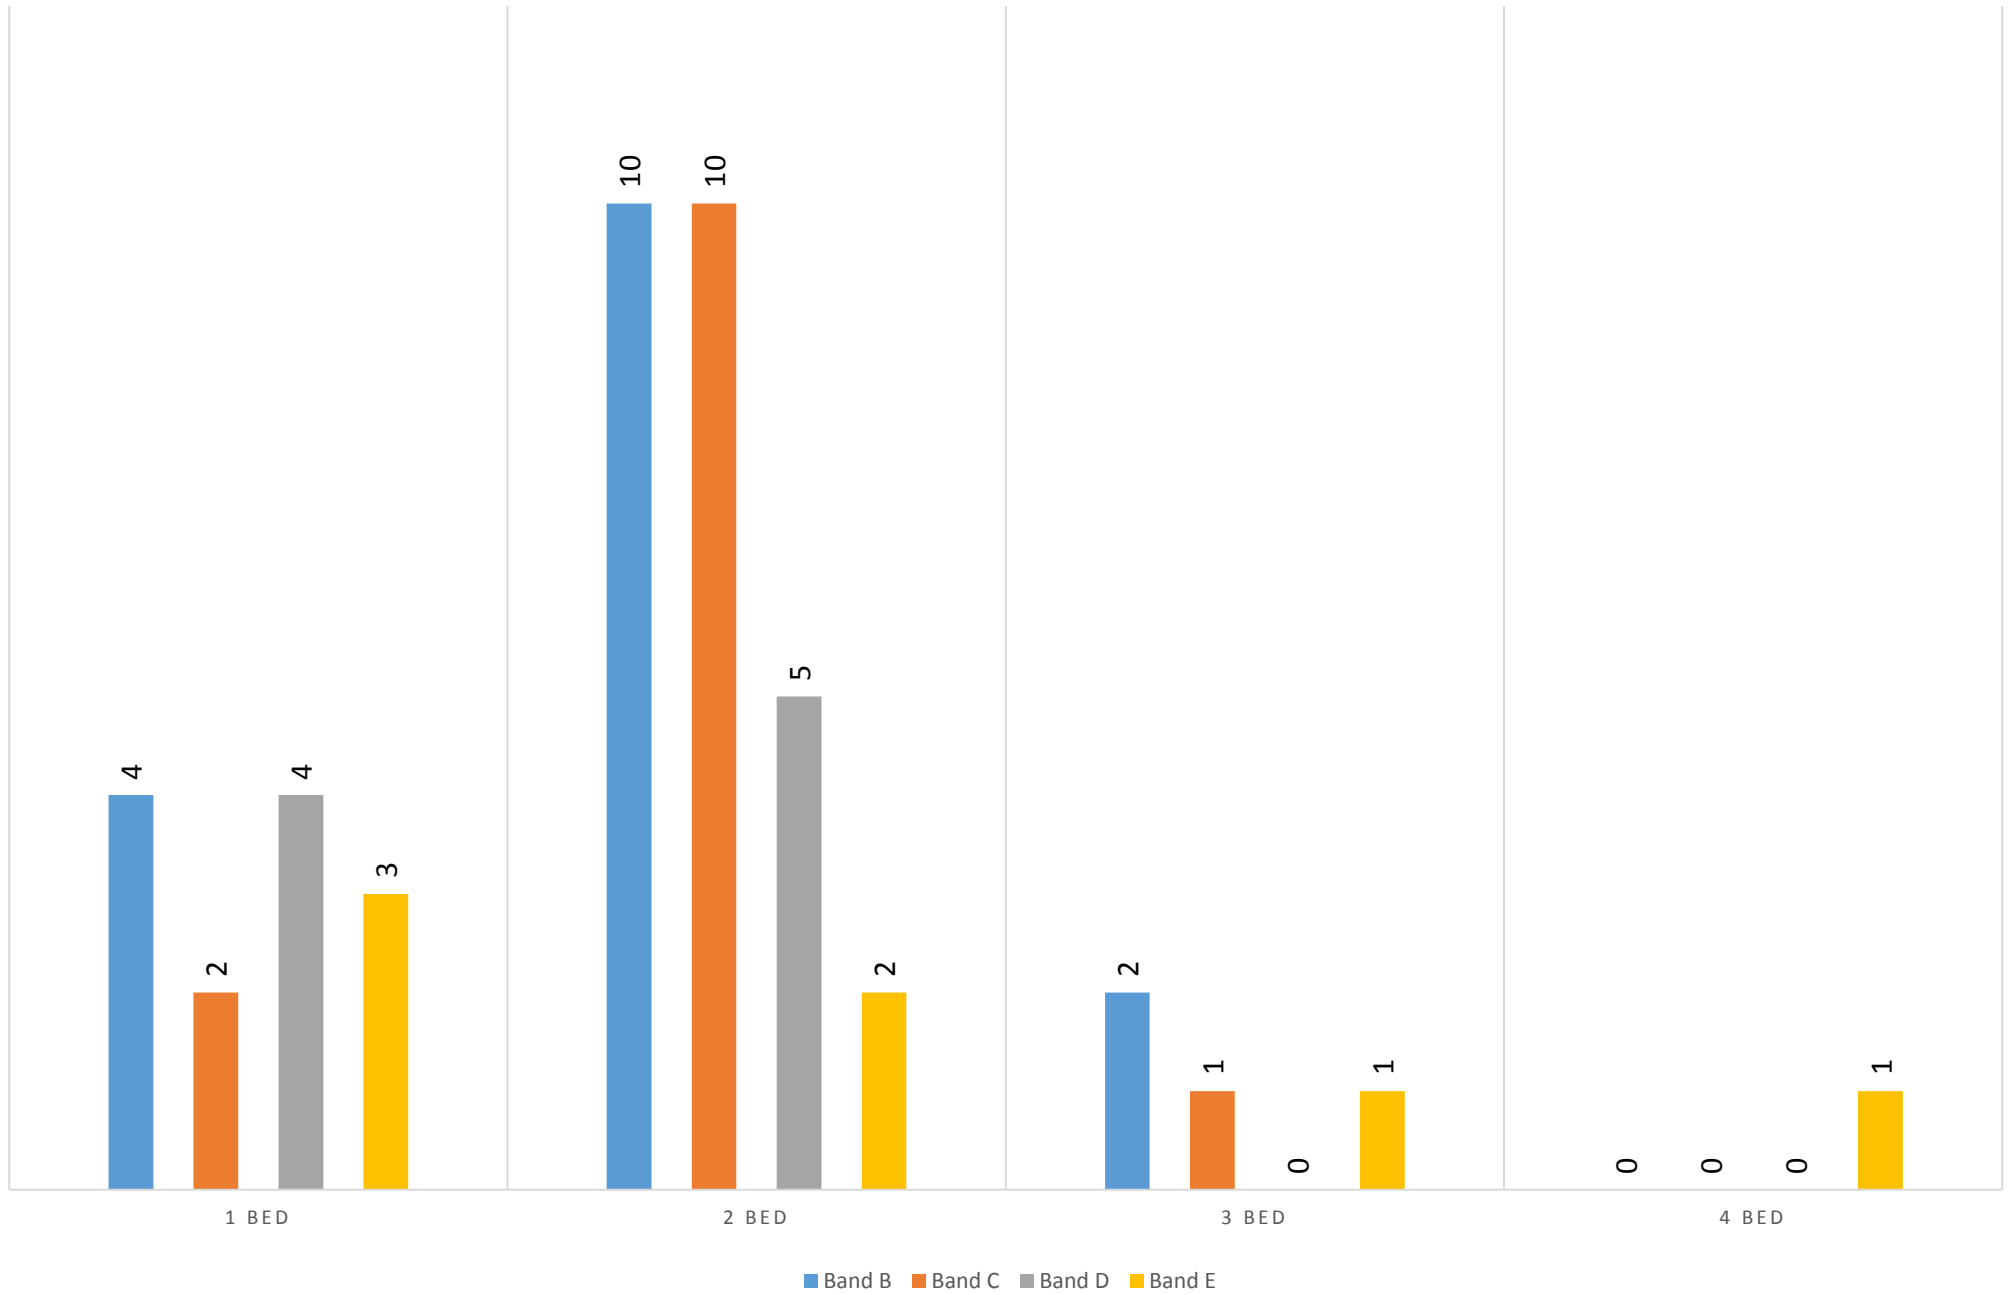

NUMBER OF LETS BY NUMBER OF BEDROOMS AND BAND