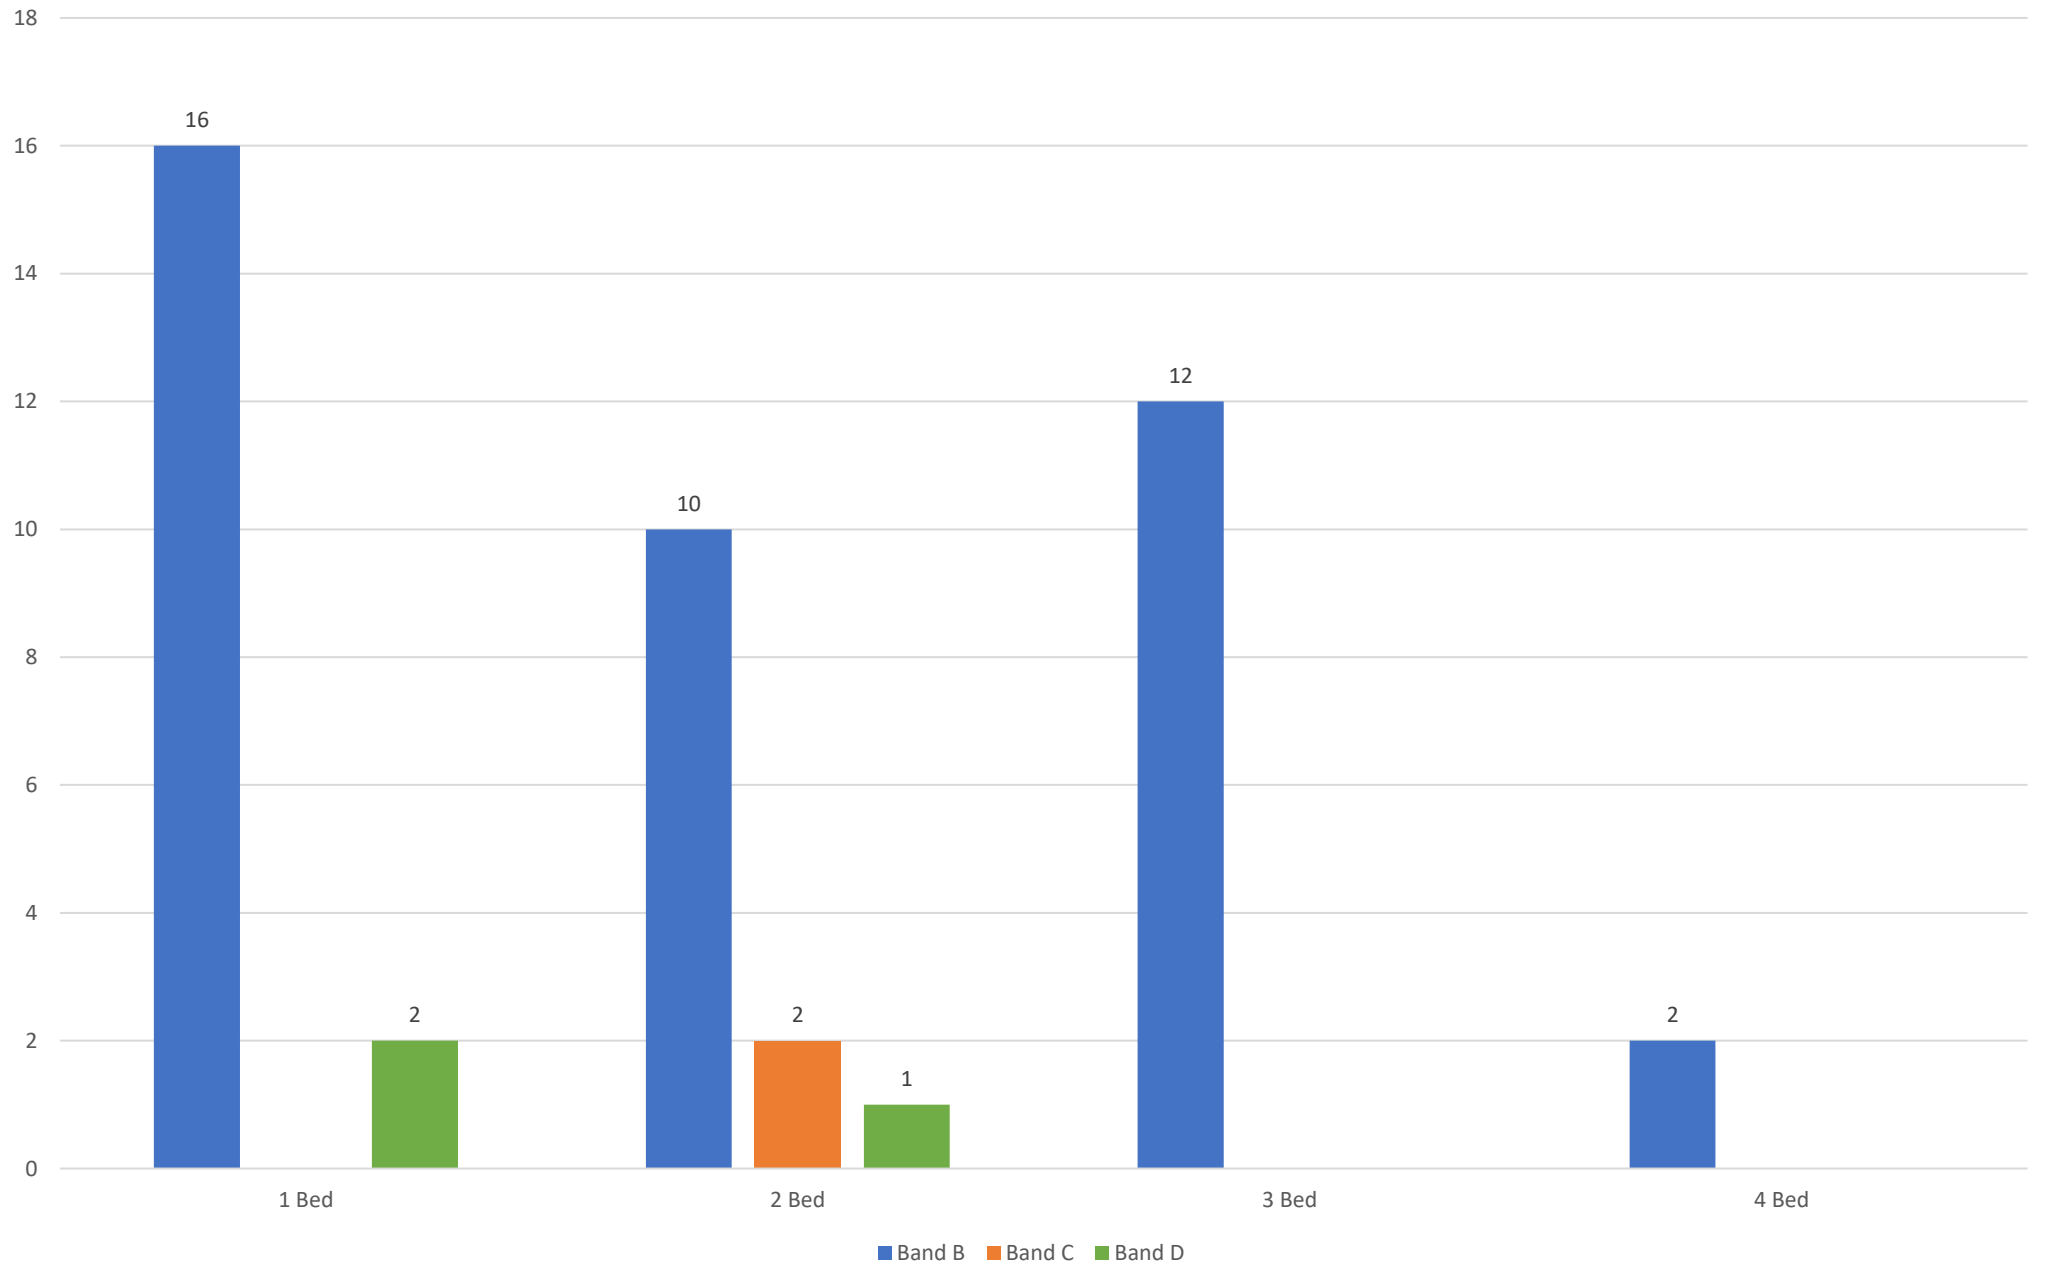

Let Date	Number of Bedrooms	Property Type	Accessibility	Sheltered	Address	Area	Band of Successful Applicant	Band Start Date	Number of Bids	Bid Position	Direct Let
04-Jul-22	2	Flat	5-General Needs	N	Turnstone Lane	ND_Fremington	Band B	23-Feb-22	63	5	N
04-Jul-22	1	Flat	5-General Needs	N	Oak Tree Gardens	ND_Ilfracombe	Band B	21-Apr-22	55	7	N
05-Jul-22	1	House	5-General Needs	N	Easterly Park	ND_Braunton	Band B	15-Oct-20	1	1	Y
05-Jul-22	1	Flat	3-Step Free	N	Staddon Close	ND_Braunton	Band B	15-Dec-20	1	1	Y
05-Jul-22	1	Flat	4-Max 3 Steps	N	Field Close	ND_Braunton	Band B	15-Oct-20	1	1	Y
07-Jul-22	3	House	5-General Needs	N	John Smale Road	ND_Barnstaple	Band B	21-Apr-21	174	3	N
07-Jul-22	3	Flat	5-General Needs	N	Brewer Rd	ND_Barnstaple	Band B	21-Jan-22	39	2	N
07-Jul-22	1	Flat	4-Max 3 Steps	N	Lewis Court	ND_Ilfracombe	Band B	12-Apr-22	67	7	N
07-Jul-22	2	Bungalow	4-Max 3 Steps	N	Field Close	ND_Braunton	Band B	15-Oct-20	1	1	Y
08-Jul-22	1	Flat	4-Max 3 Steps	Y	Mill Court	ND_Barnstaple	Band D	22-Oct-21	19	10	N
11-Jul-22	2	House	5-General Needs	N	Langley View	ND_Chulmleigh	Band B	25-Oct-21	100	5	N
11-Jul-22	1	Bungalow	4-Max 3 Steps	N	Easterley Terrace	ND_Barnstaple	Band B	05-Nov-05	161	1	N
12-Jul-22	1	Flat	4-Max 3 Steps	Y	Mill Court	ND_Barnstaple	Band D	14-Sep-21	43	19	N
13-Jul-22	2	House	5-General Needs	N	Tawcroft Way	ND_Barnstaple	Band B	08-Feb-22	249	16	N
15-Jul-22	4	House	5-General Needs	N	Rooksbridge View	ND_Barnstaple	Band B	06-Sep-21	367	38	N
19-Jul-22	4	Maisonette	5-General Needs	N	Burnside Road	ND_Ilfracombe	Band B	27-Sep-21	84	8	N
19-Jul-22	1	Flat	5-General Needs	N	Greenways	ND_Ilfracombe	Band B	09-Dec-21	179	19	N
19-Jul-22	3	House	5-General Needs	N	Queens Avenue	ND_Ilfracombe	Band B	12-Apr-22	65	6	N
19-Jul-22	1	Flat	3-Step Free	Y	Magdalene Lawn	ND_Barnstaple	Band B	01-Dec-21	94	5	N
25-Jul-22	2	Flat	5-General Needs	N	Caen View	ND_Braunton	Band B	06-Mar-22	47	5	N
25-Jul-22	1	Flat	5-General Needs	N	Walters Field	ND_Barnstaple	Band B	04-Apr-22	178	30	N
26-Jul-22	2	Bungalow	5-General Needs	N	Dart Park	ND_South Molton	Band C	23-May-22	87	26	N
26-Jul-22	1	Flat	5-General Needs	N	Beaufort Walk	ND_Barnstaple	Band B	12-Apr-22	160	23	N
26-Jul-22	2	House	5-General Needs	N	Fir Terrace	ND_South Molton	Band B	19-Nov-21	123	6	N

Number of lets by Number of Bedrooms and Band