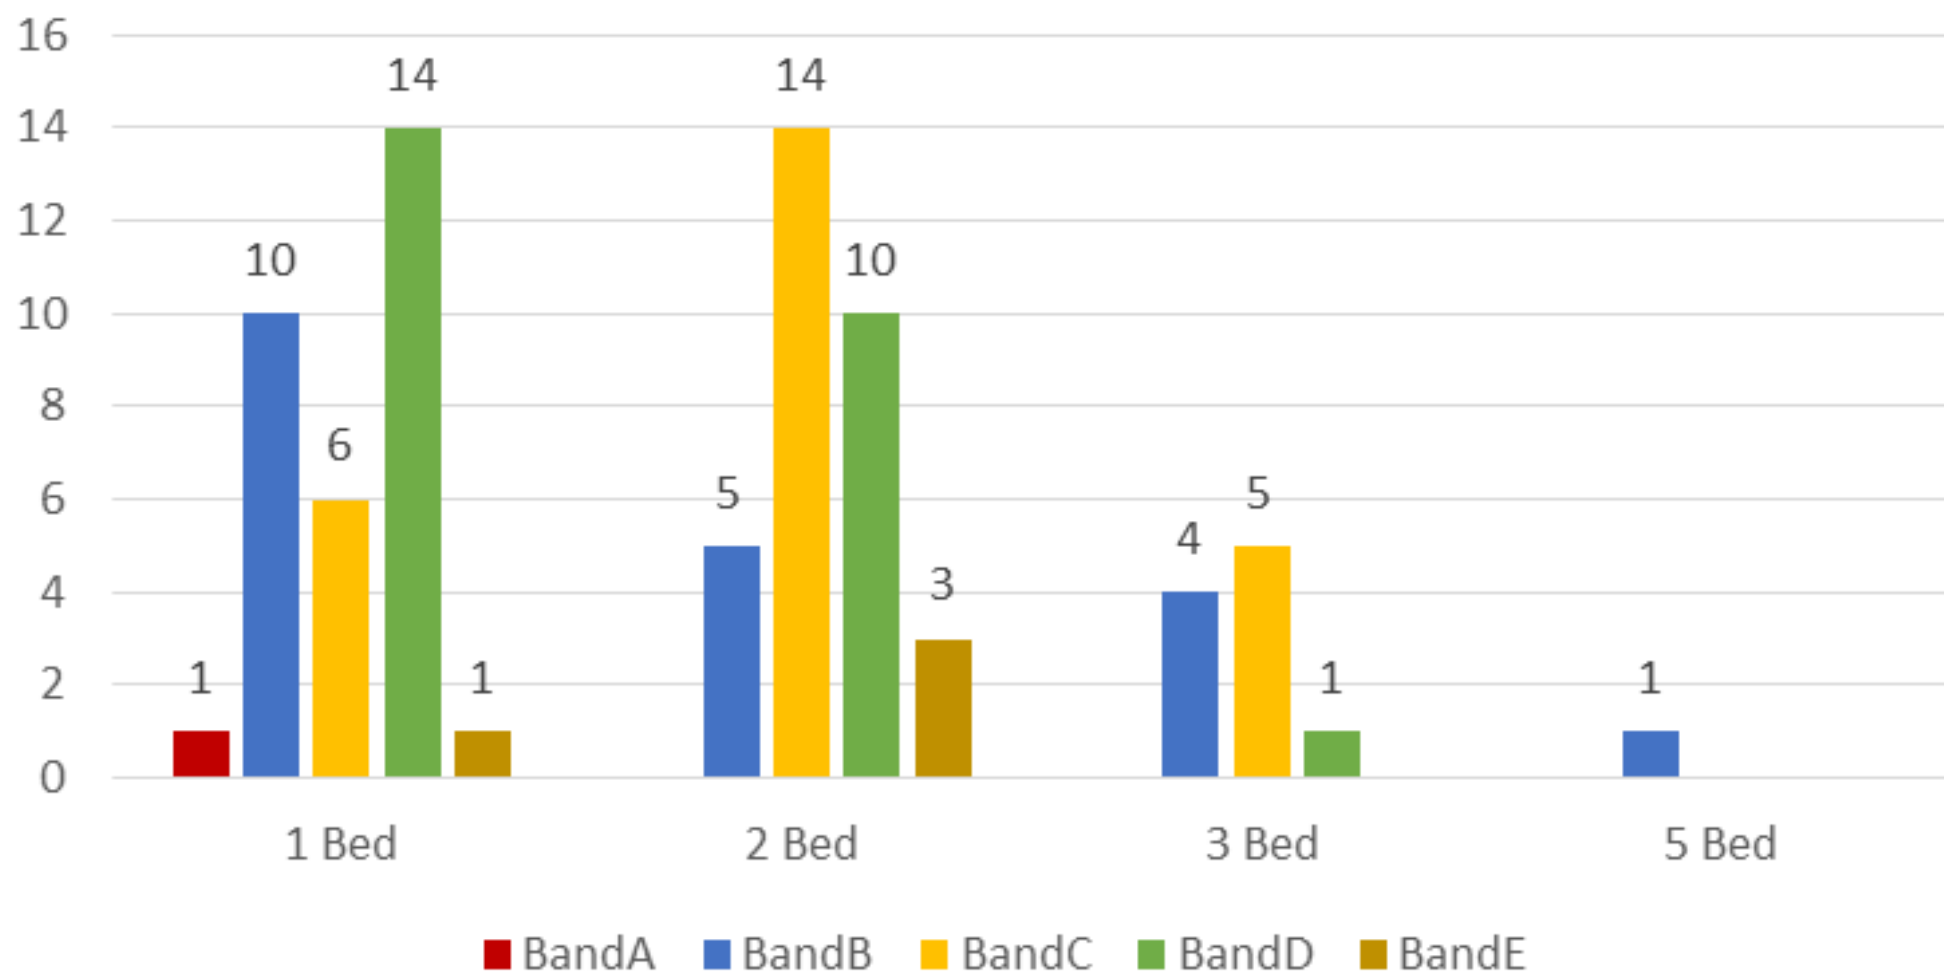

23-Jun-20	5	House	5-General Needs	N	Barnstaple	ND_Barnstaple	BandB	12-Aug-13	1	58	N
23-Jun-20	1	Bungalow	4-Max 3 Steps	N	Witheridge	ND_Witheridge	BandD	30-Apr-20	1	1	Y
23-Jun-20	2	House	5-General Needs	N	Fremington	ND_Fremington	BandD	08-Jun-20	1	1	Y
22-Jun-20	2	House	5-General Needs	N	Pilton	ND_Barnstaple	BandD	17-Oct-19	1	1	N
16-Jun-20	2	Flat	3-Step Free	N	Barnstaple	ND_Barnstaple	BandD	08-Jan-20	1	1	N
16-Jun-20	1	Flat	5-General Needs	Y	Barnstaple	ND_Barnstaple	BandD	03-May-13	1	16	N
16-Jun-20	1	Bungalow	3-Step Free	N	Ilfracombe	ND_Ilfracombe	BandD	30-Mar-17	1	1	Y
15-Jun-20	2	House	5-General Needs	N	South Molton	ND_South Molton	BandC	20-Apr-20	29	100	N
15-Jun-20	1	Flat	5-General Needs	Y	Station Road	ND_Braunton	BandC	17-Jun-19	1	16	N
15-Jun-20	1	Bungalow	4-Max 3 Steps	N	Landkey	ND_Barnstaple	BandD	14-Jun-19	75	188	N
15-Jun-20	1	Bungalow	4-Max 3 Steps	N	Barnstaple	ND_Barnstaple	BandA	16-Jul-19	1	124	N
09-Jun-20	2	Flat	5-General Needs	N	Barnstaple	ND_Barnstaple	BandD	28-Apr-20	1	1	Y
08-Jun-20	2	Bungalow	5-General Needs	N	Bickington	ND_Barnstaple	BandB	06-Sep-18	2	91	N
08-Jun-20	1	Bungalow	4-Max 3 Steps	N	Barnstaple	ND_Barnstaple	BandD	05-May-20	1	1	N
08-Jun-20	2	House	5-General Needs	N	Ilfracombe	ND_Ilfracombe	BandC	24-Apr-20	1	1	Y
08-Jun-20	2	Bungalow	4-Max 3 Steps	N	Lynton	ND_Lynton and Lynmouth	BandB	05-Apr-19	1	34	N
02-Jun-20	2	Maisonette	5-General Needs	N	Ilfracombe	ND_Ilfracombe	BandD	20-Jan-20	1	1	N
02-Jun-20	3	House	5-General Needs	N	Barnstaple	ND_Barnstaple	BandD	08-Oct-19	1	1	Y
01-Jun-20	1	Bungalow	5-General Needs	N	Bishops Nympton	ND_Bishop's Nympton	BandD	04-Jun-18	9	34	

Number of Lets by Number of Bedrooms and Band