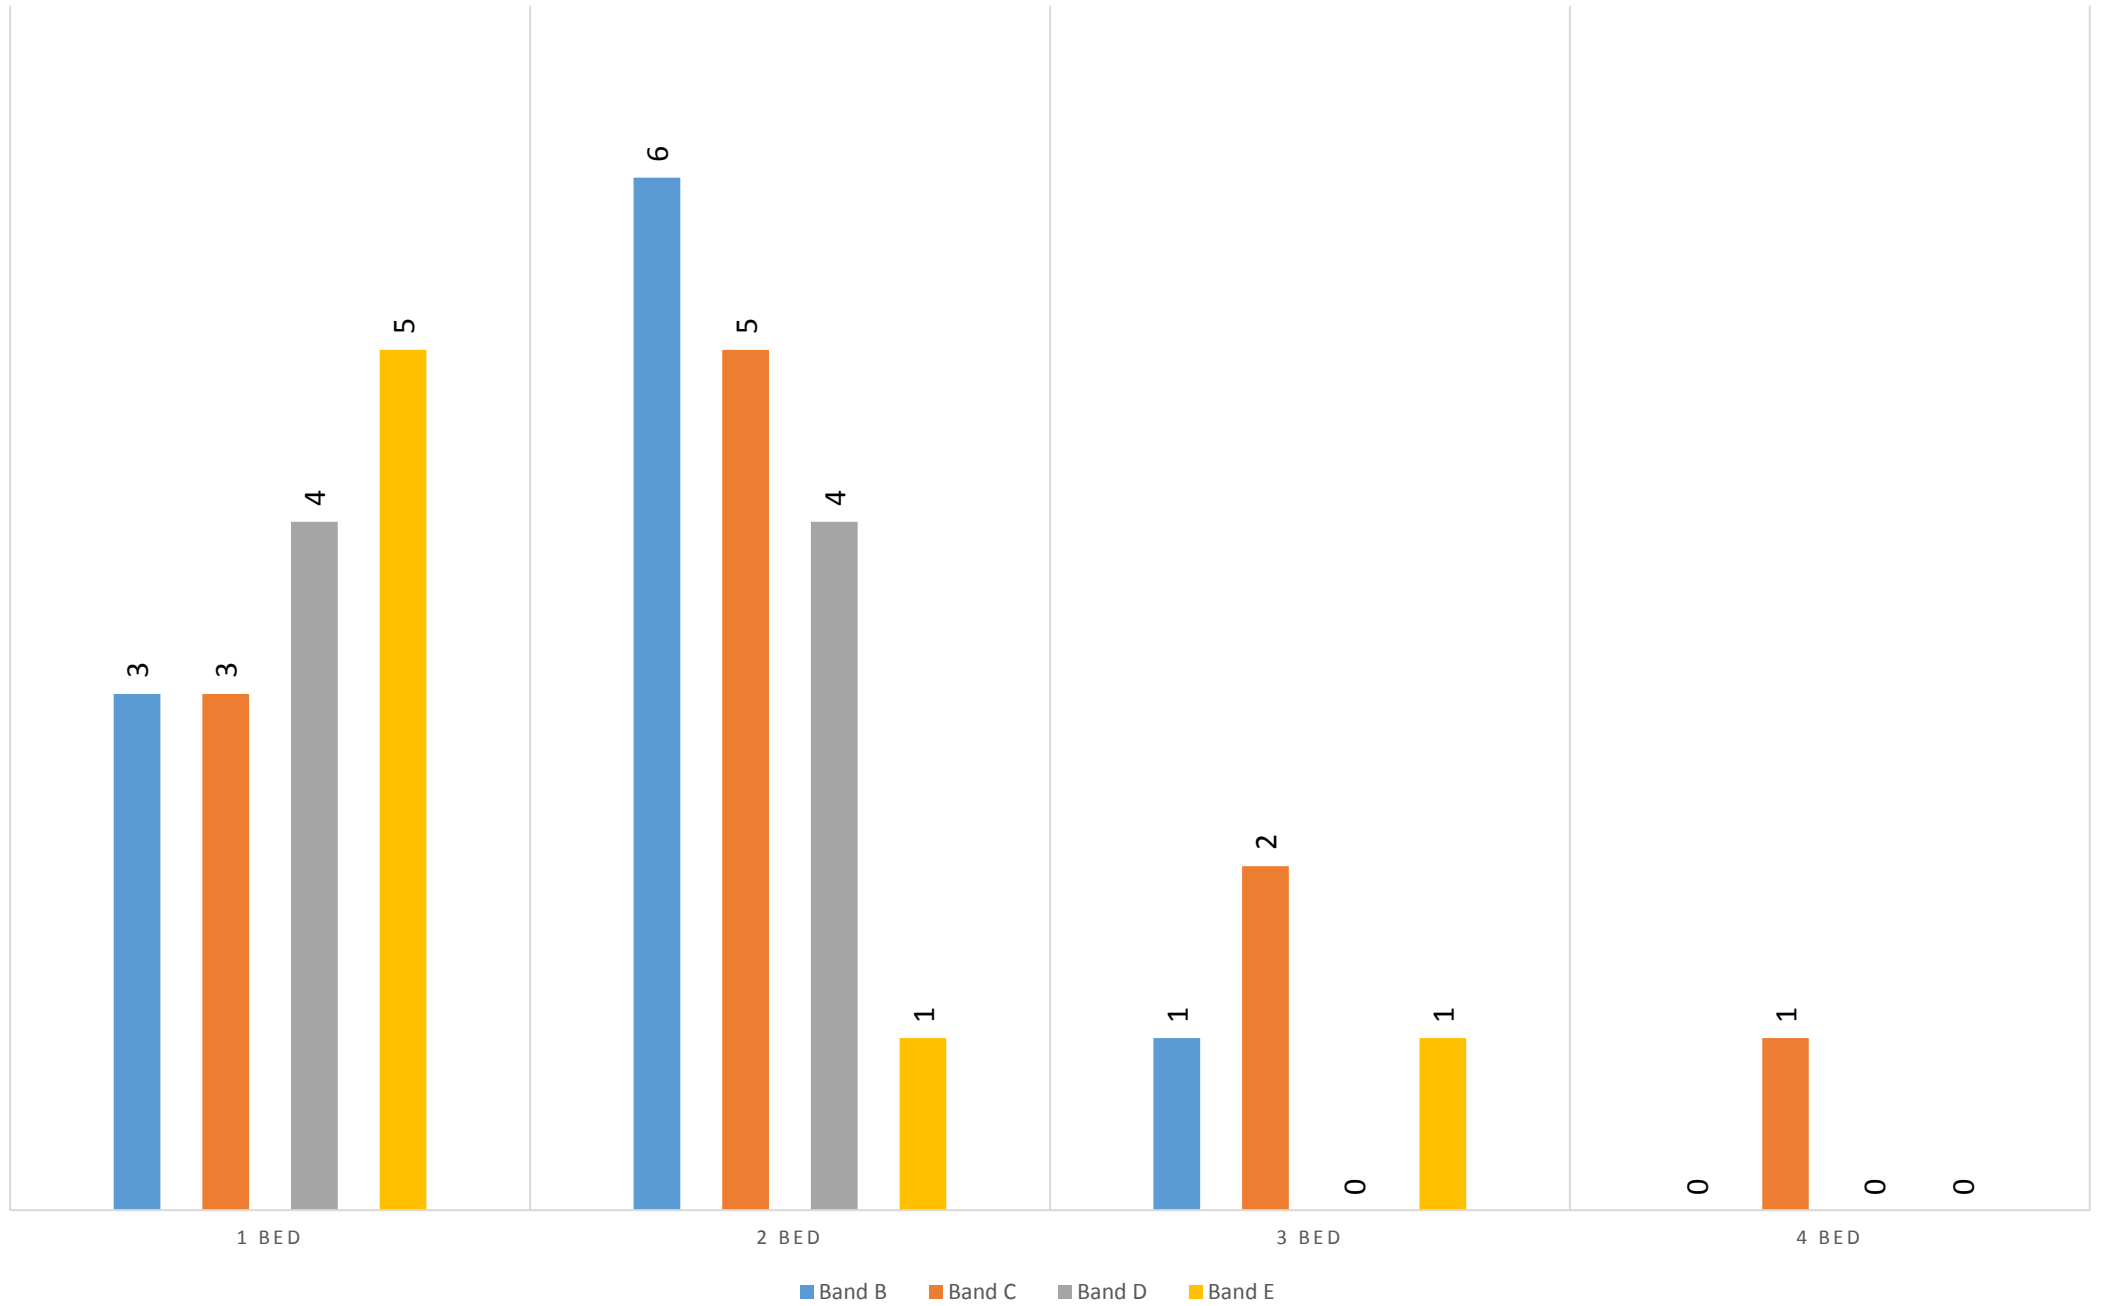

NUMBER OF LETS BY NUMBER OF BEDROOMS AND BAND