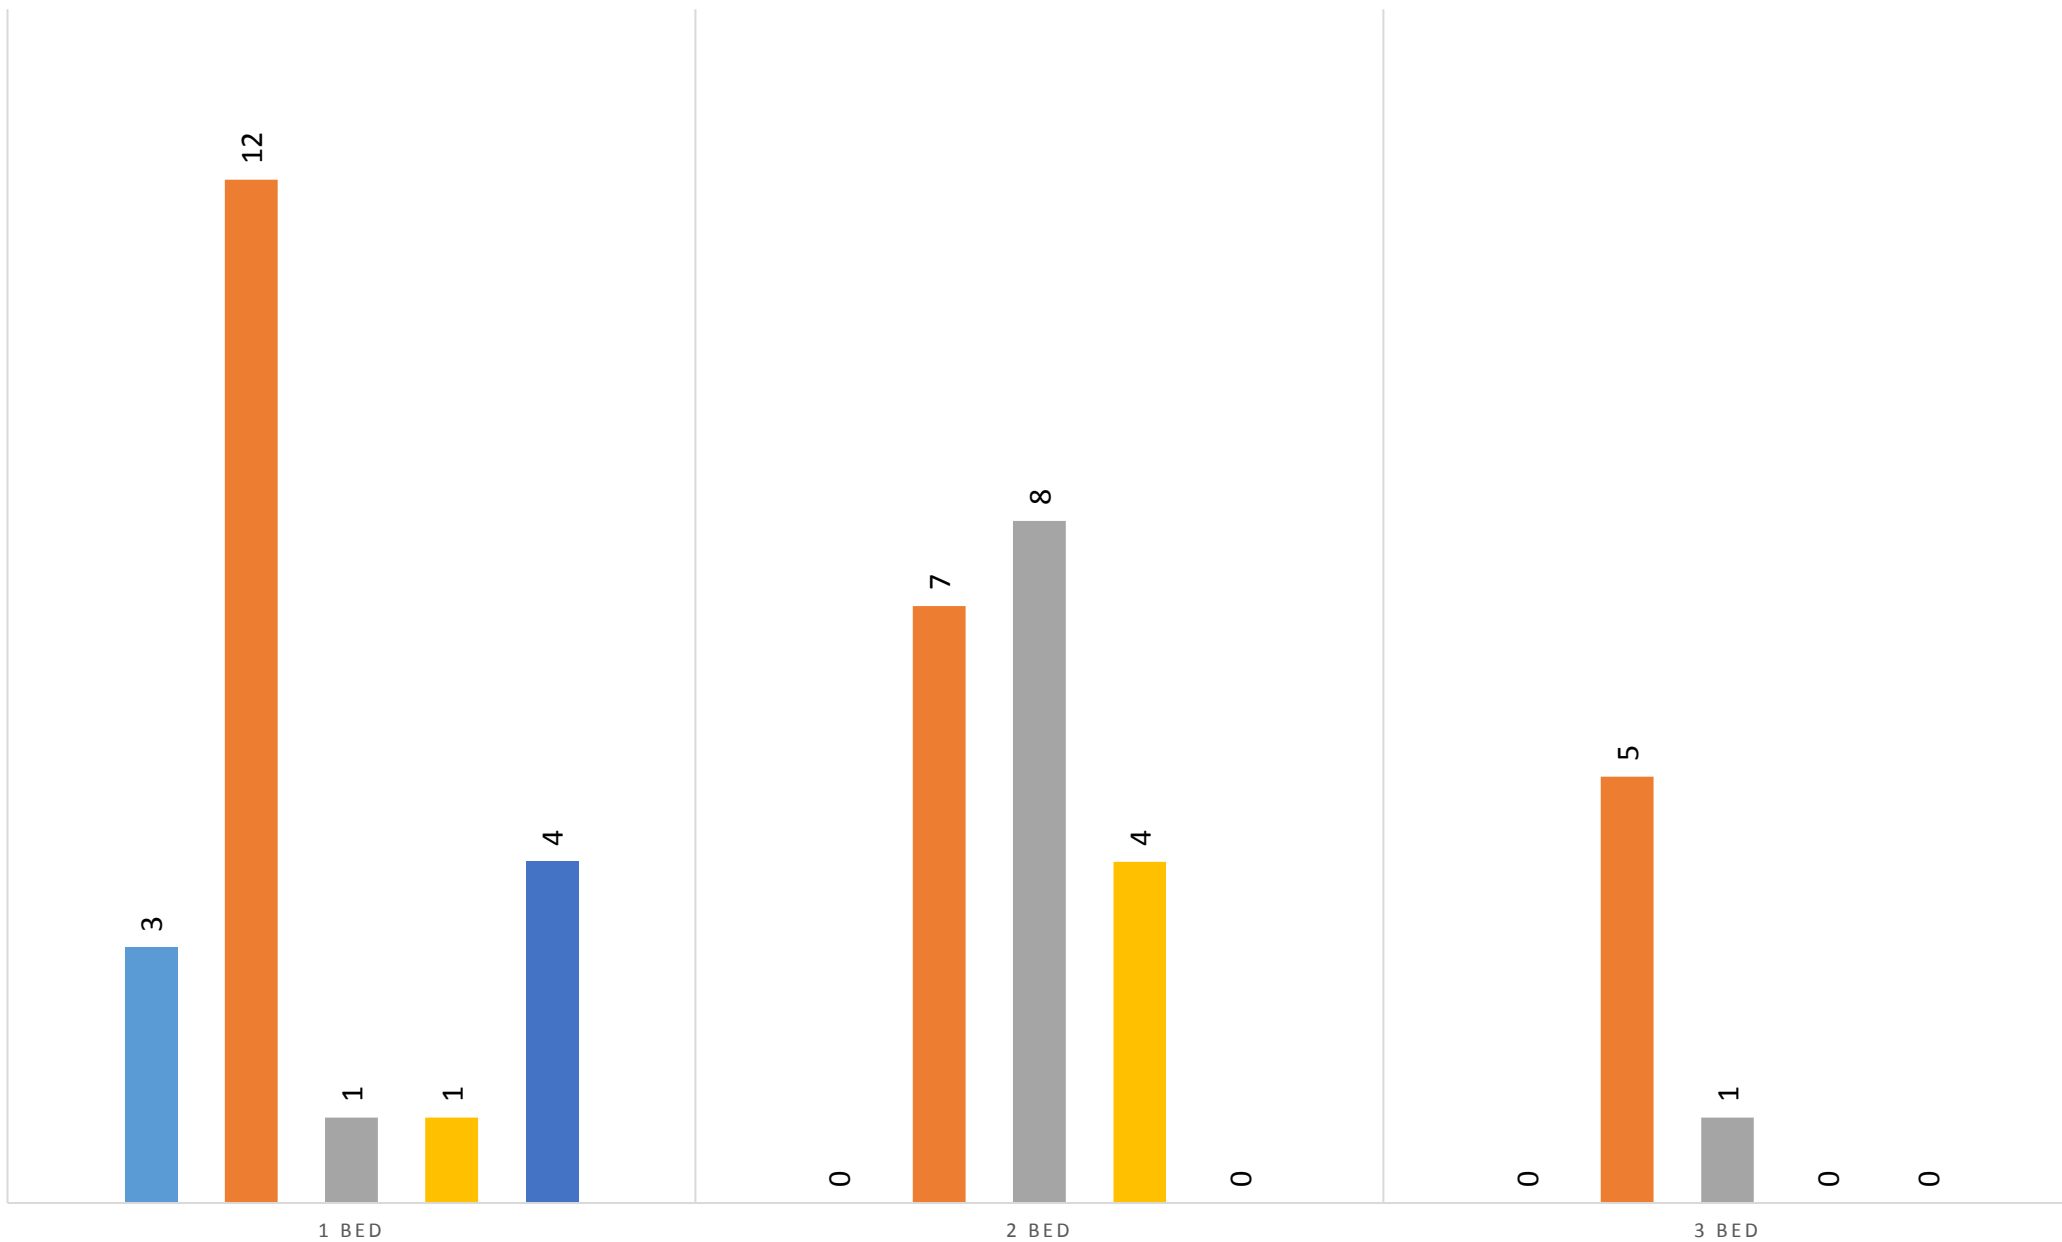

NUMBER OF LETS BY NUMBER OF BEDROOMS AND BAND

■ Band A   ■ Band B   ■ Band C   ■ Band D   ■ Band E