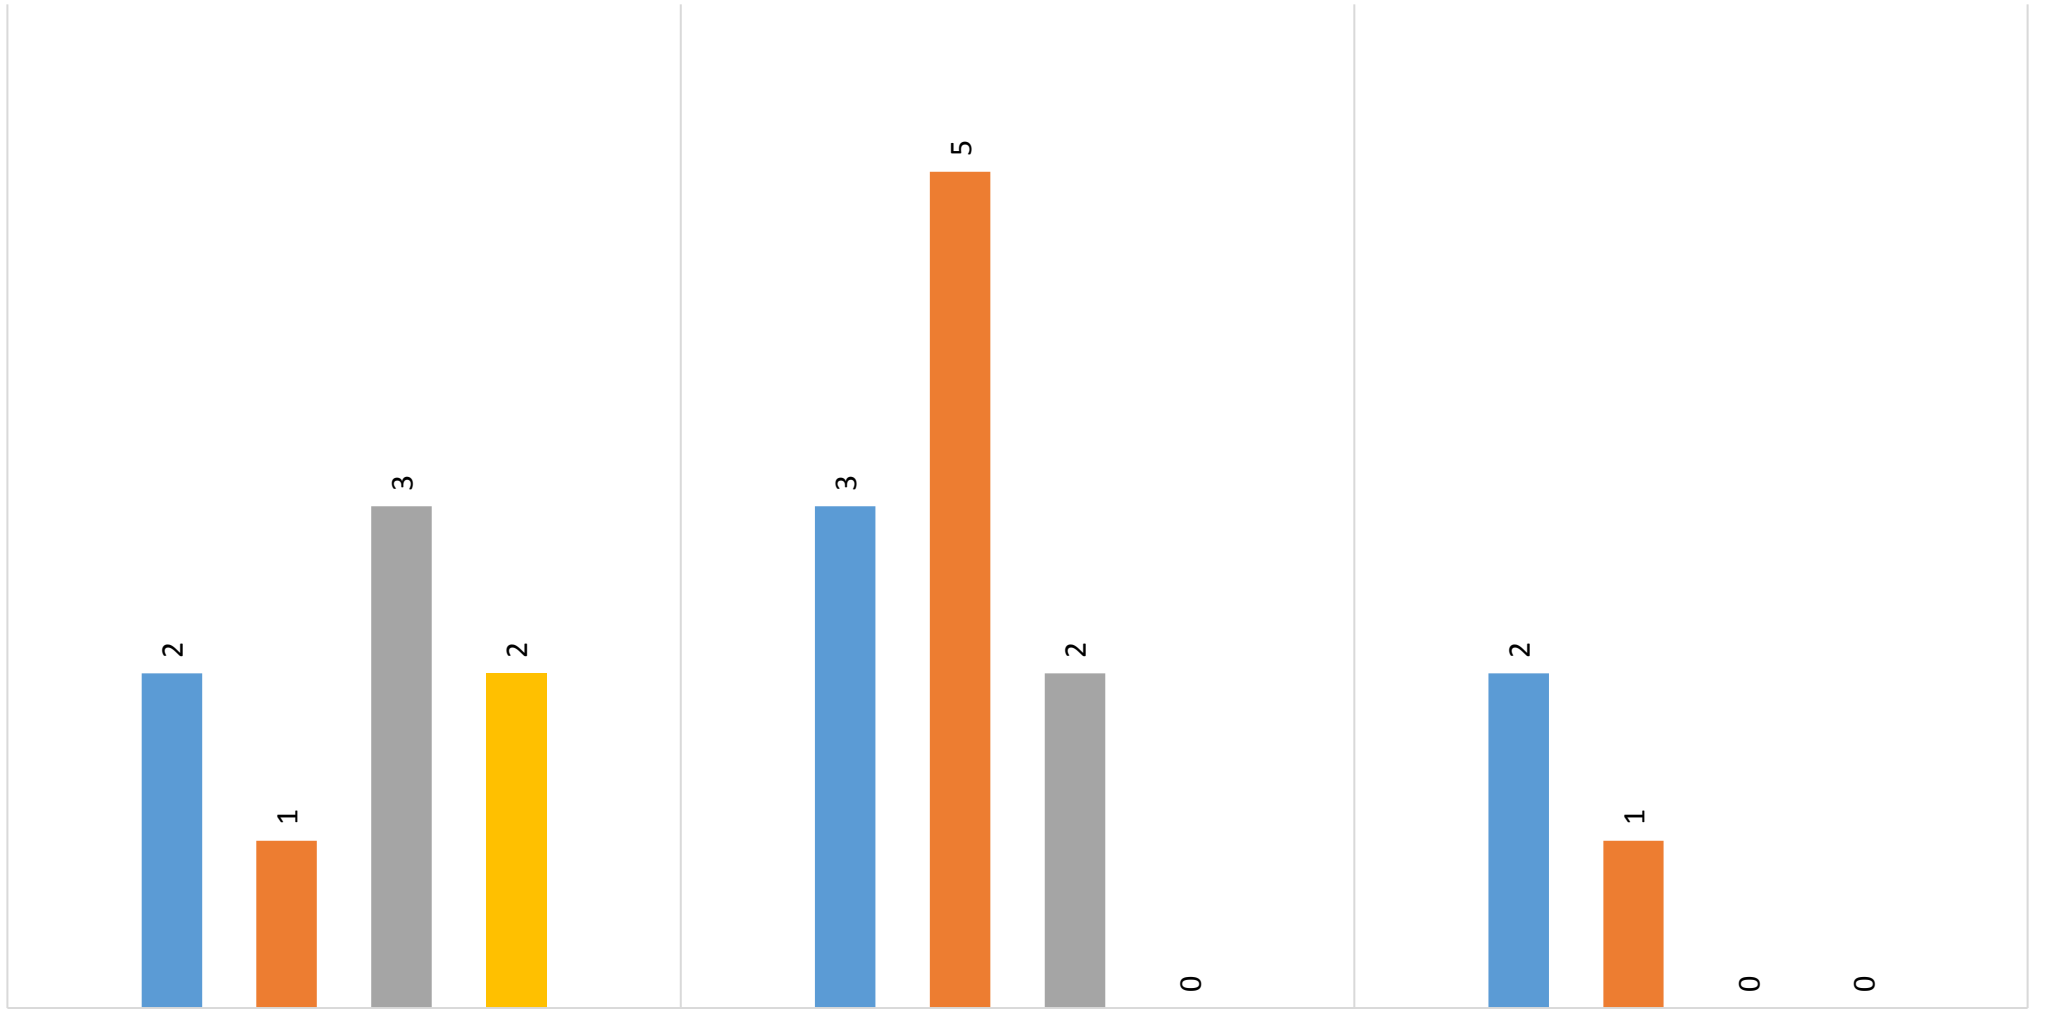

NUMBER OF LETS BY NUMBER OF BEDROOMS AND BAND

■ Band B   ■ Band C   ■ Band D   ■ Band E