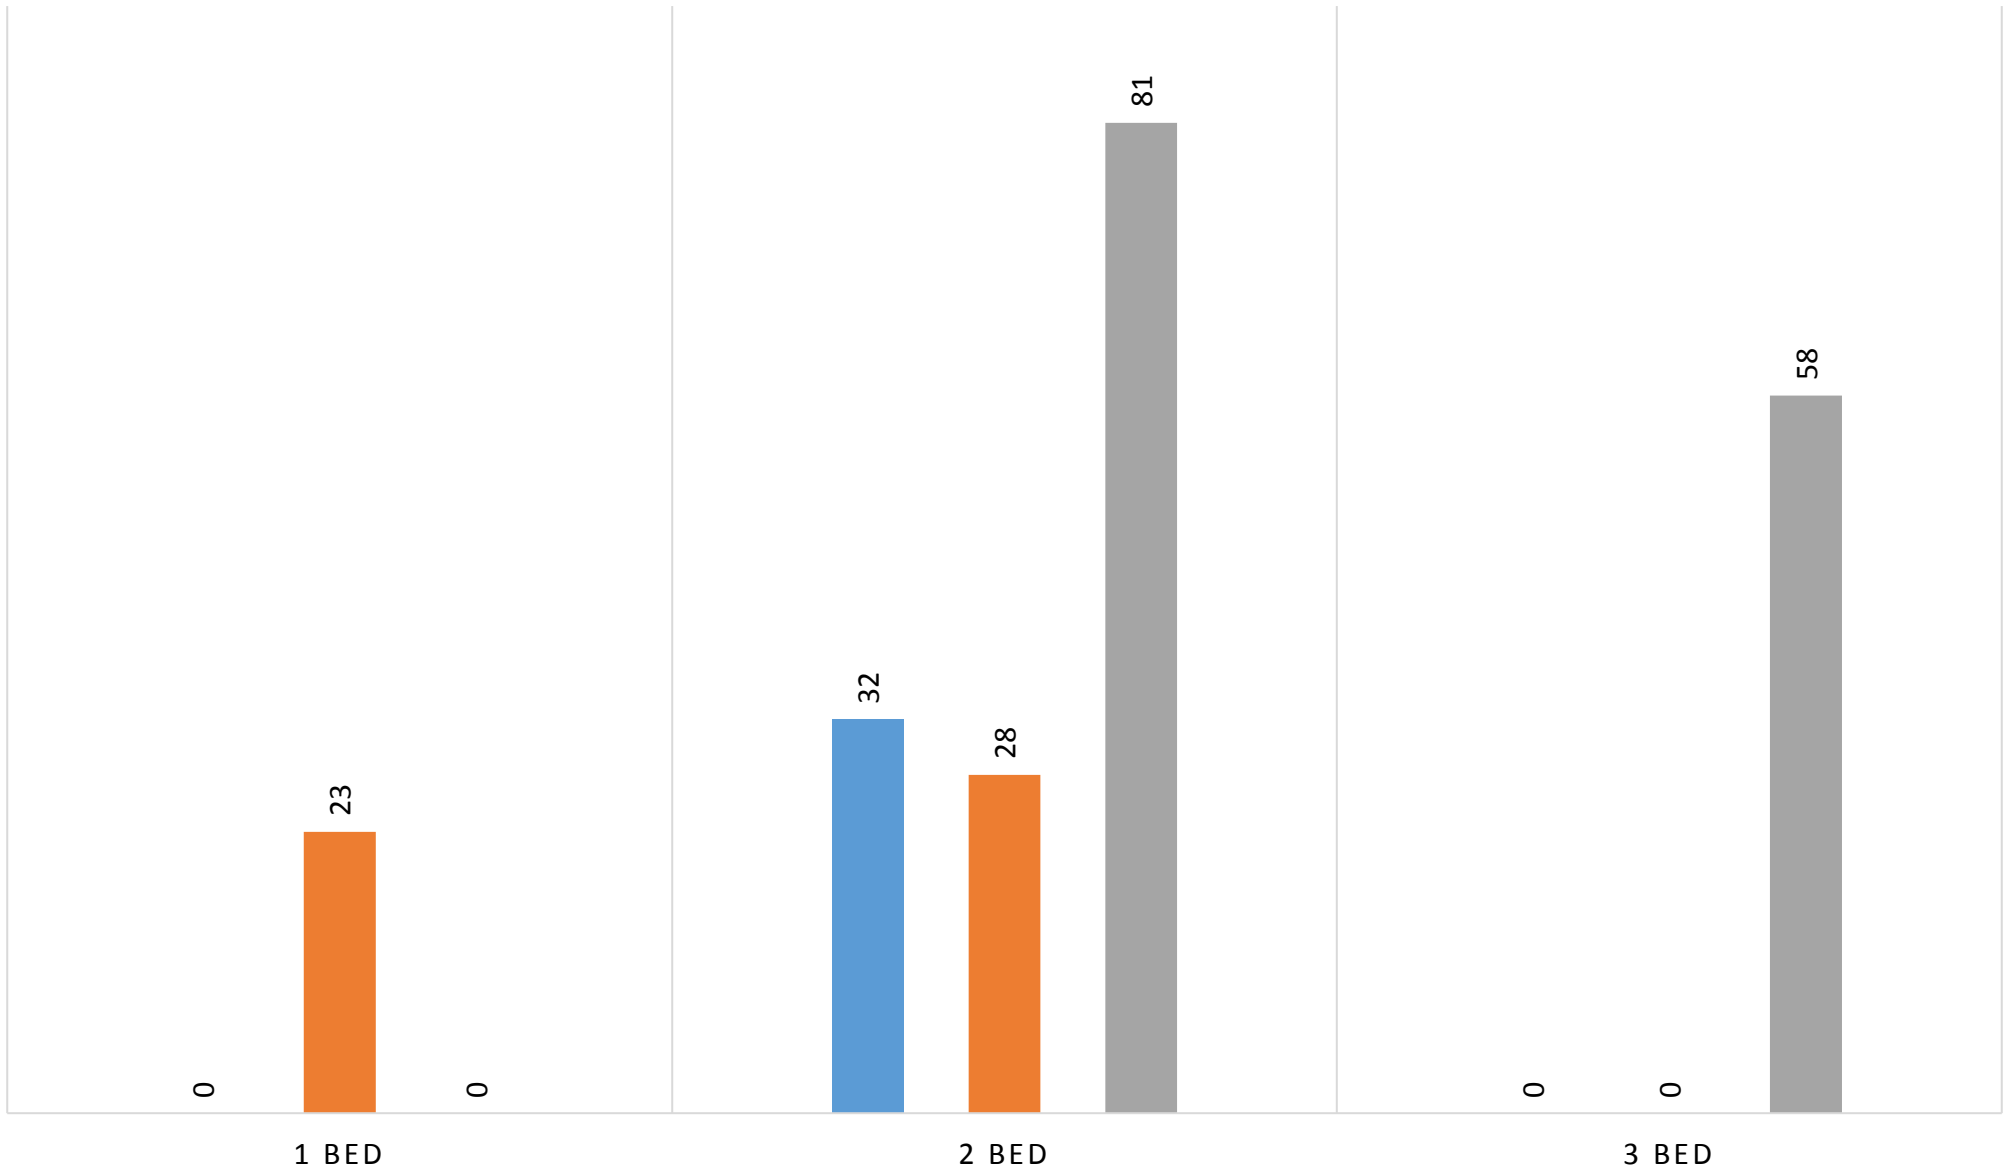

AVERAGE NUMBER OF BIDS BY BEDROOM AND BAND

■ Bungalow ■ Flat ■ House