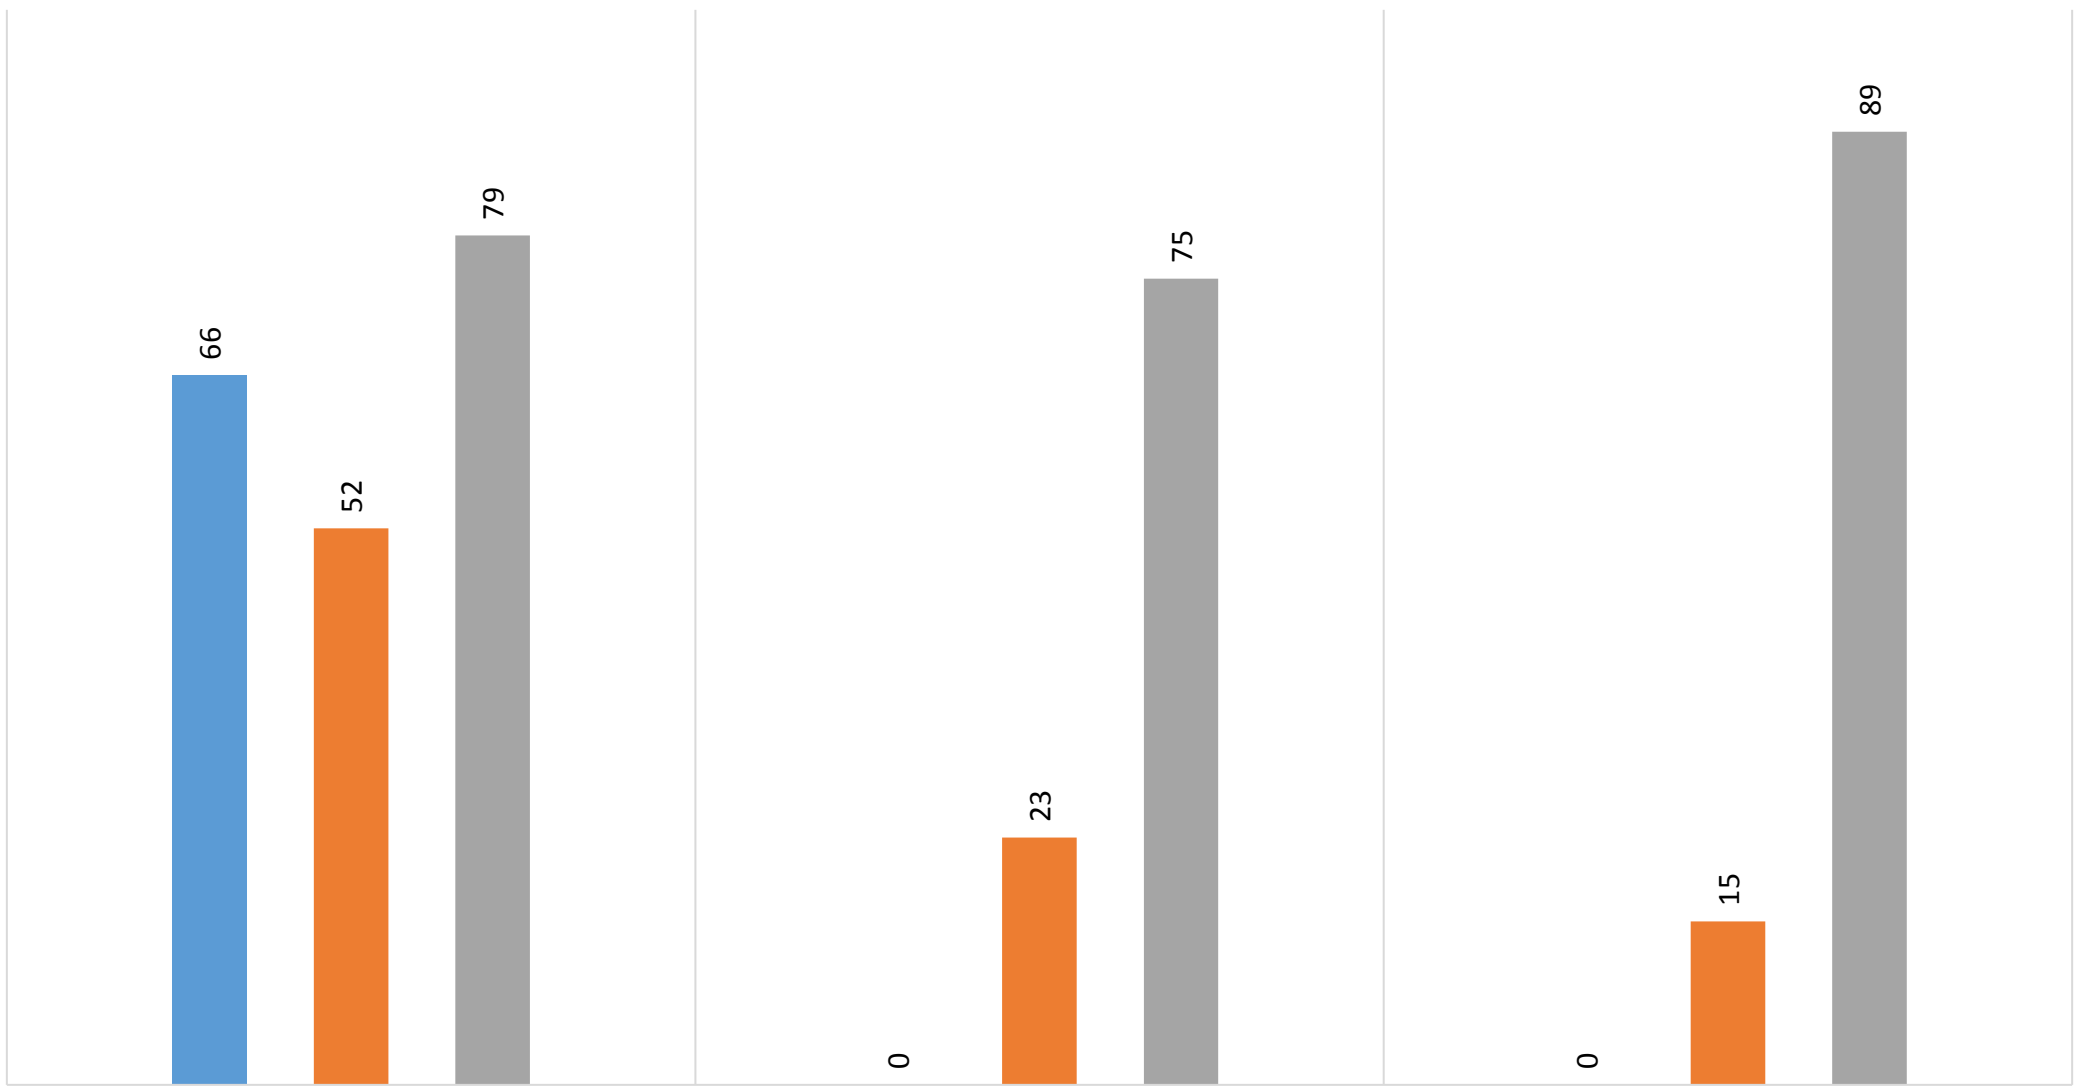

AVERAGE NUMBER OF BIDS BY BEDROOM AND BAND

1 BED

2 BED

3 BED

■ Bungalow ■ Flat ■ House