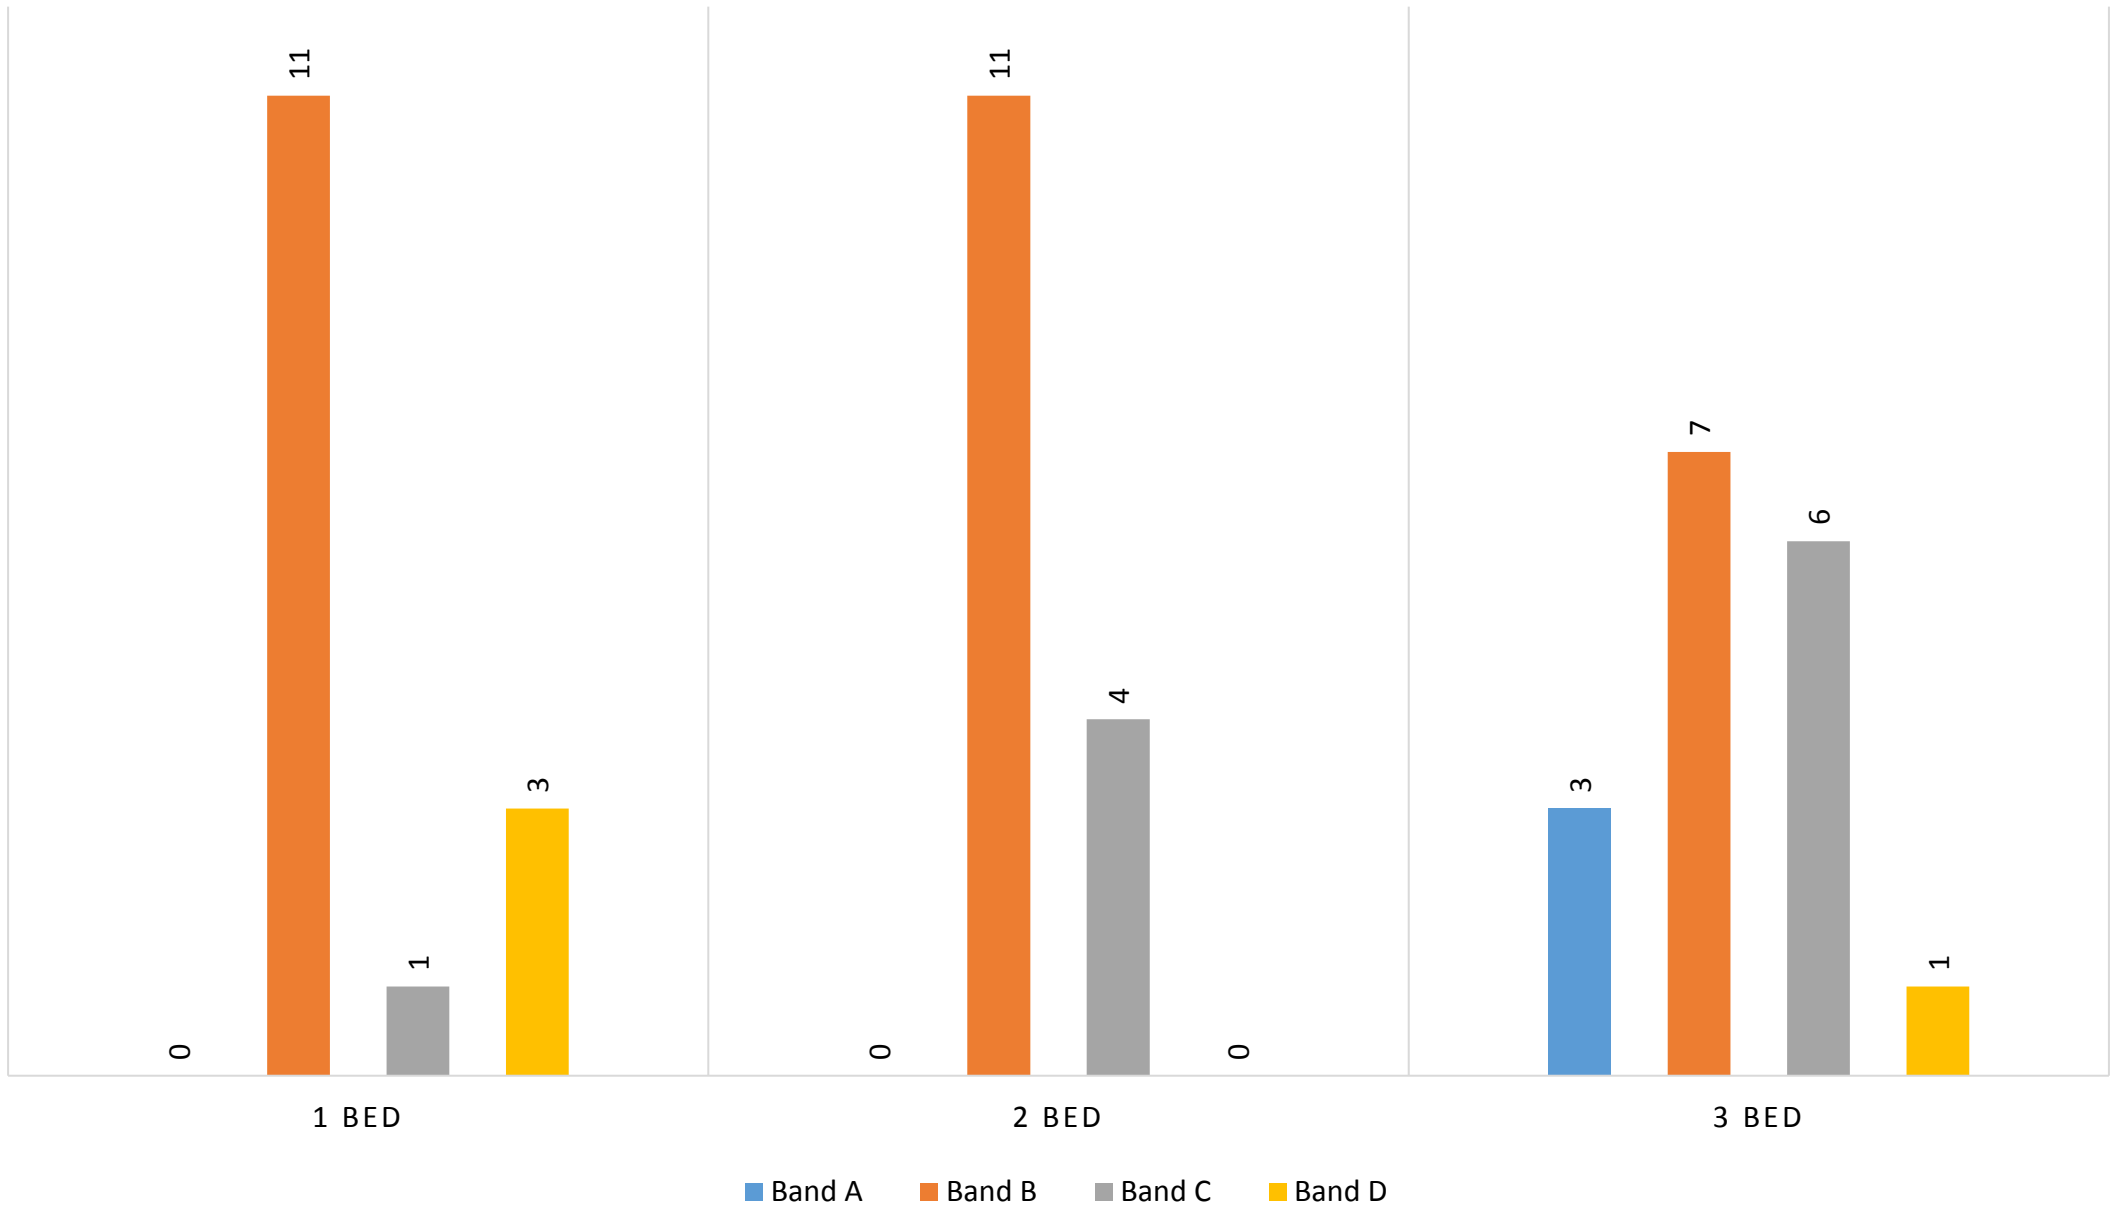

NUMBER OF LETS BY NUMBER OF BEDROOMS AND BAND