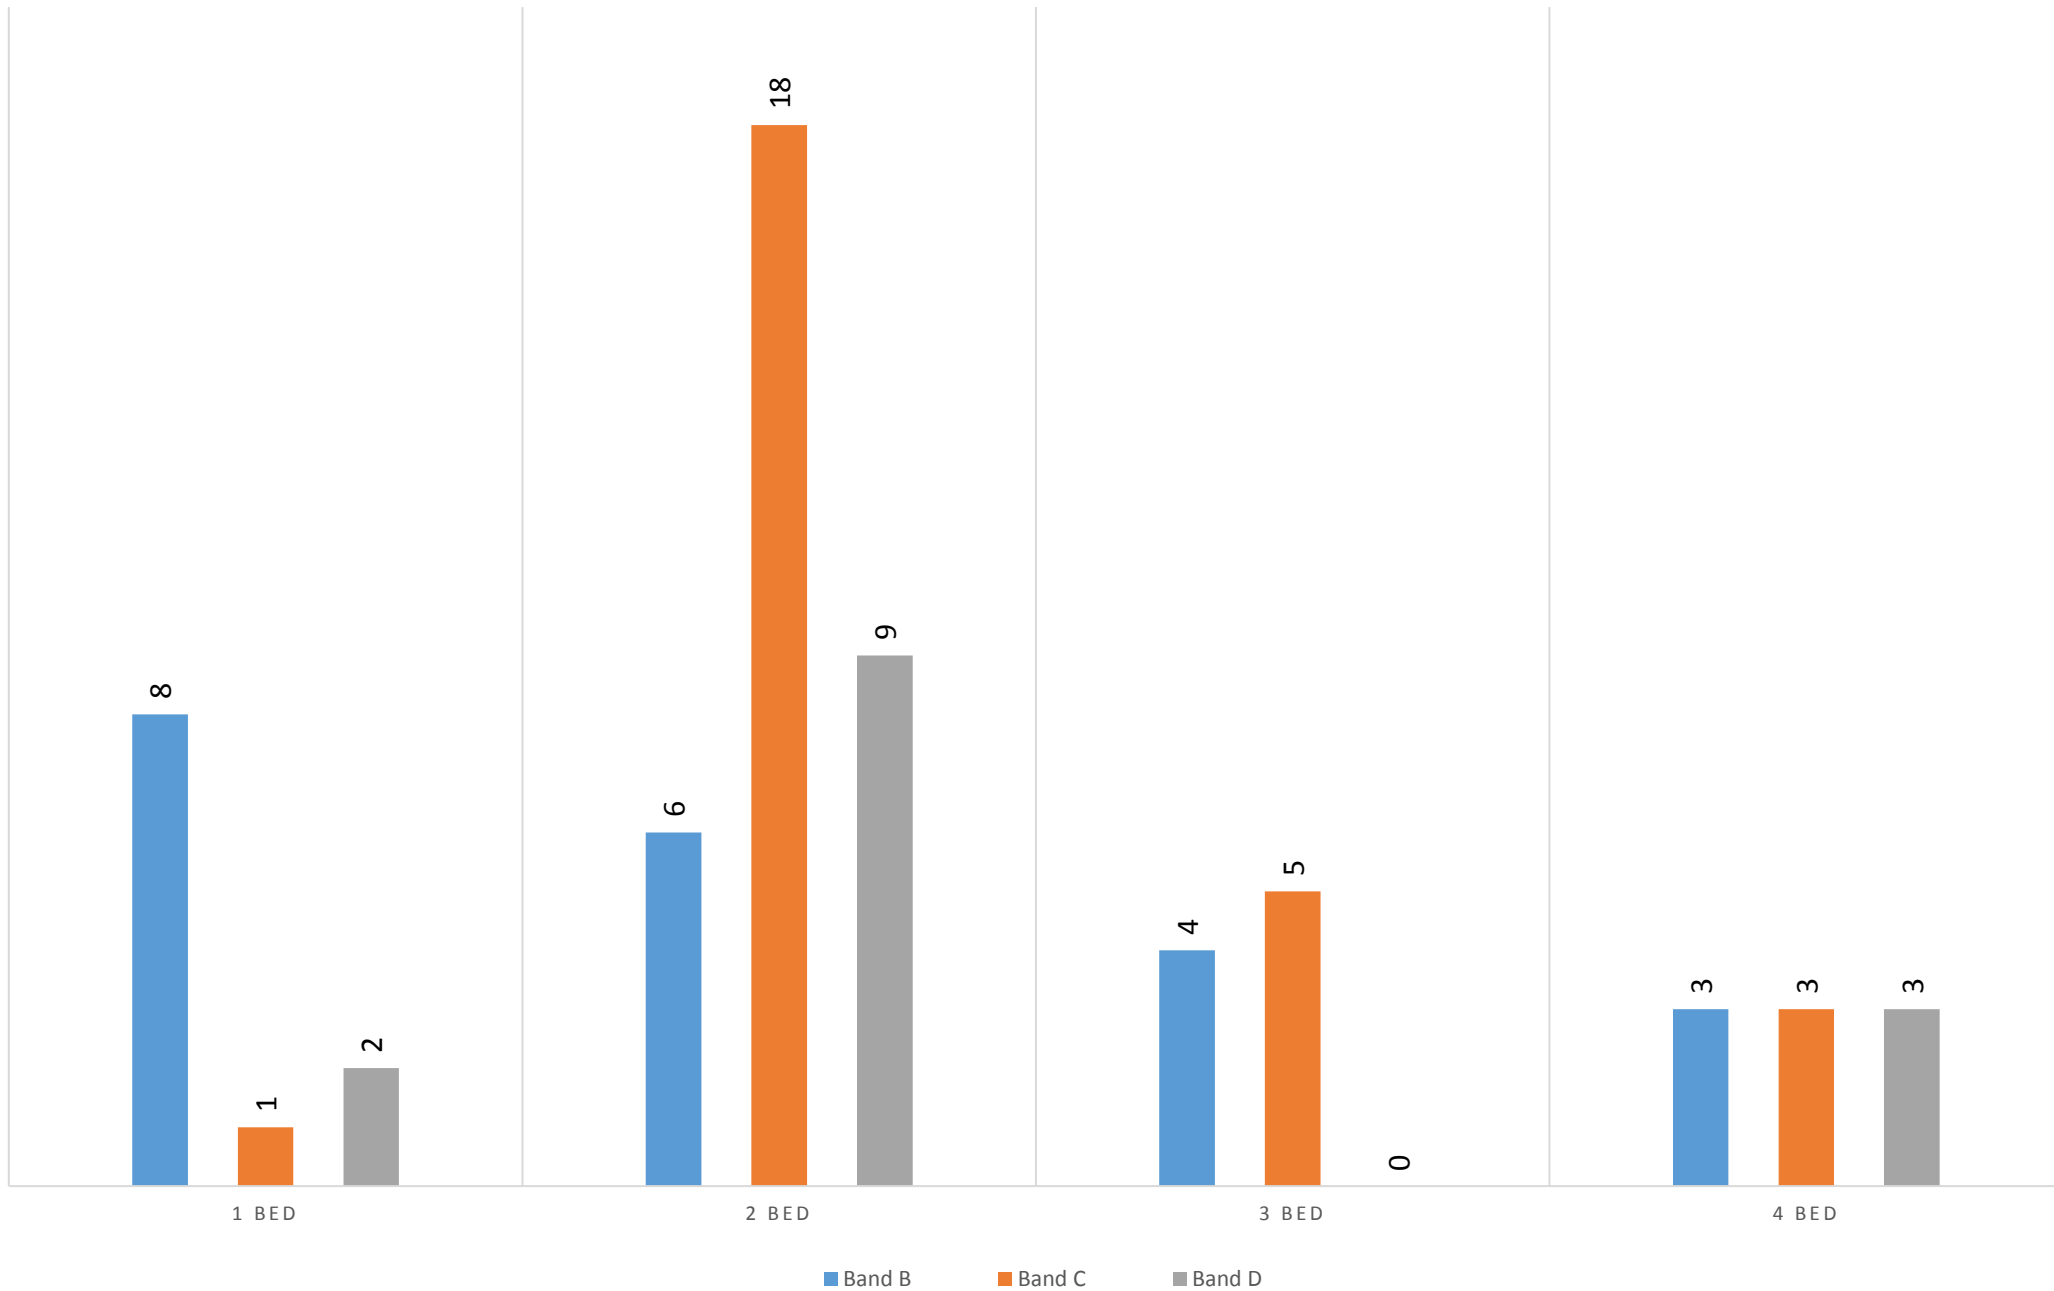

NUMBER OF LETS BY NUMBER OF BEDROOMS AND BAND