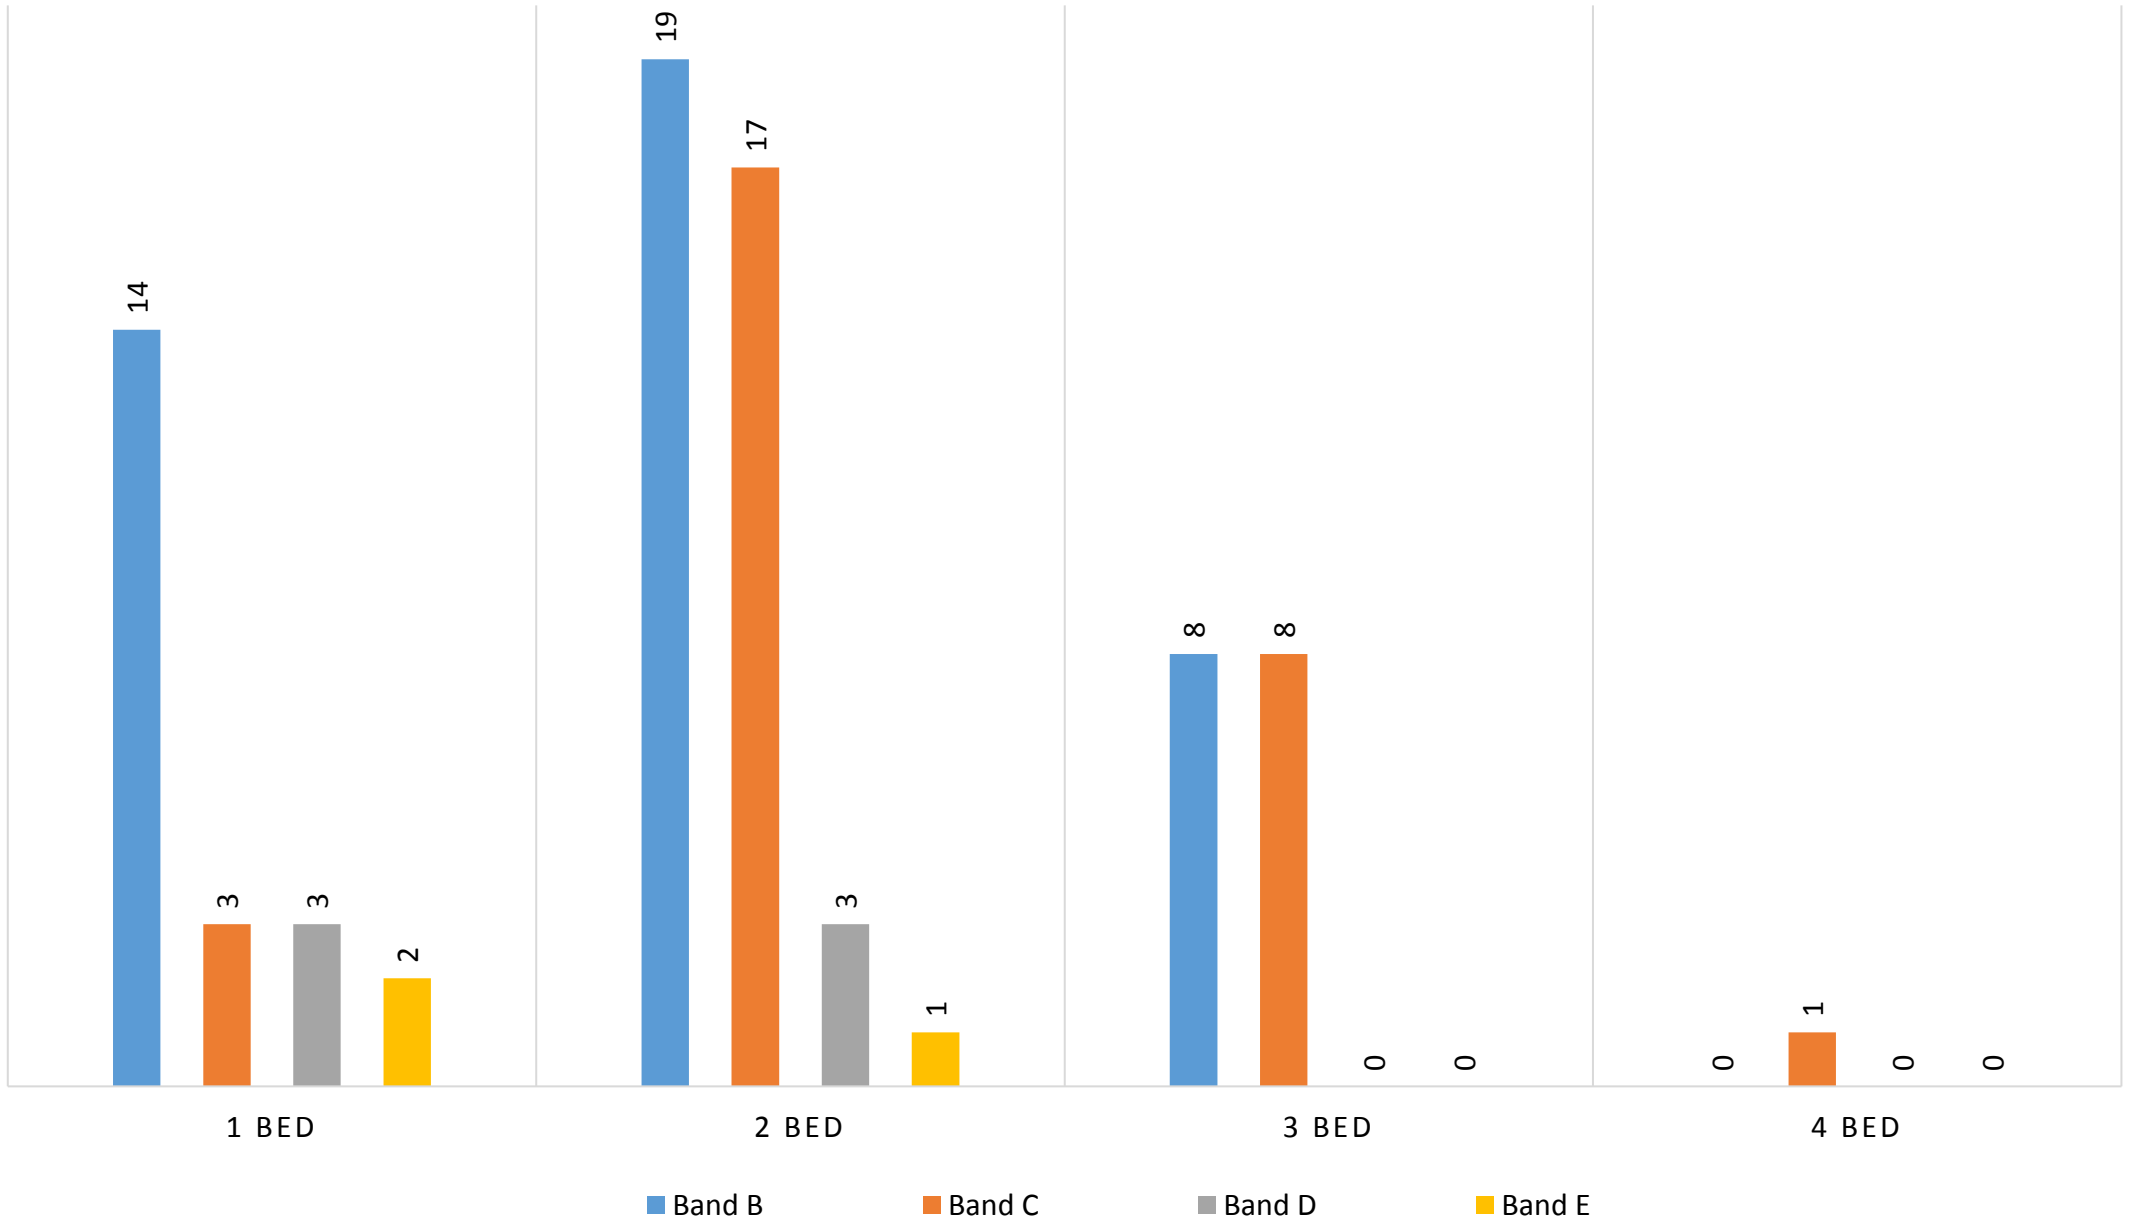

NUMBER OF LETS BY NUMBER OF BEDS AND BAND