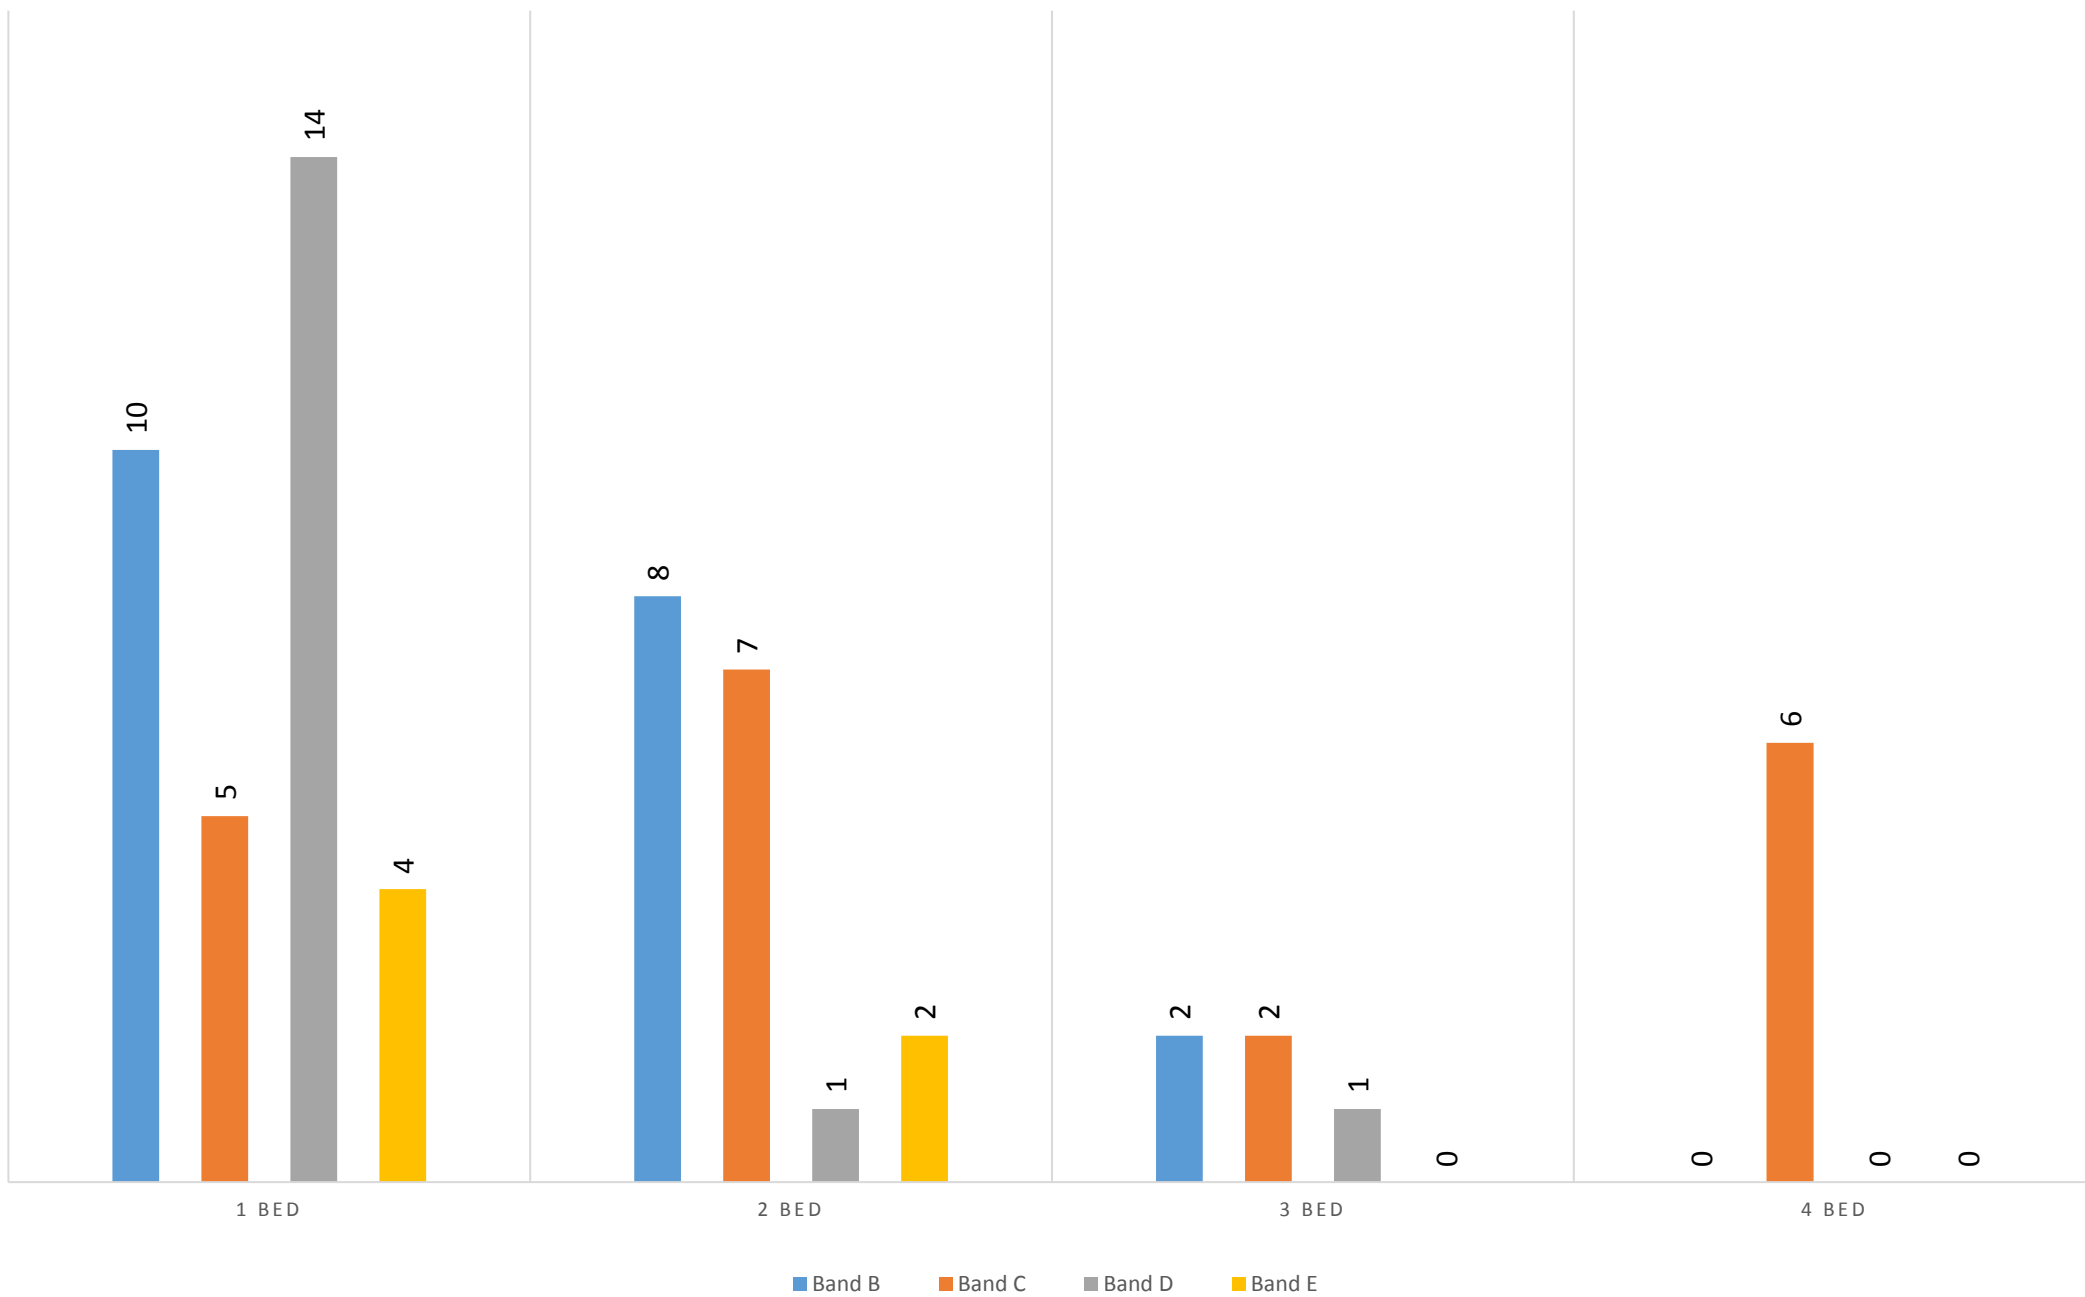

NUMBER OF LETS BY NUMBER OF BEDROOMS AND BAND