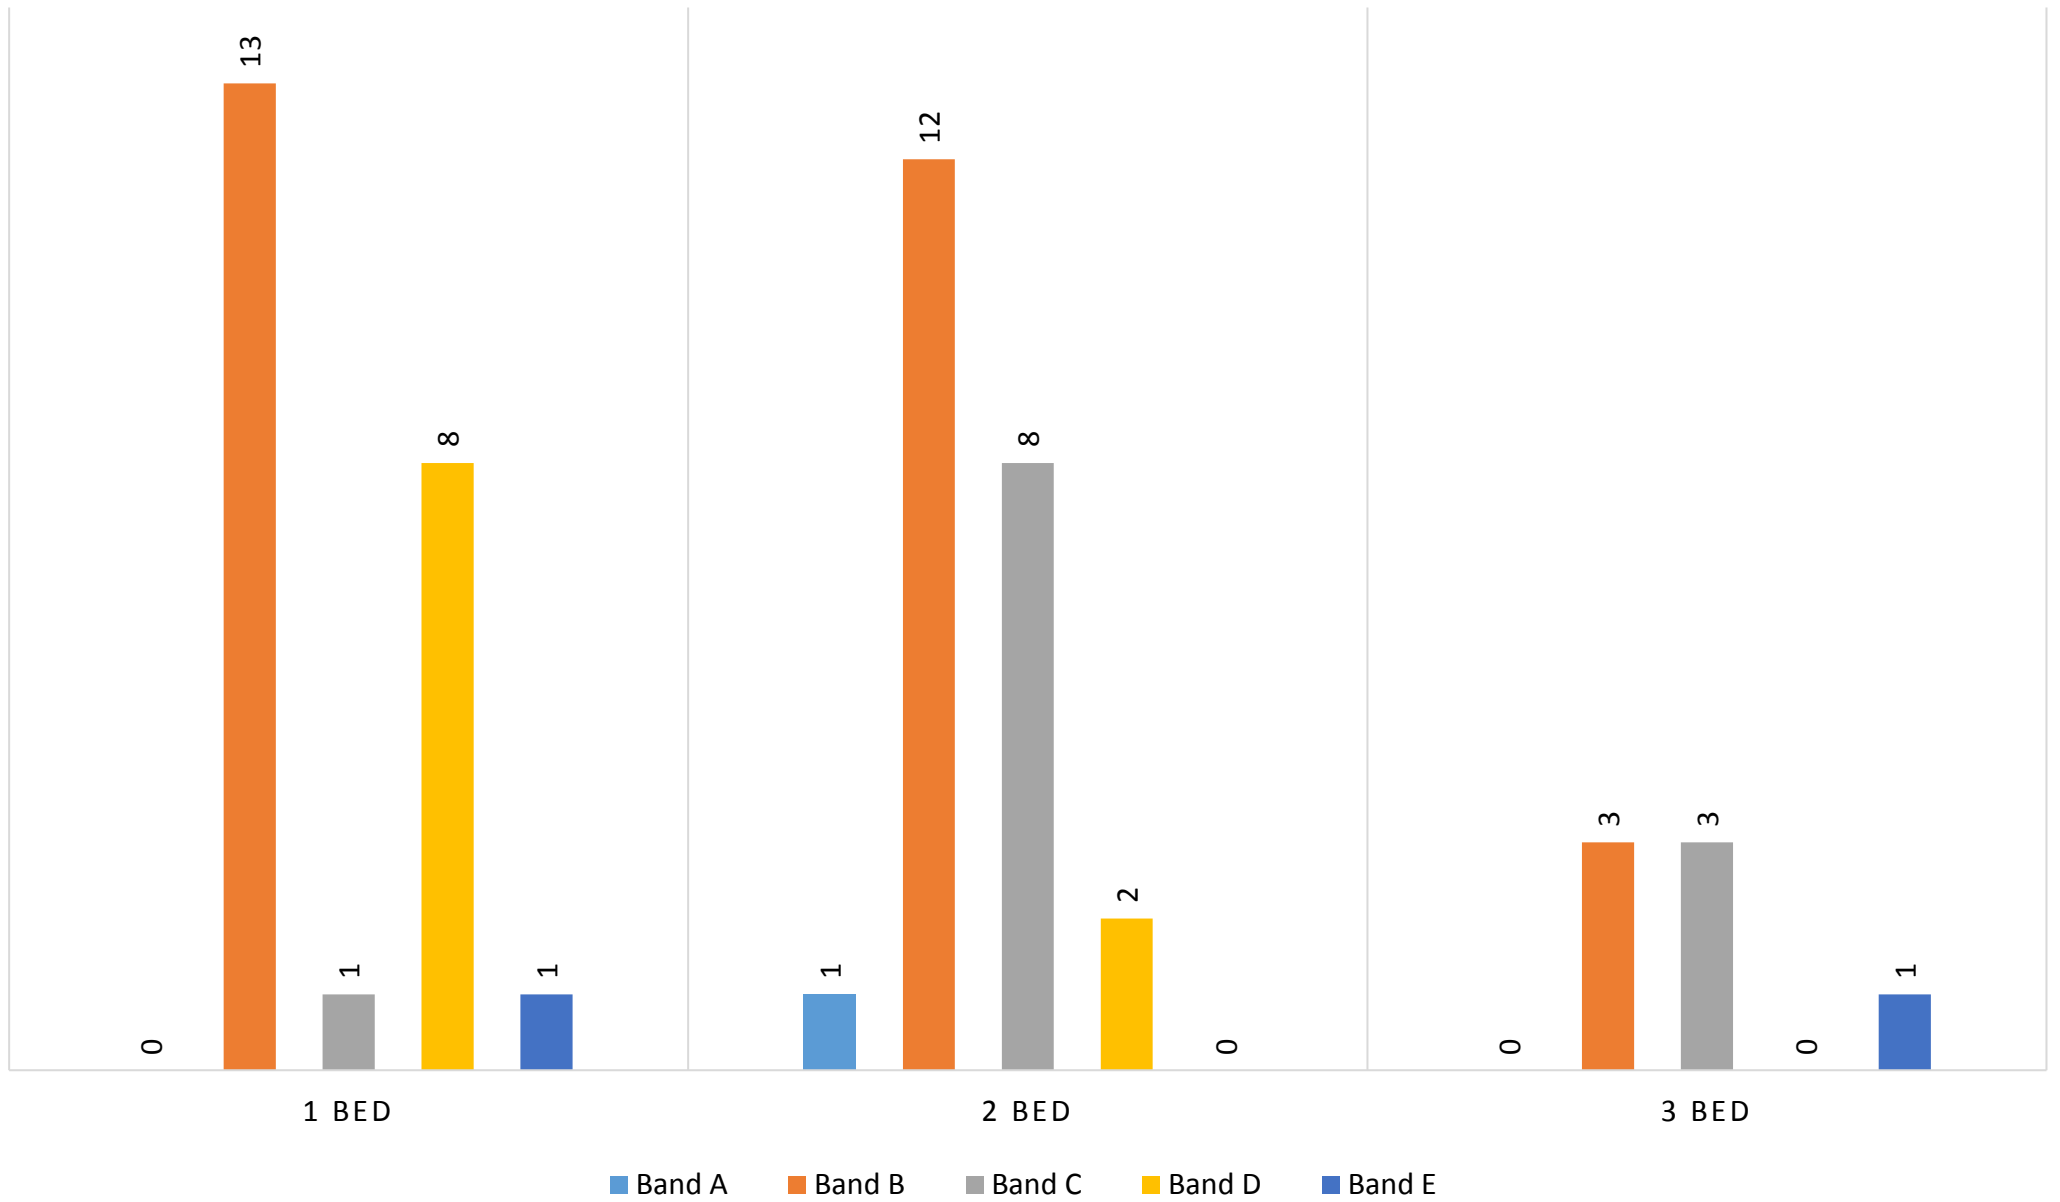

NUMBER OF LETS BY NUMBER OF BEDROOMS AND BAND